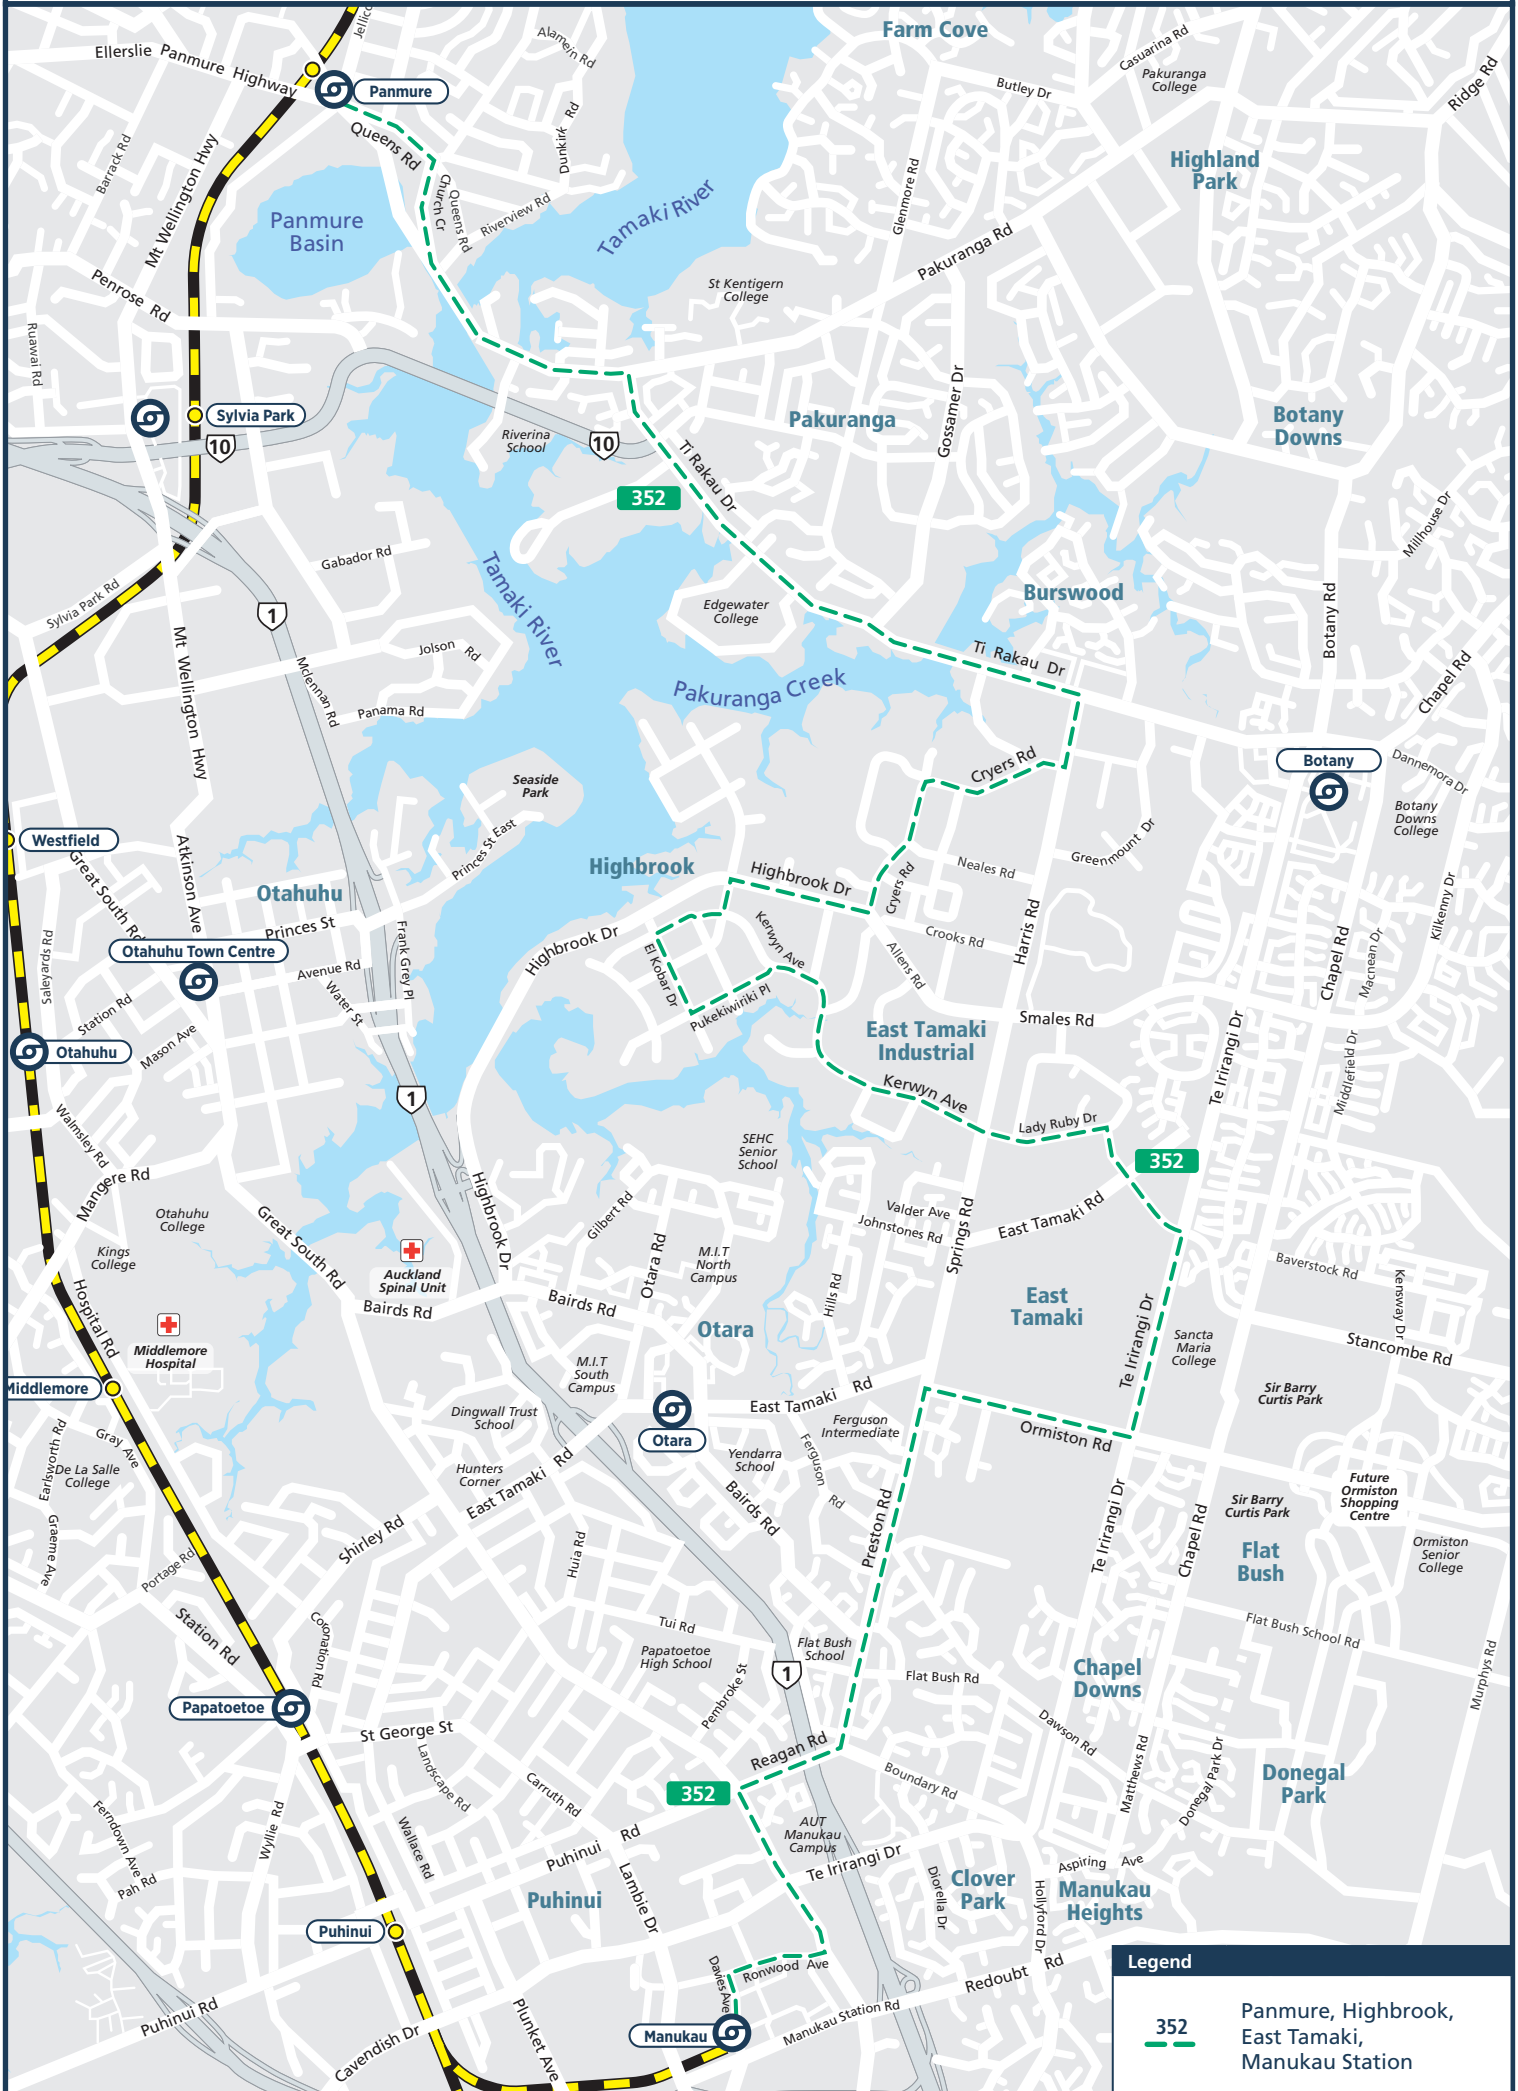

ROUTE 352 - PANMURE, HighbROOK, EAST TAMAKI, MANUKAU STATION (PEAK ONLY)

Legend

--- 352

Panmure, Highbrook, East Tamaki, Manukau Station