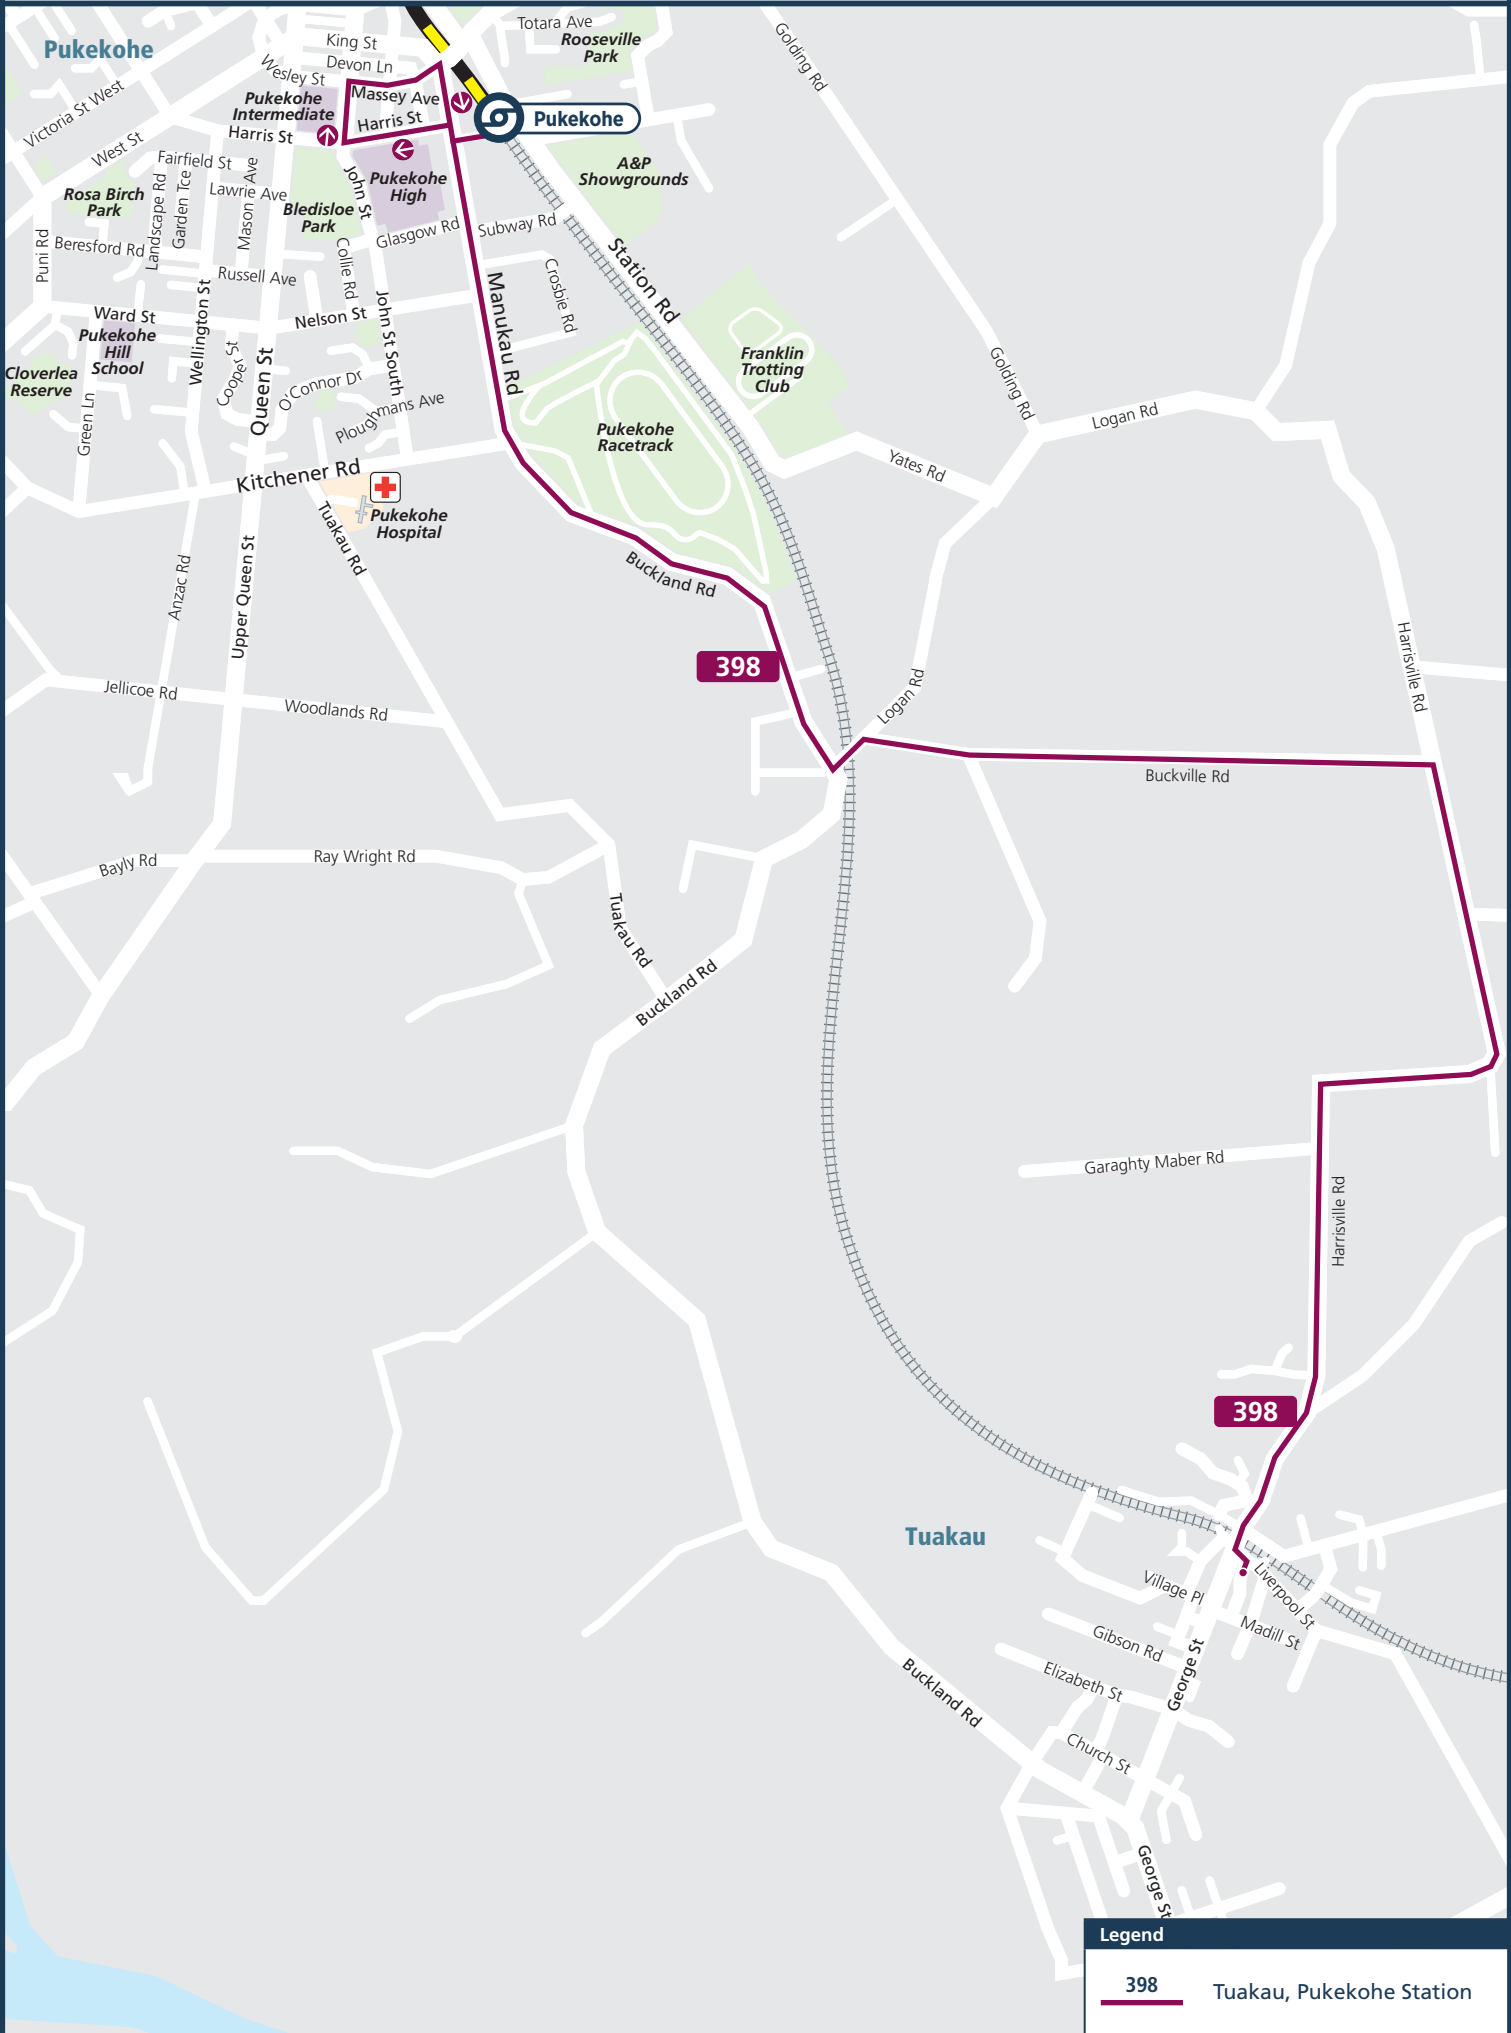

# ROUTE 398 - TUAKAU, PUKEKOHE STATION

**Legend**

**398** Tuakau, Pukekohe Station