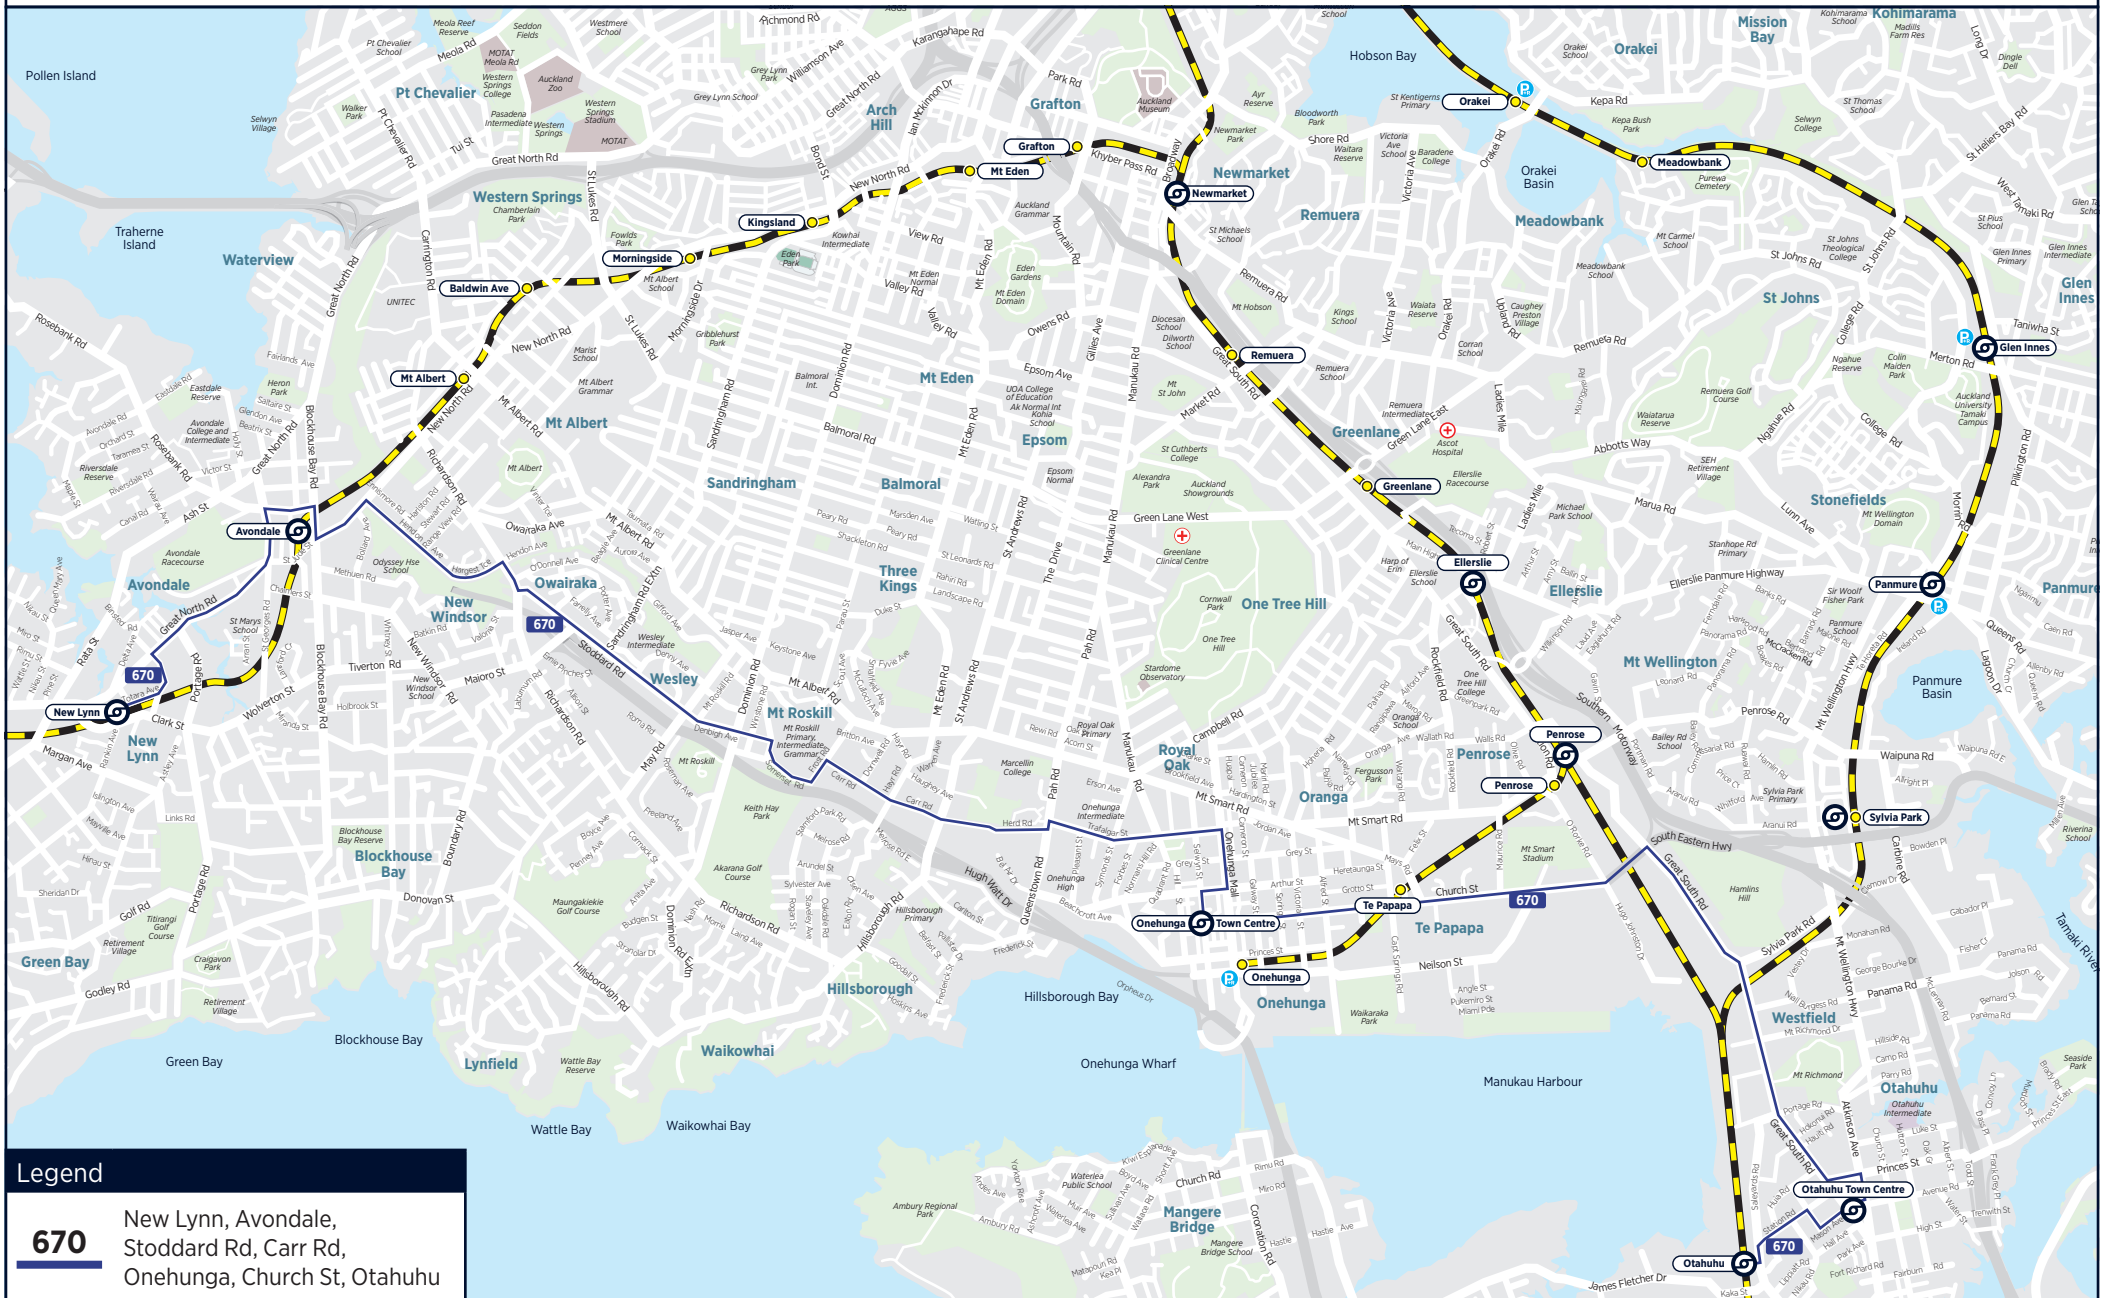

# ROUTE 670 - NEW LYNN TO OTAHUHU VIA AVONDALE, STODDARD RD & ONEHUNGA

**Legend**

**670** New Lynn, Avondale, Stoddard Rd, Carr Rd, Onehunga, Church St, Otahuhu