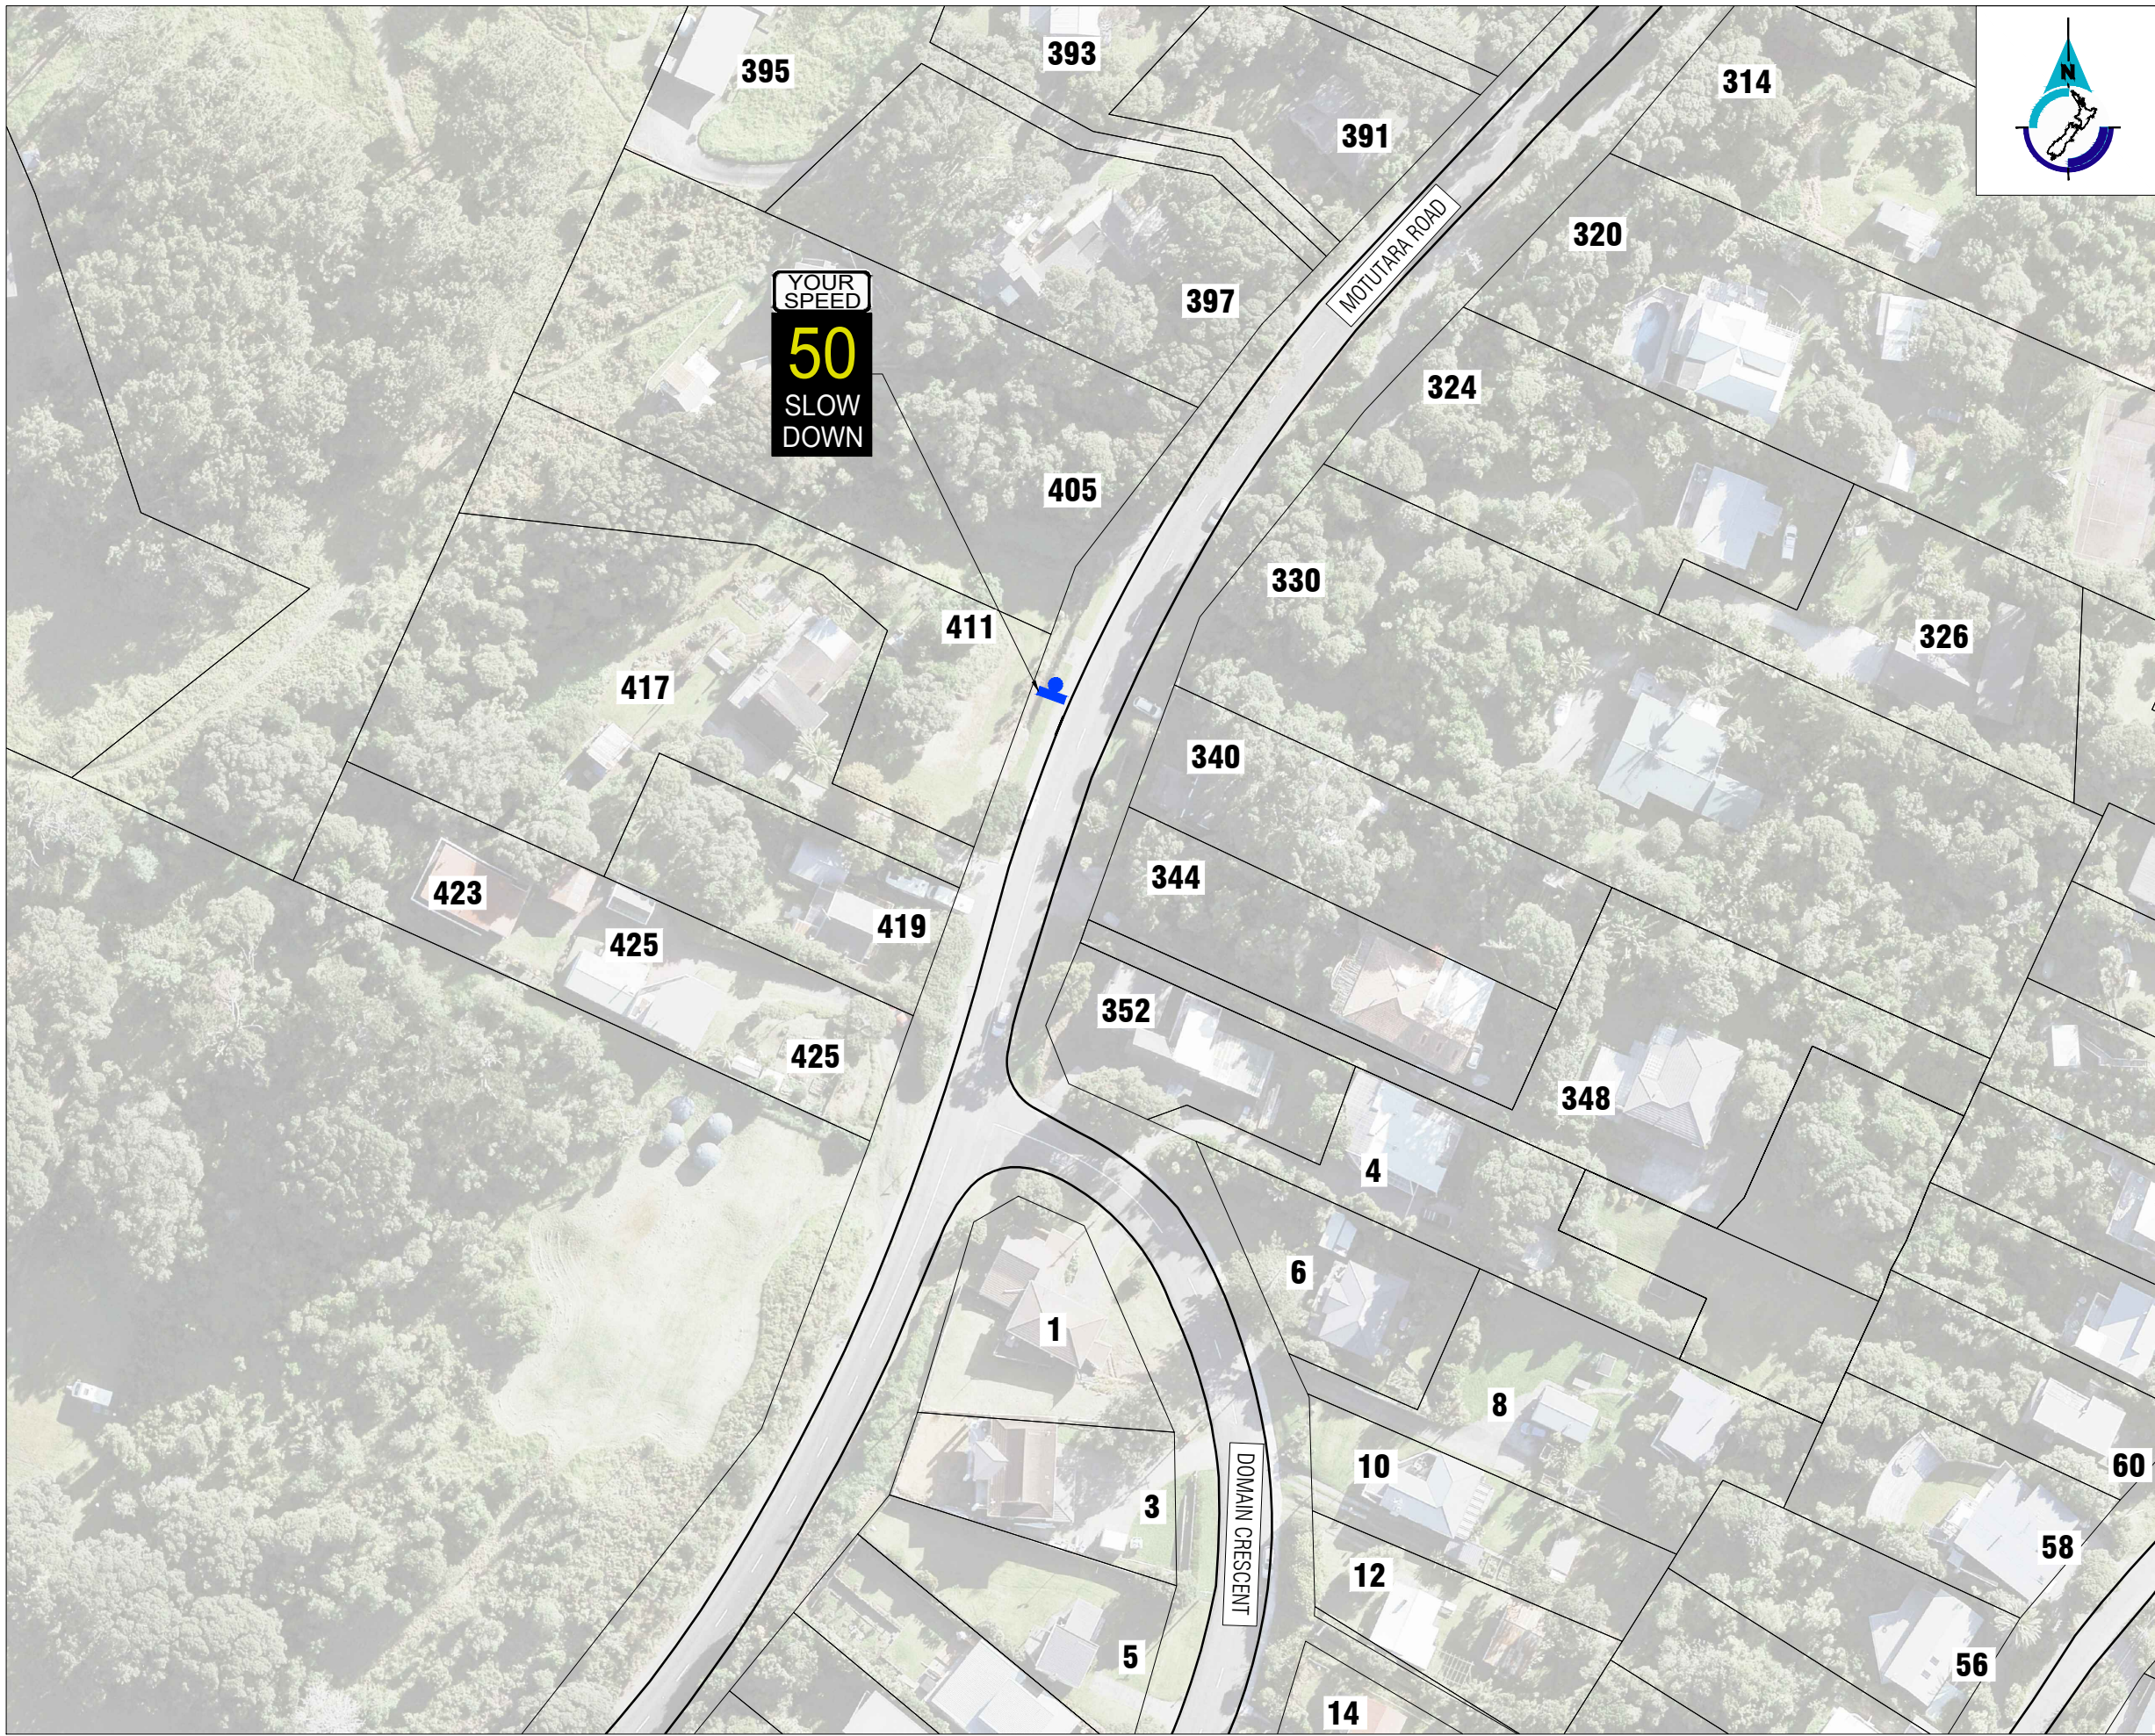

200 m DO NOT SCALE - IF IN DOUBT, ASK

LEGEND

 NEW DRIVER FEEDBACK SIGN

**MOTUTARA ROAD, MURIWAI
NEW DRIVER FEEDBACK SIGN**

Status Stamp: FOR CONSULTATION

Date Stamp: 15/11/2022

Drawing No: 117-03-012

Rev: B