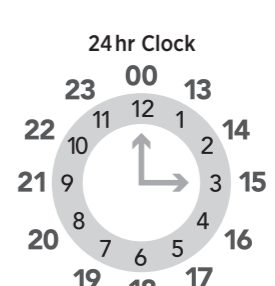

Public holidays. On public holidays a Sunday timetable operates. When Waitangi Day (6 Feb) or Anzac Day (25