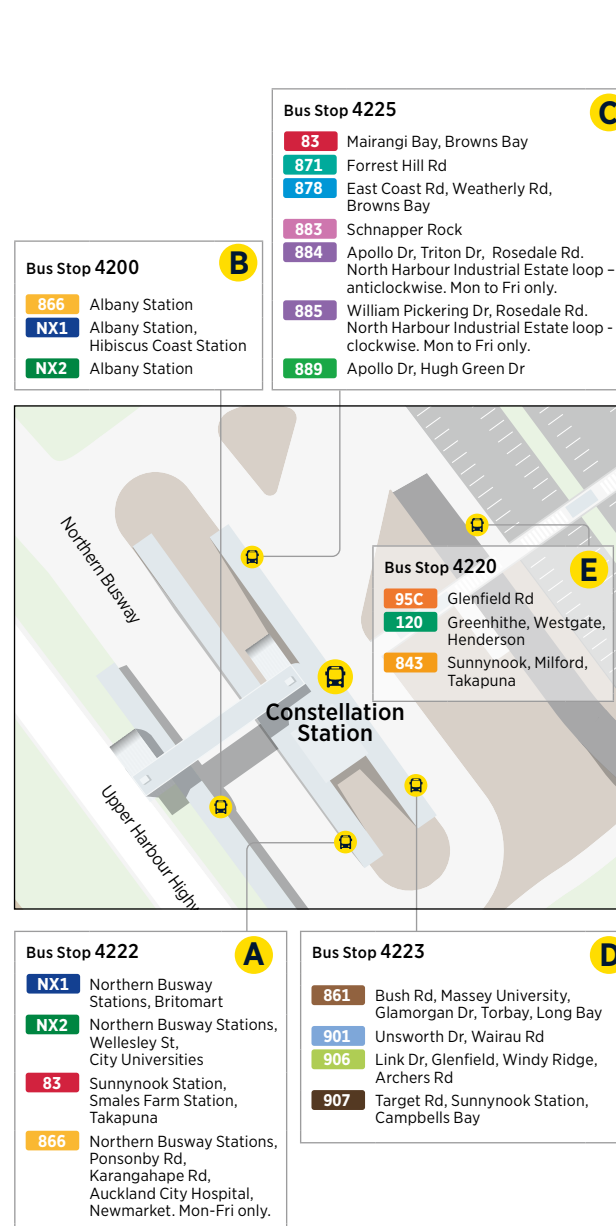

Route Map

City Centre

Albany Bus Station

Constellation Bus Station

Smales Farm Bus Station

Takapuna Transport Centre