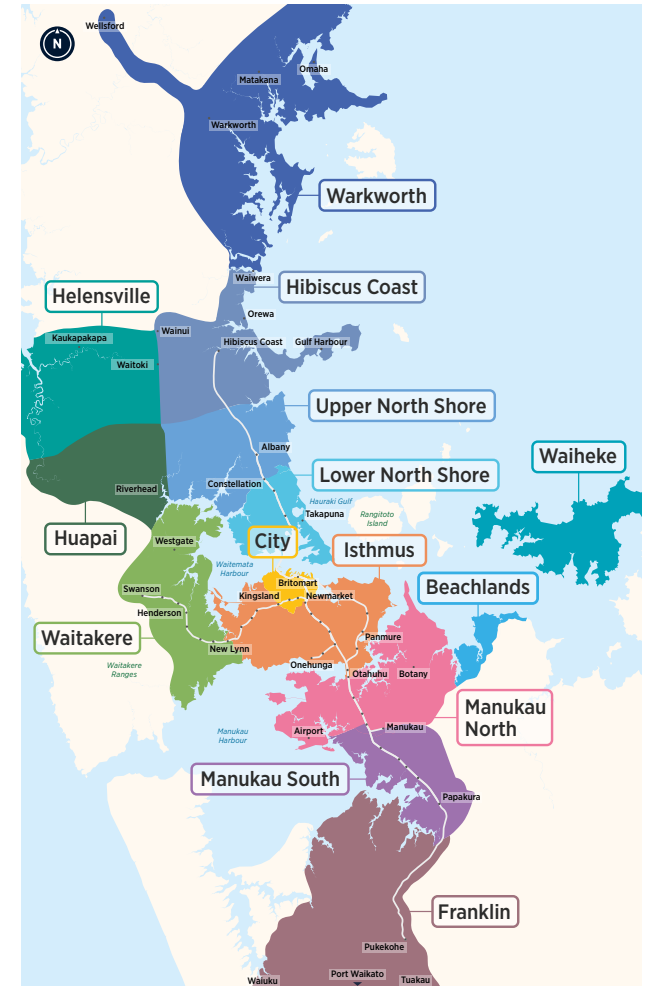

Glenfield Bayview Windy Ridge

Northern Bus Timetable

95B

95C

906

917

939

941

Routes

- **95B** Bayview, Glenfield, Highbury, Onewa Rd, Britomart (Lower Albert St)
- **95C** Constellation Station, Glenfield, Highbury, Onewa Rd, Britomart (Lower Albert St)
- **906** Constellation Station, Link Dr, Glenfield, Windy Ridge, Archers Rd, Smales Farm Station
- **917** Birkenhead Wharf, Glenfield, Albany Highway, Massey University, Albany Station
- **939** Windy Ridge, Glenfield, Onewa Rd, Customs St, University of Auckland (Monday to Friday only)
- **941** Beach Haven, Kaipatiki Rd, Glenfield shops, Smales Farm Station, North Shore Hospital, Takapuna
Birkenhead to City Ferry

Other timetables available in this area that may interest you

Timetable	Routes
Devonport, Bayswater, Hauraki	801, 802, 805, 806, 807, 814, Devonport Ferry, Bayswater Ferry
Campbells Bay, Sunnynook, Milford, Takapuna	82, 83, 842, 843, 845, 856, 871, 907
Long Bay, Torbay, Browns Bay, Mairangi Bay	83, 856, 861, 865, 878
Beach Haven, Birkenhead	97B, 97R, 917, 931, 933, 941, 942, 966, Beach Haven Ferry, Birkenhead Ferry
Hillcrest, Northcote	923, 924, 926, 928, 942
Greenhithe, Unsworth Heights, Wairau Valley	120, 901, 906, 907
Albany	883, 884, 885, 861, 866, 889, 917
Hibiscus Coast	128, 981, 982, 983, 984, 985, 986, 988, 989, NX1, Gulf Harbour Ferry
Hibiscus Coast Station, Albany Station, Britomart (Lower Albert St) via all Northern Busway stations	NX1
Albany Station, City universities, Wellesley St via all Northern Busway stations	NX2
Warkworth	995, 996, 997, 998

Fare Zones & Boundaries

- Warkworth
- Hibiscus Coast
- Upper North Shore
- Lower North Shore
- Helensville
- Huapai
- Waitakere
- City
- Isthmus
- Waiheke
- Manukau North
- Manukau South
- Franklin
- Beachlands