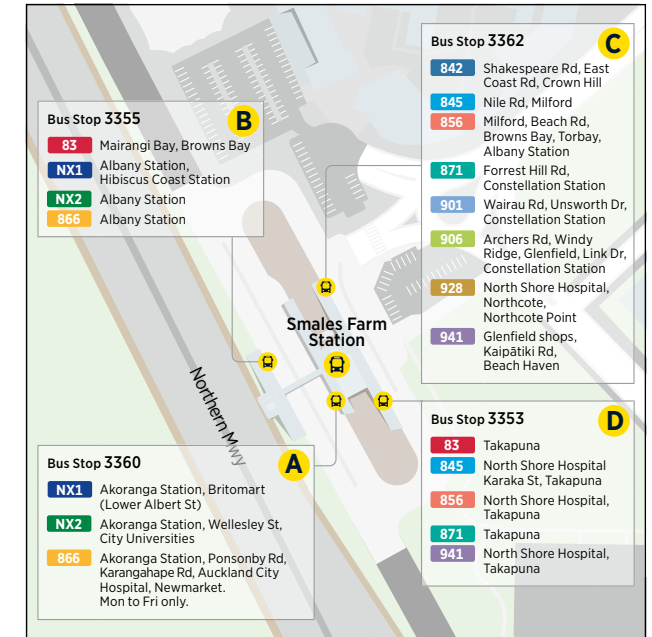

95B 95C

Bayview or Constellation Station to Britomart
via Glenfield Rd and Onewa Rd

		Stop E Constellation (Stop 4220)	Glenfield Rd / Wairau Rd (Stop 4000)	Elliott Ave (Stop 3777)	Glenfield Mall (Stop 4010)	Birkenhead Ave (Stop 3949)	Lower Albert Bus Interchange
Sunday and Public Holidays cont	95B	-	14:00	14:12	14:15	14:21	14:44
	95C	14:25	-	-	14:33	14:39	15:00
	95B	-	14:30	14:42	14:45	14:51	15:14
	95C	14:55	-	-	15:03	15:09	15:30
	95B	-	15:00	15:12	15:15	15:21	15:42
	95C	15:25	-	-	15:33	15:39	16:00
	95B	-	15:30	15:42	15:45	15:51	16:12
	95C	15:55	-	-	16:03	16:09	16:30
	95B	-	16:00	16:12	16:15	16:21	16:42
	95C	16:25	-	-	16:33	16:39	17:00
	95B	-	16:30	16:42	16:45	16:51	17:12
	95C	16:55	-	-	17:03	17:09	17:30
	95B	-	17:00	17:12	17:15	17:21	17:42
	95C	17:25	-	-	17:33	17:39	18:00
	95B	-	17:30	17:42	17:45	17:51	18:12
	95C	17:55	-	-	18:03	18:09	18:27
	95B	-	18:00	18:12	18:15	18:21	18:42
	95C	18:25	-	-	18:33	18:39	18:57
	95B	-	18:30	18:42	18:45	18:51	19:12
	95C	18:55	-	-	19:03	19:09	19:25
	95B	-	19:00	19:12	19:15	19:21	19:42
	95C	19:25	-	-	19:33	19:39	19:55
	95B	-	19:30	19:42	19:45	19:51	20:12
	95C	19:55	-	-	20:03	20:08	20:25
	95B	-	20:00	20:12	20:15	20:20	20:42
	95C	20:28	-	-	20:36	20:41	20:58
	95B	-	20:30	20:42	20:45	20:50	21:12
	95B	-	21:00	21:12	21:15	21:20	21:40
	95B	-	21:35	21:47	21:50	21:55	22:11
	95B	-	22:05	22:17	22:20	22:25	22:41

Route Map

City Centre

Albany Bus Station

Constellation Bus Station

Smales Farm Bus Station

Takapuna Transport Centre