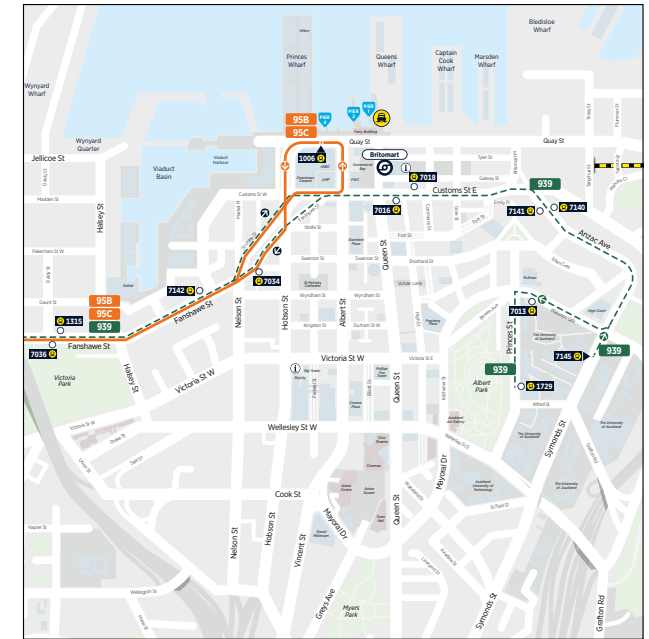

Weekend services from the city to Birkenhead travel via Bayswater
** On request ferry will stop at Northcote Point. When boarding at the city advise staff if you require to travel to Northcote.
If at Northcote Point make yourself visible and signal the ferry crew.

City - Northcote Point- Birkenhead - City

	Downtown Ferry Terminal (Pier 1)	Northcote Point Ferry Terminal	Birkenhead Ferry Terminal	Downtown Ferry Terminal (Pier 1)
Sunday and Public Holidays	09:10	09:28**	09:35	09:55
	11:40	11:58**	12:05	12:25
	14:10	14:28**	14:35	14:55
	17:10	17:28**	17:35	17:55
	20:10	20:28**	20:35	20:55

Route Map

City Centre

Albany Bus Station

Constellation Bus Station

Smales Farm Bus Station

Takapuna Transport Centre