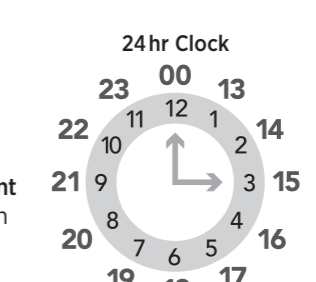

Re-plan your journey on the **AT Mobile app** or **AT website**
Scan the code or call us on 09 366 6400