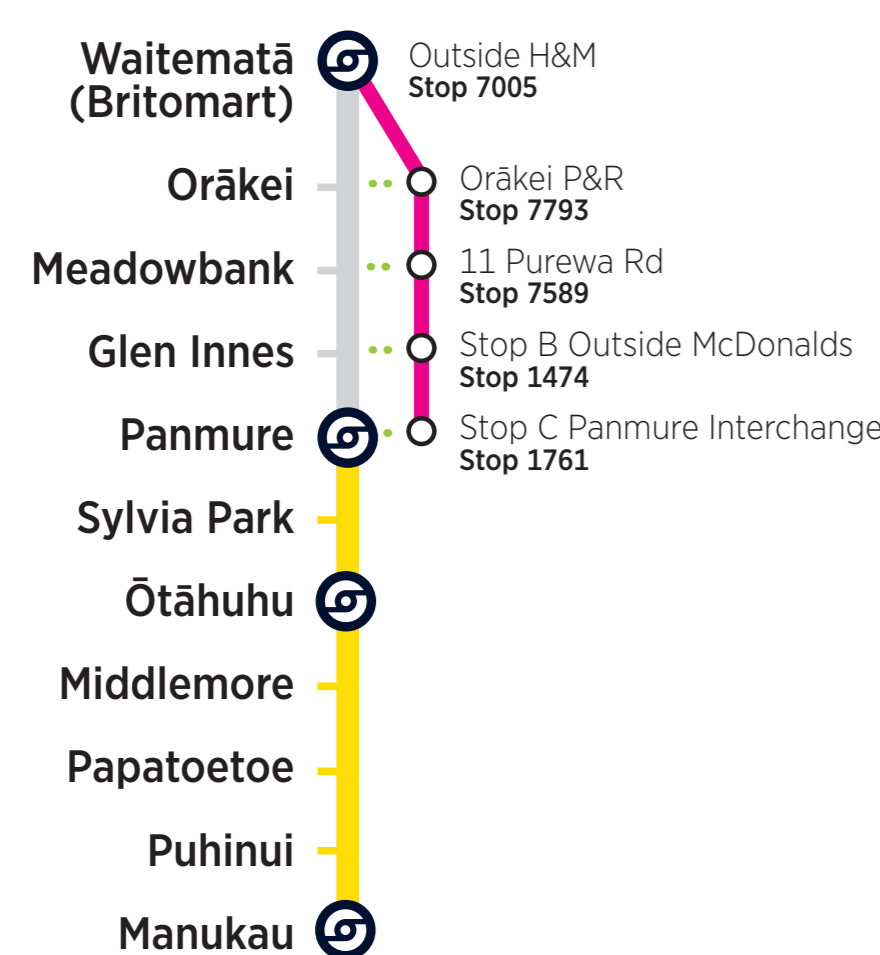

Towards Manukau

STATION	Waitematā (Britomart)	Orākei	Meadowbank	Glen Innes	Panmure Rail Bus	Panmure Train	Sylvia Park	Otāhuhu	Middlemore	Papatoetoe	Puhinui	Manukau
RAIL BUS STOP	Outside H&M Stop 7005	Orākei P&R Stop 7793	11 Purewa Rd Stop 7589	Stop B Outside McDonalds Stop 1474	Stop C Panmure Interchange Stop 1761							
RBE/TRAIN	05:40	05:50	06:03	06:16	06:23	06:33	06:36	06:43	06:46	06:49	06:51	06:57
RBE/TRAIN	06:00	06:10	06:23	06:36	06:43	06:53	06:56	07:03	07:06	07:09	07:11	07:17
RBE/TRAIN	06:20	06:30	06:43	06:56	07:03	07:13	07:16	07:23	07:26	07:29	07:31	07:37
RBE/TRAIN	06:40	06:50	07:03	07:16	07:23	07:33	07:36	07:43	07:46	07:49	07:51	07:57
Then at the following minutes past each hour												
RBE/TRAIN	:00	:10	:23	:36	:43	:53	:56	:03	:06	:09	:11	:17
RBE/TRAIN	:20	:30	:43	:56	:03	:13	:16	:23	:26	:29	:31	:37
RBE/TRAIN	:40	:50	:03	:16	:23	:33	:36	:43	:46	:49	:51	:57
Until												
RBE/TRAIN	18:00	18:10	18:23	18:36	18:43	18:53	18:56	19:03	19:06	19:09	19:11	19:17
RBE/TRAIN	18:20	18:30	18:43	18:56	19:03	19:13	19:16	19:23	19:26	19:29	19:31	19:37
RBE/TRAIN	18:40	18:50	19:03	19:16	19:23	19:33	19:36	19:43	19:46	19:49	19:51	19:57
RBE/TRAIN	19:00	19:10	19:23	19:36	19:43	19:53	19:56	20:03	20:06	20:09	20:11	20:17
RBE/TRAIN	19:20	19:30	19:43	19:56	20:03	20:13	20:16	20:23	20:26	20:29	20:31	20:37
RBE/TRAIN	19:40	19:50	20:03	20:16	20:23	20:33	20:36	20:43	20:46	20:49	20:51	20:57
RBE/TRAIN	20:10	20:20	20:33	20:46	20:53	21:03	21:06	21:13	21:16	21:19	21:21	21:27
RBE/TRAIN	20:40	20:50	21:03	21:16	21:23	21:33	21:36	21:43	21:46	21:49	21:51	21:57
RBE/TRAIN	21:10	21:20	21:33	21:46	21:53	22:03	22:06	22:13	22:16	22:19	22:21	22:27
RBE/TRAIN	21:40	21:50	22:03	22:16	22:23	22:33	22:36	22:43	22:46	22:49	22:51	22:57
Trips below operate Saturday only												
RBE/TRAIN	22:10	22:20	22:33	22:46	22:53	23:03	23:06	23:13	23:16	23:19	23:21	23:27
RBE/TRAIN	22:40	22:50	23:03	23:16	23:23	23:33	23:36	23:43	23:46	23:49	23:51	23:57
RBE/TRAIN	23:10	23:20	23:33	23:46	23:53	00:03	00:06	00:13	00:16	00:19	00:21	00:27
RBE/TRAIN	23:40	23:50	00:03	00:16	00:23	00:33	00:36	00:43	00:46	00:49	00:51	00:57

RBE = Rail Bus Eastern

- Customers paying in cash must purchase train tickets at a train station before boarding rail buses.
- Some rail buses cannot accommodate mobility scooters, bicycles, or larger personal items.
- Please make yourself visible to the bus driver and signal the driver to stop.
- AT HOP customers must tag-on when boarding a train or rail bus and tag-off when leaving the station or bus.
- Your AT HOP fare for combined bus and train trips will be calculated based on the start and end of your journey. The journey can use up to five bus or train trips within four hours, with a maximum transfer time of 30 minutes between each trip.
- Terms of use of AT HOP cards are available at AT.govt.nz/ATHOP.

Re-plan your journey on the **AT Mobile app** or **AT website**
Scan the code or call us on 09 366 6400