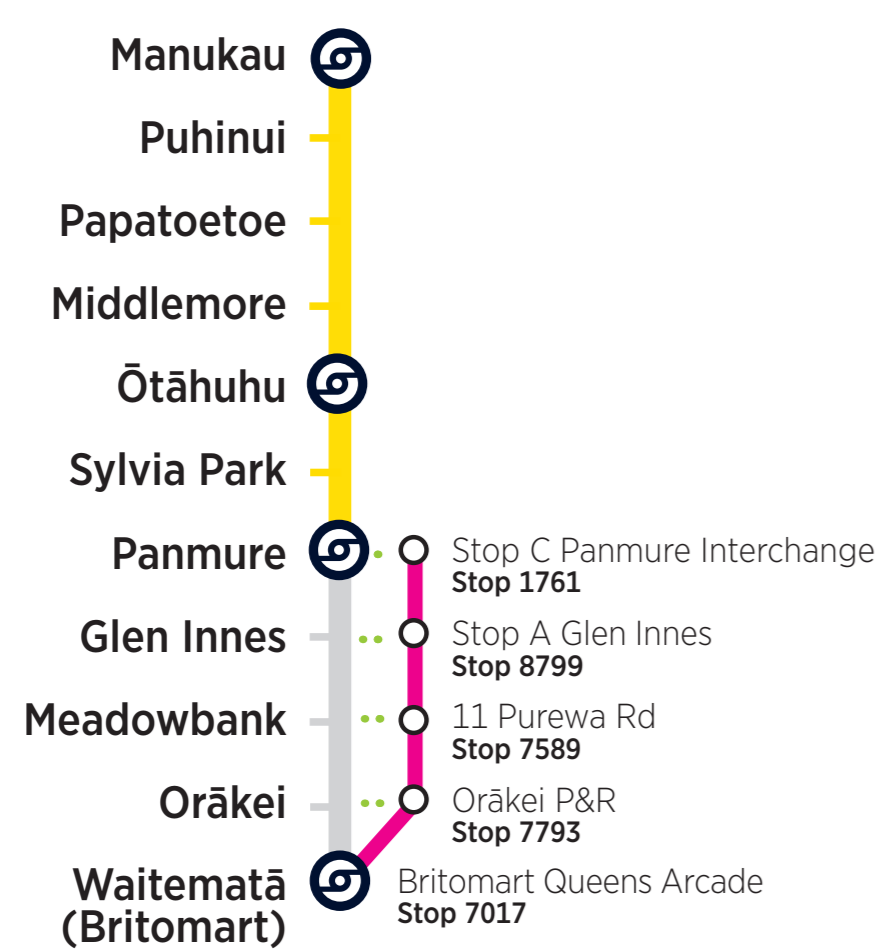

Eastern Line

Rail Bus & Train Timetable

Saturday 4 and Sunday 5 May 2024, and Saturday 18 and Sunday 19 May 2024

Rail buses replace trains between Waitematā (Britomart) and Panmure

Towards Waitematā (Britomart) City Centre

STATION	Manukau	Puhinui	Papatoetoe	Middlemore	Otāhuhu	Sylvia Park	Panmure Train	Panmure Rail Bus	Glen Innes	Meadowbank	Orākei	Waitematā (Britomart)
RAIL BUS STOP								Stop C Panmure Interchange Stop 1761	Stop A Glen Innes Stop 8799	11 Purewa Rd Stop 7589	Orākei P&R Stop 7793	Britomart Queens Arcade Stop 7017
TRAIN/RBE	06:35	06:40	06:43	06:45	06:48	06:53	06:55	07:05	07:12	07:25	07:38	07:48
TRAIN/RBE	06:55	07:00	07:03	07:05	07:08	07:13	07:15	07:25	07:32	07:45	07:58	08:08
TRAIN/RBE	07:15	07:20	07:23	07:25	07:28	07:33	07:35	07:45	07:52	08:05	08:18	08:28
TRAIN/RBE	07:35	07:40	07:43	07:45	07:48	07:53	07:55	08:05	08:12	08:25	08:38	08:48
TRAIN/RBE	07:55	08:00	08:03	08:05	08:08	08:13	08:15	08:25	08:32	08:45	08:58	09:08
Then at the following minutes past each hour												
TRAIN/RBE	:15	:20	:23	:25	:28	:33	:35	:45	:52	:05	:18	:28
TRAIN/RBE	:35	:40	:43	:45	:48	:53	:55	:05	:12	:25	:38	:48
TRAIN/RBE	:55	:00	:03	:05	:08	:13	:15	:25	:32	:45	:58	:08
Until												
TRAIN/RBE	18:15	18:20	18:23	18:25	18:28	18:33	18:35	18:45	18:52	19:05	19:18	19:28
TRAIN/RBE	18:35	18:40	18:43	18:45	18:48	18:53	18:55	19:05	19:12	19:25	19:38	19:48
TRAIN/RBE	18:55	19:00	19:03	19:05	19:08	19:13	19:15	19:25	19:32	19:45	19:58	20:08
TRAIN/RBE	19:15	19:20	19:23	19:25	19:28	19:33	19:35	19:45	19:52	20:05	20:18	20:28
TRAIN/RBE	19:35	19:40	19:43	19:45	19:48	19:53	19:55	20:05	20:12	20:25	20:38	20:48
TRAIN/RBE	20:05	20:10	20:13	20:15	20:18	20:23	20:25	20:35	20:42	20:55	21:08	21:18
TRAIN/RBE	20:35	20:40	20:43	20:45	20:48	20:53	20:55	21:05	21:12	21:25	21:38	21:48
TRAIN/RBE	21:05	21:10	21:13	21:15	21:18	21:23	21:25	21:35	21:42	21:55	22:08	22:18
TRAIN/RBE	21:35	21:40	21:43	21:45	21:48	21:53	21:55	22:05	22:12	22:25	22:38	22:48
TRAIN/RBE	22:05	22:10	22:13	22:15	22:18	22:23	22:25	22:35	22:42	22:55	23:08	23:18
Trips below operate Saturday only												
TRAIN/RBE	22:35	22:40	22:43	22:45	22:48	22:53	22:55	23:05	23:12	23:25	23:38	23:48
TRAIN/RBE	23:05	23:10	23:13	23:15	23:18	23:23	23:25	23:35	23:42	23:55	00:08	00:18
TRAIN/RBE	23:35	23:40	23:43	23:45	23:48	23:53	23:55	00:05	00:12	00:25	00:38	00:48
TRAIN/RBE	00:05	00:10	00:13	00:15	00:18	00:23	00:25	00:35	00:42	00:55	01:08	01:18

RBE = Rail Bus Eastern