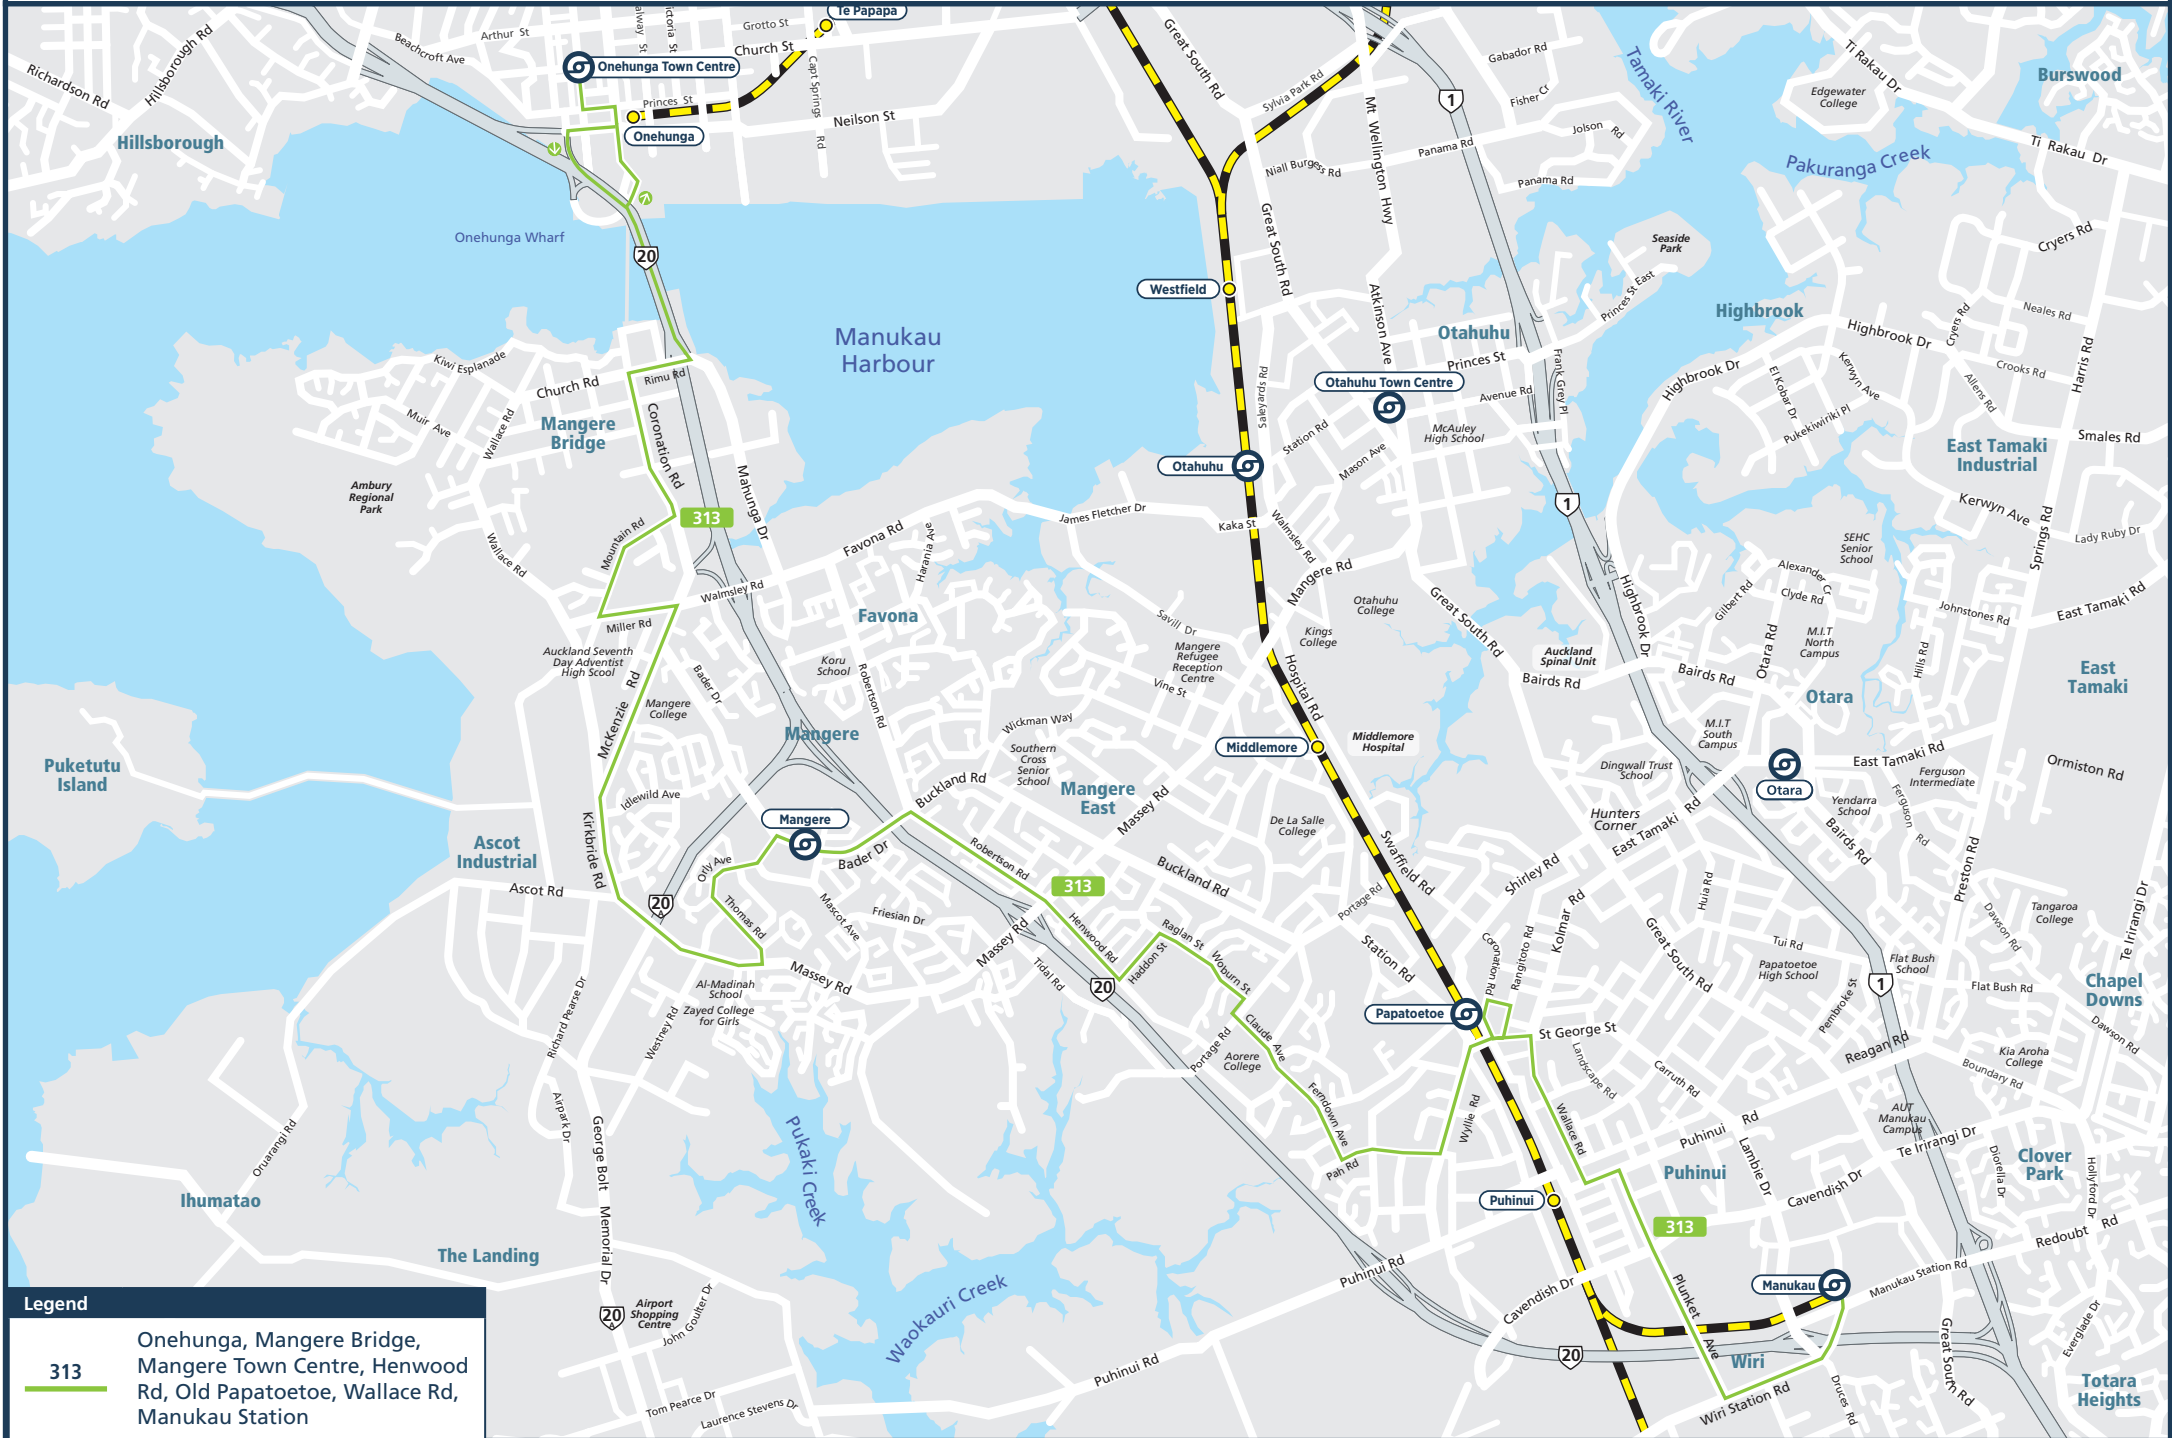

ROUTE 313 - ONEHUNGA, MANGERE TOWN CENTRE, HENWOOD RD, OLD PAPATOETOE, WALLACE RD, MANUKAU STATION

Legend

313 Onehunga, Mangere Bridge, Mangere Town Centre, Henwood Rd, Old Papatoetoe, Wallace Rd, Manukau Station