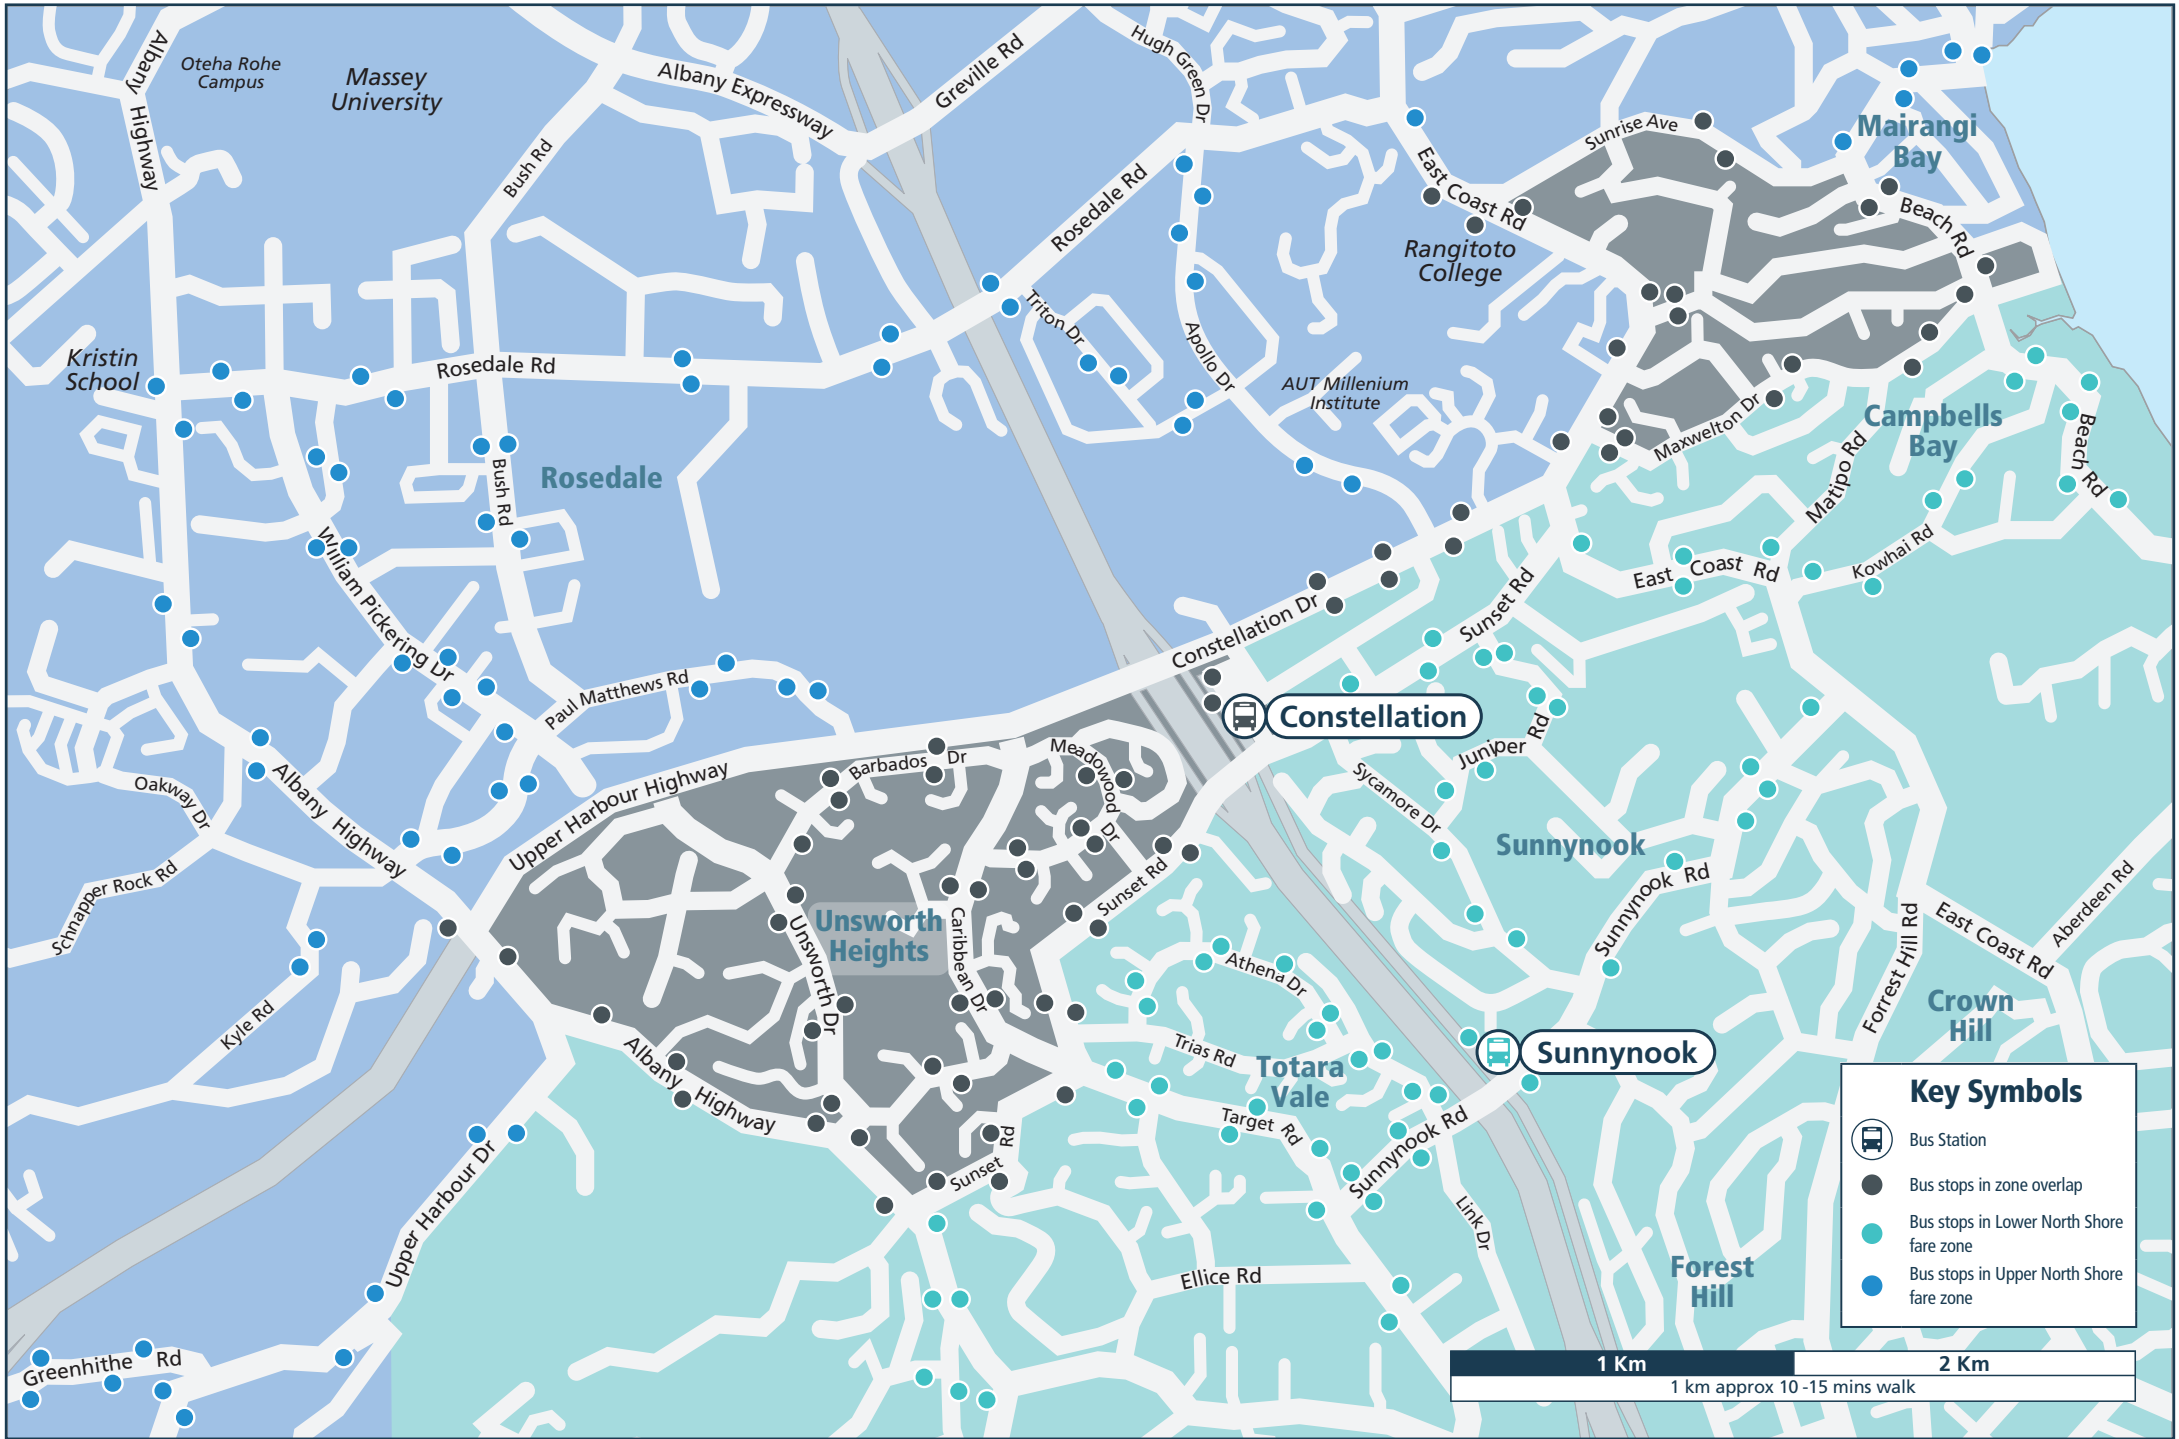

Lower North Shore/Upper North Shore Zone Boundary

Key Symbols

-  Bus Station
-  Bus stops in zone overlap
-  Bus stops in Lower North Shore fare zone
-  Bus stops in Upper North Shore fare zone