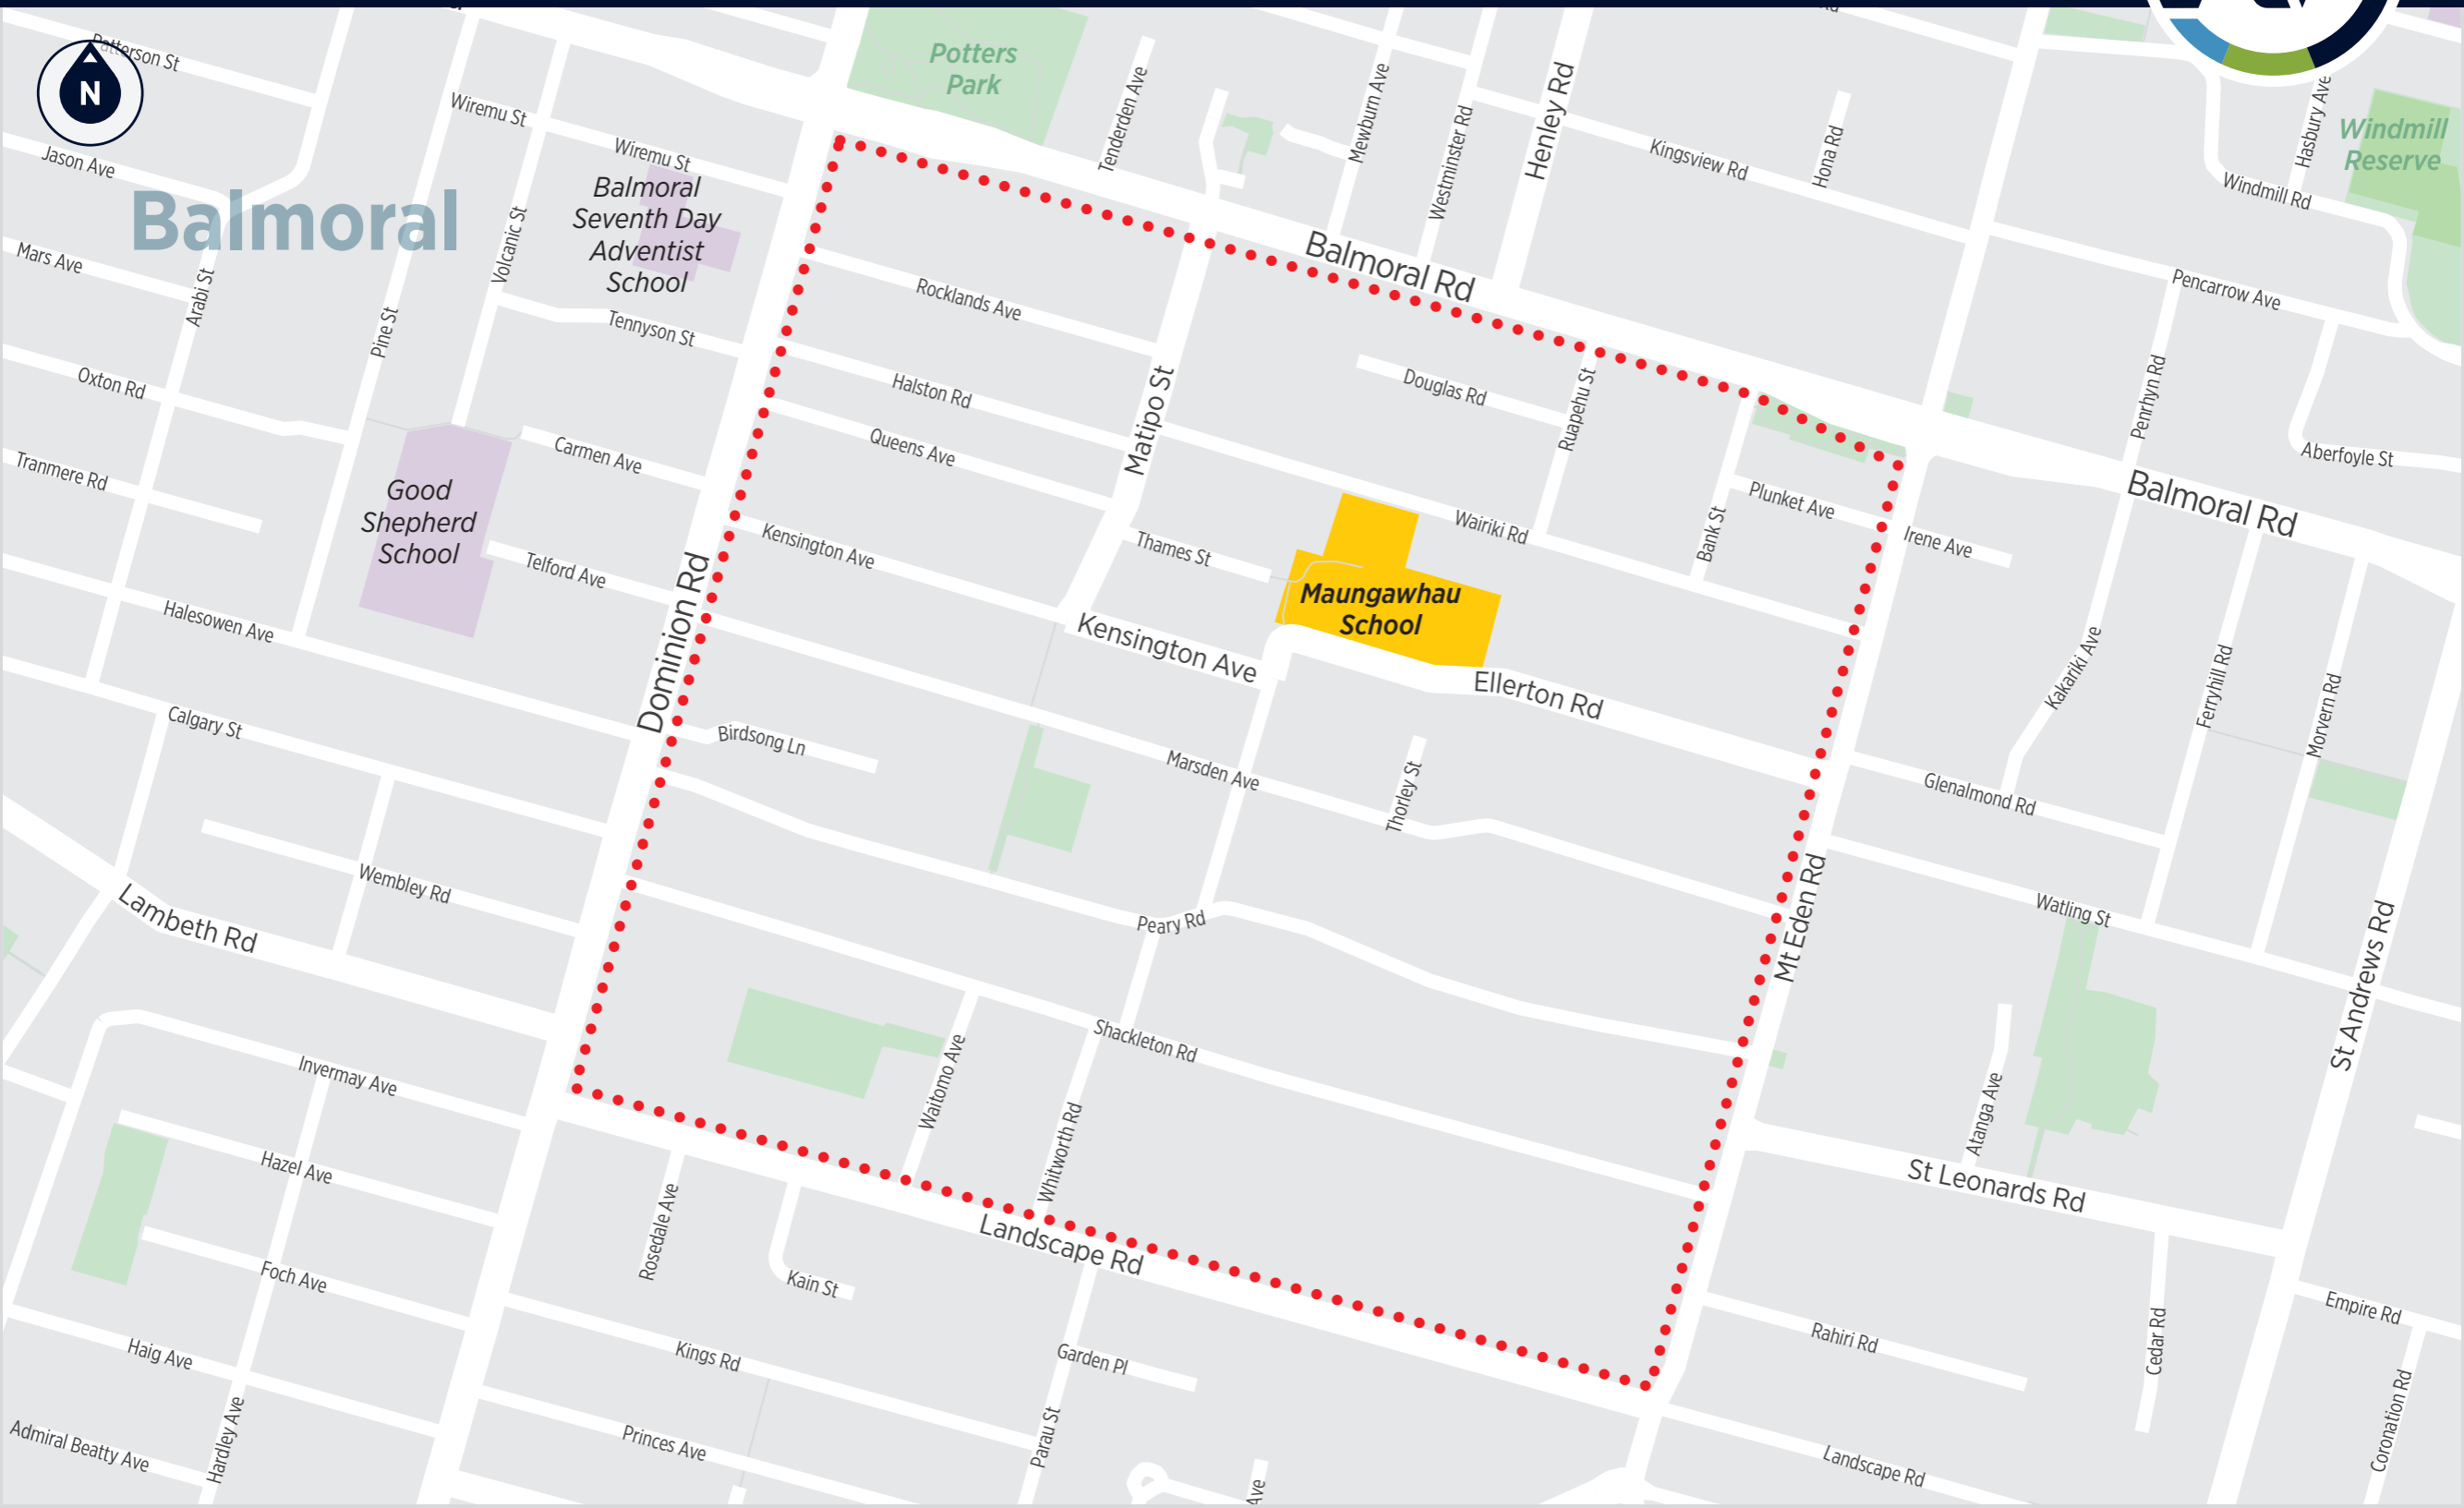

Safe Speeds: School Programme

Maungawhau School 43 Ellerton Road, Mount Eden | Albert-Eden

Balmoral

Maungawhau School

Balmoral Seventh Day Adventist School

Good Shepherd School

Potters Park

Windmill Reserve