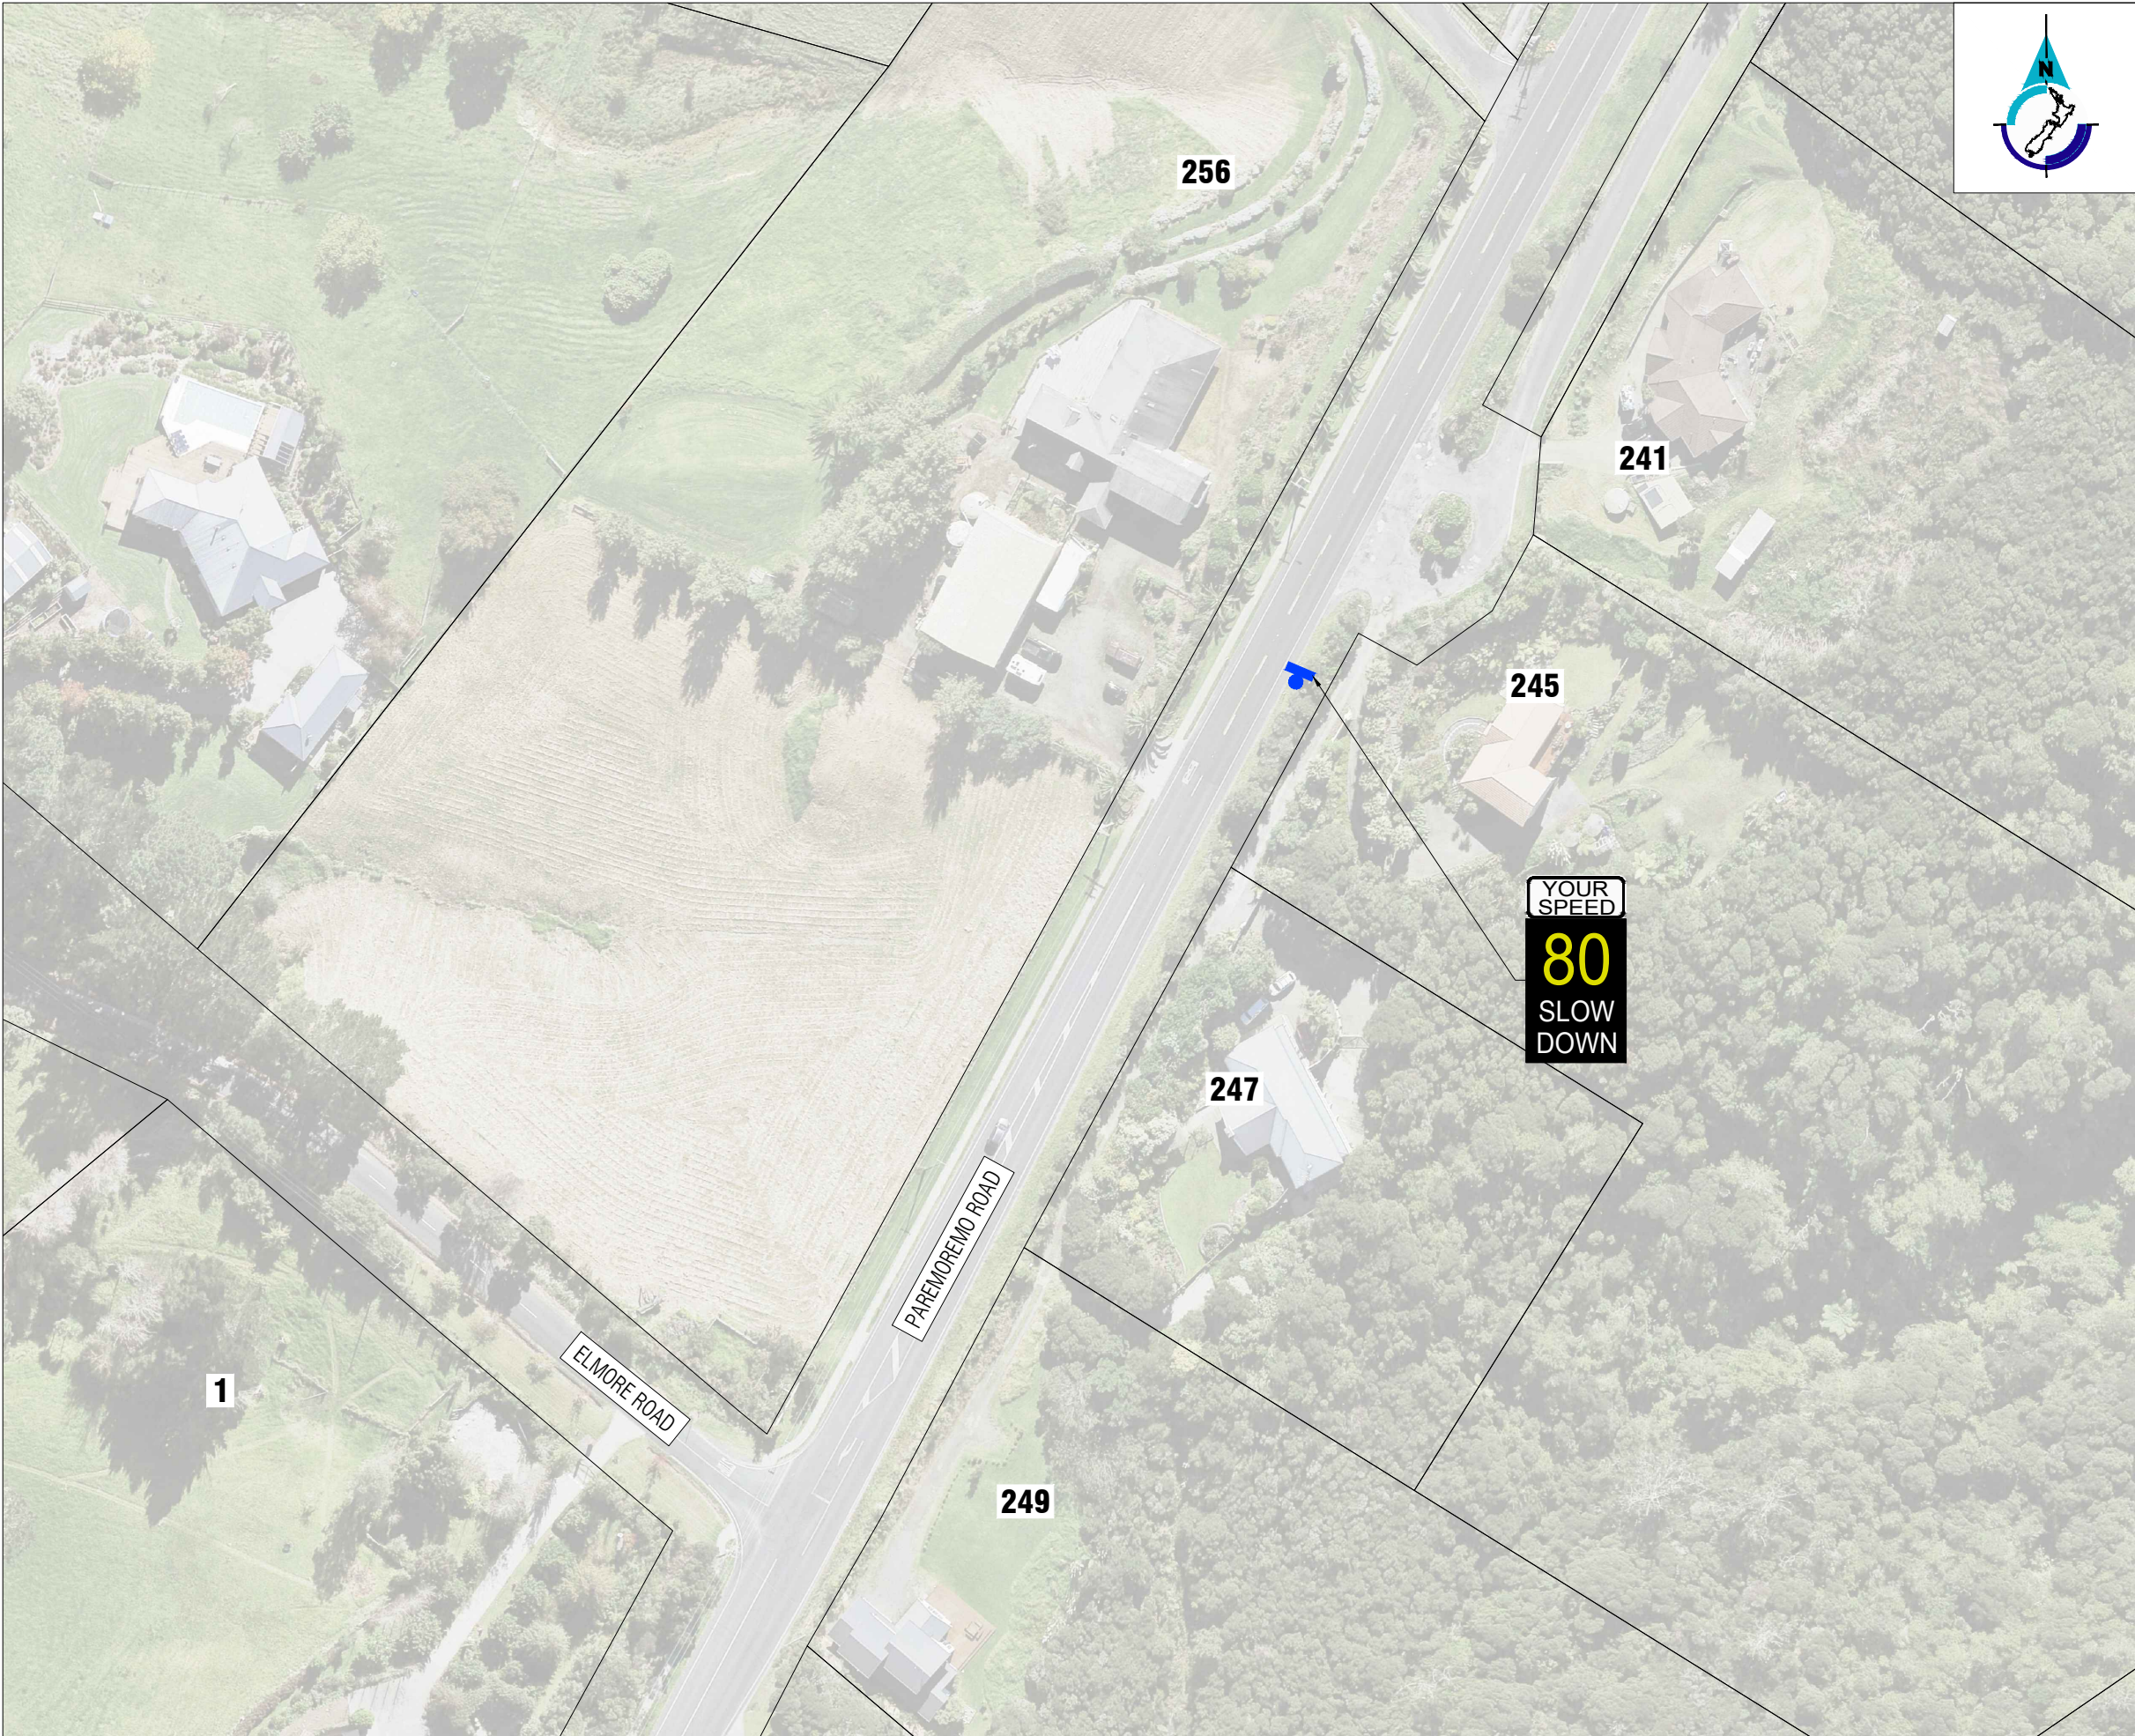

DO NOT SCALE - IF IN DOUBT, ASK

LEGEND

 NEW DRIVER FEEDBACK SIGN

PAREMOREMO ROAD,
LUCAS HEIGHTS
NEW DRIVER FEEDBACK SIGN

Status Stamp FOR INFORMATION

Date Stamp 15/11/2022

Scale

Drawing No. 117-01-023