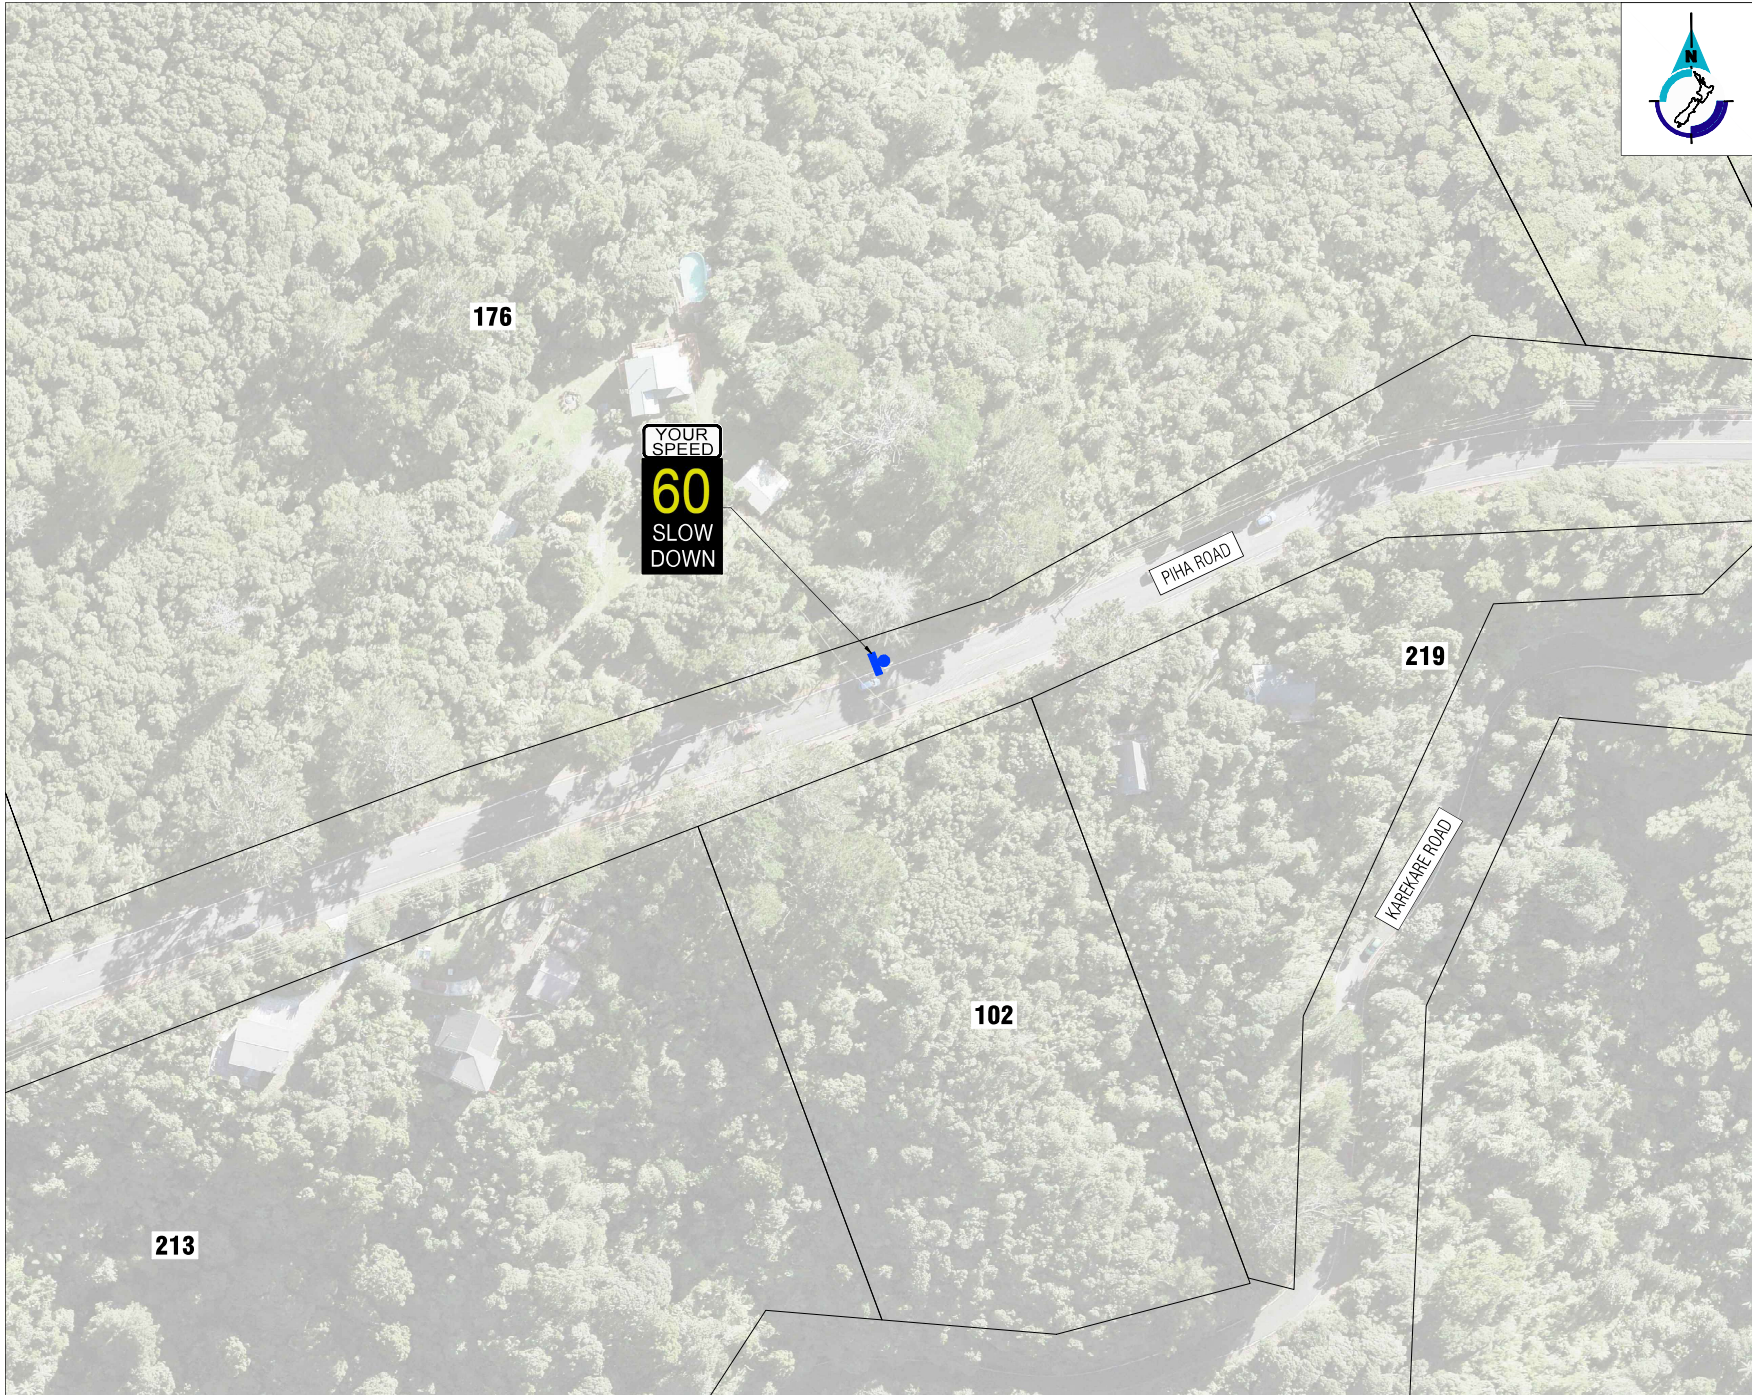

DO NOT SCALE - IF IN DOUBT, ASK

176

YOUR SPEED
60
SLOW DOWN

PIHA ROAD

219

KAREKARE ROAD

102

213

LEGEND

 NEW DRIVER FEEDBACK SIGN

PIHA ROAD, PIHA
NEW DRIVER FEEDBACK SIGN

Status: **FOR CONSULTATION**

Date: 15/11/2022

Scale:

Drawing No: 117-02-030 Rev: **B**