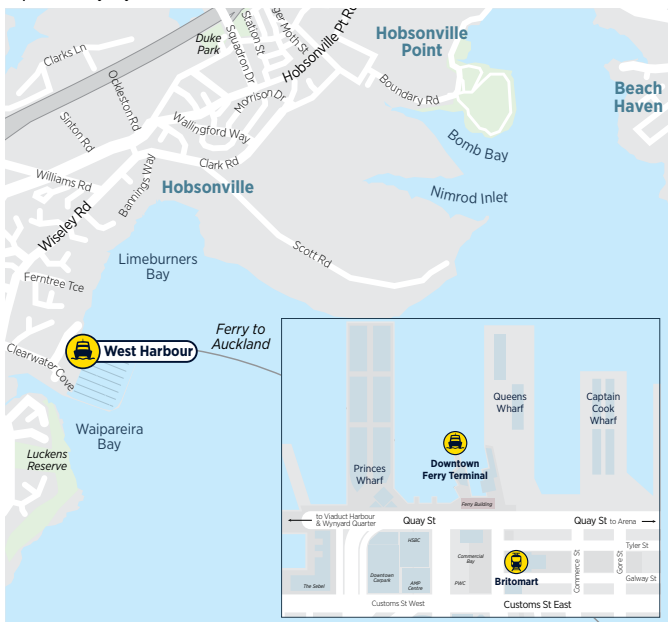

West Harbour | City Ferry

Monday to Friday only (excluding public holidays)

Depart West Harbour	Arrive Downtown Ferry Terminal Pier 6	Depart Downtown Ferry Terminal Pier 6	Arrive West Harbour
06:30	07:05	07:05	07:40
06:50	07:25	07:25	08:00
07:15	07:50	07:50	08:25
07:40	08:15	08:15	08:50
08:10	08:45	-	-
08:30	09:05	-	-
09:15	09:50	10:00	10:35
11:25	12:00	12:00	12:35
13:35	14:10	14:10	14:45
15:05	15:40	15:40	16:15
15:30	16:05	16:05	16:40
15:55	16:30	16:30	17:05
16:20	16:55	16:55	17:30
16:50	17:25	17:25	18:00
17:20	17:55	17:55	18:30
18:00	18:35	18:35	19:10
-	-	21:00	21:35*

* Operates Friday only

Effective 5 July 2021