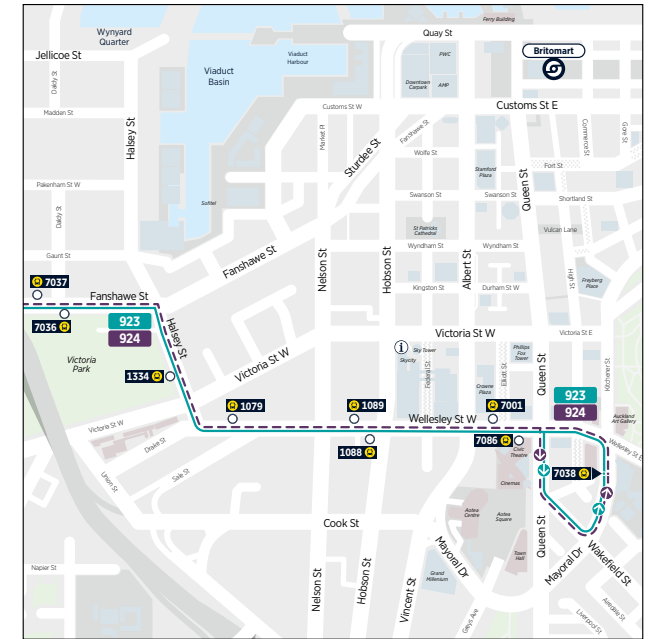

City Centre