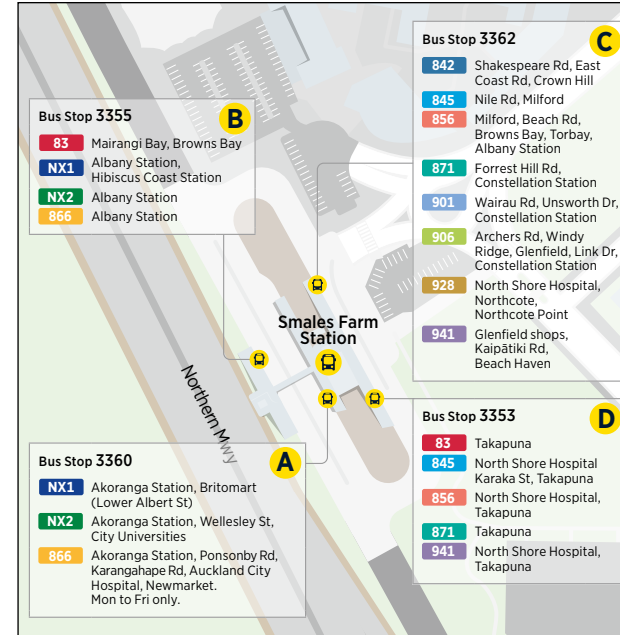

Effective 19 February 2023

For more information on fares visit www.AT.govt.nz/fares

923 Akoranga Station to City Centre

via Hillcrest, Northcote and Sylvan Ave

	Stop E Akoranga (stop 4085)	Stop A Northcote (stop 4064)	Onepoto Domain (Stop 3921)	AUT
Monday to Friday	09:10	09:26	09:31	09:58
	09:30	09:46	09:51	10:12
	09:50	10:06	10:11	10:30
	10:10	10:25	10:29	10:50
	10:30	10:45	10:49	11:10
	10:50	11:05	11:09	11:30
	11:10	11:25	11:29	11:49
	11:30	11:45	11:49	12:09
	11:50	12:05	12:09	12:29
	12:10	12:25	12:29	12:49
	12:30	12:44	12:48	13:08
	12:50	13:04	13:08	13:28
	13:10	13:24	13:28	13:48
	13:30	13:44	13:48	14:08
	13:50	14:04	14:08	14:28
	14:10	14:24	14:28	14:48
	14:30	14:44	14:48	15:11
	14:50	15:05	15:09	15:31
	15:10	15:27	15:32	15:53
	15:30	15:47	15:52	16:13
	15:50	16:07	16:12	16:35
	16:10	16:28	16:33	17:02
	16:30	16:48	16:53	17:22
	16:50	17:08	17:13	17:46
	17:10	17:28	17:33	18:02
	17:40	17:58	18:03	18:32
	18:10	18:25	18:30	18:54
	18:40	18:55	19:00	19:16
	19:10	19:24	19:27	19:46
	19:40	19:54	19:57	20:16
20:10	20:24	20:27	20:43	
20:40	20:53	20:56	21:13	
21:10	21:23	21:26	21:43	
21:40	21:53	21:56	22:13	

Route Map

City Centre

Akoranga Bus Station

Smales Farm Bus Station

Northcote

Takapuna Transport Centre