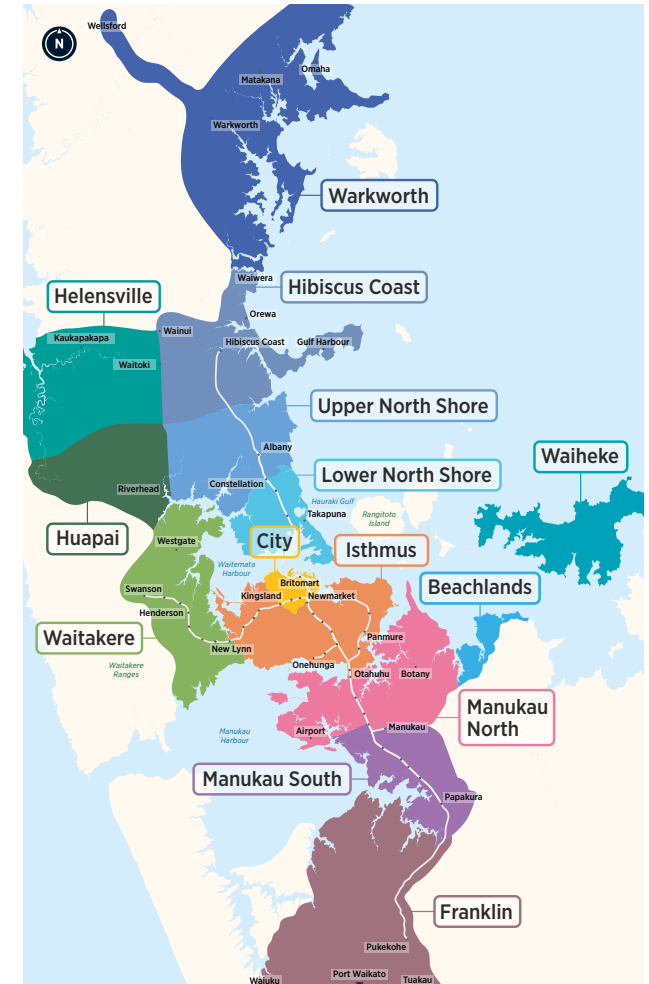

Hillcrest Northcote

Northern Bus Timetable

- 923
- 924
- 926
- 928
- 942

Routes

- **923** Akoranga Station, Hillcrest, Northcote, Sylvan Ave, Wellesley St, City Centre (Mayoral Dr)
- **924** Hillcrest, Northcote, Lake Rd, Onewa Rd, Wellesley St, City Centre (Mayoral Dr) (Monday to Friday morning peak only)
- **926** Glenfield, Hillcrest West, Akoranga Station
- **928** Northcote Point, Northcote, North Shore Hospital, Smales Farm Station
- **942** Beach Haven, Highbury, Onewa Rd, Northcote, Akoranga Station, Takapuna

Other timetables available in this area that may interest you

Timetable	Routes
Devonport, Bayswater, Hauraki	801, 802, 805, 806, 807, 814, Devonport Ferry, Bayswater Ferry
Campbells Bay, Sunnynook, Milford, Takapuna	82, 83, 842, 843, 845, 856, 871, 907
Long Bay, Torbay, Browns Bay, Mairangi Bay	83, 856, 861, 865, 878
Beach Haven, Birkenhead	97B, 97R, 917, 931, 933, 941, 942, 966, Beach Haven Ferry, Birkenhead Ferry
Glenfield, Bayview, Windy Ridge	95B, 95C, 906, 917, 939, 941, Birkenhead Ferry
Greenhithe, Unsworth Heights, Wairau Valley	120, 901, 906, 907
Albany	883, 884, 885, 861, 866, 889, 917
Hibiscus Coast	128, 981, 982, 983, 984, 985, 986, 988, NX1, Gulf Harbour Ferry
Hibiscus Coast Station, Albany Station, Britomart (Lower Albert St) via all Northern Busway stations	NX1
Albany Station, City universities, Wellesley St via all Northern Busway stations	NX2
Warkworth	995, 996, 997, 998

Fare Zones & Boundaries

- Warkworth
- Huapai
- Manukau North
- Hibiscus Coast
- Waitakere
- Manukau South
- Upper North Shore
- City
- Franklin
- Lower North Shore
- Isthmus
- Beachlands
- Helensville
- Waiheke

Route Map

City Centre

Akoranga Bus Station

Smales Farm Bus Station

Northcote

Takapuna Transport Centre