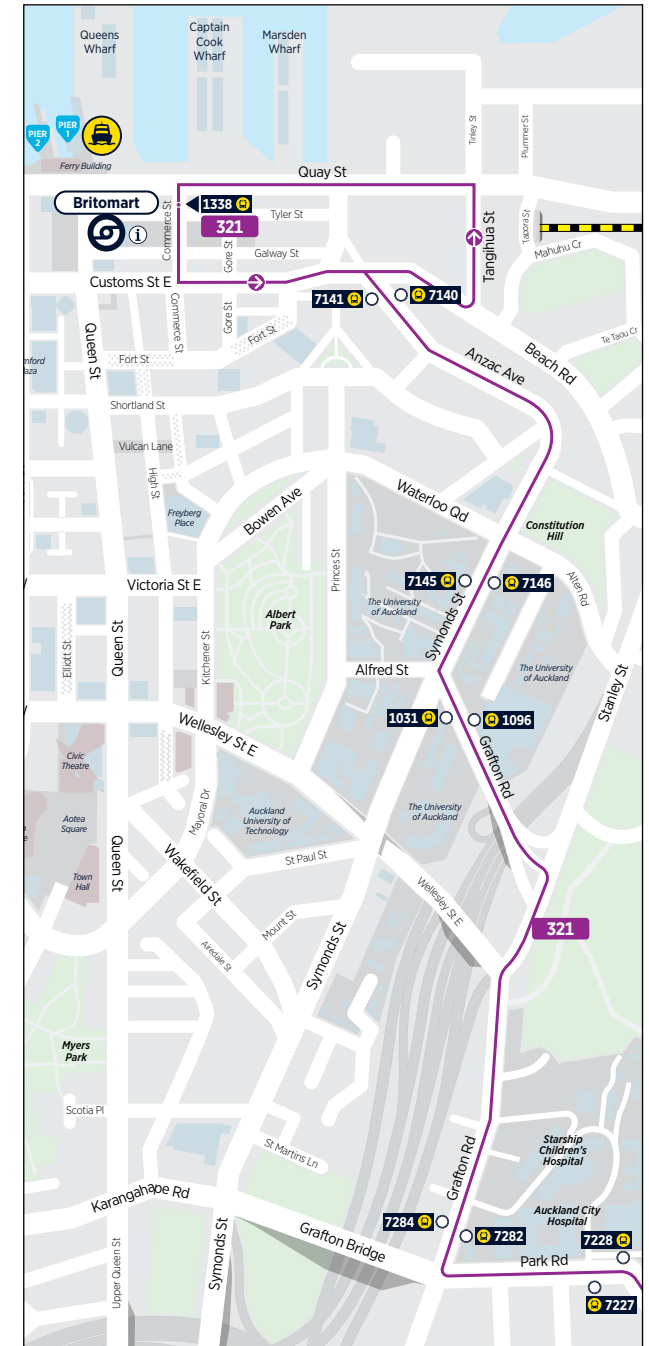

Hospitals

Central Bus Timetable

321

Fare Zones & Boundaries

- Warkworth
- Huapai
- Manukau North
- Hibiscus Coast
- Waitakere
- Franklin
- Upper North Shore
- City
- Manukau South
- Lower North Shore
- Isthmus
- Beachlands
- Helensville
- Waiheke

City Centre

Effective 20 March 2022

For more information on fares visit www.AT.govt.nz/fares

321 Middlemore Hospital to Britomart

via Great South Rd, Greenlane Clinical Centre, Mercy Hospital and Auckland City Hospital

	Middlemore Hospital (Stop 2024)	Otahuhu Station (Stop 1775)	Ellerslie / Kaimia St (Stop 1536)	Greenlane Clinical Centre (Stop 1097)	Commerce St by Quay St
Monday to Friday Only	05:15	05:21	05:39	05:48	06:12
	05:35	05:41	05:59	06:08	06:35
	05:55	06:01	06:19	06:28	06:55
	06:15	06:21	06:42	06:51	07:25
	06:35	06:41	07:02	07:11	07:47
	06:50	06:57	07:18	07:28	08:08
	07:05	07:12	07:36	07:47	08:40
	07:20	07:27	07:51	08:02	08:55
	07:35	07:43	08:08	08:19	09:08
	07:50	07:58	08:23	08:34	09:20
	08:20	08:28	08:53	09:04	09:42
	08:50	08:57	09:19	09:29	10:07
	09:20	09:27	09:48	09:58	10:32
	09:50	09:57	10:18	10:28	11:02
	10:20	10:27	10:48	10:58	11:32
	10:50	10:57	11:18	11:28	12:02
	11:20	11:27	11:48	11:58	12:32
	11:50	11:57	12:18	12:28	13:02
	12:20	12:27	12:48	12:58	13:32
	12:50	12:57	13:18	13:28	14:02
	13:20	13:27	13:48	13:58	14:32
	13:50	13:57	14:18	14:28	15:02
	14:15	14:22	14:45	14:55	15:40
	14:40	14:47	15:10	15:20	16:05
	15:10	15:17	15:40	15:50	16:37
	15:40	15:47	16:10	16:20	17:07
	16:10	16:19	16:47	17:00	17:45
	16:40	16:49	17:17	17:30	18:12
	17:10	17:18	17:46	17:58	18:37
	17:40	17:48	18:12	-	-
	18:10	18:18	18:38	-	-
	18:40	18:47	19:05	-	-

Route Map

Ellerslie Station

Otahuhu Station