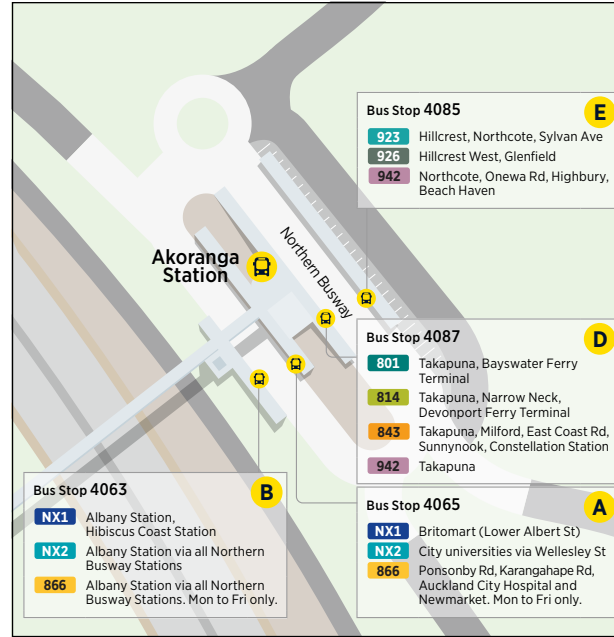

Akoranga Bus Station