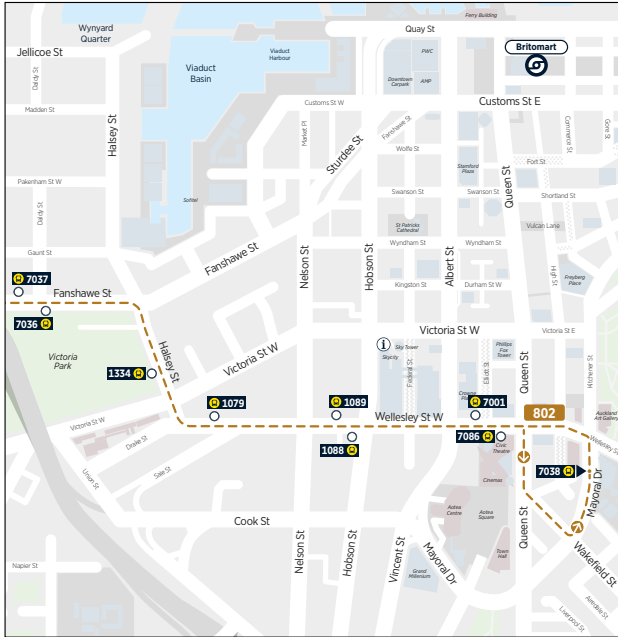

City Centre