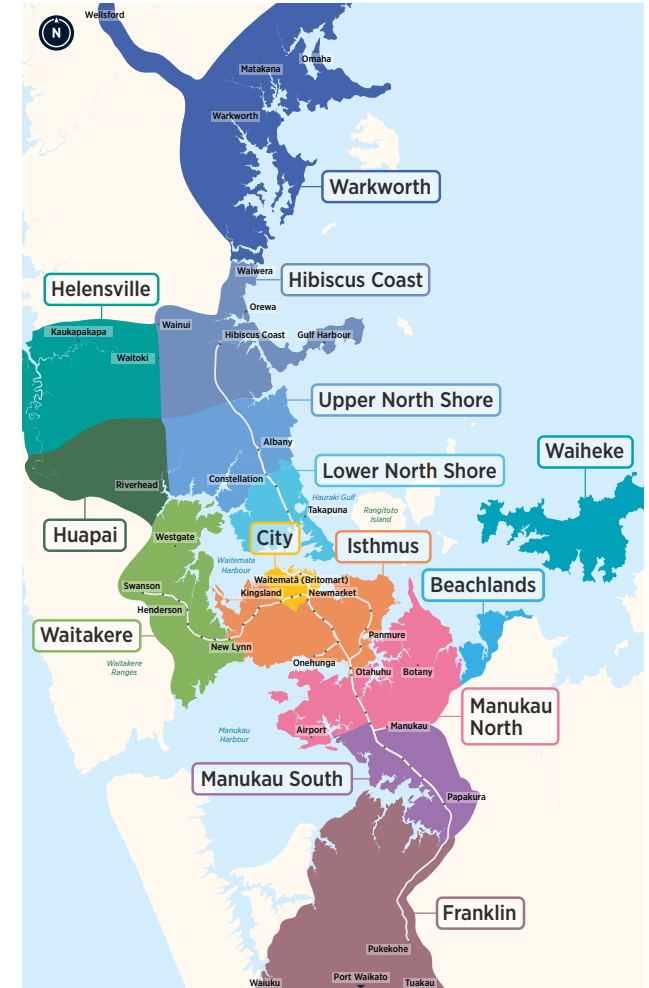

# Devonport Bayswater Hauraki

Northern Bus & Ferry Timetable

Effective 14 April 2024

## Routes

- 801** Bayswater Ferry Terminal, Takapuna, Akoranga Station
  - 802** Bayswater, Esmonde Rd, Wellesley St, City Centre (Mayoral Dr) (Monday to Friday peak only)
  - 805** Devonport Ferry Terminal, Ngataringa Rd, Belmont
  - 806** Stanley Point, Devonport Ferry Terminal
  - 807** Cheltenham, Devonport Ferry Terminal
  - 814** Devonport Ferry Terminal, Narrow Neck, Takapuna, Akoranga Station
- Devonport to City Ferry  
Bayswater to City Ferry  
Devonport to Waiheke Island Ferry

Other timetables available in this area that may interest you

Timetable	Routes
801	Campbells Bay, Sunnynook, Milford, Takapuna <b>82, 83, 842, 843, 845, 856, 871, 907</b>
802	Long Bay, Torbay, Browns Bay, Mairangi Bay <b>83, 856, 861, 865, 878</b>
805	Beach Haven, Birkenhead <b>97B, 97R, 917, 931, 933, 941, 942, 966, Beach Haven Ferry, Birkenhead Ferry</b>
806	Glenfield, Bayview, Windy Ridge <b>95B, 95C, 906, 917, 939, 941, Birkenhead Ferry</b>
807	Hillcrest, Northcote <b>923, 924, 926, 928, 942</b>
807	Greenhithe, Unsworth Heights, Wairau Valley <b>120, 901, 906, 907</b>
814	Albany <b>883, 884, 885, 861, 866, 889, 917</b>
814	Hibiscus Coast <b>981, 982, 983, 984, 985, 986, 987, 988, 989, NX1, Gulf Harbour Ferry</b>
	Hibiscus Coast Station, Albany Station, Britomart (Lower Albert St) via all Northern Busway stations <b>NX1</b>
	Albany Station, City universities, Wellesley St via all Northern Busway stations <b>NX2</b>
	Warkworth <b>995, 996</b>

## Fare Zones & Boundaries

- Warkworth
- Hibiscus Coast
- Manukau North
- Upper North Shore
- Waitakere
- Manukau South
- Lower North Shore
- City
- Franklin
- Helensville
- Isthmus
- Beachlands
- Waiheke