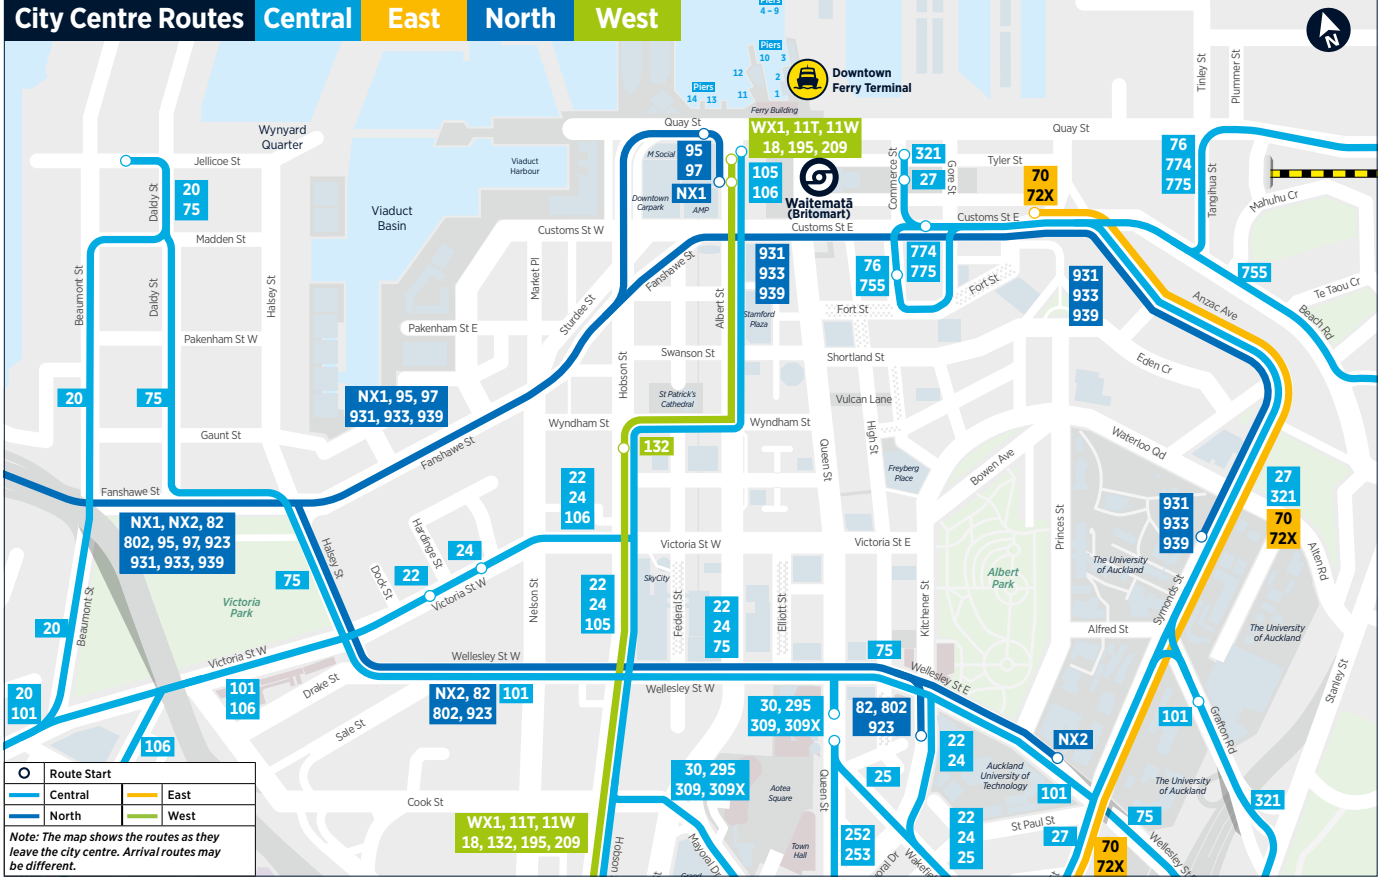

# Where to catch your bus, train and ferry in the city

## KEY SYMBOLS

- Key station or connection point
- Ferry Terminal
- Train Station
- Train Line
- Services in this direction only

Refer to Northern Guide

Refer to Western Guide

Refer to Eastern Guide

Refer to South Auckland, Pukekohe & Waiuku Guide

## PEAK SERVICES

Services operate weekdays only, during morning and afternoon peak.

- 72X** Botany, Howick, Pakuranga, Panmure, Southern Motorway, City Centre, Express
- 101** Pt Chevalier Beach, Westmere, Victoria Park, City Universities
- 132** Te Atātū Peninsula, Pt Chevalier, Great North Rd, City Centre
- 209** Tititangi, Green Bay, Blockhouse Bay, New North Rd, Kingsland, Bond St, City Centre
- 252** Lynfield, Mt Roskill, Dominion Rd, Ian McKinnon Dr, City Centre
- 253** Blockhouse Bay, Mt Roskill, Dominion Rd, Ian McKinnon Dr, City Centre
- 309X** Māngere Town Centre, Māngere Bridge, Queenstown Rd, Pah Rd (non-stop Greenwoods Corner to Newmarket), City Centre, Express
- 352** Panmure, Highbrook, East Tamaki, Manukau
- 774** Mt Taylor Dr, Long Dr, Mission Bay, Tamaki Dr, City Centre
- 775** Glendowie, St Heliers, Mission Bay, Tamaki Dr, City Centre

## CONNECTOR SERVICES

At least every 30 minutes, 7am - 7pm, 7 days a week. Frequencies may be lower early mornings and evenings.

- 11T** Westgate, Triangle Rd, Lincoln and Te Atātū Bus Interchanges, Pt Chevalier, Great North Rd, City Centre
- 11W** Westgate, Waimumu Rd, Lincoln and Te Atātū Bus Interchanges, Pt Chevalier, Great North Rd, City Centre
- 22N** New Lynn, Avondale, New North Rd, Mt Albert, St Lukes, Kingsland, City Centre
- 22R** Rosebank, Avondale, New North Rd, Mt Albert, St Lukes, Kingsland, City Centre
- 24B** New Lynn, Blockhouse Bay, Boundary Rd, Sandringham Rd, City Centre
- 24R** New Lynn, Tiverton Rd, Owairaka, Sandringham Rd, City Centre
- 25B** Lynfield, Mt Roskill, Dominion Rd, View Rd, City Centre