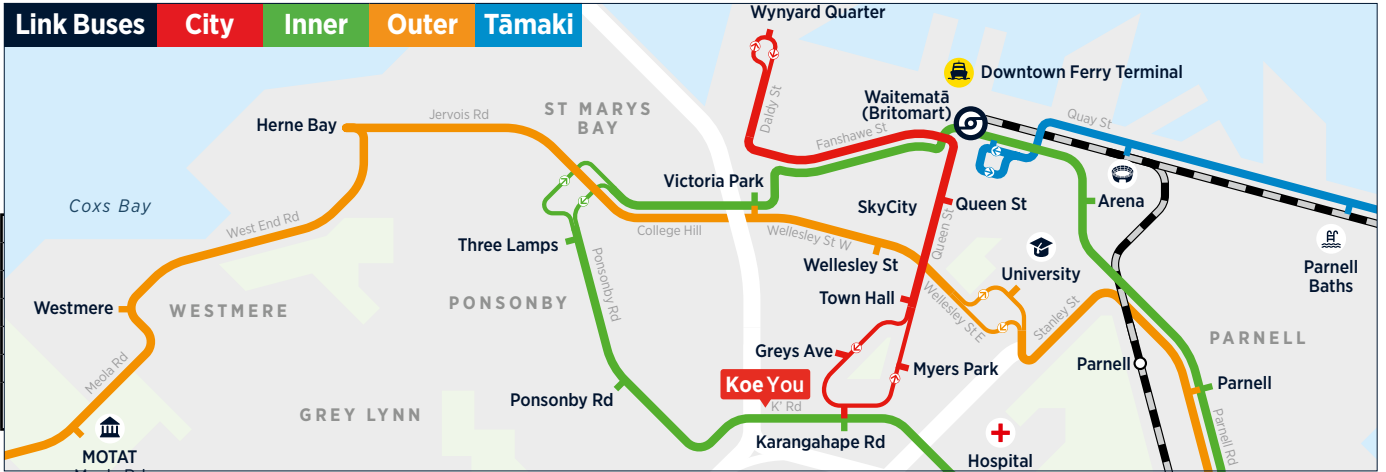

Where to catch your bus, train and ferry in the city