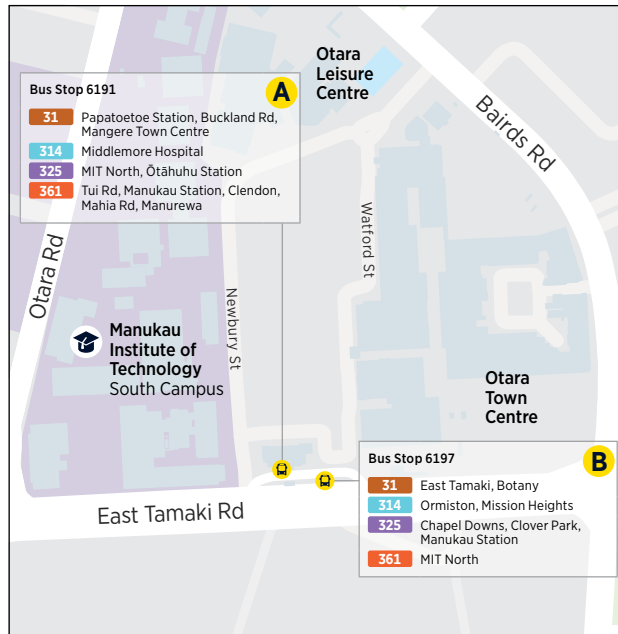

Otara Interchange