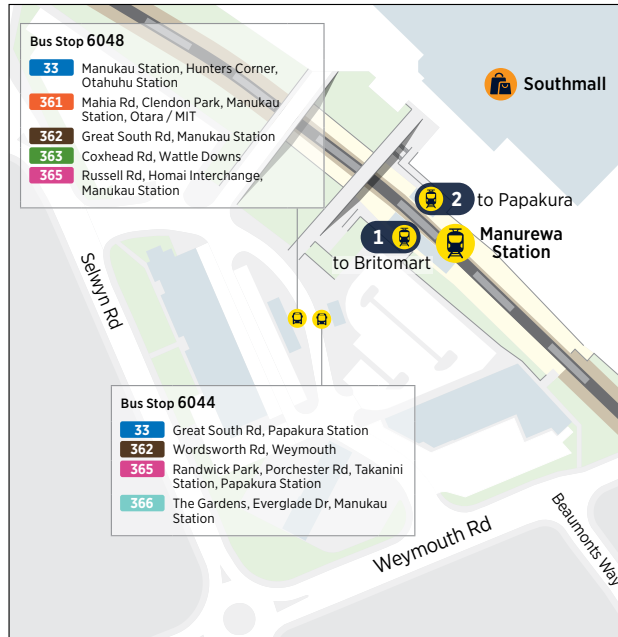

# 366 Manukau Station to Manurewa Interchange

via Everglade Dr and The Gardens

	Manukau Bus Station - Bay 16 (Stop 1816)	Botanic Gardens (Stop 6966)	Manurewa Interchange
Saturday	07:03	07:15	07:29
	07:33	07:45	07:59
	08:03	08:15	08:29
	08:33	08:45	08:59
	09:03	09:15	09:29
	09:33	09:45	09:59
Then at the following minutes past each hour	:03	:17	:32
	:33	:47	:02
until	17:03	17:17	17:35
	17:33	17:47	18:05
	18:03	18:17	18:35
	18:33	18:47	19:05
	19:03	19:15	19:29
	19:43	19:55	20:09
	20:43	20:55	21:09
	21:33	21:45	21:59
	22:33	22:45	22:59
	23:33	23:45	23:59

# 366 Manukau Station to Manurewa Interchange

via Everglade Dr and The Gardens

	Manukau Bus Station - Bay 16 (Stop 1816)	Botanic Gardens (Stop 6966)	Manurewa Interchange
Sunday and Public Holidays	07:03	07:15	07:29
	07:33	07:45	07:59
	08:03	08:15	08:29
	08:33	08:45	08:59
	09:03	09:15	09:29
	09:33	09:45	09:59
Then at the following minutes past each hour	:03	:17	:32
	:33	:47	:02
until	17:03	17:17	17:35
	17:33	17:47	18:05
	18:03	18:17	18:35
	18:33	18:47	19:05
	19:03	19:15	19:29
	19:43	19:55	20:09
	20:43	20:55	21:09
	21:33	21:45	21:59
	22:33	22:45	22:59

# Route Map

## Manurewa Interchange