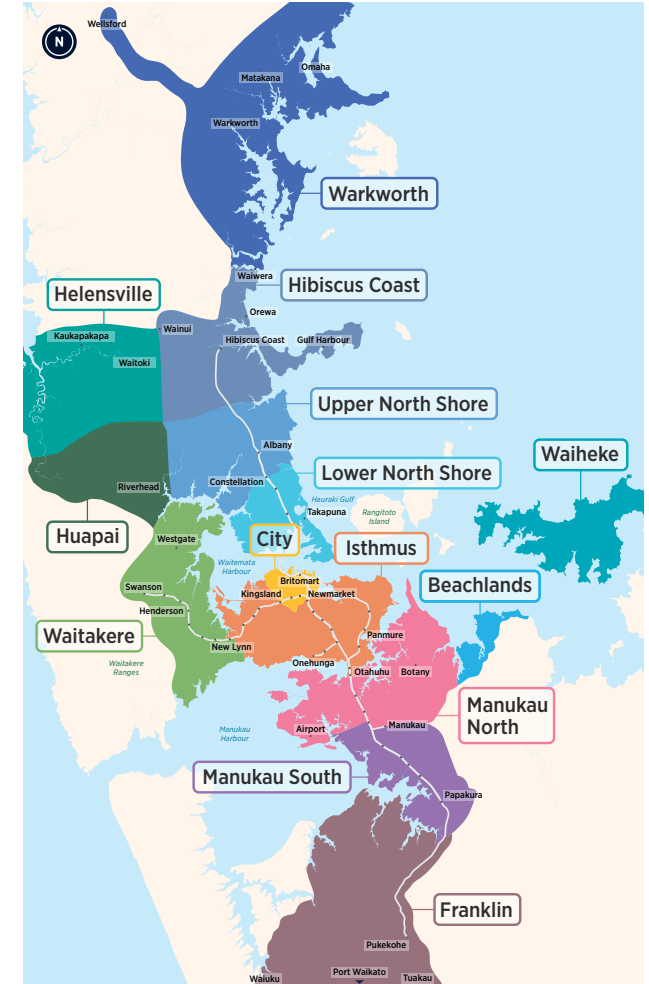

# Manurewa

## Southern Bus Timetable

- 33**
- 361**
- 362**
- 363**
- 365**
- 366**

# Routes

- 33** Papakura, Great South Rd, Manurewa, Manukau, Otahuhu Town Centre, Otahuhu Station
- 361** Manurewa, Clendon Park, Homai, Manukau, Tui Rd, Ota MIT North Campus
- 362** Weymouth, Manurewa, Great South Rd, Manukau Station
- 363** Manurewa, Wattle Downs
- 365** Manukau Station, Homai, Manurewa, Randwick Park, Takanini Station, Porchester Rd, Papakura Station
- 366** Manurewa, The Gardens, Everglade Dr, Manukau Station

# Fare Zones & Boundaries

- Warkworth
- Huapai
- Manukau North
- Hibiscus Coast
- Waitakere
- Manukau South
- Upper North Shore
- City
- Franklin
- Lower North Shore
- Isthmus
- Beachlands
- Helensville
- Waiheke