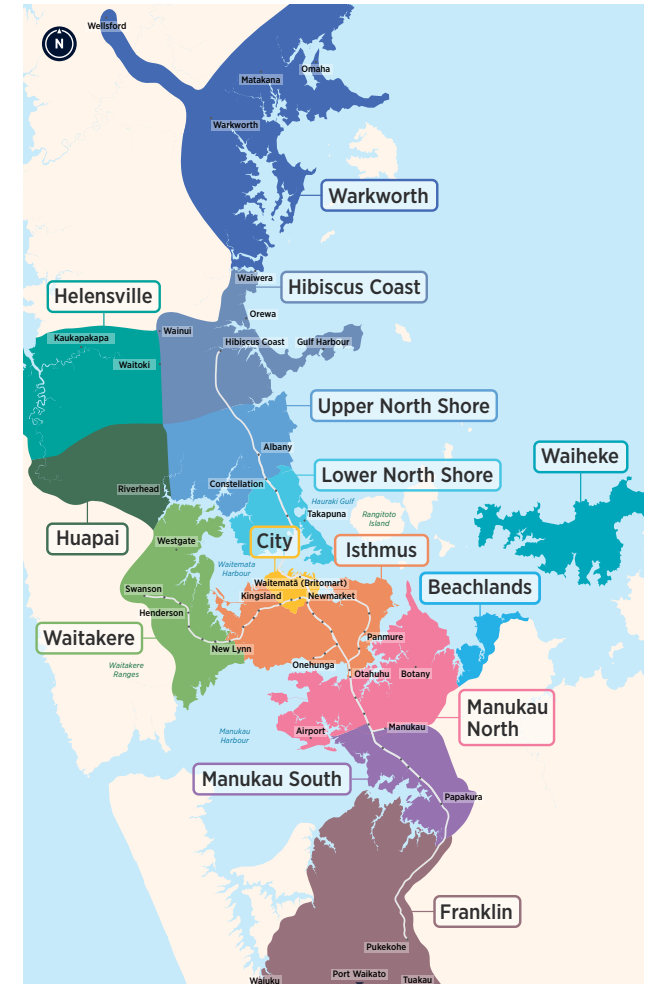

Other timetables available in this area that may interest you

Timetable	Routes
Mangere, Otahuhu, Papatoetoe	31, 32, 36, 38, 309, 313, 321, 324, 325, 326
Otara, Papatoetoe, Highbrook, East Tamaki	31, 33, 36, 314, 325, 351, 352, 353, 361
Manurewa	33, 361, 362, 363, 365, 366
Papakura	33, 365, 371, 372, 373, 376, 377, 378, 394
Airport	Airport Link
Train timetable	Southern Line

Your guide to buses in this area

391

392

393

394

395

396

399

Fare Zones & Boundaries

- Warkworth
- Hibiscus Coast
- Manukau North
- Upper North Shore
- Waitakere
- Manukau South
- Lower North Shore
- City
- Franklin
- Helensville
- Isthmus
- Beachlands
- Waiheke

Route Map

Waiuku

Pukekohe