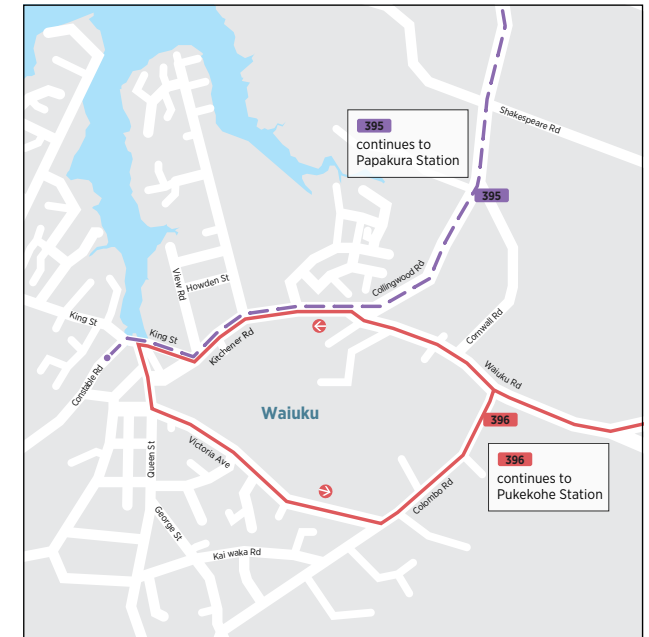

Route Map

Waiuku

Pukekohe