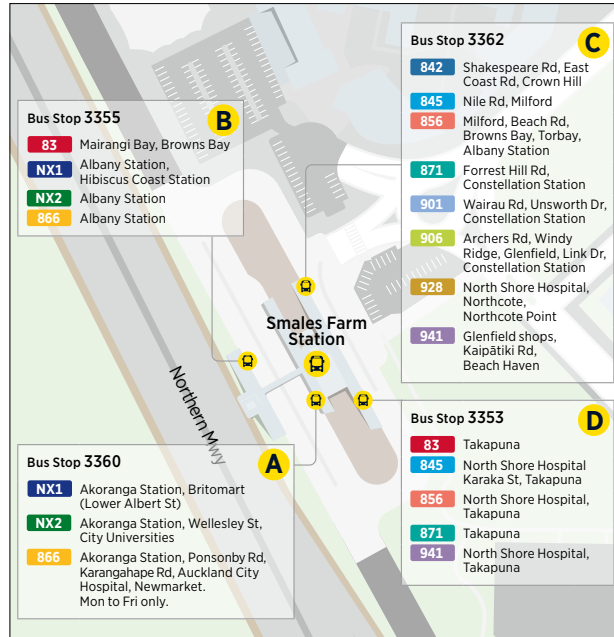

Smales Farm Bus Station