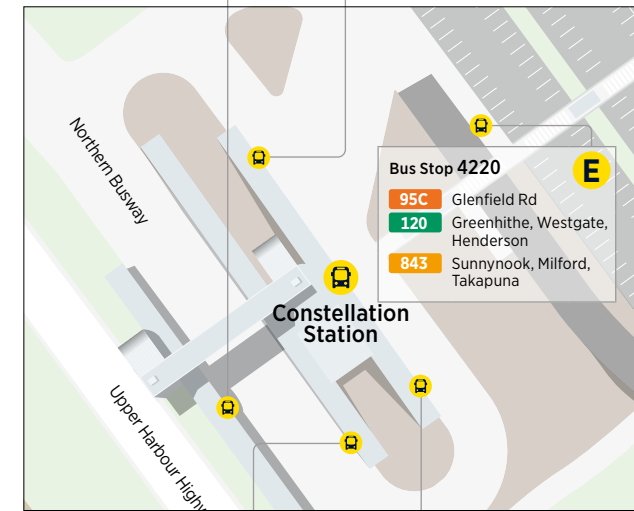

Bus Stop 4222 **A**

- **NX1** Northern Busway Stations, Britomart
- **NX2** Northern Busway Stations, Wellesley St, City Universities
- **83** Sunnynook Station, Smales Farm Station, Takapuna
- **866** Northern Busway Stations, Ponsobny Rd, Karangahape Rd, Auckland City Hospital, Newmarket. Mon-Fri only.

Bus Stop 4223 **D**

- **861** Bush Rd, Massey University, Glamorgan Dr, Torbay, Long Bay
- **901** Unsworth Dr, Wairau Rd
- **906** Link Dr, Glenfield, Windy Ridge, Archers Rd
- **907** Target Rd, Sunnynook Station, Campbells Bay