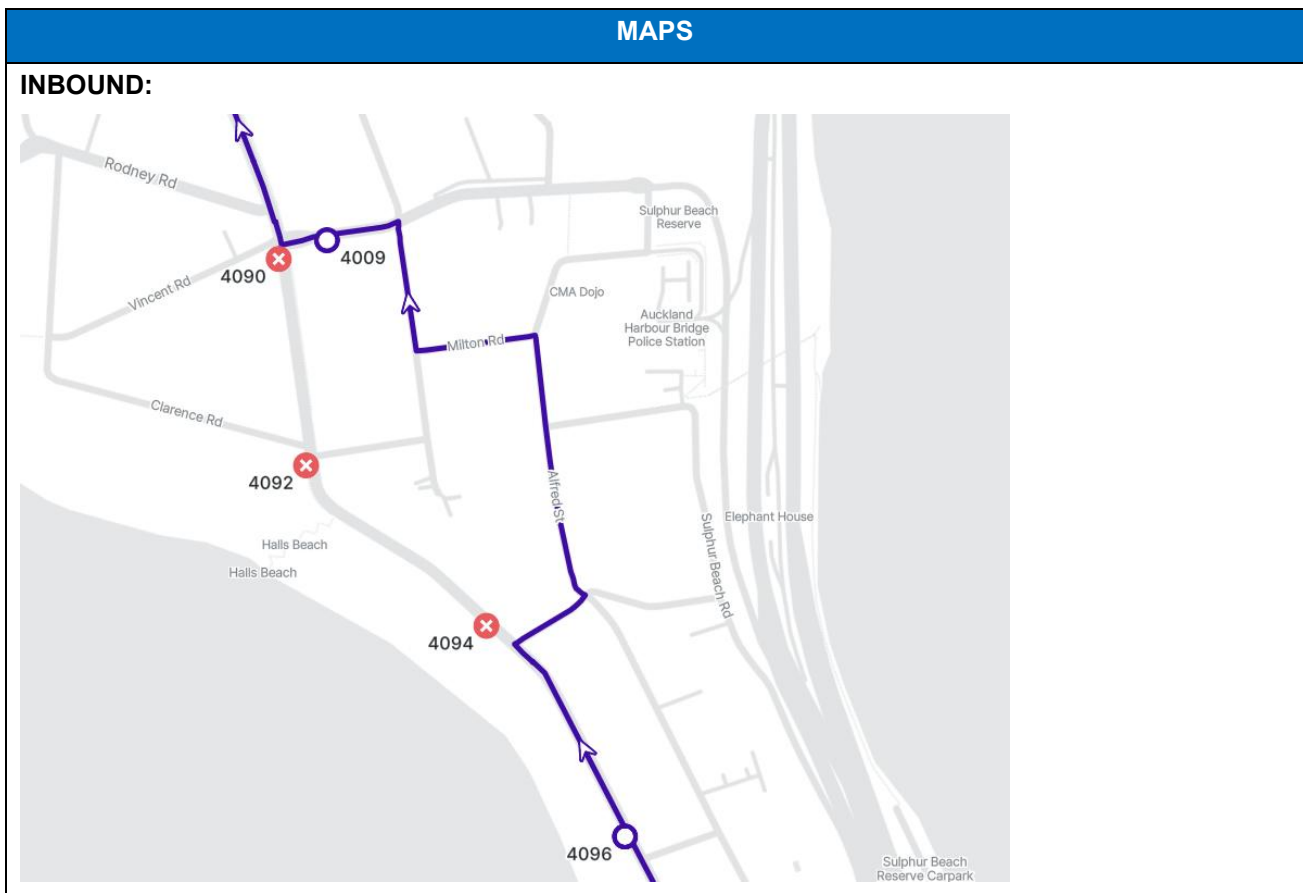

Northcote ANZAC Parade 2026
9:45am to 12:30pm

DETOUR FOR: 928 Northcote Point to Smales Farm Stn via North Shore Hospital	
INBOUND	OUTBOUND
Start trip at 4098 as normal then:	As normal to Queen St then
RIGHT Beach Road	LEFT Stafford Rd
LEFT Albert St	RIGHT Richmond Ave
LEFT Milton Rd	LEFT Milton Rd
RIGHT Richmond Ave	RIGHT Albert Street
LEFT Stafford Rd	STRAIGHT Princes St
Use Stop 4009	RIGHT Duke St
RIGHT Queen St	LEFT Queen St
Continue on normal route	Continue on normal route

OUTBOUND:

Stop Impacted	Stop Name	Redirect To	Active Services Affected	Active Services NOT Affected	Inbound or Outbound
4094	Beach Road	4096 Duke Street OR 4009 Stafford Road/ Stafford Road Shops	928	N/A	Inbound
4092	Bridgeway Cinema	4009 Stafford Road/ Stafford Road Shops	928	N/A	Inbound
4090	Queen Street / Stafford Road Shops	4009 Stafford Road/ Stafford Road Shops	928	N/A	Inbound
3965	Queen Street / Stafford Road Shops	3963 Belle Vue Ave	928	N/A	Outbound
3969	Beach Road	MISSED	928	N/A	Outbound
3969	Duke Street	MISSED	928	N/A	Outbound