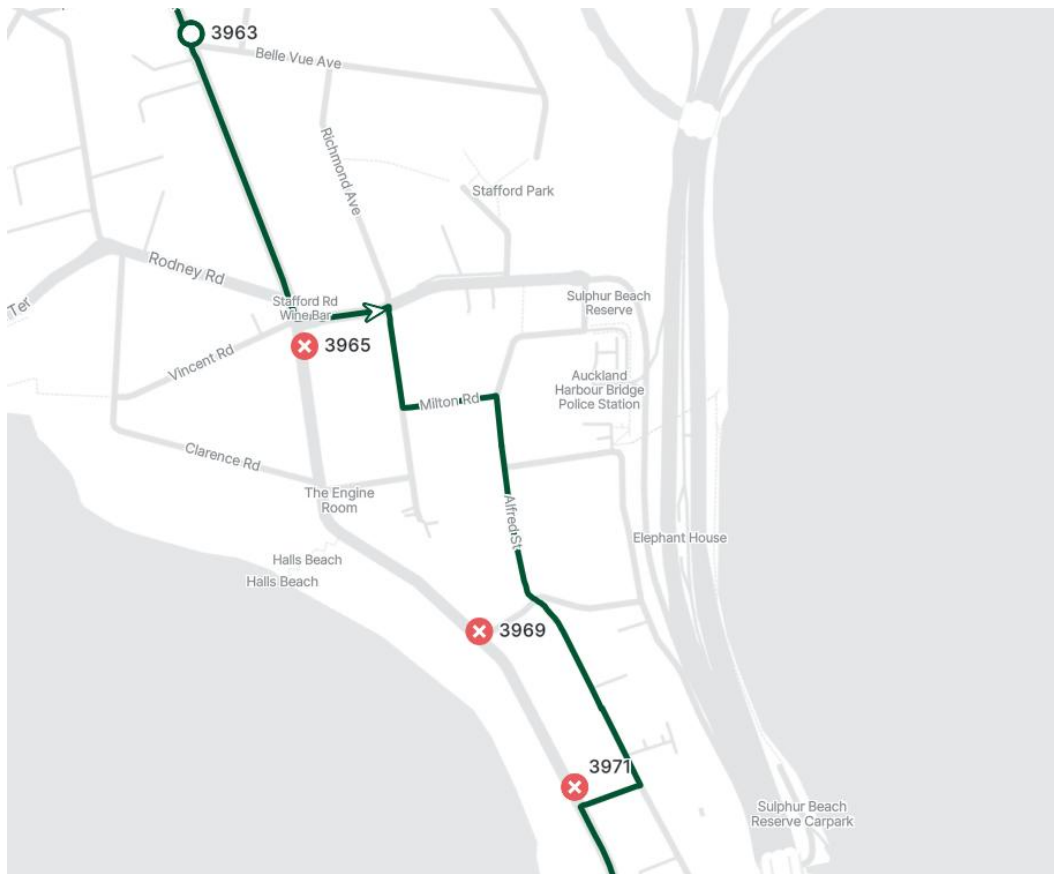

Northcote ANZAC Parade 2026
9:45am to 12:30pm

DETOUR FOR: 928 Northcote Point to Smales Farm Stn via North Shore Hospital	
INBOUND	OUTBOUND
Start trip at 4098 as normal then:	As normal to Queen St then
RIGHT Beach Road	LEFT Stafford Rd
LEFT Albert St	RIGHT Richmond Ave
LEFT Milton Rd	LEFT Milton Rd
RIGHT Richmond Ave	RIGHT Albert Street
LEFT Stafford Rd	STRAIGHT Princes St
Use Stop 4009	RIGHT Duke St
RIGHT Queen St	LEFT Queen St
Continue on normal route	Continue on normal route

OUTBOUND:

Stop Impacted	Stop Name	Redirect To	Active Services Affected	Active Services NOT Affected	Inbound or Outbound
4094	Beach Road	4096 Duke Street OR 4009 Stafford Road/ Stafford Road Shops	928	N/A	Inbound
4092	Bridgeway Cinema	4009 Stafford Road/ Stafford Road Shops	928	N/A	Inbound
4090	Queen Street / Stafford Road Shops	4009 Stafford Road/ Stafford Road Shops	928	N/A	Inbound
3965	Queen Street / Stafford Road Shops	3963 Belle Vue Ave	928	N/A	Outbound
3969	Beach Road	MISSED	928	N/A	Outbound
3969	Duke Street	MISSED	928	N/A	Outbound