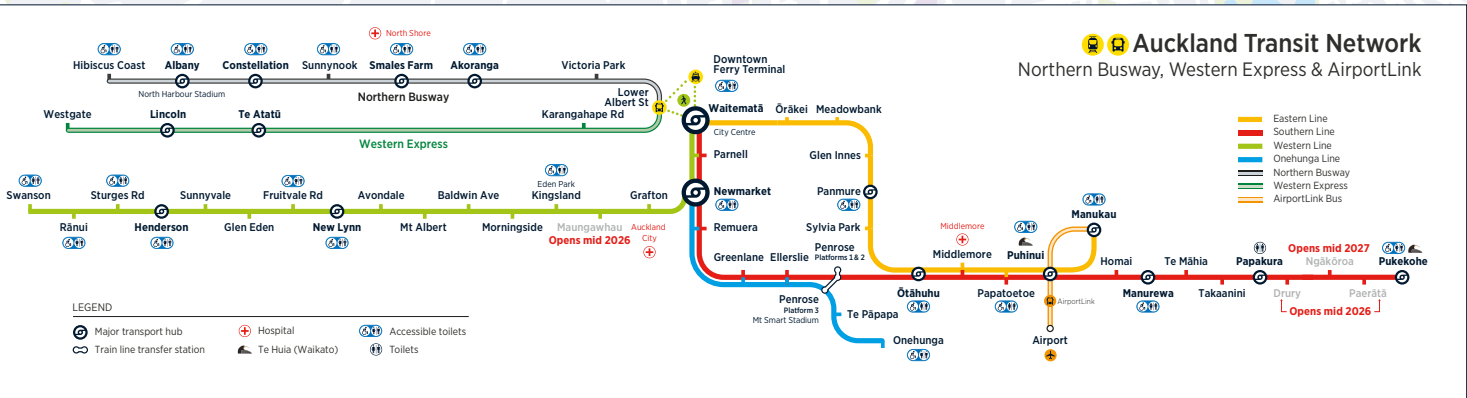

Or use the Journey Planner on our website.
at.govt.nz/journeyplanner

Download your AT Mobile app

KT • Key

- Ferry terminal
- Hospital
- Key station or connection point
- Park and Ride
- Train line - Underground
- Train line - Overground
- Train station

Henderson Station

Tūnga Pahi • Bus Stop 1653

- 14 Great North Rd, New Lynn
- 162 Glendene, Kelston

Henderson

Tūnga Pahi • Bus Stop 5841

- 12 Westgate, Hobsonville, Greenhithe, Constellation Station
- 13 Te Atatu Rd, Te Atatu Bus Interchange, Te Atatu Peninsula
- 14 Lincoln Rd, Lincoln Bus Interchange, Te Atatu Peninsula
- 135 Edmonton Rd, Te Atatu Bus Interchange, Te Atatu Peninsula
- 143 Sturges Rd, Rānui (Pooks Rd)
- 145 Henderson Valley Rd, Western Heights
- 147 Rānui, Swanson, Waitākere Township

Tūnga Pahi • Bus Stop 5860

- 15 Glen Eden
- 152 Sunnyvale, Glen Eden

Accessible Entrance Te Ara Pūkeke

Accessible Entrance Railside Ave

WestCity Waitākere

New Lynn Station

Tūnga Pahi • Bus Stop 5906

- 22N New North Rd, City Centre
- 67A Avondale, Stoddard Rd, Carr Rd, Onehunga, Church St, Ōtāhuhu Town Centre, Ōtāhuhu Station
- 67B Avondale, Stoddard Rd, Carr Rd, Onehunga
- 149 Rosebank, Te Atatu Bus Interchange, Lincoln Bus Interchange, Rānui
- 191 Rosebank, Blockhouse Bay, Lynfield

New Lynn

Accessible Entrances Totara Ave & Clark St

Tūnga Pahi • Bus Stop 5912

- 14 Henderson, Waitākere Hospital, Lincoln Bus Interchange
- 15 Glen Eden, Parrs Park
- 152 Glen Eden, Parrs Park

Tūnga Pahi • Bus Stop 5914