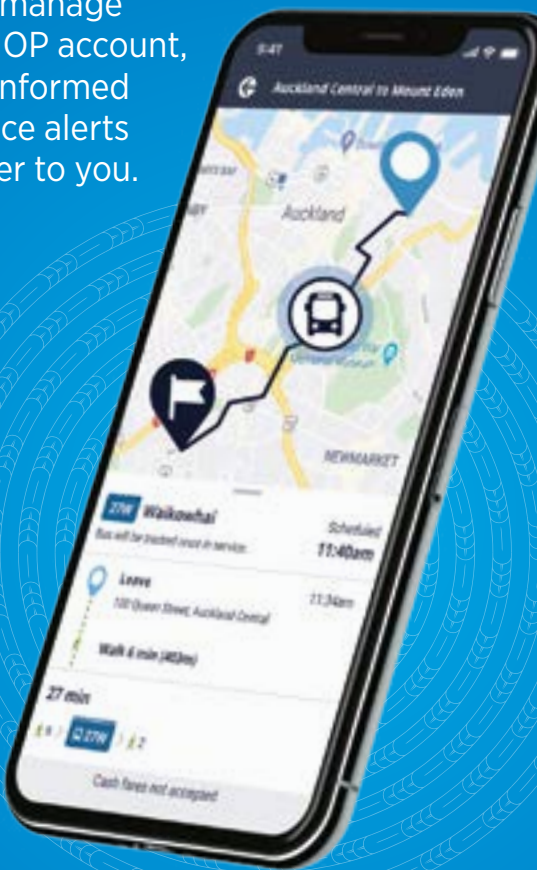

Tūnga Pahi • Bus Stop 5860

- 15 Glen Eden
- 152 Sunnyvale, Glen Eden

Accessible Entrance Te Ara Pūkeke

Accessible Entrance Railside Ave

WestCity Waitākere

New Lynn Station

Tūnga Pahi • Bus Stop 5906

- 22N New North Rd, City Centre
- 67A Avondale, Stoddard Rd, Carr Rd, Onehunga, Church St, Ōtāhuhu Town Centre, Ōtāhuhu Station
- 67B Avondale, Stoddard Rd, Carr Rd, Onehunga
- 149 Rosebank, Te Atatu Bus Interchange, Lincoln Bus Interchange, Rānui
- 191 Rosebank, Blockhouse Bay, Lynfield

Live departures: know when your bus or train will arrive

Live departures on your **AT Mobile App** lets you track your bus or train in real time. You'll know exactly when your ride will arrive at your stop.

Download your
AT Mobile app

Remember: To purchase your ticket before boarding.
Tickets can be purchased from Ticket & Top-up machines at all stations and from ticket offices.

Unlock Auckland with AT Mobile

Plan and track your journeys, manage your AT HOP account, and stay informed with service alerts that matter to you.

at.govt.nz/atmobile

Fare Zones & Boundaries

- Warkworth
- East Coast/South Rodney
- Lower North Shore
- Waitākere
- City
- Isthmus
- Waiheke
- Manukau North
- Manukau South