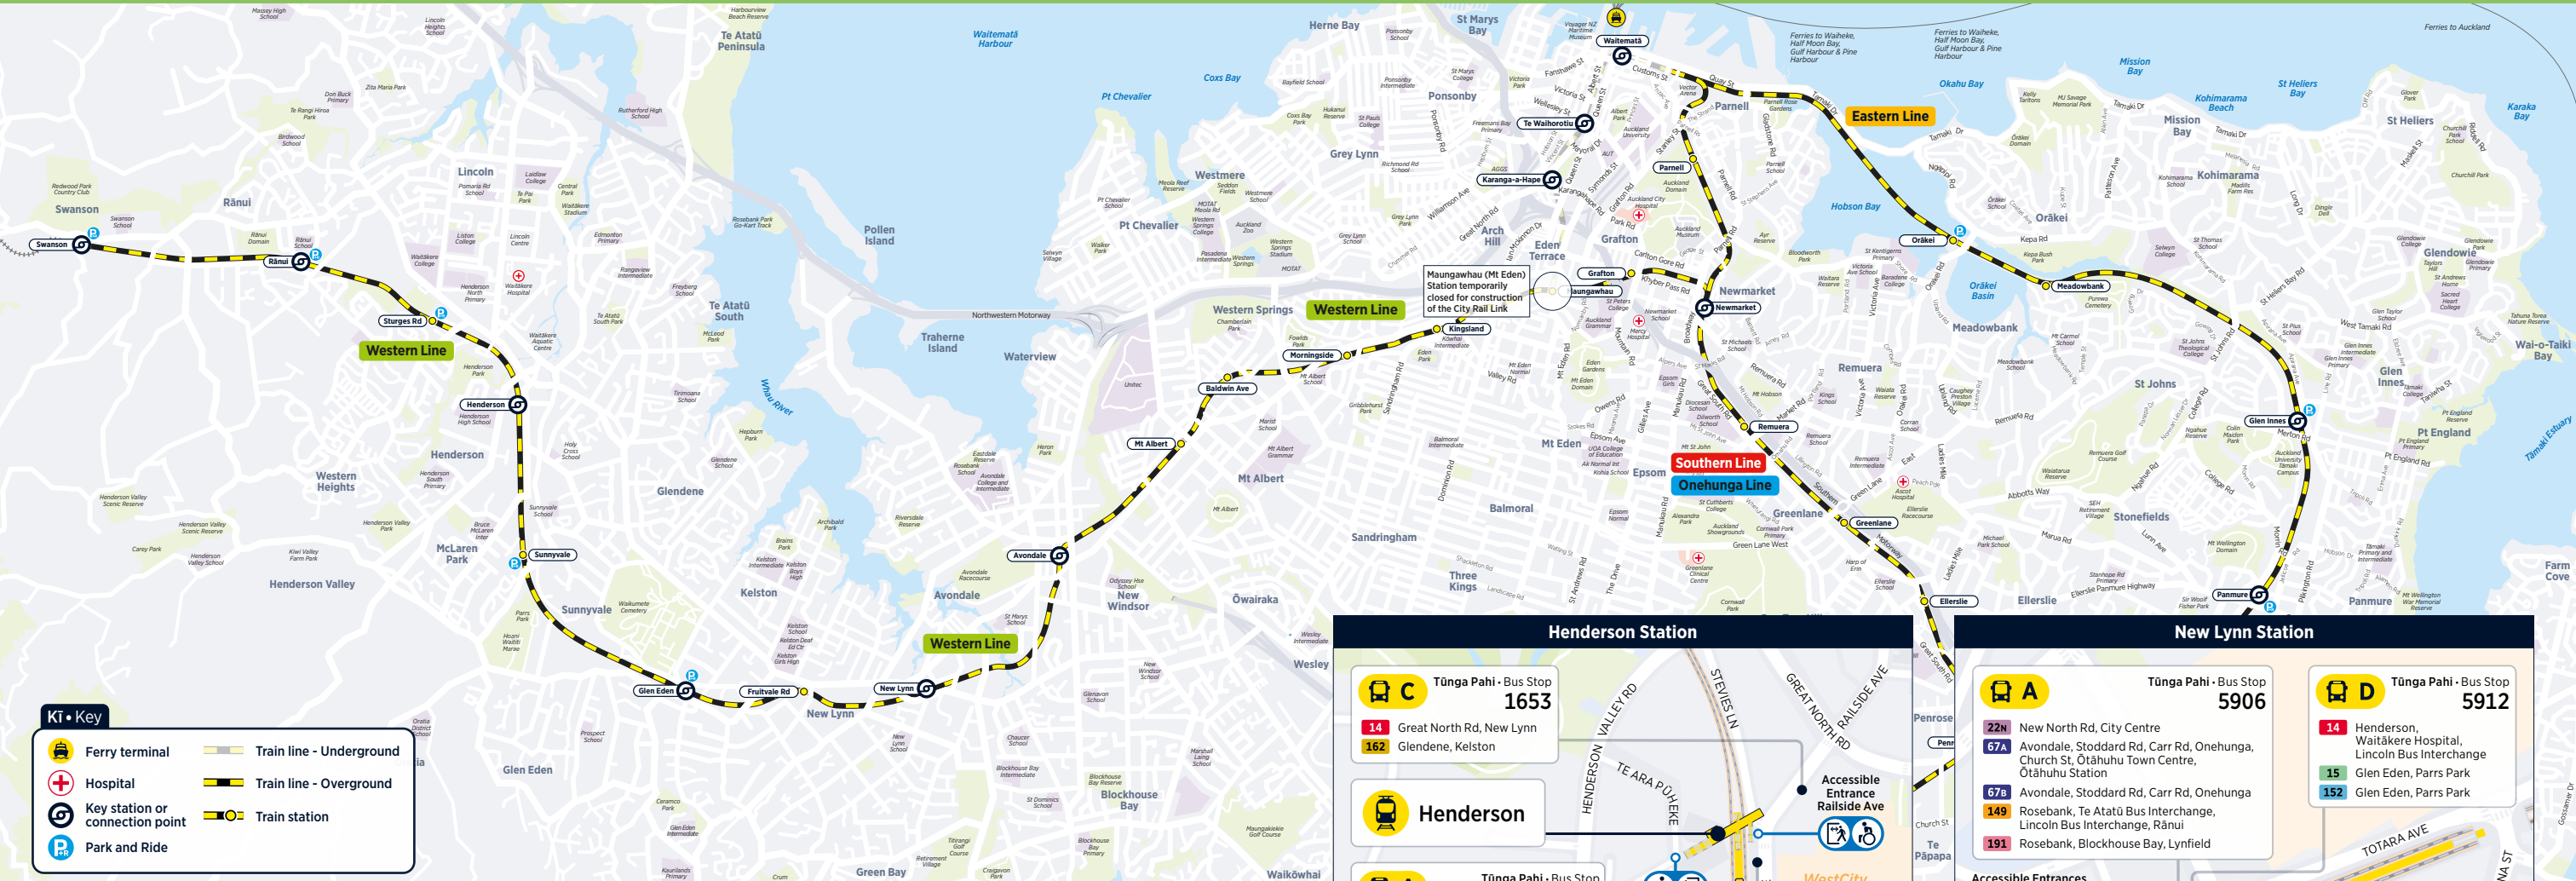

Or use the Journey Planner on our website.
at.govt.nz/journeyplanner

Download your AT Mobile app

KT • Key

- Ferry terminal
- Hospital
- Key station or connection point
- Park and Ride
- Train line - Underground
- Train line - Overground
- Train station

Tūnga Pahi • Bus Stop 5860

- 15 Glen Eden
- 152 Sunnyvale, Glen Eden

Accessible Entrance Te Ara Pūkeke

Accessible Entrance Railside Ave

WestCity Waitākere

New Lynn Station

Tūnga Pahi • Bus Stop 5906

- 22N New North Rd, City Centre
- 67A Avondale, Stoddard Rd, Carr Rd, Onehunga, Church St, Ōtāhuhu Town Centre, Ōtāhuhu Station
- 67B Avondale, Stoddard Rd, Carr Rd, Onehunga
- 149 Rosebank, Te Atatu Bus Interchange, Lincoln Bus Interchange, Rānui
- 191 Rosebank, Blockhouse Bay, Lynfield