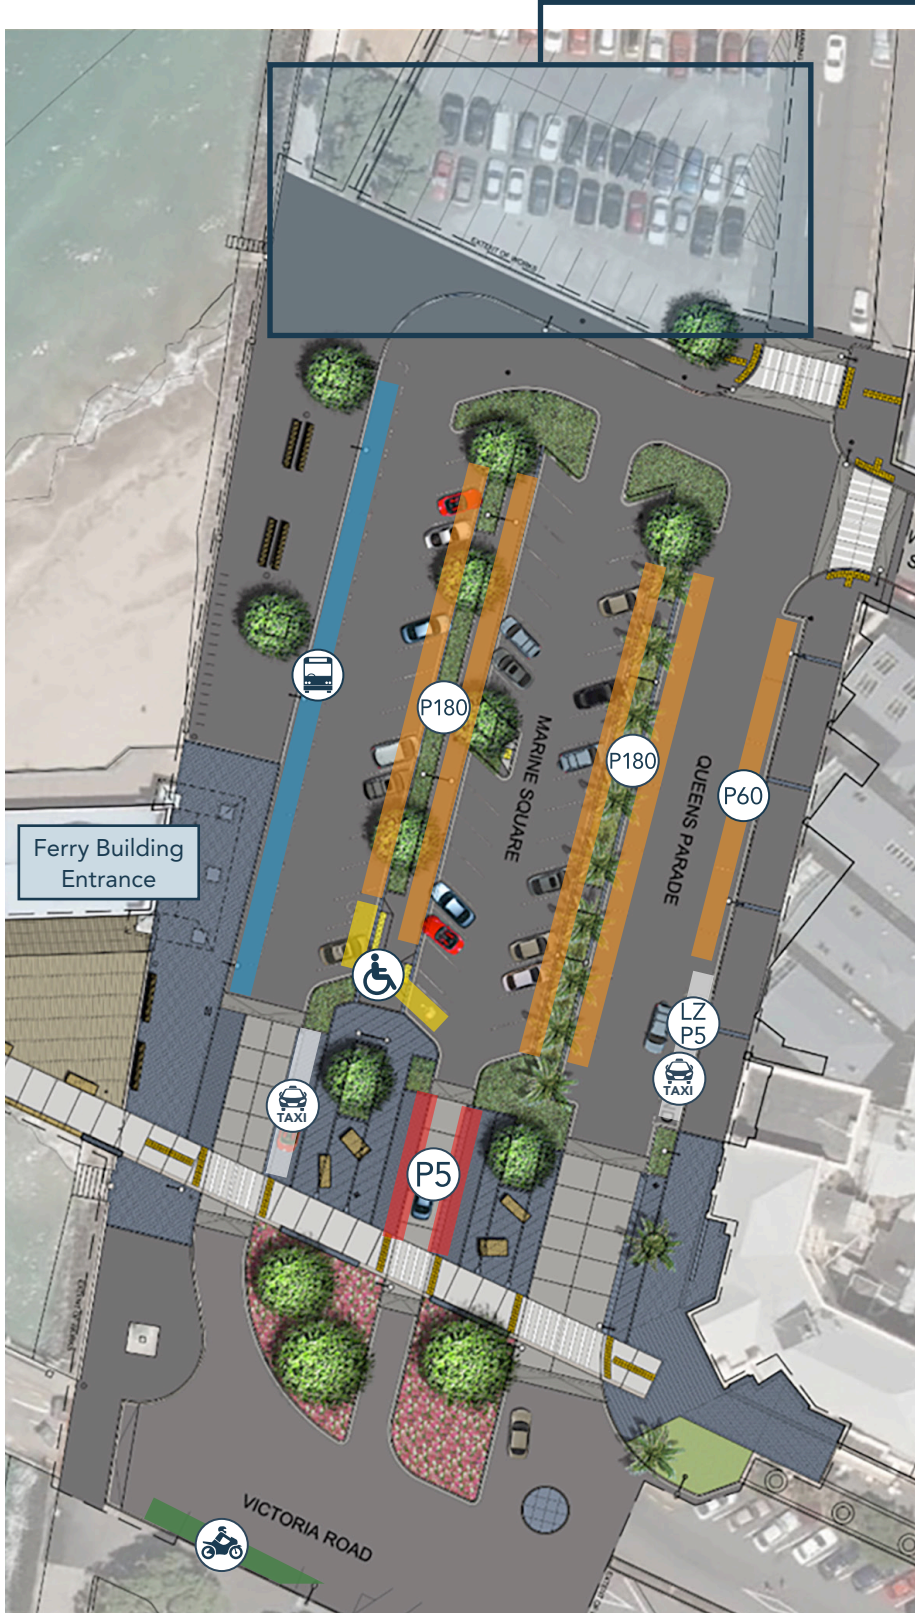

Devonport Wharf Parking restrictions

As part of the development of Devonport Wharf there will be changes to parking restrictions.

Queens Parade long term car park

- P24 Hour (47 spaces)
At all times
- Car pool parking (47 spaces)
Midnight to 9.30am
- Mobility parking
At all times (2 spaces)

- Bus Stop
At all Times
- P60 P60
8am to 6pm Mon–Sun
- P180 P180
At all times
- P180 P180
Mobility parking
At all times (3 spaces)
- LZ P5 Loading Zone P5
6.30am to 6pm Mon–Sun
- Taxi stand
At all other times
- P5 P5
Drop-off and pick-up
At all times
- Motorcycle park
At all times