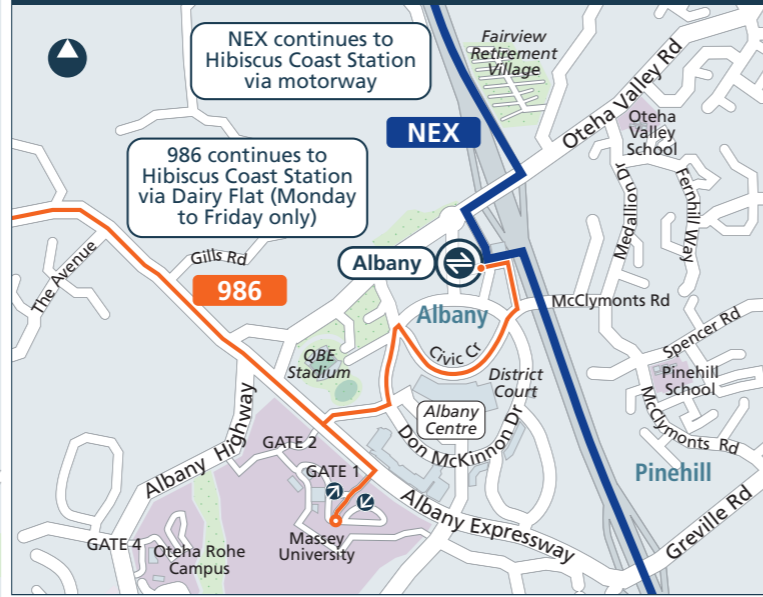

991X and 981 continue to Hatfields Beach and Waiwera

Silverdale routes to Hibiscus Coast Station

Silverdale routes from Hibiscus Coast Station

See detailed Silverdale inset maps

Hibiscus Coast Station and Park and Ride

Albany Station Bus Routes

Hibiscus Coast Bus Routes

	NEX	Northern EXPRESS to Britomart
	981	Waiwera, Orewa, Hibiscus Coast Station, Silverdale, Manly
	982	Orewa, Hibiscus Coast Station, Silverdale, Manly, Gulf Harbour
	983	Gulf Harbour to Hibiscus Coast Station via Red Beach
	984	Orewa to Hibiscus Coast Station via Maygrove
	985	Orewa to Hibiscus Coast Station via Millwater
	986	Hibiscus Coast Station to Albany Station via Dairy Flat
	987	Arkles Bay Loop
	988	Gulf Harbour Ferry Terminal to The Plaza
	991X	EXPRESS Waiwera to City Centre
	992X	EXPRESS Gulf Harbour to City Centre

Key Symbols

- Bus station
- Ferry Terminal
- Services in this direction only

986 continues to Albany Station via Massey University and Albany Centre

991X
992X
NEX

NEX to Britomart via all Busway Stations. 991X and 992X to City via motorway, Constellation Station and busway

981
982
992X

983

Manly
Manly Shops

992X
981
982
988

Gulf Harbour

Ferries to Auckland

Key Symbols

- Bus station
- Ferry Terminal
- Services in this direction only