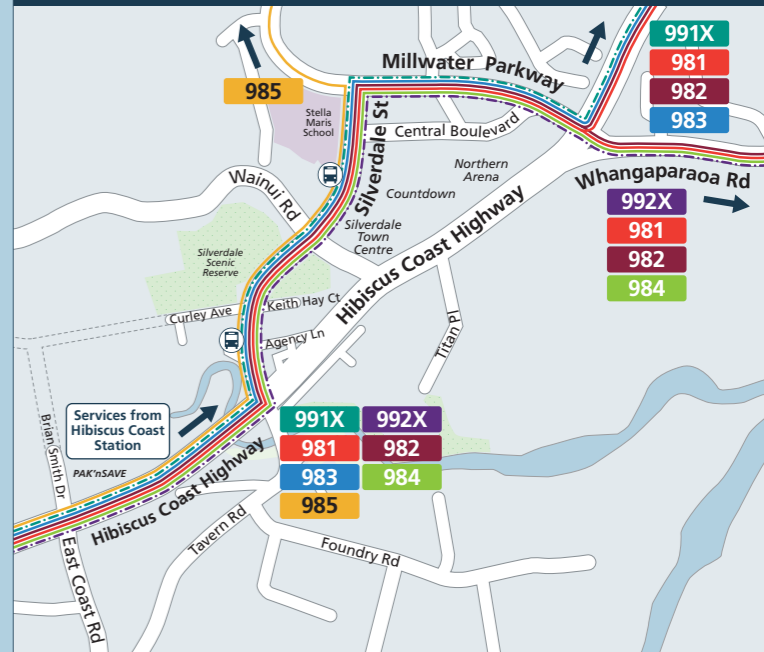

991X and 981 continue to Hatfields Beach and Waiwera

Silverdale routes to Hibiscus Coast Station

Silverdale routes from Hibiscus Coast Station

See detailed Silverdale inset maps

Hibiscus Coast Station and Park and Ride

Albany Station Bus Routes

Hibiscus Coast Bus Routes

	NEX	Northern EXPRESS to Britomart
	981	Waiwera, Orewa, Hibiscus Coast Station, Silverdale, Manly
	982	Orewa, Hibiscus Coast Station, Silverdale, Manly, Gulf Harbour
	983	Gulf Harbour to Hibiscus Coast Station via Red Beach
	984	Orewa to Hibiscus Coast Station via Maygrove
	985	Orewa to Hibiscus Coast Station via Millwater
	986	Hibiscus Coast Station to Albany Station via Dairy Flat
	987	Arkles Bay Loop
	988	Gulf Harbour Ferry Terminal to The Plaza
	991X	EXPRESS Waiwera to City Centre
	992X	EXPRESS Gulf Harbour to City Centre

Key Symbols

- Bus station
- Ferry Terminal
- Services in this direction only

986 continues to Albany Station via Massey University and Albany Centre

991X
992X
NEX

NEX to Britomart via all Busway Stations. 991X and 992X to City via motorway, Constellation Station and busway

981
982
992X

983

Manly
Manly Shops

992X
981
982
988

Gulf Harbour

Ferries to Auckland

Key Symbols

- Bus station
- Ferry Terminal
- Services in this direction only