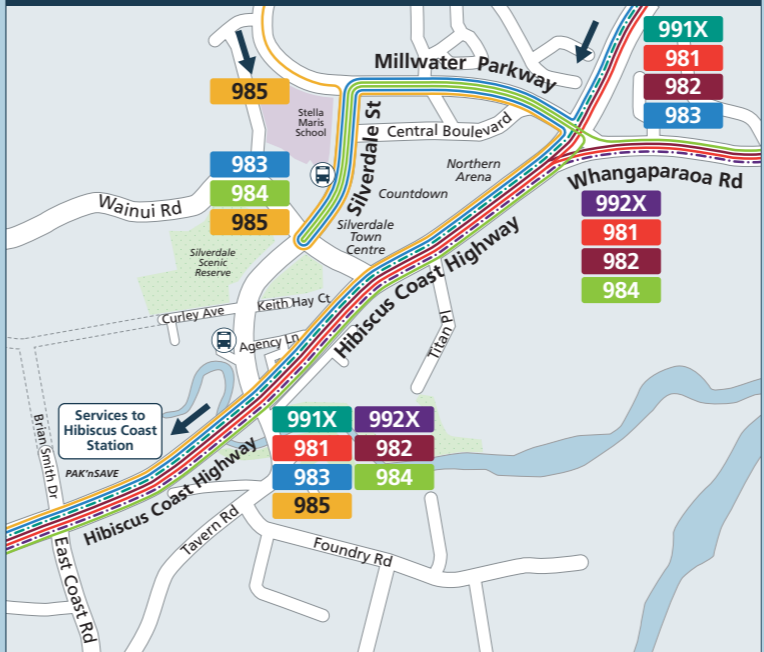

991X and 981 continue to Hatfields Beach and Waiwera

Silverdale routes to Hibiscus Coast Station

Silverdale routes from Hibiscus Coast Station

See detailed Silverdale inset maps

Hibiscus Coast Station and Park and Ride

Albany Station Bus Routes

Hibiscus Coast Bus Routes

	NEX	Northern EXPRESS to Britomart
	981	Waiwera, Orewa, Hibiscus Coast Station, Silverdale, Manly
	982	Orewa, Hibiscus Coast Station, Silverdale, Manly, Gulf Harbour
	983	Gulf Harbour to Hibiscus Coast Station via Red Beach
	984	Orewa to Hibiscus Coast Station via Maygrove
	985	Orewa to Hibiscus Coast Station via Millwater
	986	Hibiscus Coast Station to Albany Station via Dairy Flat
	987	Arkles Bay Loop
	988	Gulf Harbour Ferry Terminal to The Plaza
	991X	EXPRESS Waiwera to City Centre
	992X	EXPRESS Gulf Harbour to City Centre

Key Symbols

- Bus station
- Ferry Terminal
- Services in this direction only

986 continues to Albany Station via Massey University and Albany Centre

991X
992X
NEX

NEX to Britomart via all Busway Stations. 991X and 992X to City via motorway, Constellation Station and busway

981
982
992X

983

Manly
Manly Shops

992X
981
982
988

Gulf Harbour

Ferries to Auckland

Key Symbols

- Bus station
- Ferry Terminal
- Services in this direction only