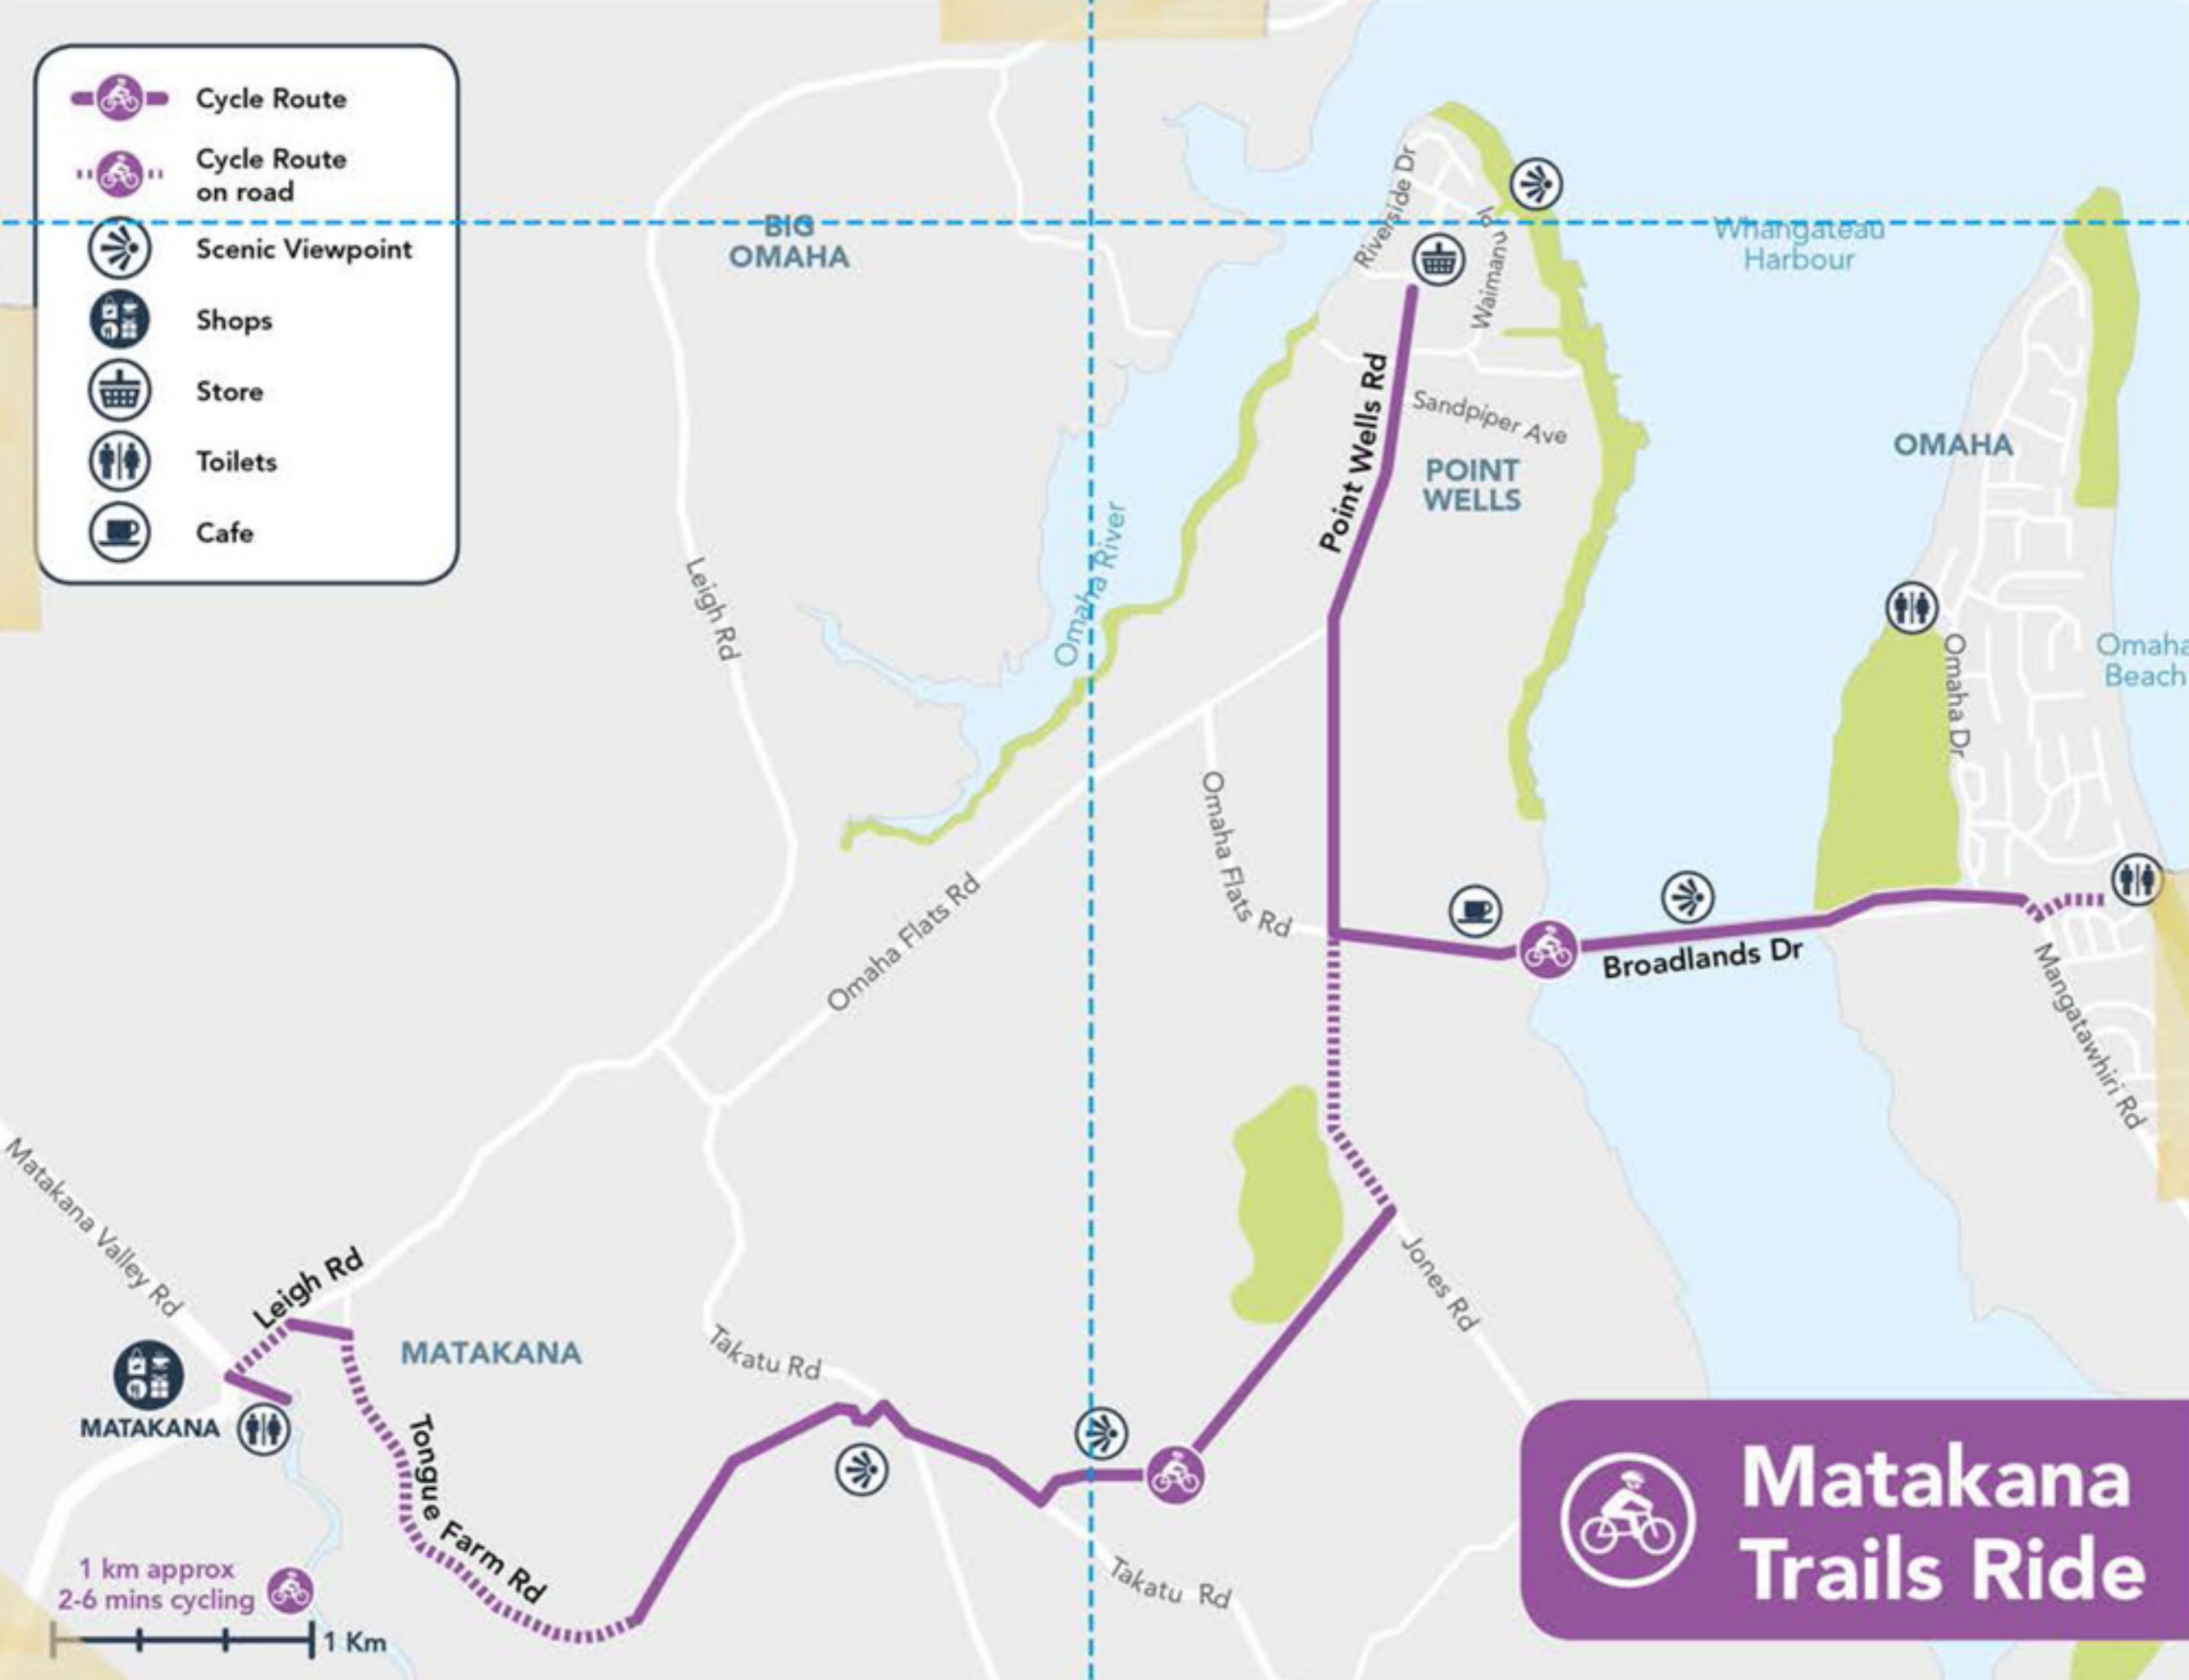

-  Cycle Route
-  Cycle Route on road
-  Scenic Viewpoint
-  Shops
-  Store
-  Toilets
-  Cafe

 **Matakana Trails Ride**

1 km approx
2-6 mins cycling 

1 Km