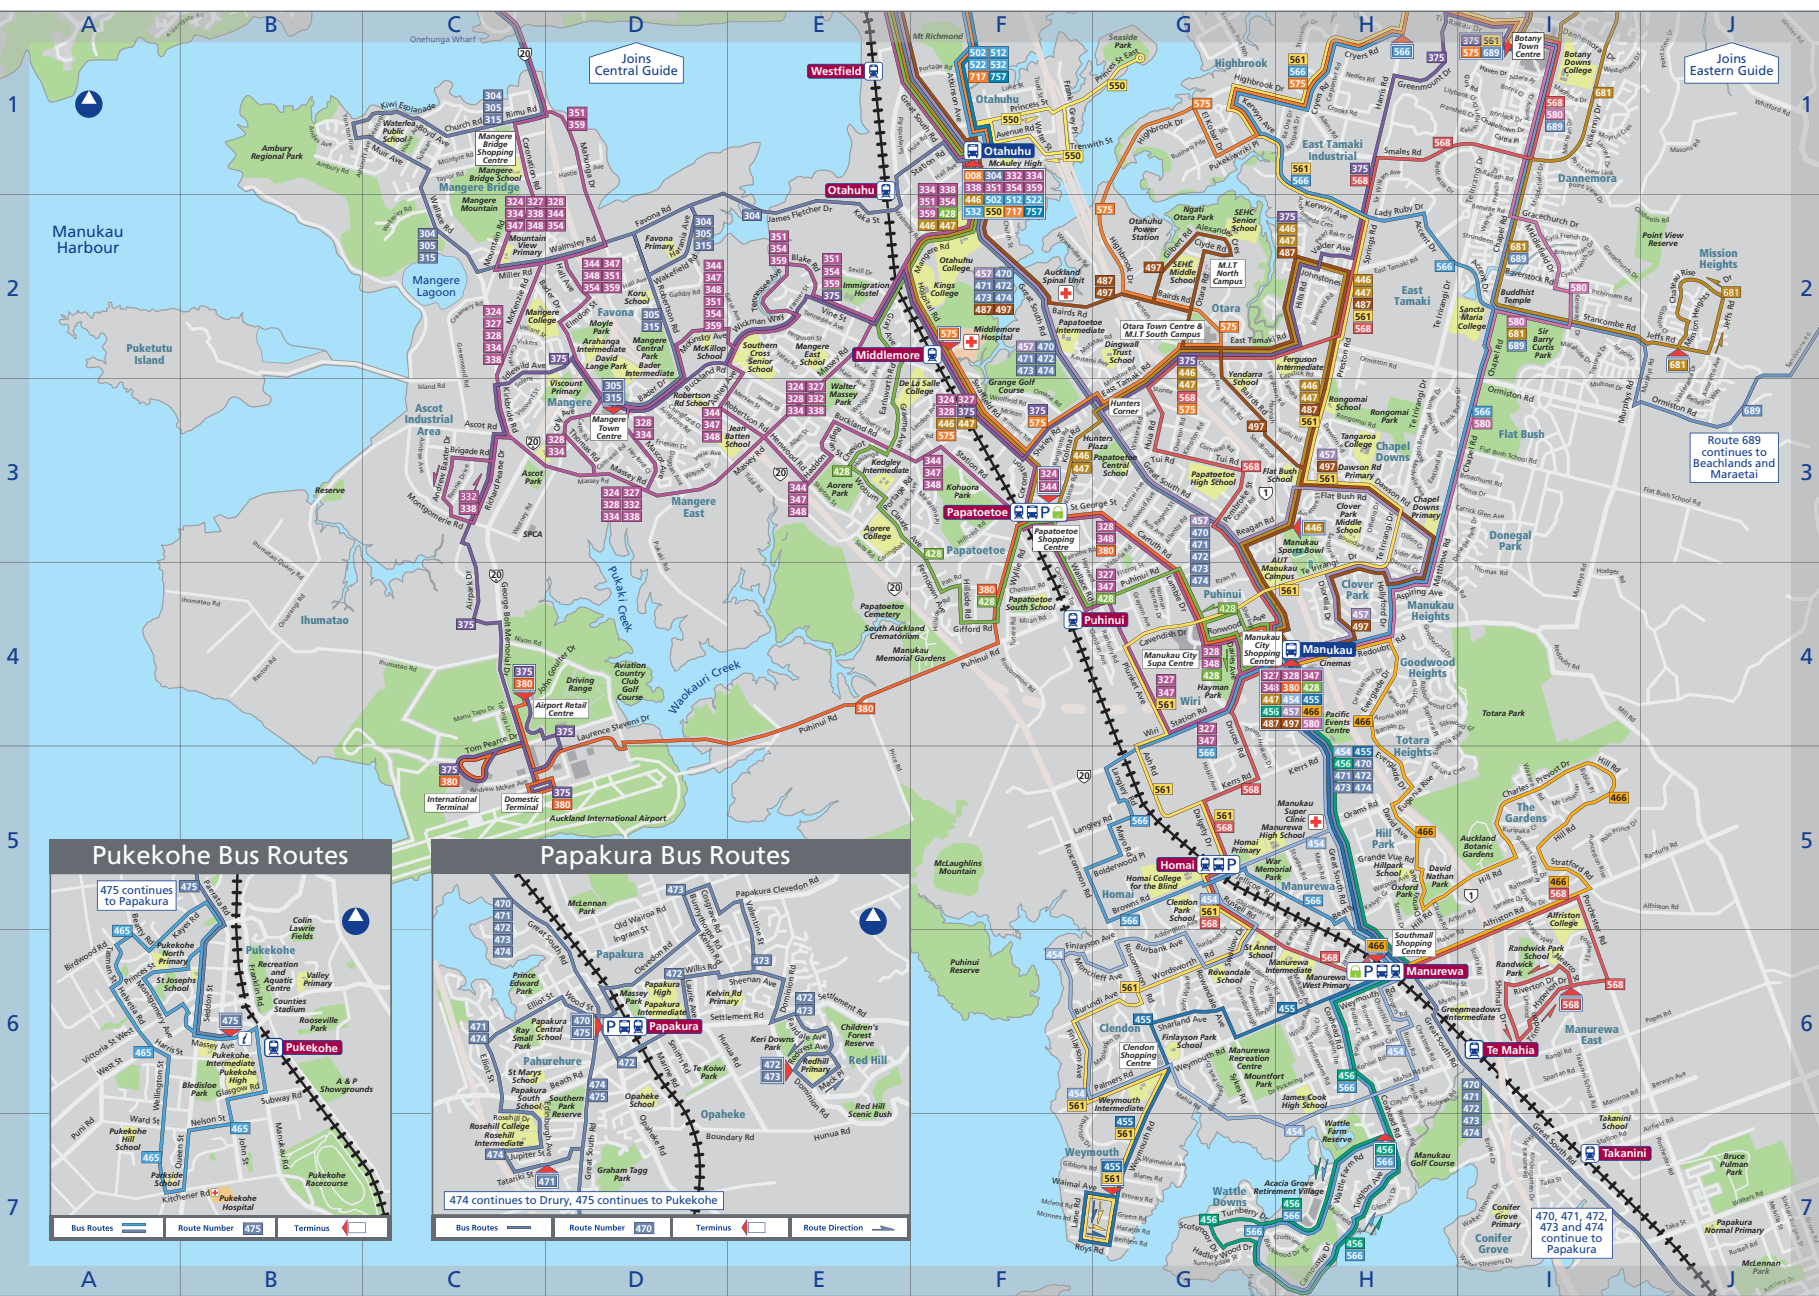

Destinations/Points of Interest

SUBURBS	MAP REFERENCE
Auckland Airport	C5
Chapel Downs	H3
Clendon	G6
Clover Park	H4
Conifer Grove	I7
Dannemora	I1
East Tamaki	H2
Favona	D2
Flat Bush	H2
Goodwood Heights	H4
Hill Park	H5
Homai	G5
Hunters Corner	G3
Mangere	D3
Mangere Bridge	C1
Mangere East	E3
Manukau City Centre	G4
Manukau Heights	H4
Manurewa	H6
Middlemore	F2
Mission Heights	J2
Otahuu	F1
Otara	G2
Papatoetoe	F3
Puhinui	G4
Takanini	I7
The Gardens	H5
Totara Heights	H5
Wattle Downs	G7
Weymouth	F7

Attractions	
Rainbows End	G4

Stadiums and Venues	
Pacific Event Centre	H4

Hospitals	
Auckland Spinal Unit	F2
Kidz First Children's Hospital	Refer to Middlemore
Manukau Super Clinic	H5
Middlemore Hospital	F2

Parks and Gardens	
Auckland Botanic Gardens	I5

Shopping	
Airport Retail Centre	C4
Botany Town Centre	I1
Clendon Shopping Centre	G6
Papatoetoe Shopping Centre	F3
Mangere Bridge Shopping Centre	C1
Mangere Town Centre	D3
Manukau City Centre	G4
Manukau Supa Centre	G4
Southmall Shopping Centre	H6

Universities	
AUT Manukau Campus	G4
Manukau Institute of Technology	G2

Southern Suburbs Route Key

- Bus Station
- Train Station
- Park & Ride
- Cycle Locker
- Bus Routes
- Train Line
- Route Number
- Terminus
- Route Direction

Southern Suburbs Route Key

304	Otahuu to Midtown via Favona, Mangere Bridge and Manukau Rd
305, 315	Mangere to Midtown via Favona, Mangere Bridge and Manukau Rd
324	Papatoetoe to Downtown via Massey Rd, Pah Rd and Manukau Rd
327, 328	Manukau City to Downtown via Middlemore, Massey Rd, Pah Rd and Manukau Rd
332	Otahuu to Ascot Industrial Estate via Massey Rd
334	Otahuu to Downtown via Massey Rd, Pah Rd and Manukau Rd
338	Otahuu to Otahuu via Ascot Industrial Estate
344	Papatoetoe to Downtown via Bader Dr, Pah Rd and Manukau Rd

Southern Suburbs Route Key

347, 348	Manukau City to Downtown via Papatoetoe, Bader Dr, Pah Rd, Manukau Rd
351	Otahuu to Otahuu via Bader Dr and Mahunga Dr
354	Otahuu to Downtown via Bader Dr, Pah Rd and Manukau Rd
359	Otahuu to Manurewa via Mahunga Dr, Bader Dr and Otahuu
375	Botany to Airport via Otara, Middlemore and Mangere
380	Airport to Manukau City Centre via Papatoetoe
428	Manukau City to Otahuu via Puhinui
446	Otara to Otahuu via Middlemore
447	Manukau City to Downtown via Otara, Middlemore and Great South Rd

Southern Suburbs Route Key

472	Red Hill to Downtown via Great South Rd
473	Keri Hill to Downtown via Great South Rd
474	Drury to Downtown via Great South Rd
475	Pukekohe to Papakura
487	Manukau City to Downtown via Otara, Otahuu and Great South Rd
497	Manukau City to Downtown via Flat Bush, Otara, Otahuu & Great South Rd
561	Weymouth to East Tamaki via Wiri and Preston Rd
566	Wattle Downs to East Tamaki via Wiri, Manukau City and Chapel Rd
568	Manurewa East to Botany Downs via Manukau City and Otara

Southern Suburbs Route Key

575	Botany to Middlemore via Highbrook and Otara
580	Highland Park to Manukau City via Howick and Botany Town Centre (Buses continue toll-free from Manurewa as route 466)
681	Mission Heights to Downtown via Panmure, Ellerslie and Neomarket
689	Botany Town Centre to Beachlands and Marsael

Note: This guide shows all daytime services. Additional peak services also operate in most areas Monday to Friday. Full details on these services can be found in the relevant timetable brochure