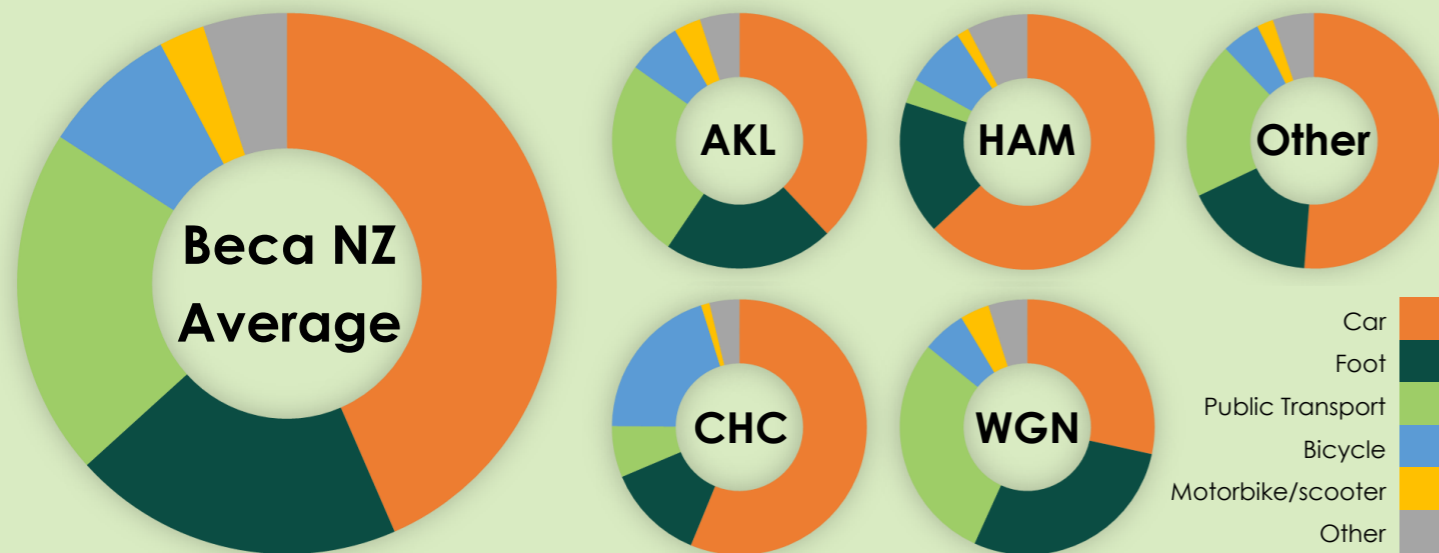

2015 SUSTAINABLE TRAVEL SURVEY SNAPSHOT

Our mission is to reduce Beca's environmental footprint from travel

Transport modes by office

How the weather affects our commutes

Average car occupancy

Average hours per week