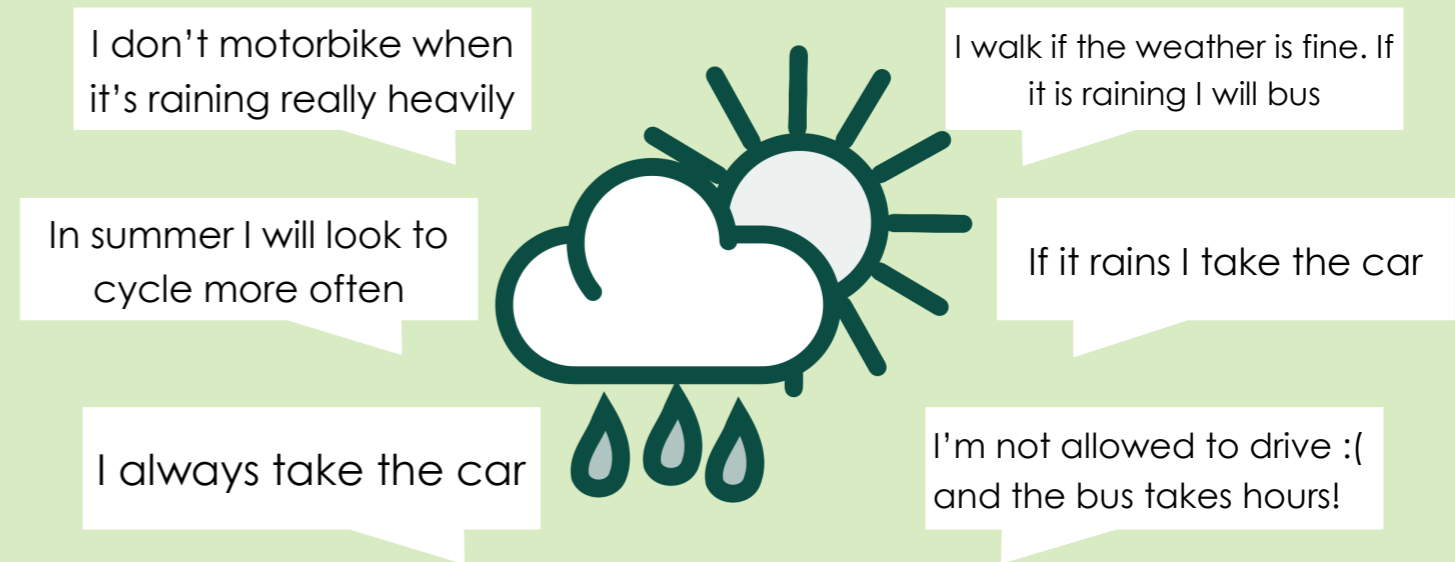

2015 SUSTAINABLE TRAVEL SURVEY SNAPSHOT

Our mission is to reduce Beca's environmental footprint from travel

Transport modes by office

How the weather affects our commutes

Average car occupancy

Average hours per week