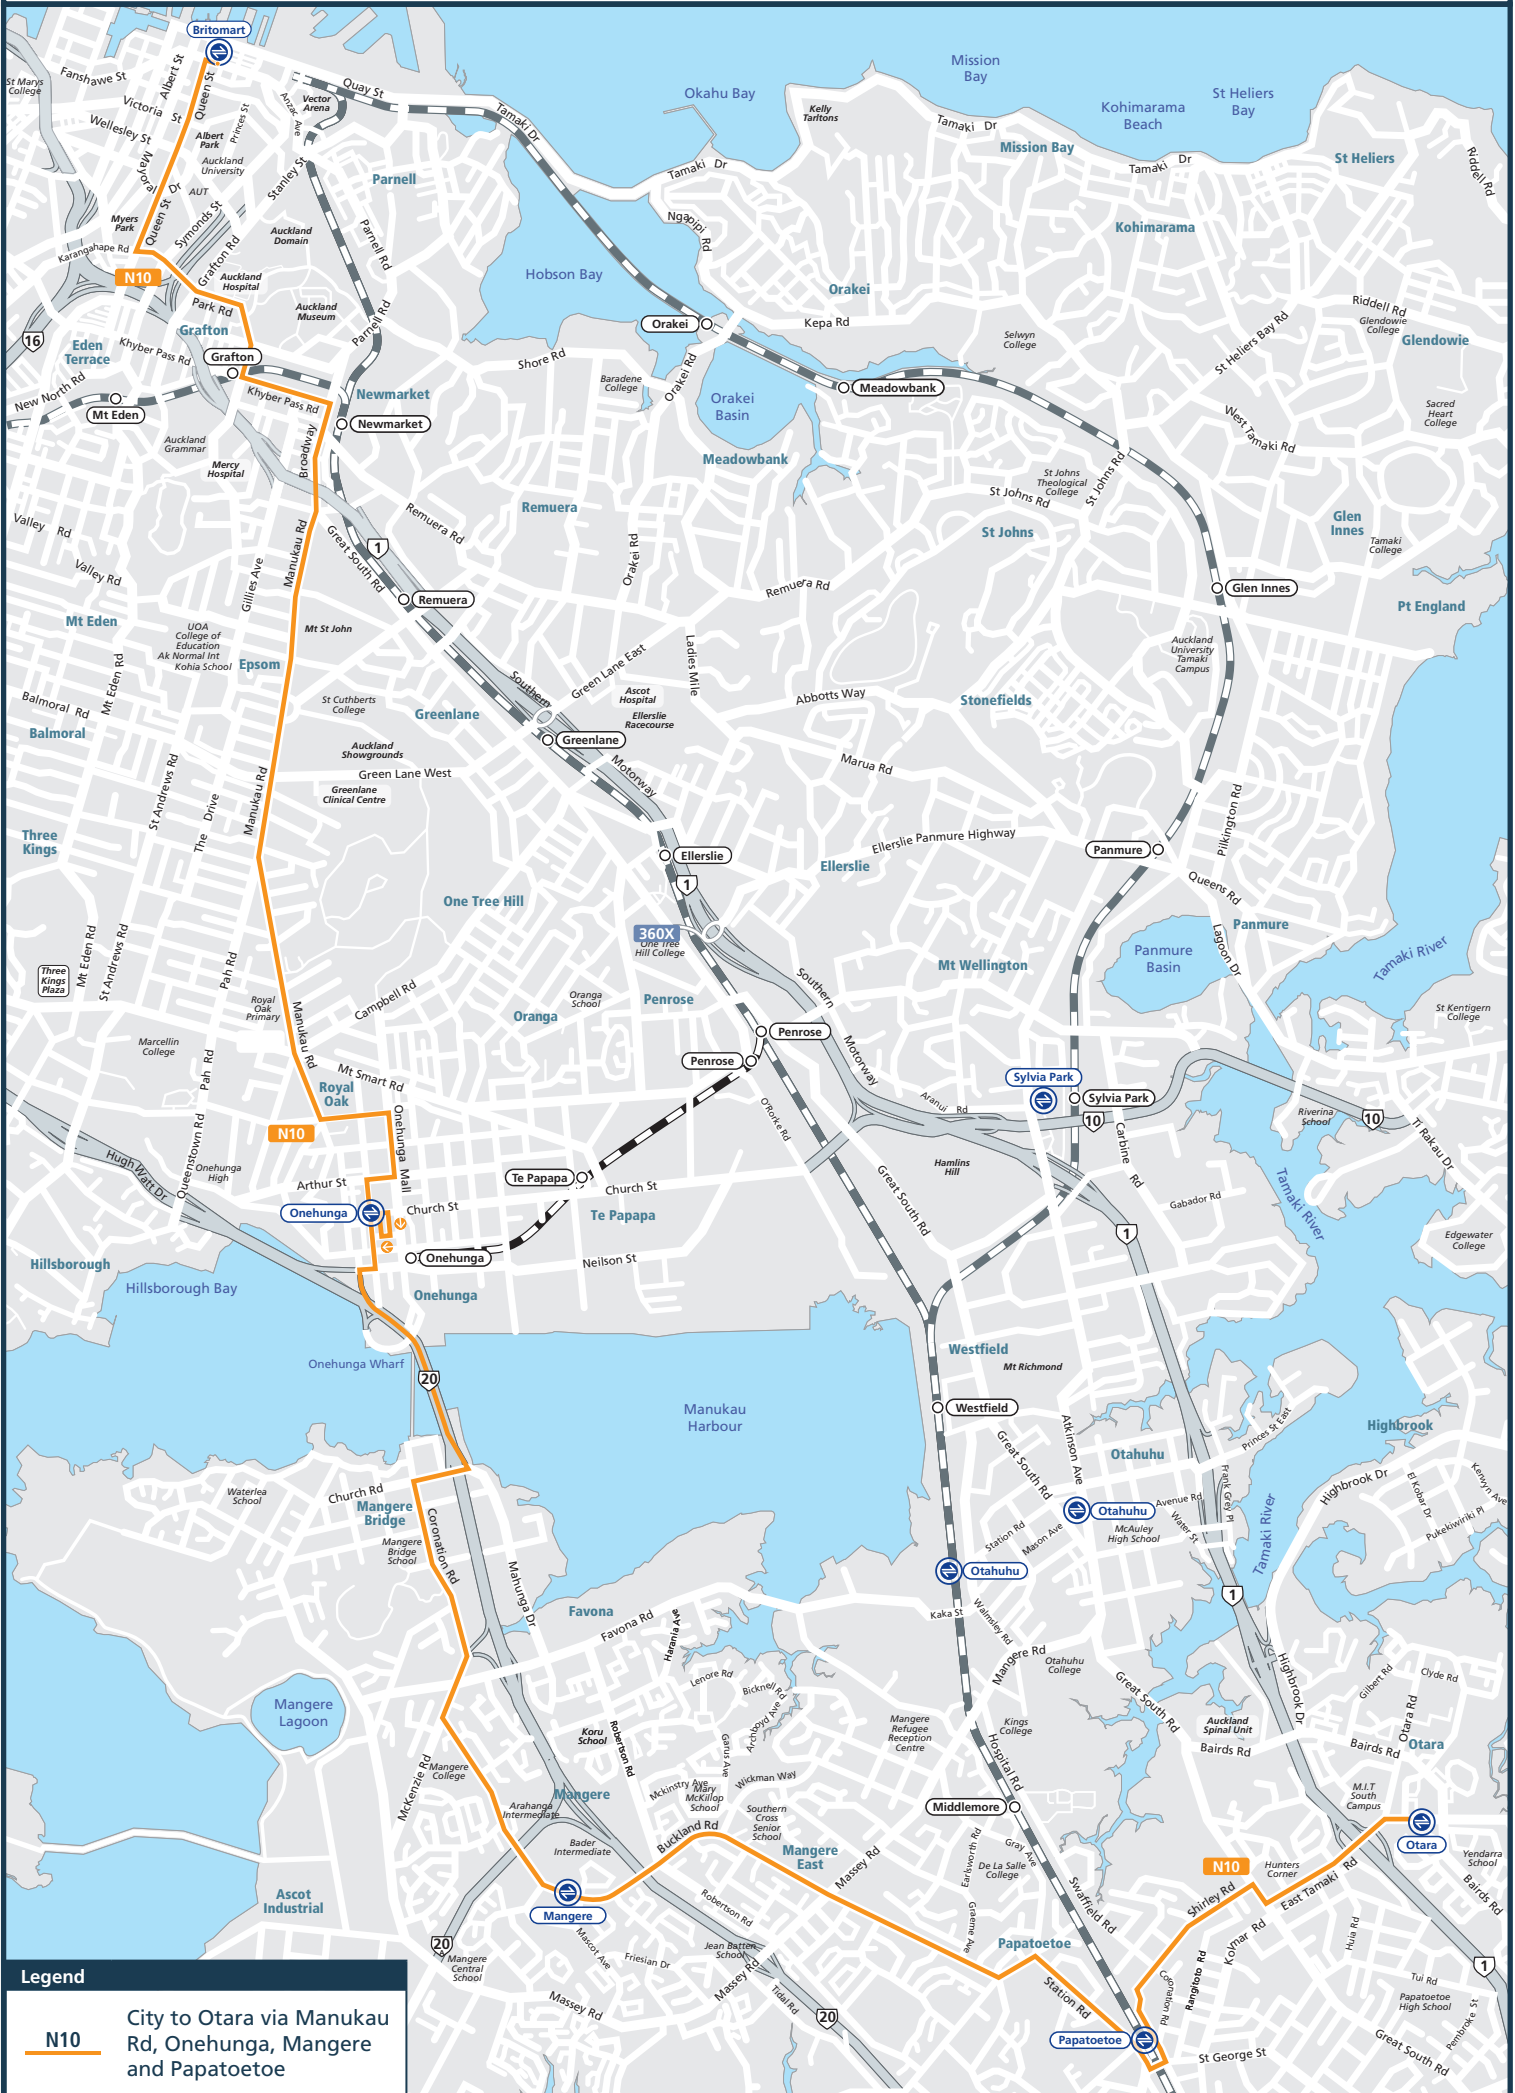

ROUTE N10 - CITY TO OTARA VIA MANUKAU RD, ONEHUNGA, MANGERE AND PAPATOETOE

Legend

N10 City to Otara via Manukau Rd, Onehunga, Mangere and Papatoetoe