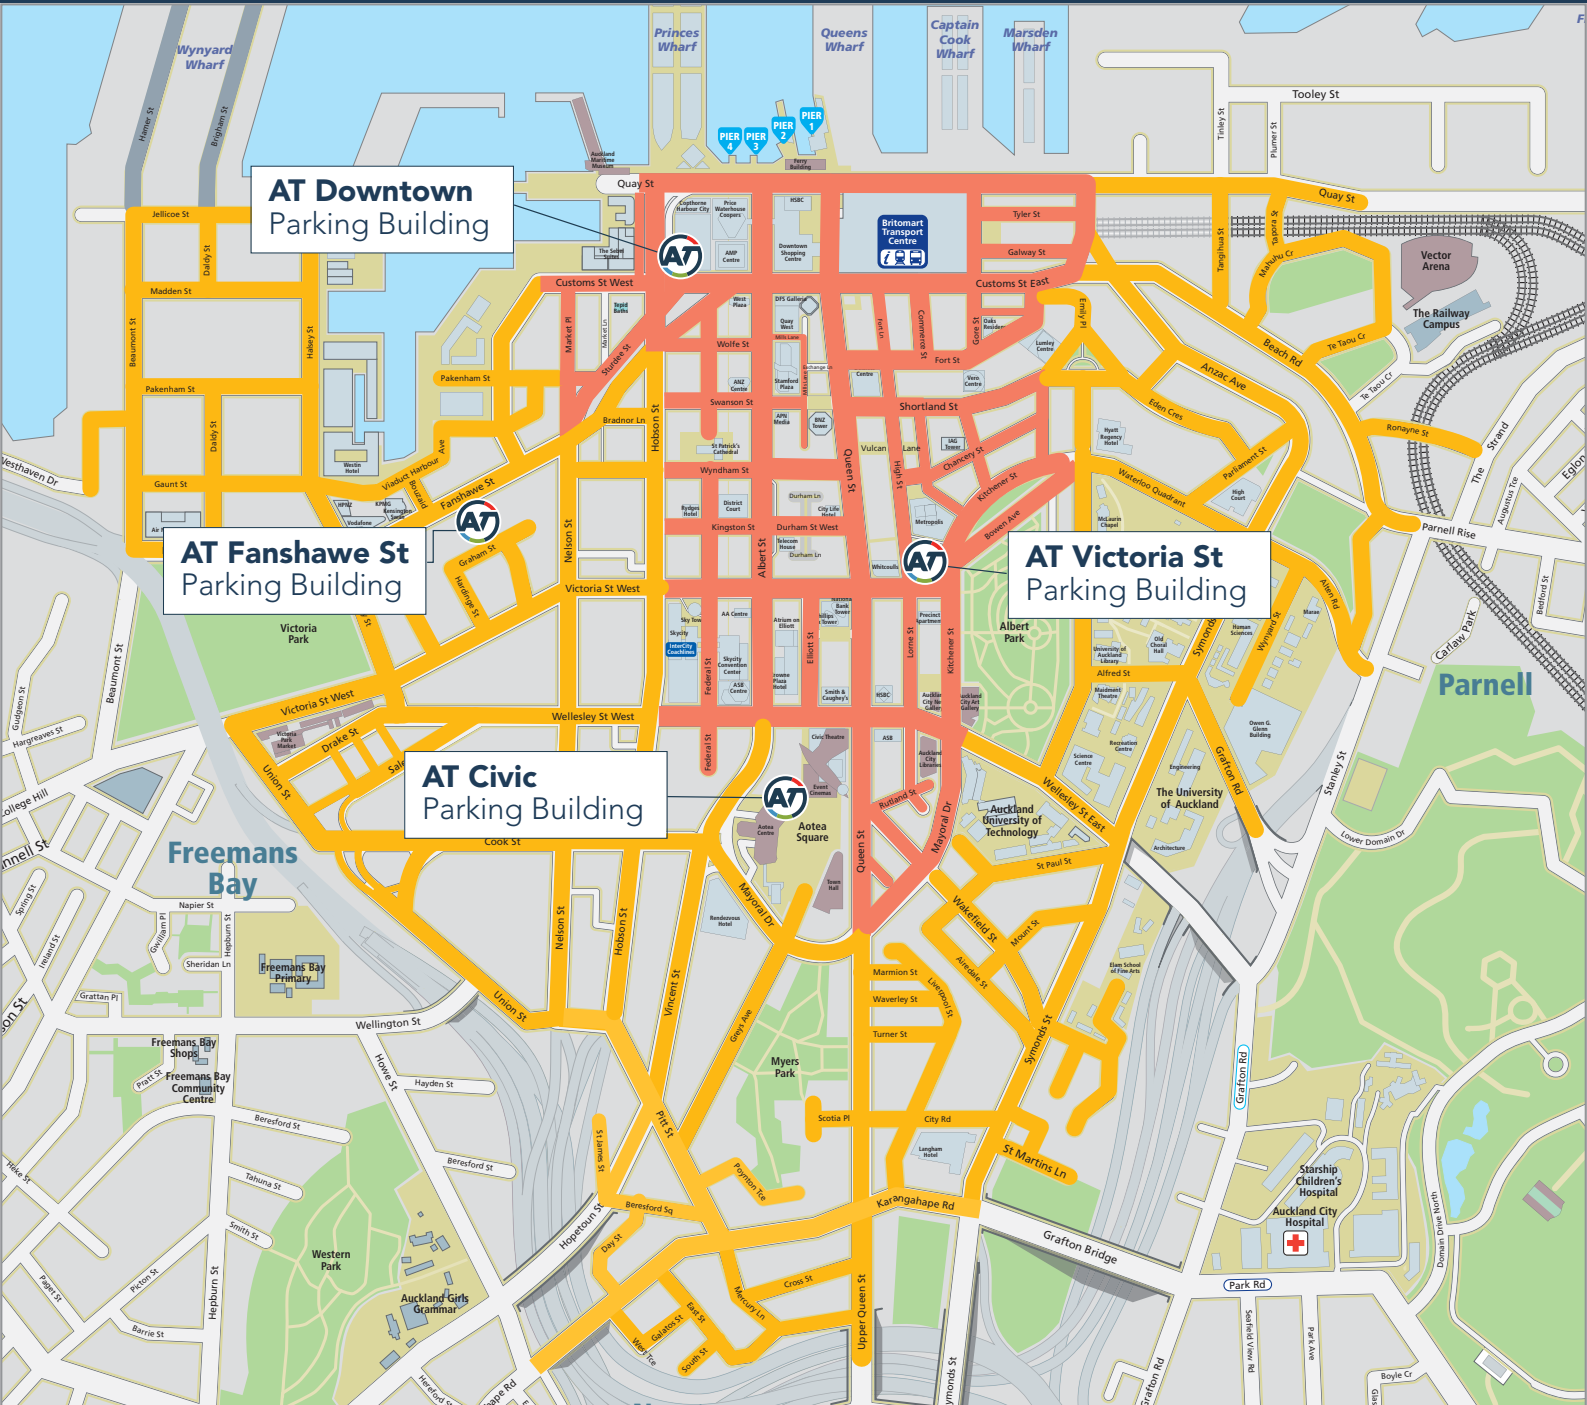

City centre parking zone

		0-2 hours	2+ hours
ZONE 1	Monday – Friday, 8am-6pm	\$4.50 per hour	\$9 per hour
	Monday – Friday, 6pm-10pm	\$2 per hour	
	Saturday, Sunday and public holidays, 8am-10pm	\$2 per hour	
ZONE 2	Monday – Friday, 8am-6pm	\$3 per hour	\$6 per hour
	Saturday, 8am-6pm	\$1 per hour	