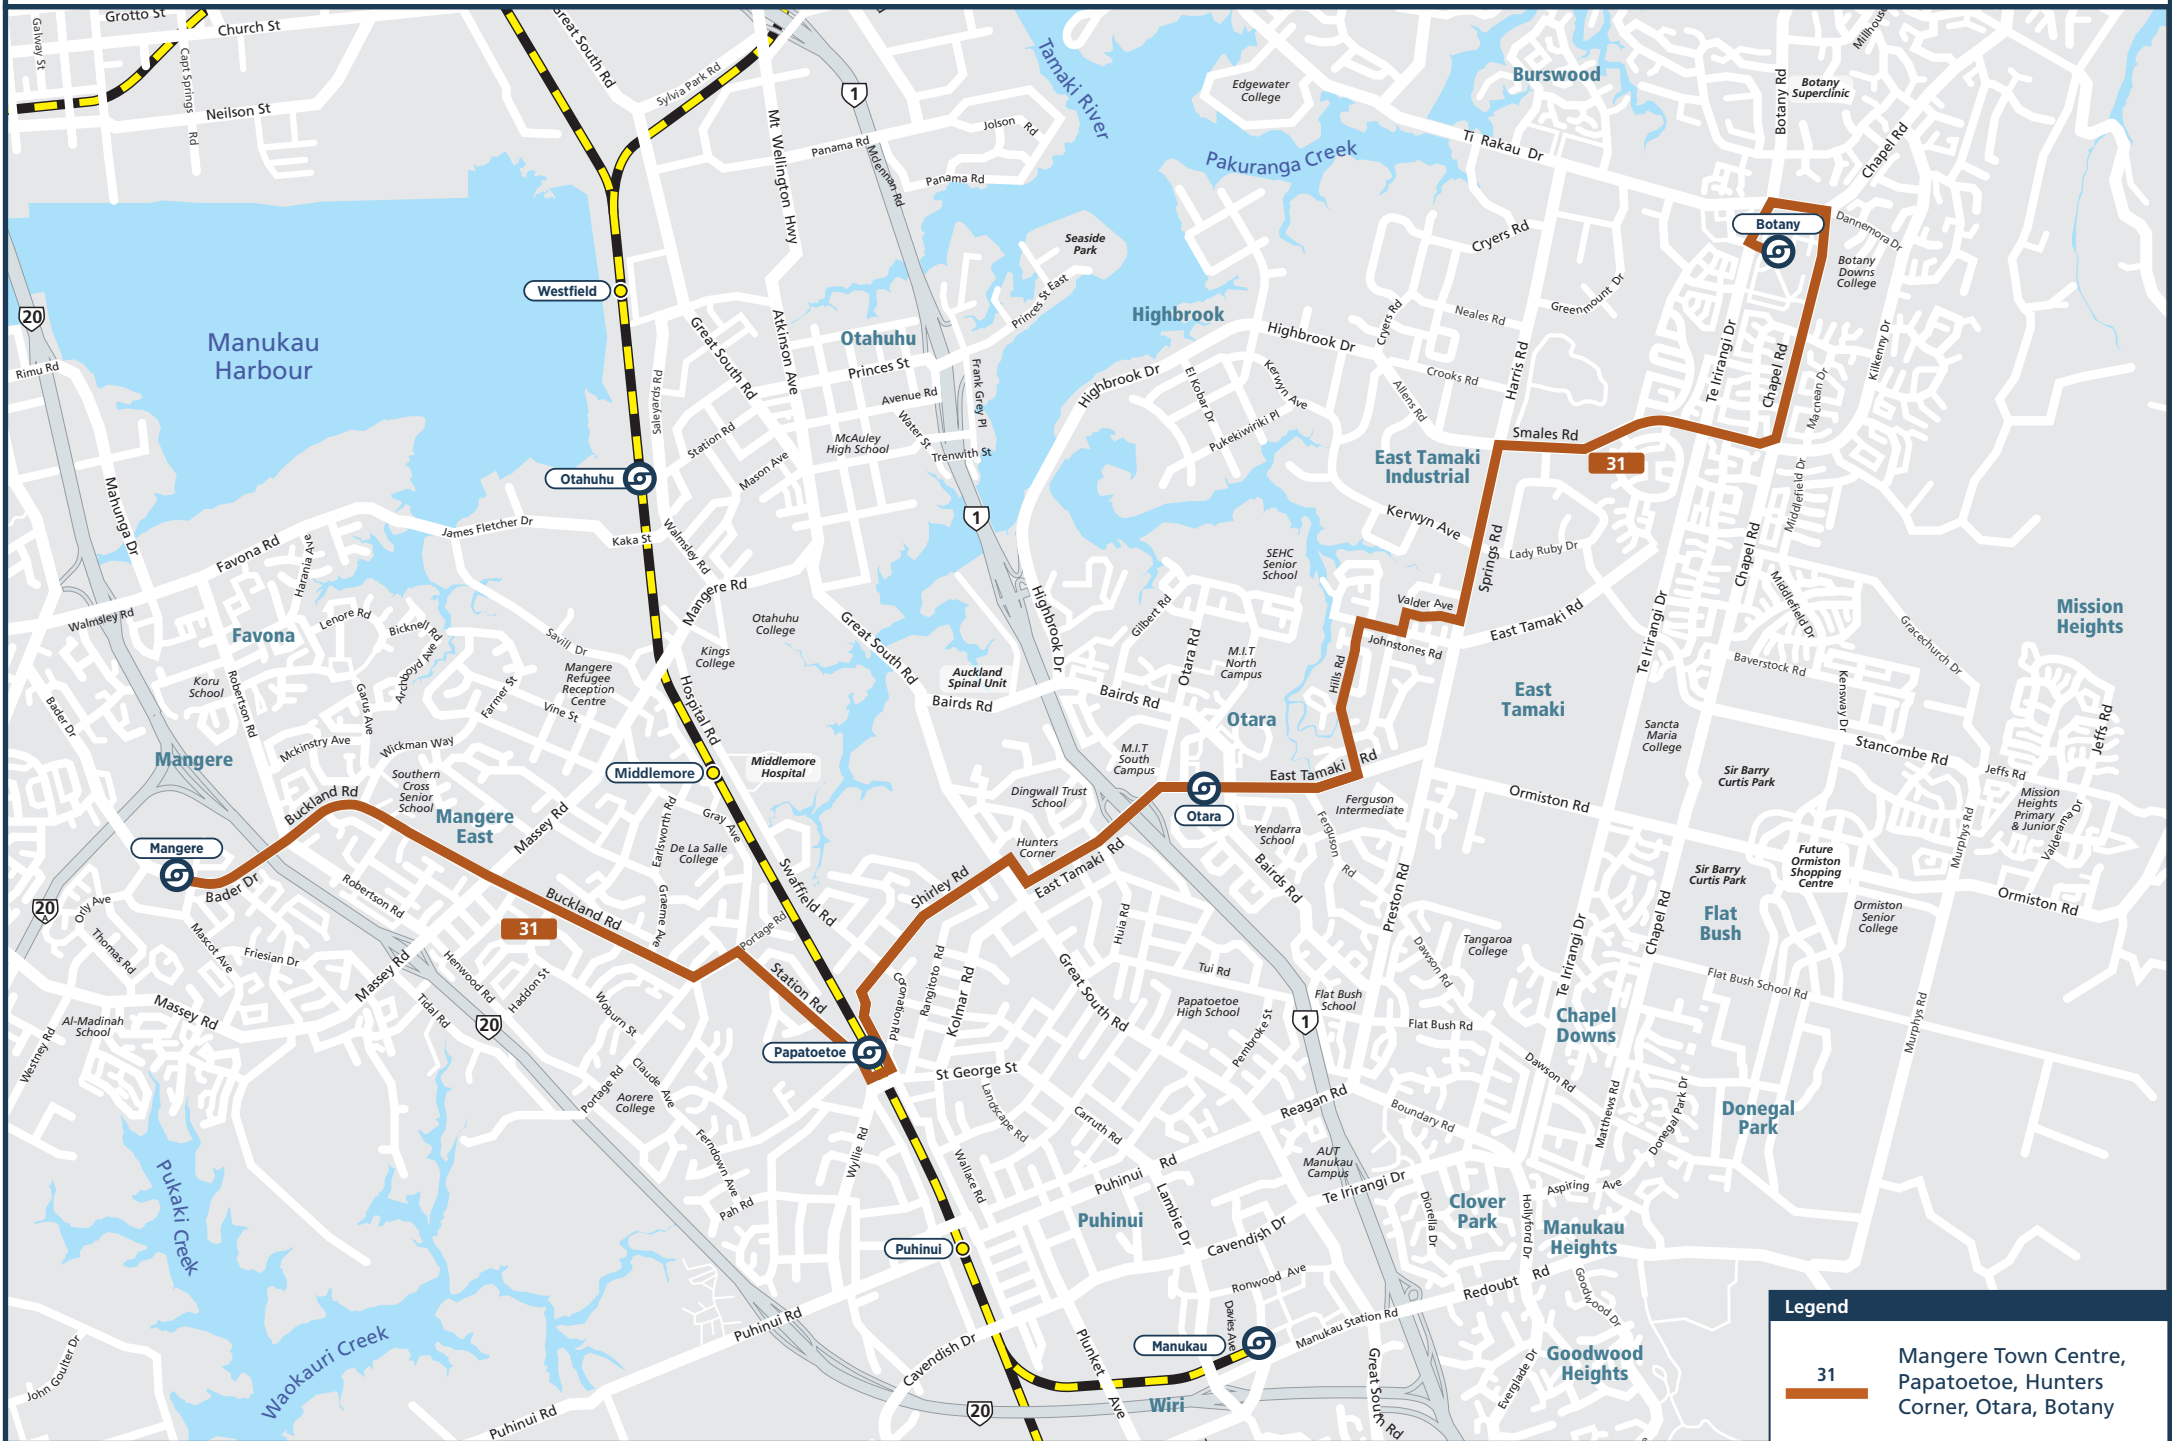

ROUTE 31 - MANGERE TOWN CENTRE, PAPATOETOE, HUNTERS CORNER, OTARA, BOTANY

Legend

31 Mangere Town Centre, Papatoetoe, Hunters Corner, Otara, Botany