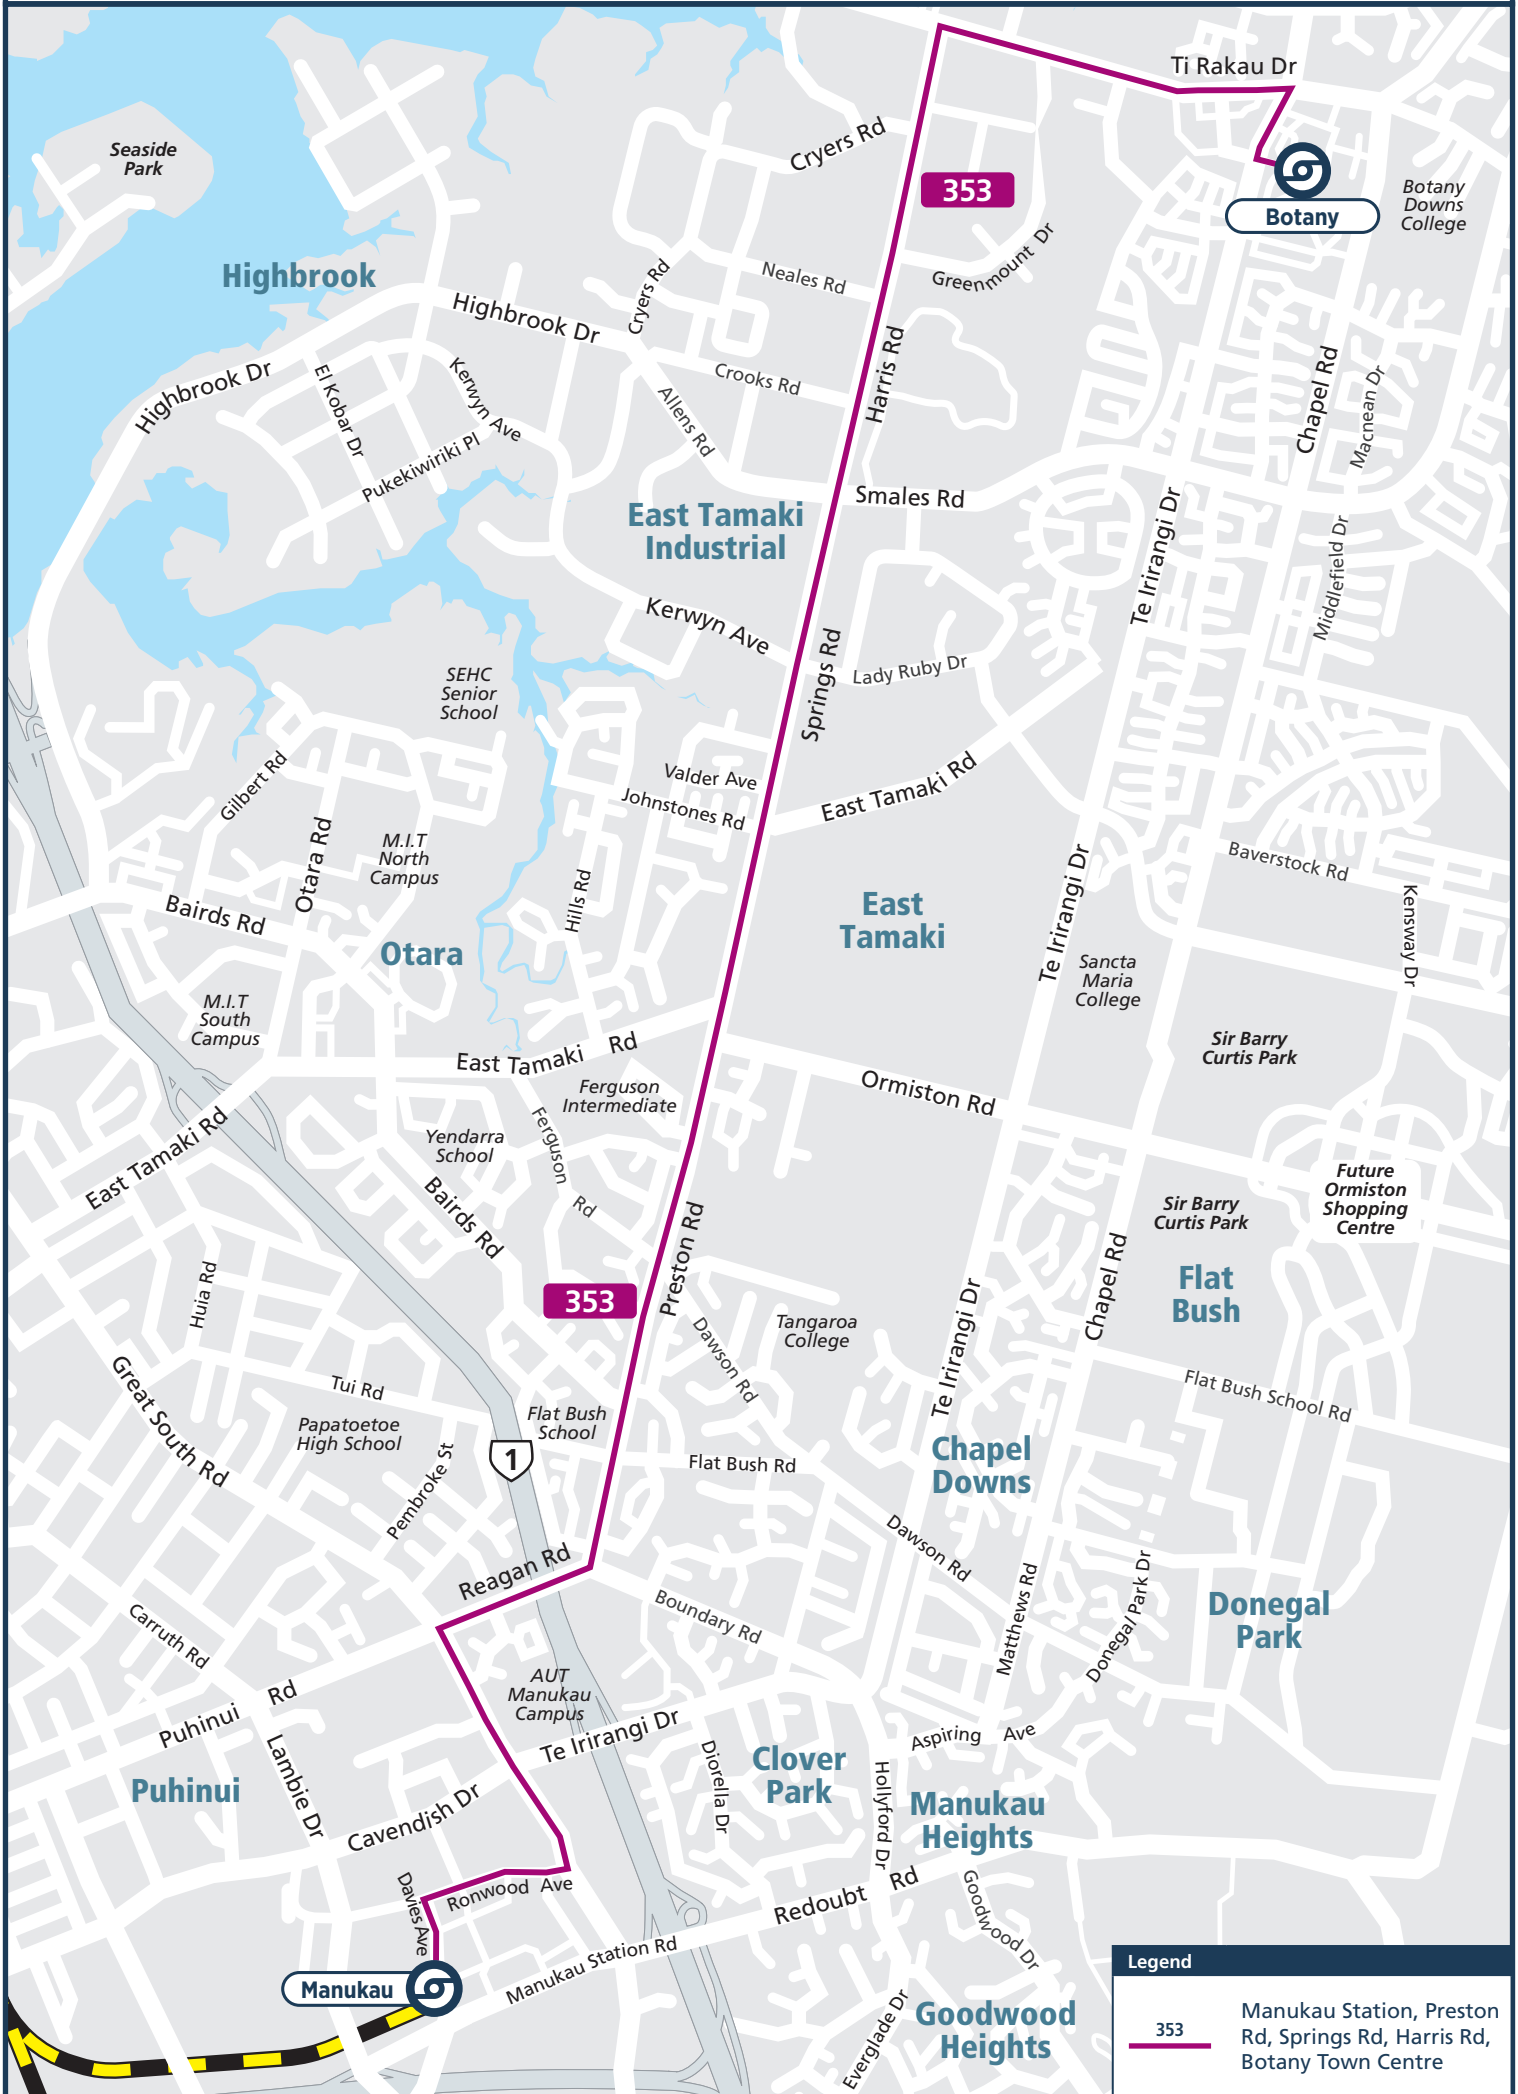

# ROUTE 353 - MANUKAU STATION, PRESTON RD, SPRINGS RD, HARRIS RD, BOTANY TOWN CENTRE

Legend	
	353
	Manukau Station, Preston Rd, Springs Rd, Harris Rd, Botany Town Centre