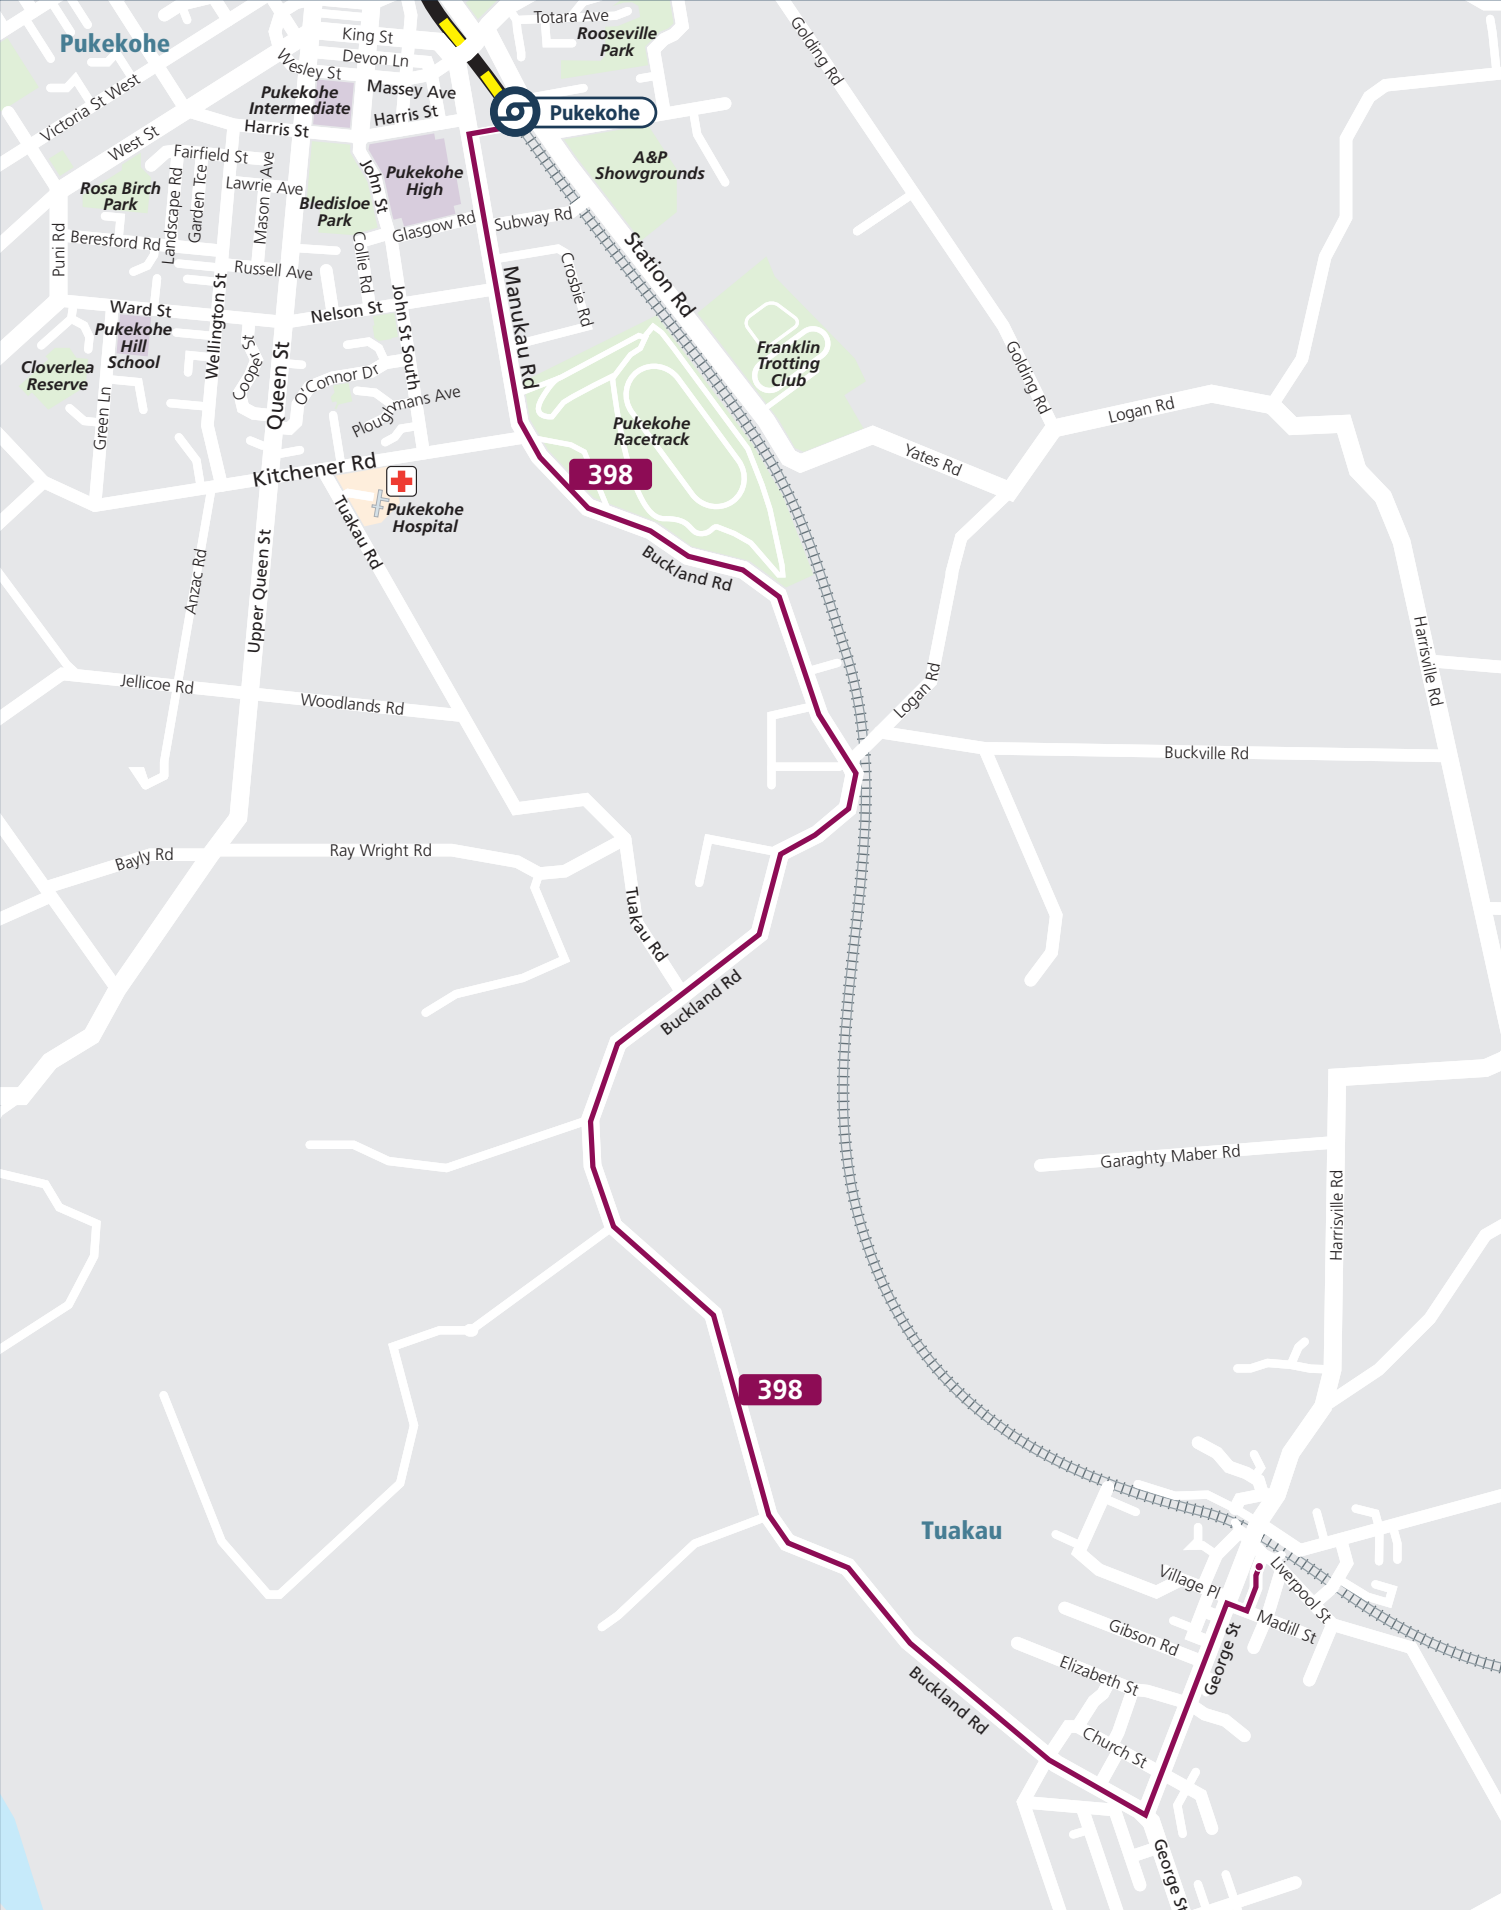

ROUTE 398 - PUKEKOHE STATION, TUAKAU

Legend

398 Pukekohe Station, Tuakau