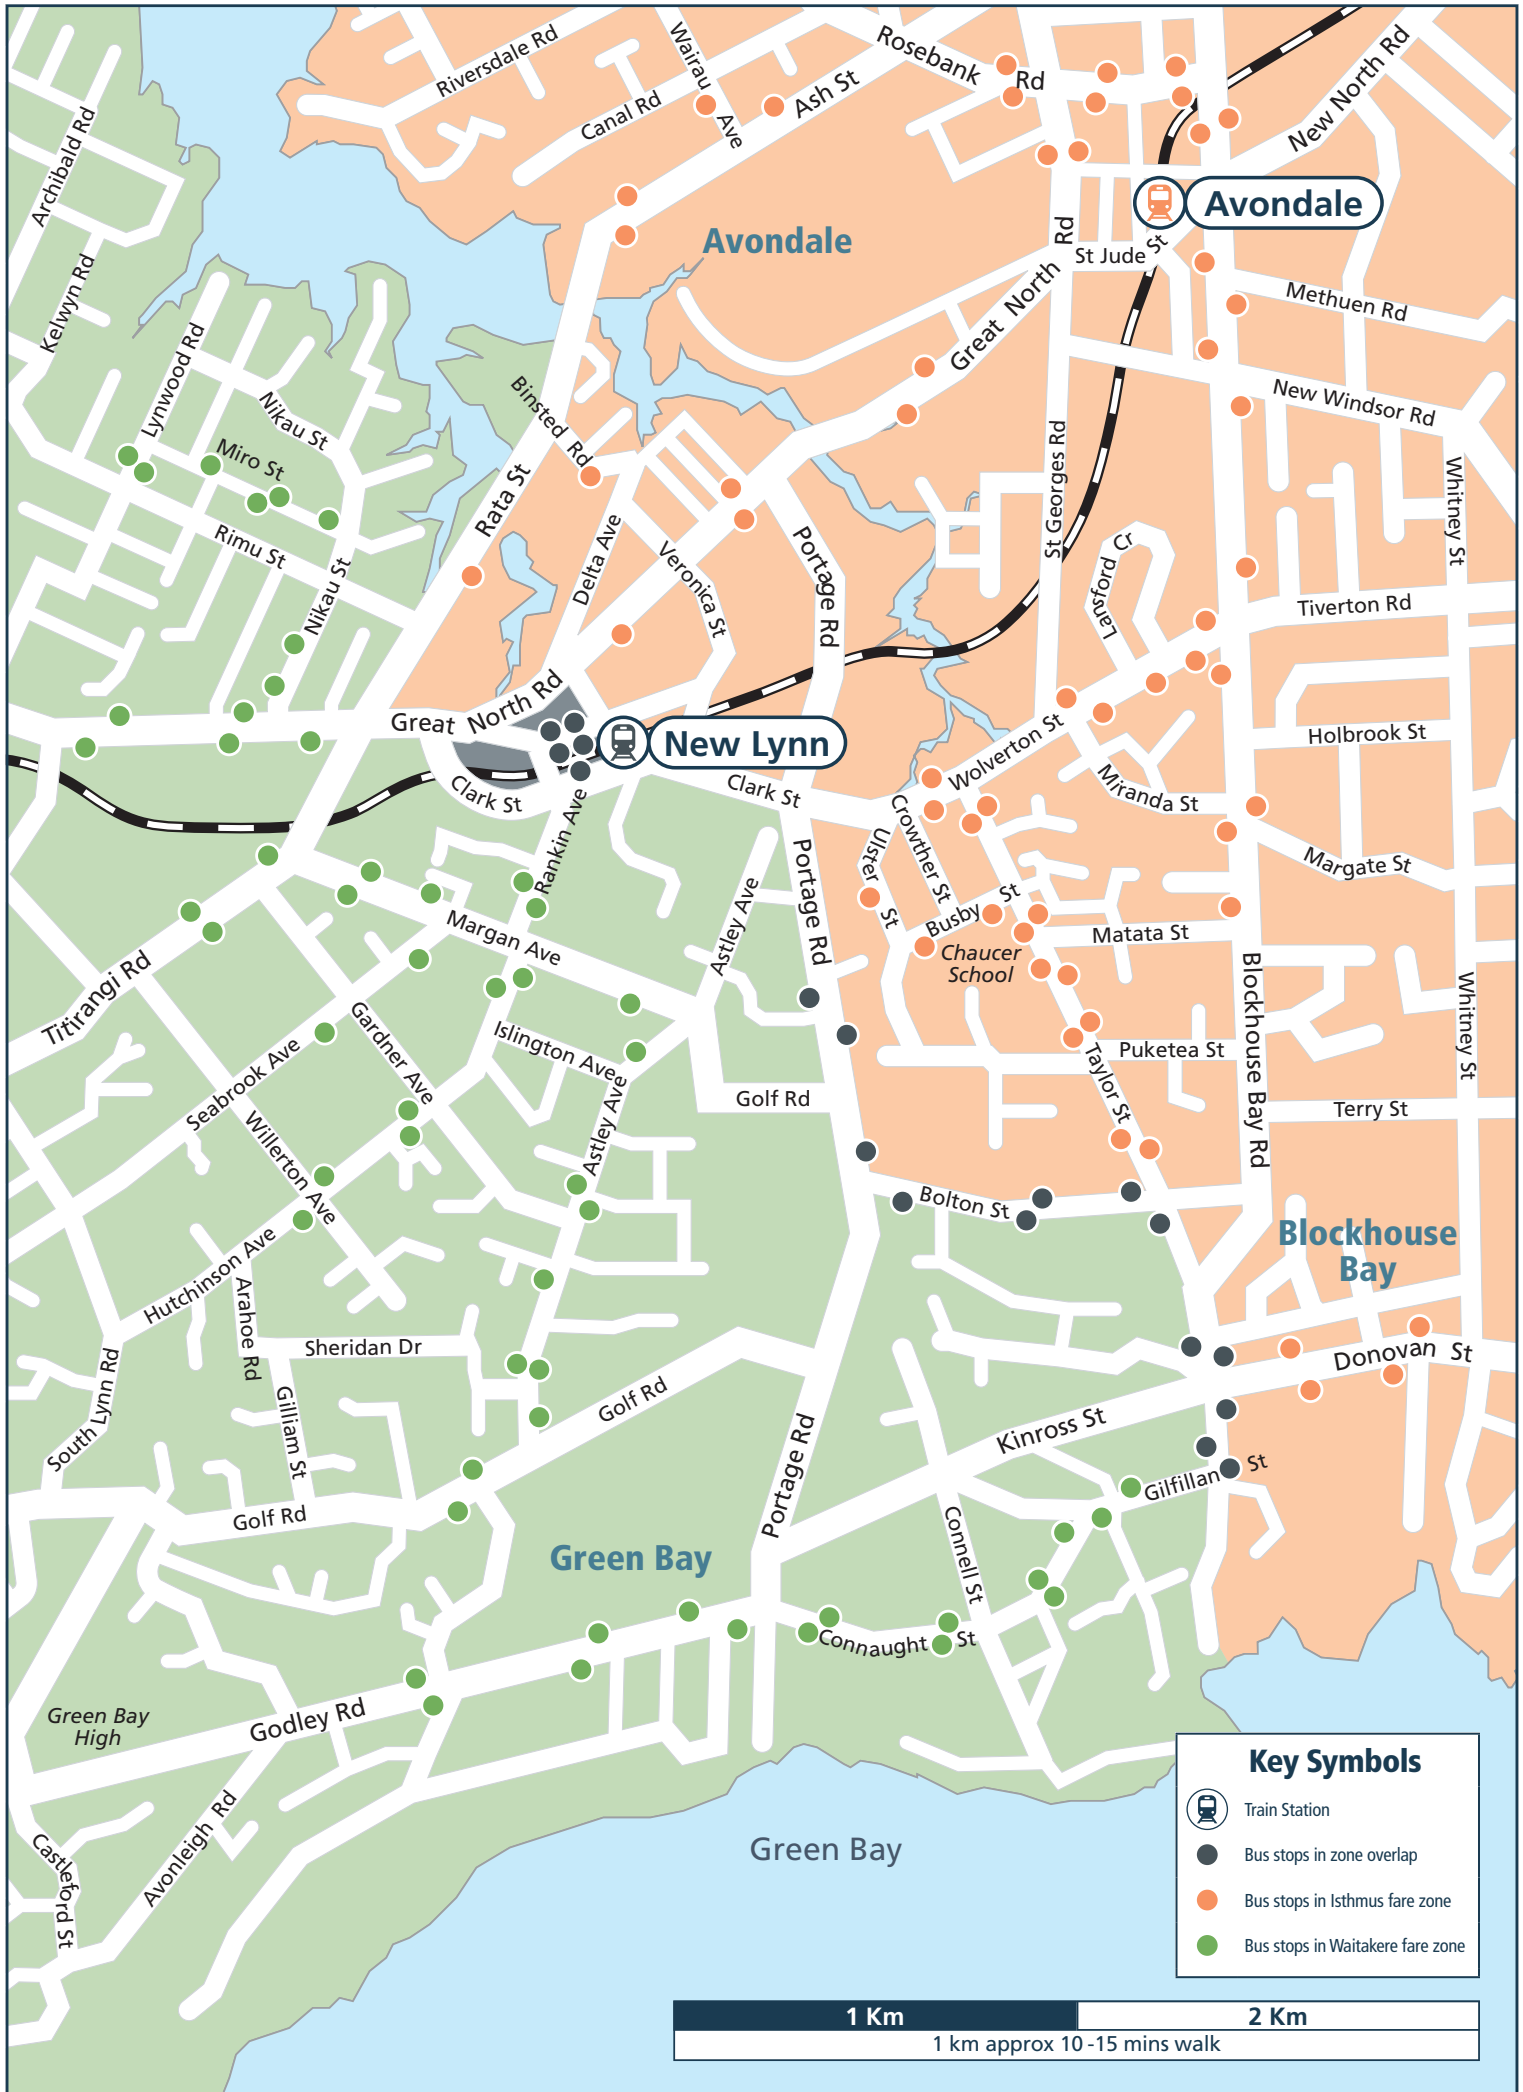

# Isthmus/Waitakere Zone Boundary

**Key Symbols**

- Train Station
- Bus stops in zone overlap
- Bus stops in Isthmus fare zone
- Bus stops in Waitakere fare zone

1 Km 2 Km  
 1 km approx 10-15 mins walk