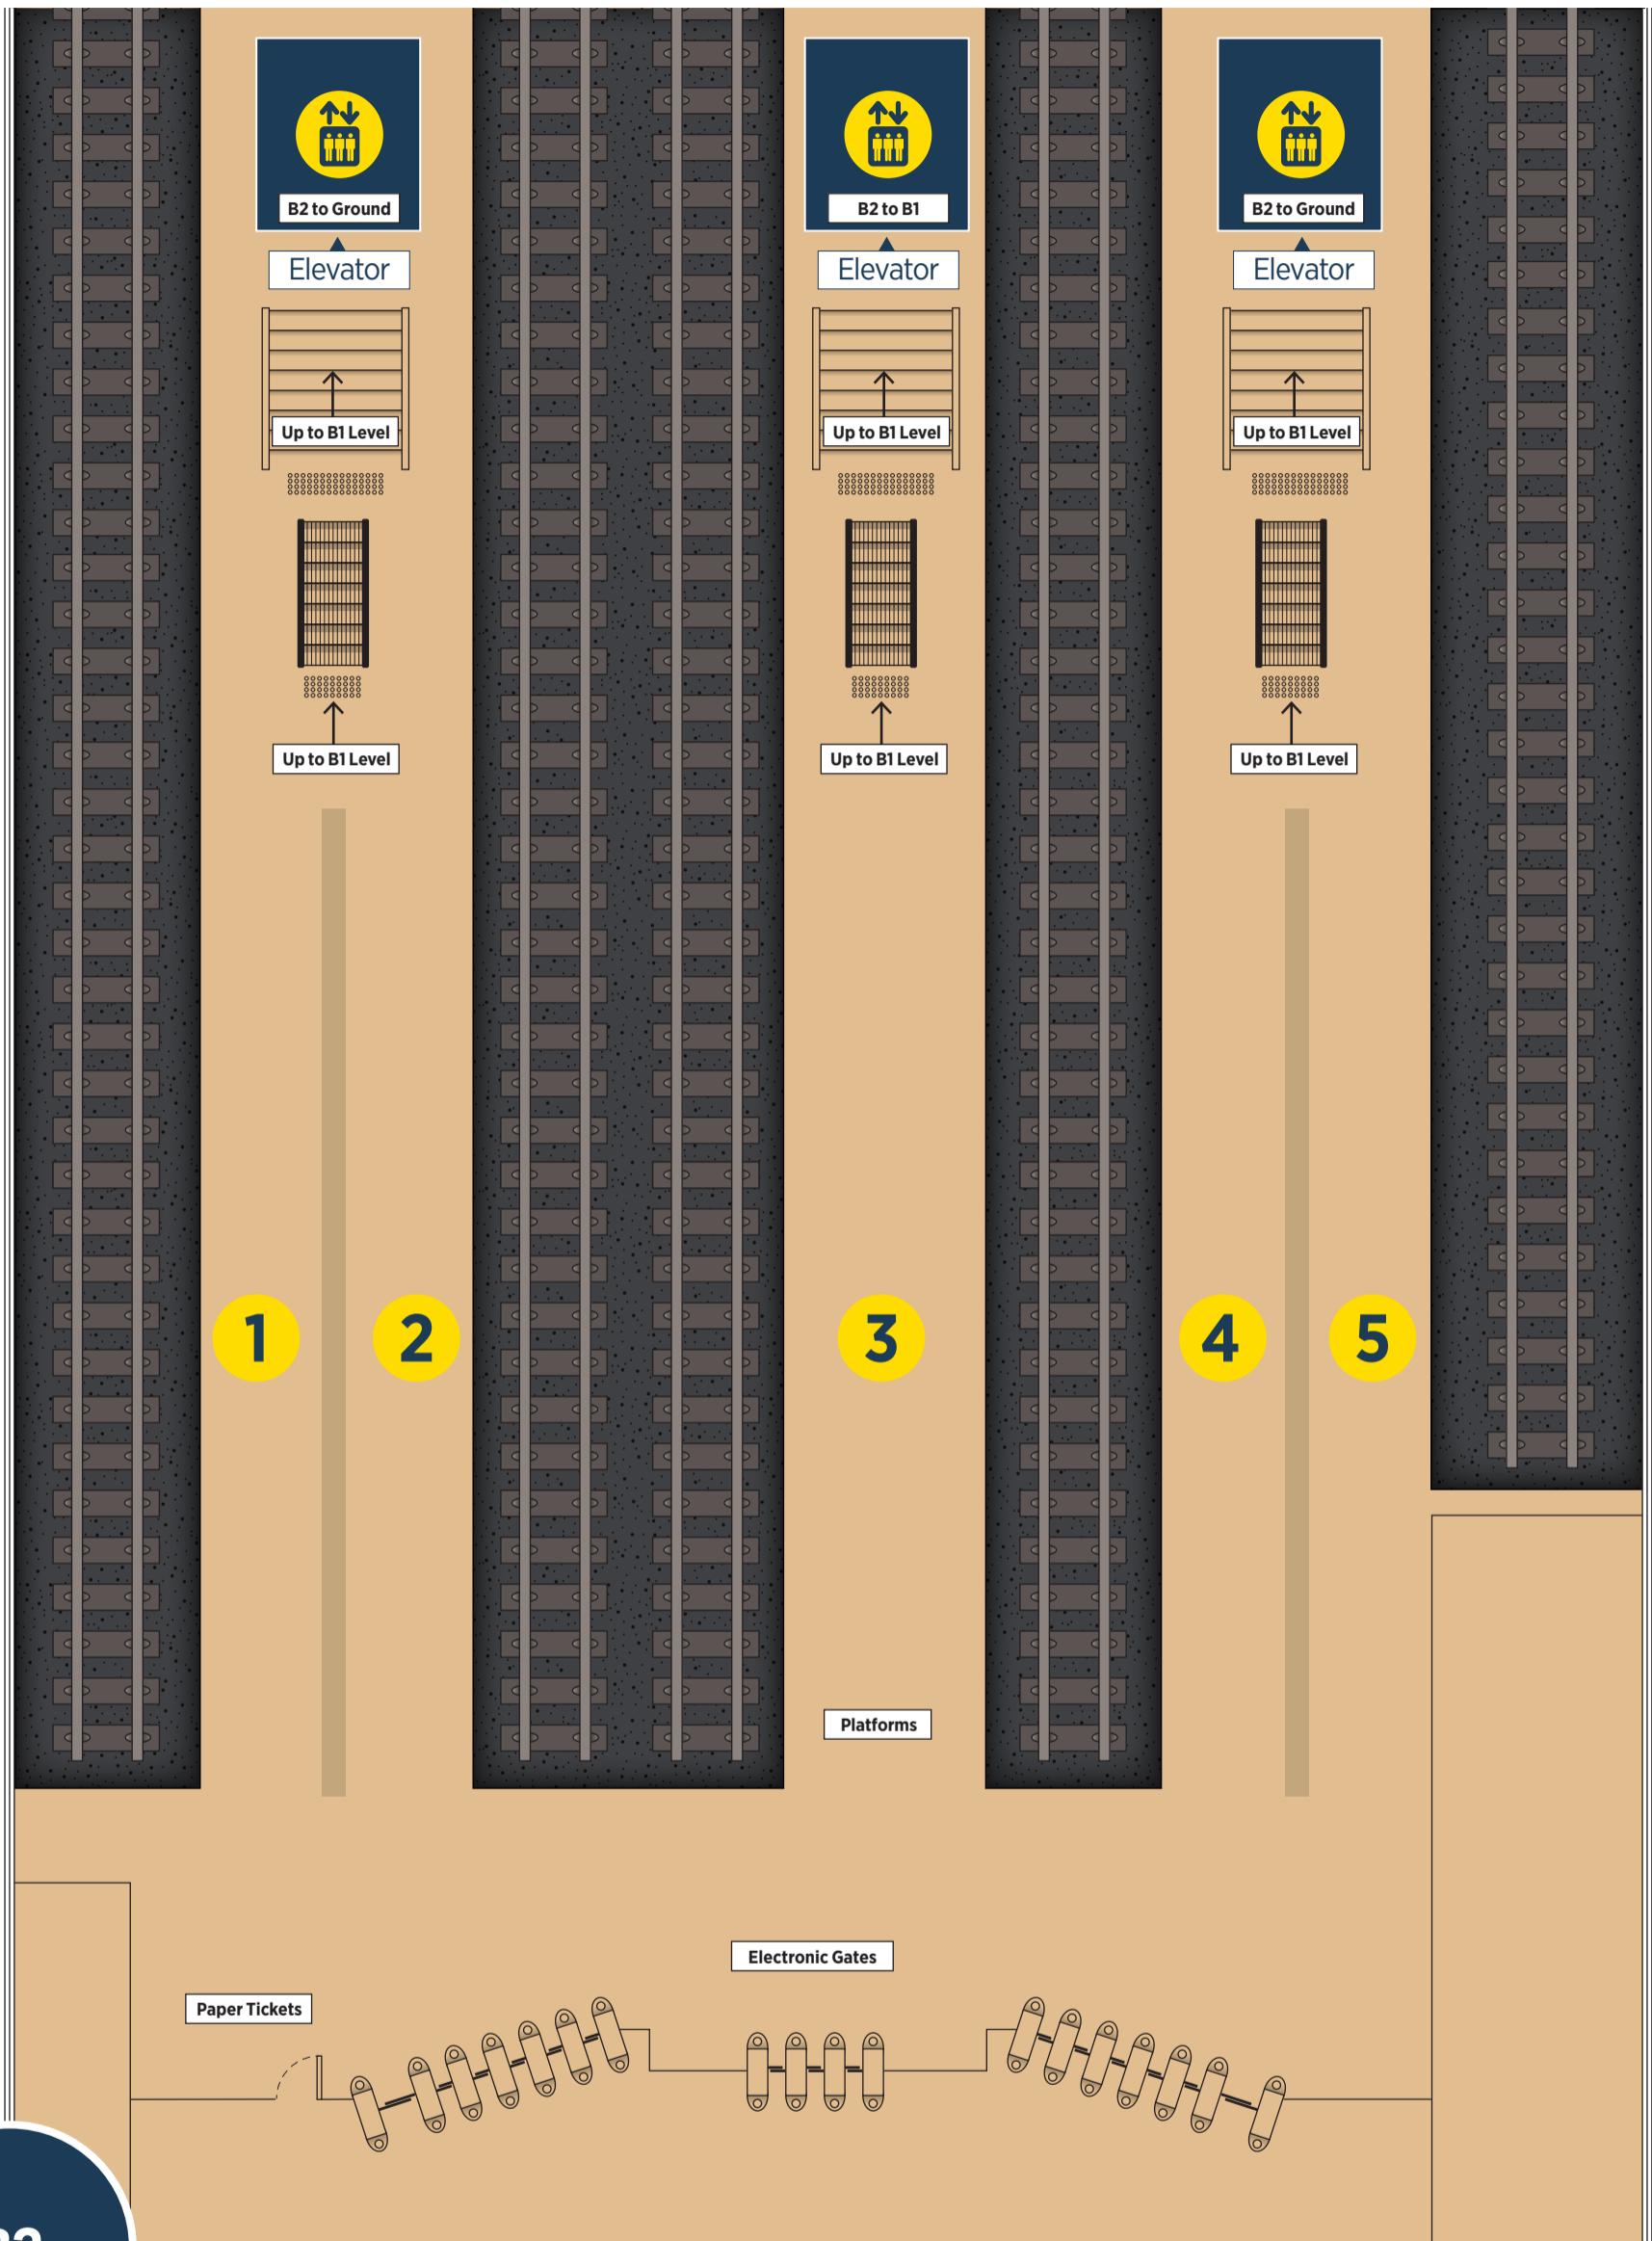

Takutai Sq Entrance

B1

to Takutai Sq

Use Takutai Sq exit for Vector Arena

to Britomart

B2