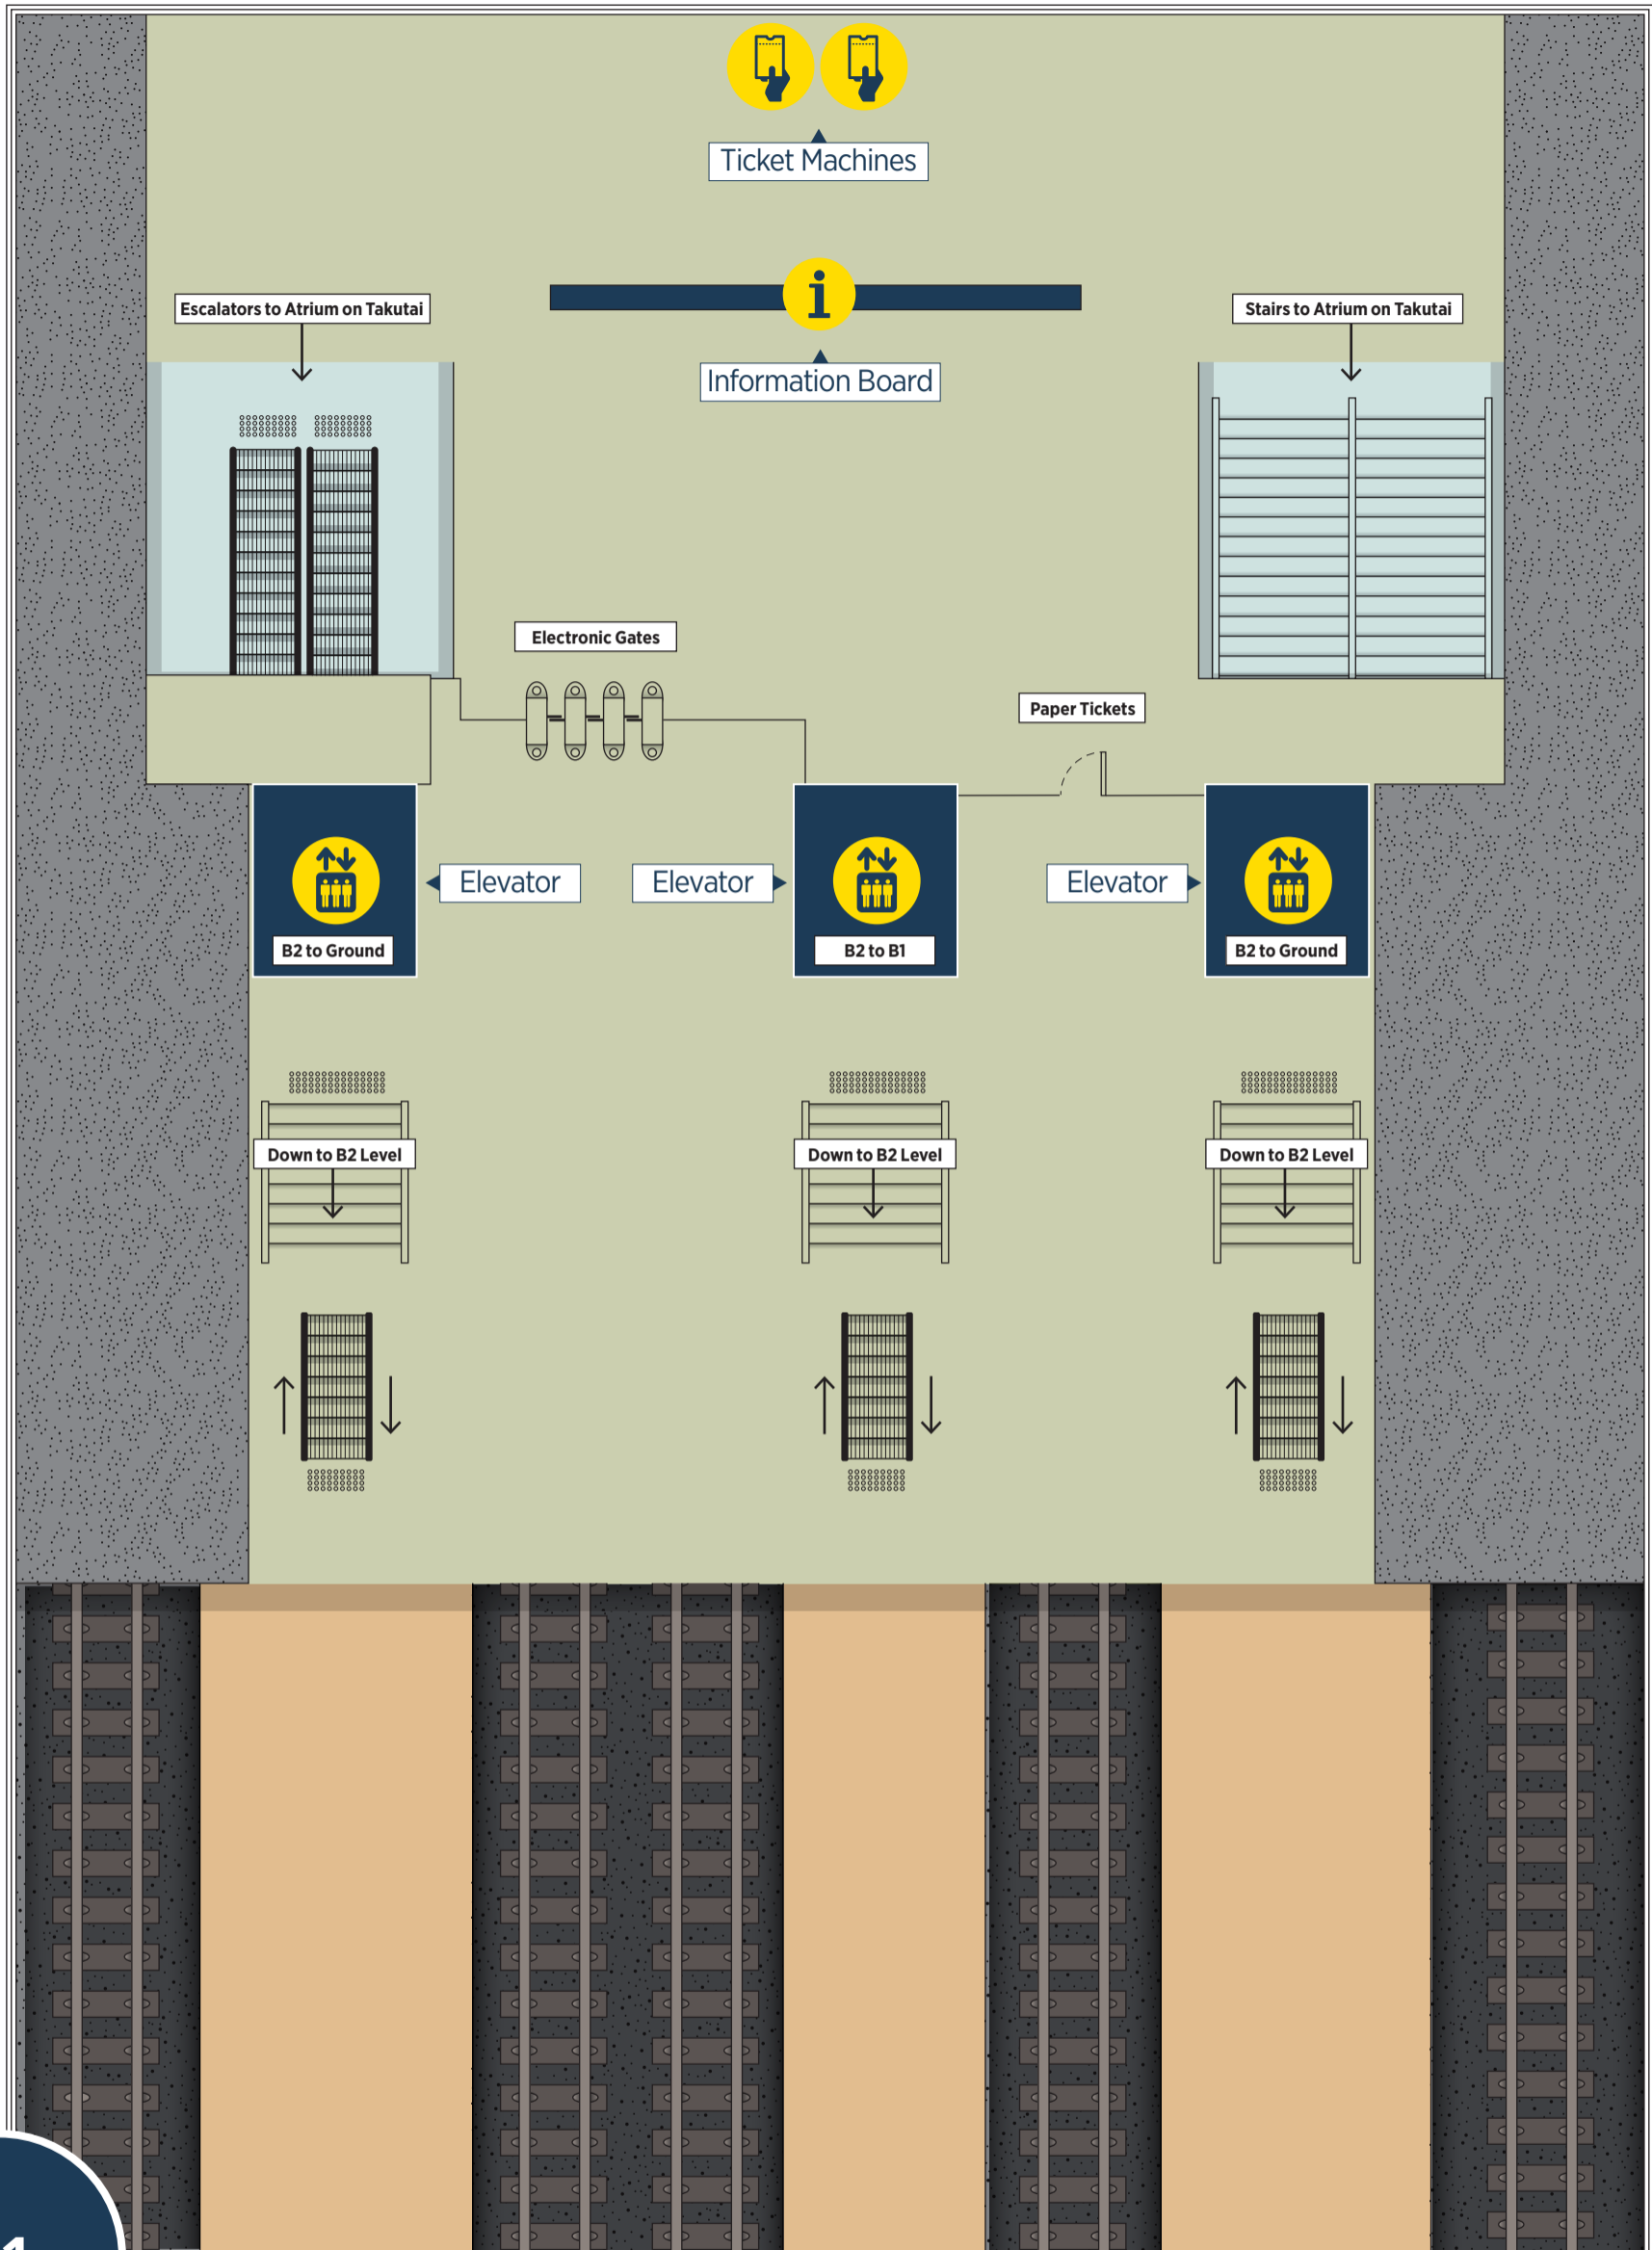

Takutai Sq Entrance

B1

to Takutai Sq

Use Takutai Sq exit for Vector Arena

to Britomart

B2