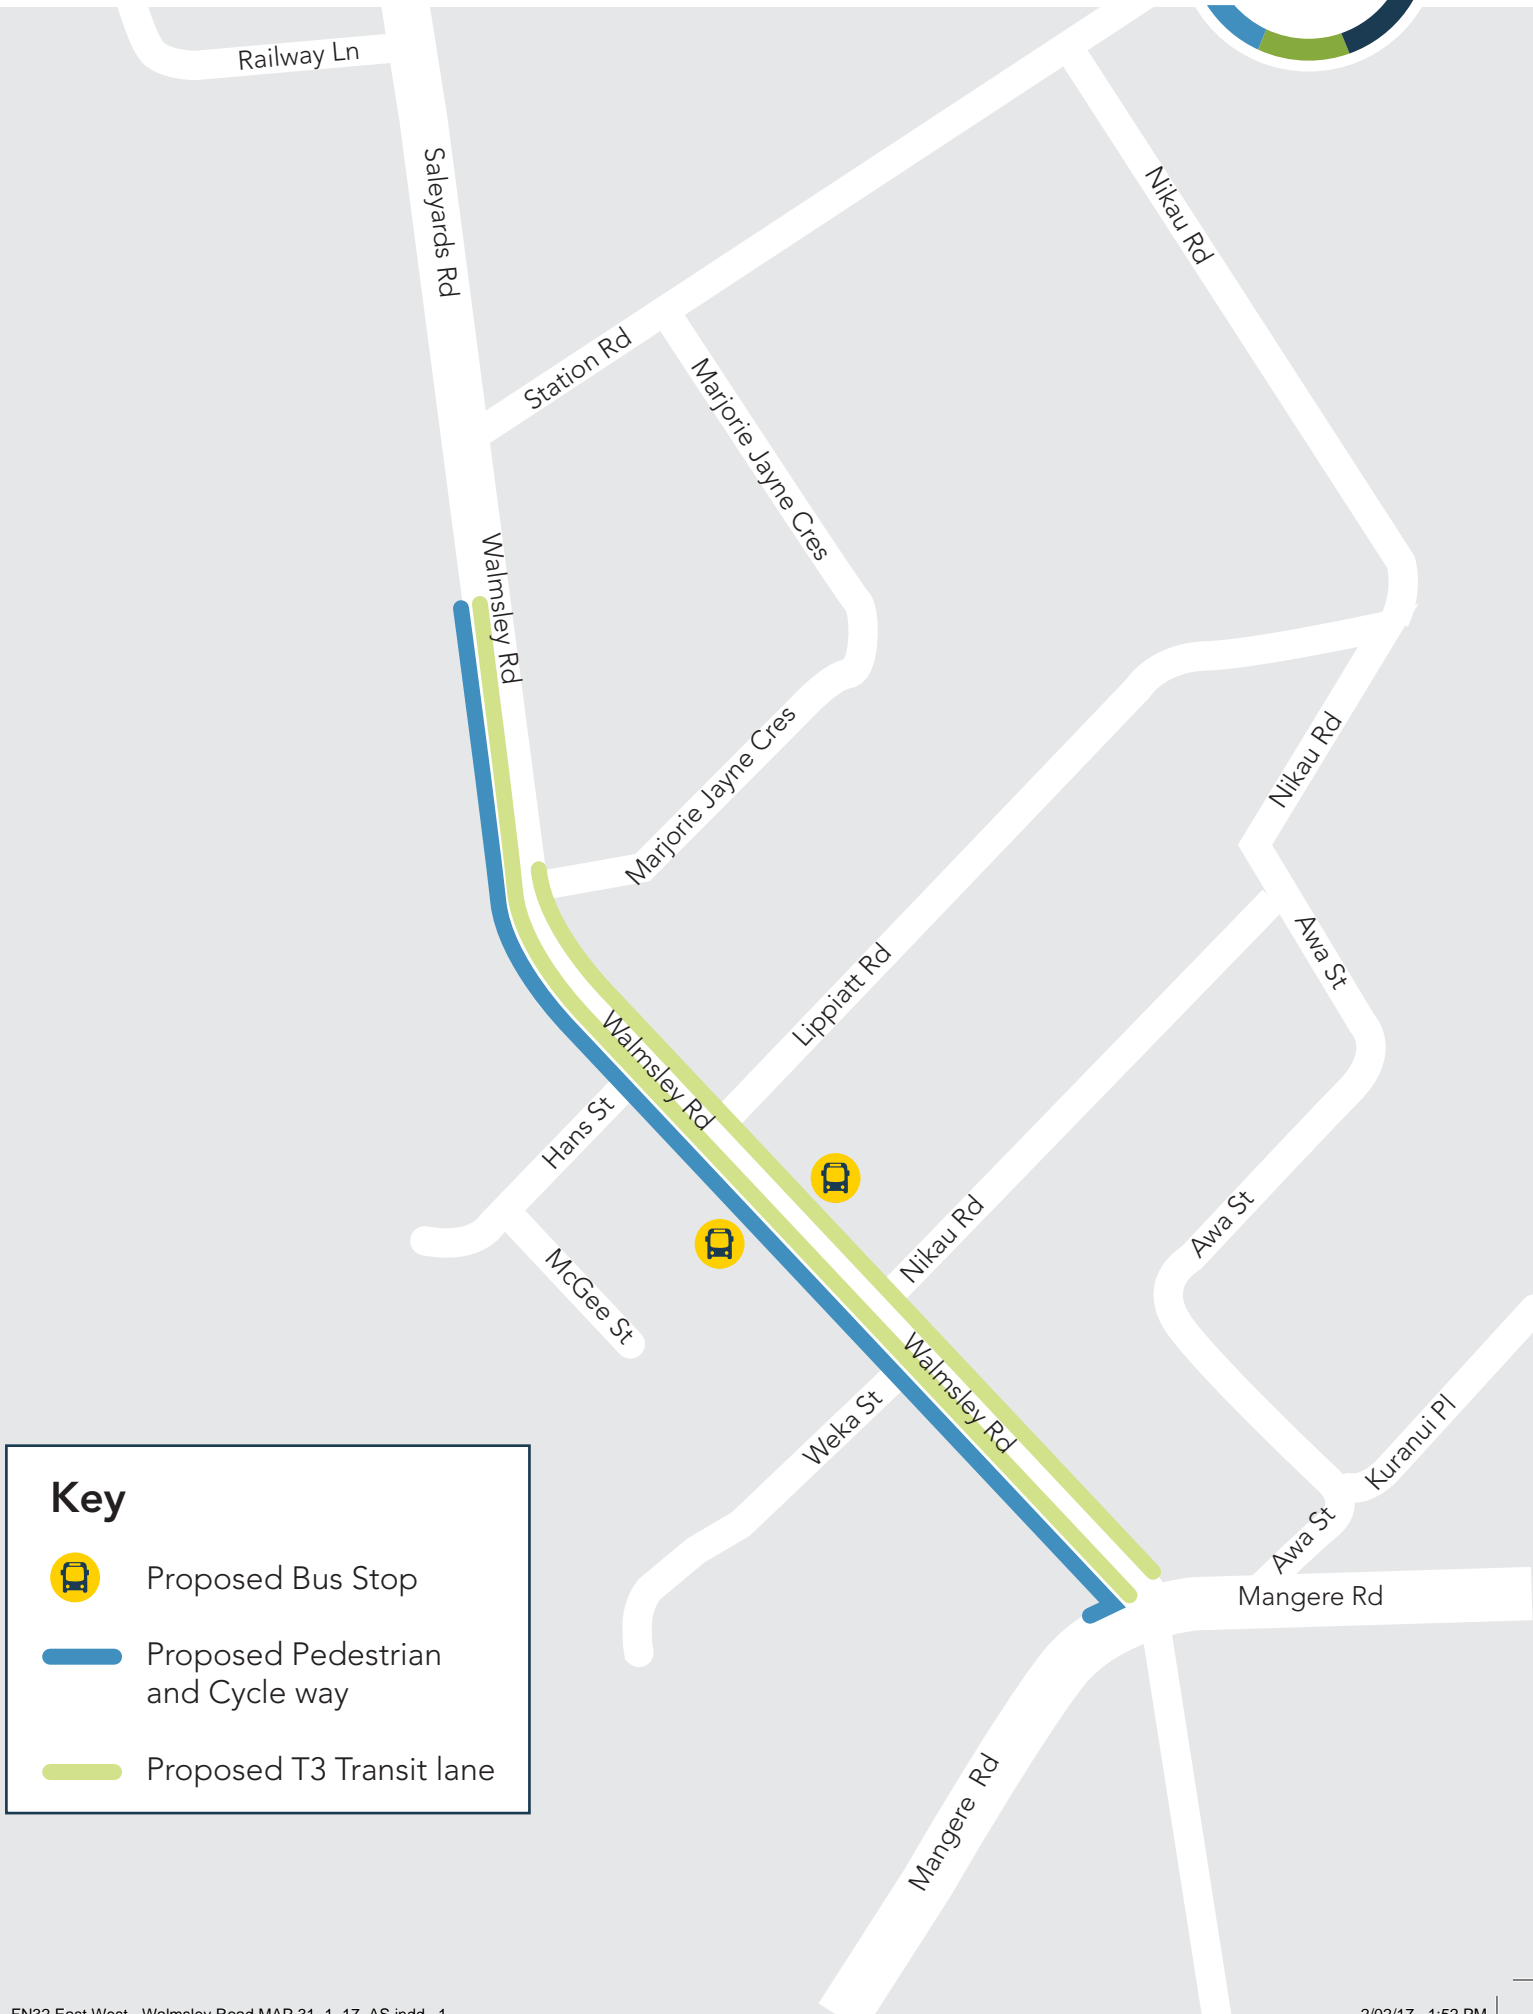

Map of proposed Improvements

Walmsley Road Transit Lane and Pedestrian and Cycle Improvements

Key

Proposed Bus Stop

Proposed Pedestrian and Cycle way

Proposed T3 Transit lane