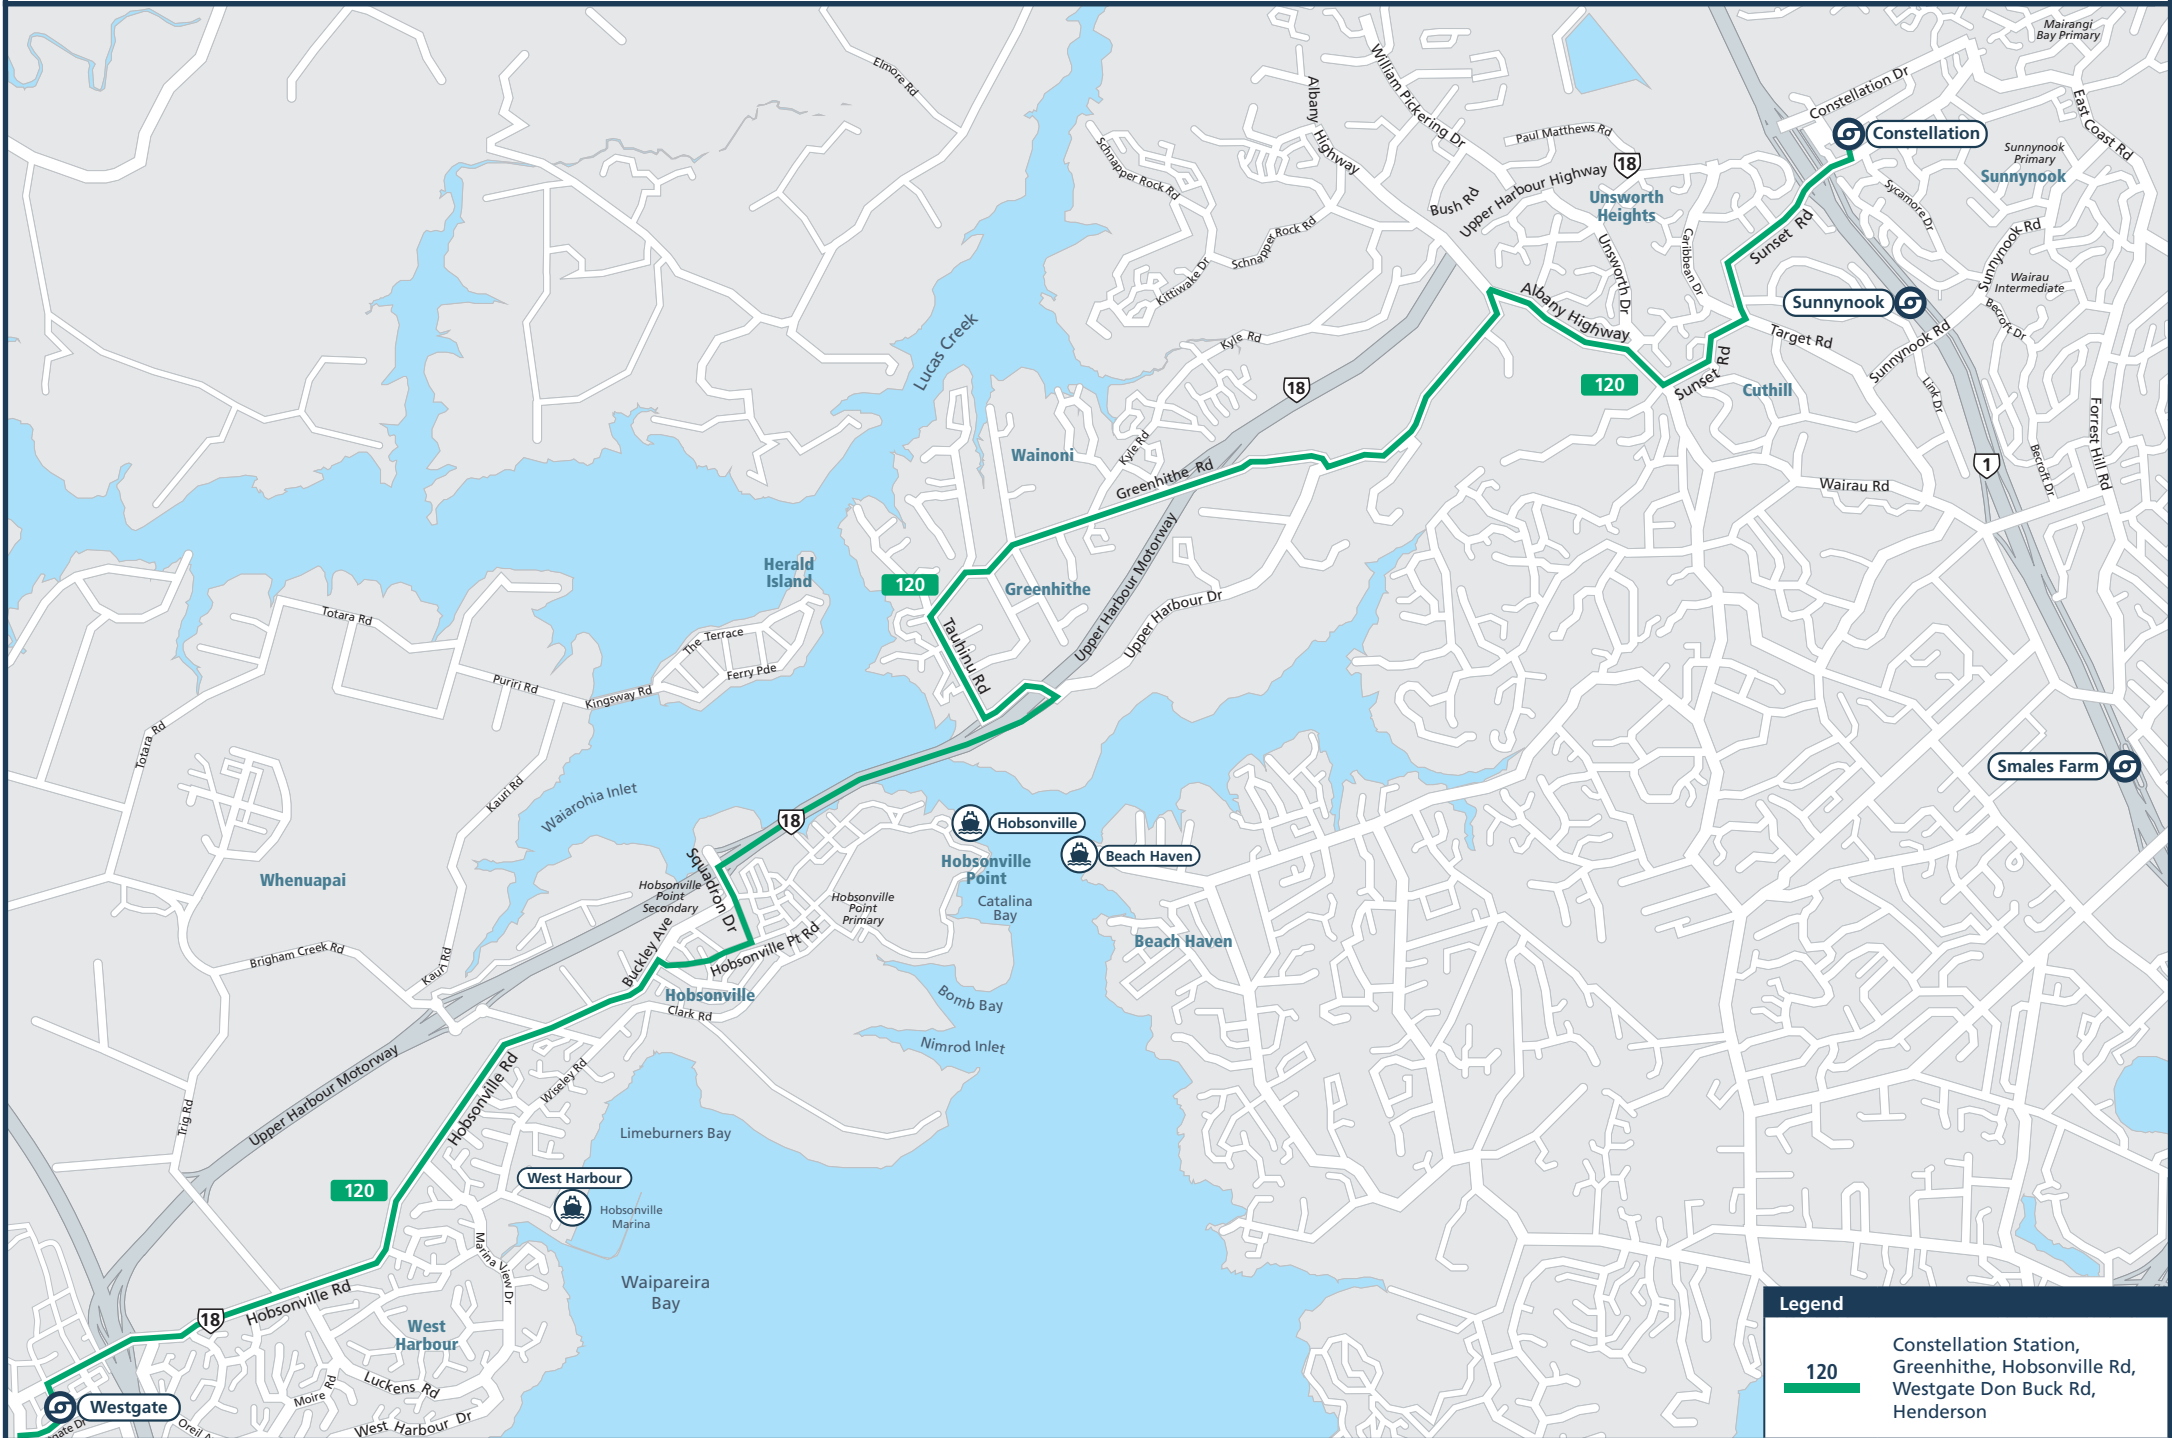

ROUTE 120 - CONSTELLATION STATION TO HENDERSON VIA WESTGATE (1/2)

ROUTE 120 - CONSTELLATION STATION TO HENDERSON VIA WESTGATE (2/2)

Legend

120

Constellation Station,
Greenhithe, Hobsonville
Rd, Westgate, Don Buck
Rd, Henderson