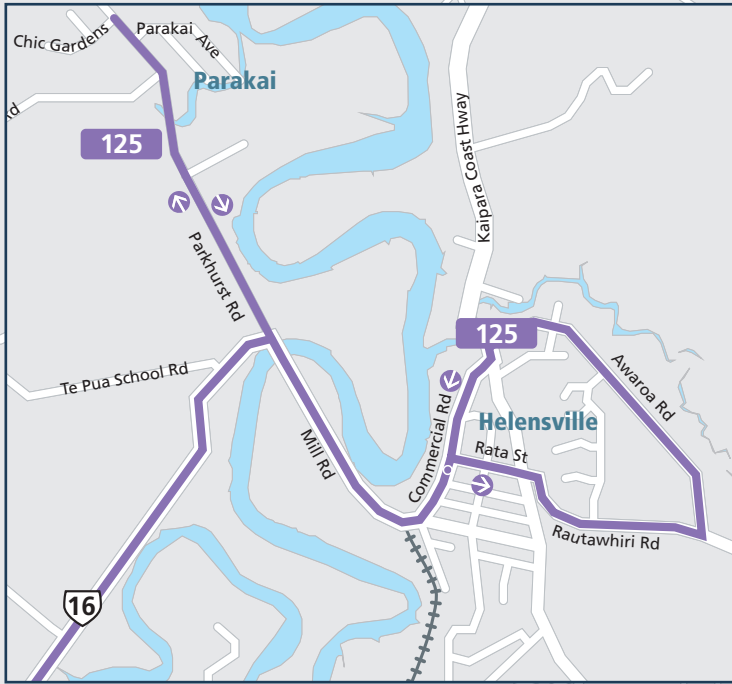

# ROUTE 125 - HELENSVILLE TO WESTGATE

**125**  
Continues to  
Helensville.  
See insert map  
for details

Legend	
	Helensville, Waimauku, Huapai, Kumeu, Westgate