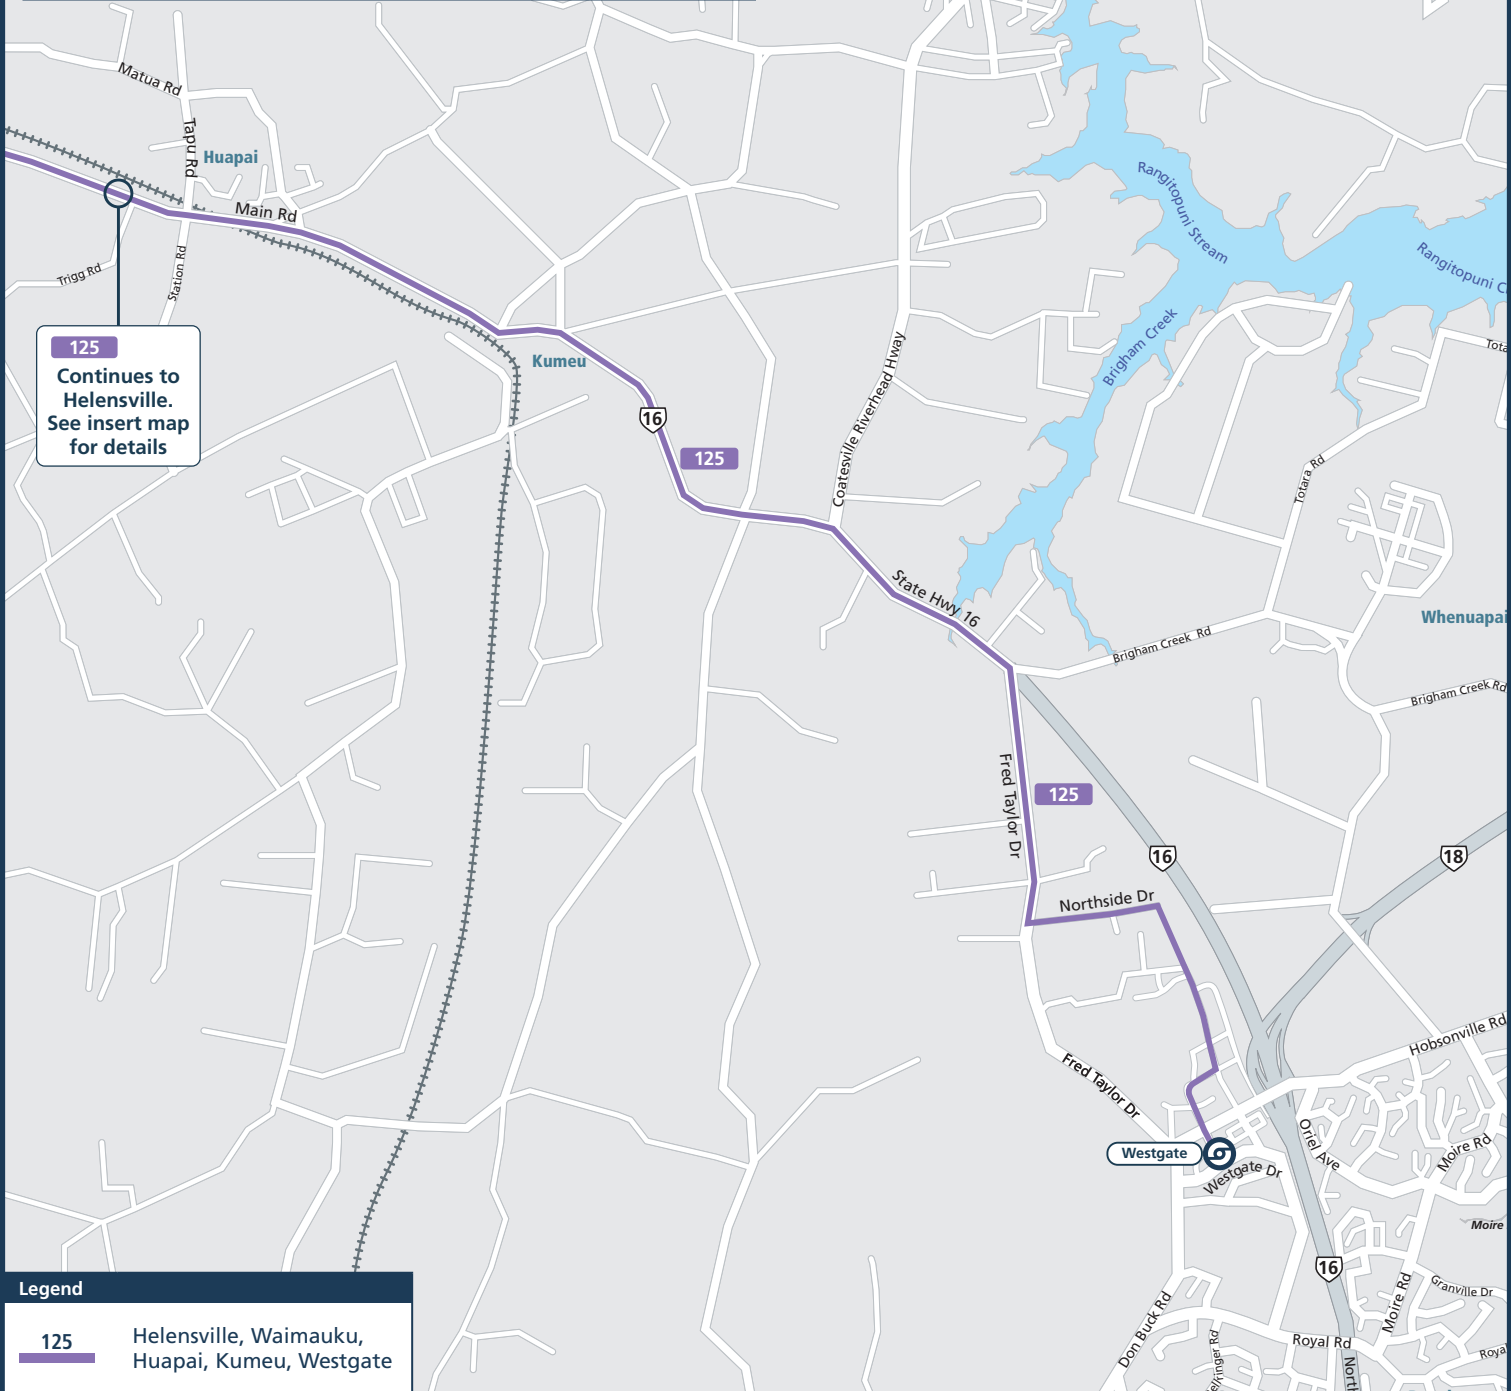

# ROUTE 125 - HELENSVILLE TO WESTGATE

**125**  
Continues to  
Helensville.  
See insert map  
for details

Legend	
	Helensville, Waimauku, Huapai, Kumeu, Westgate