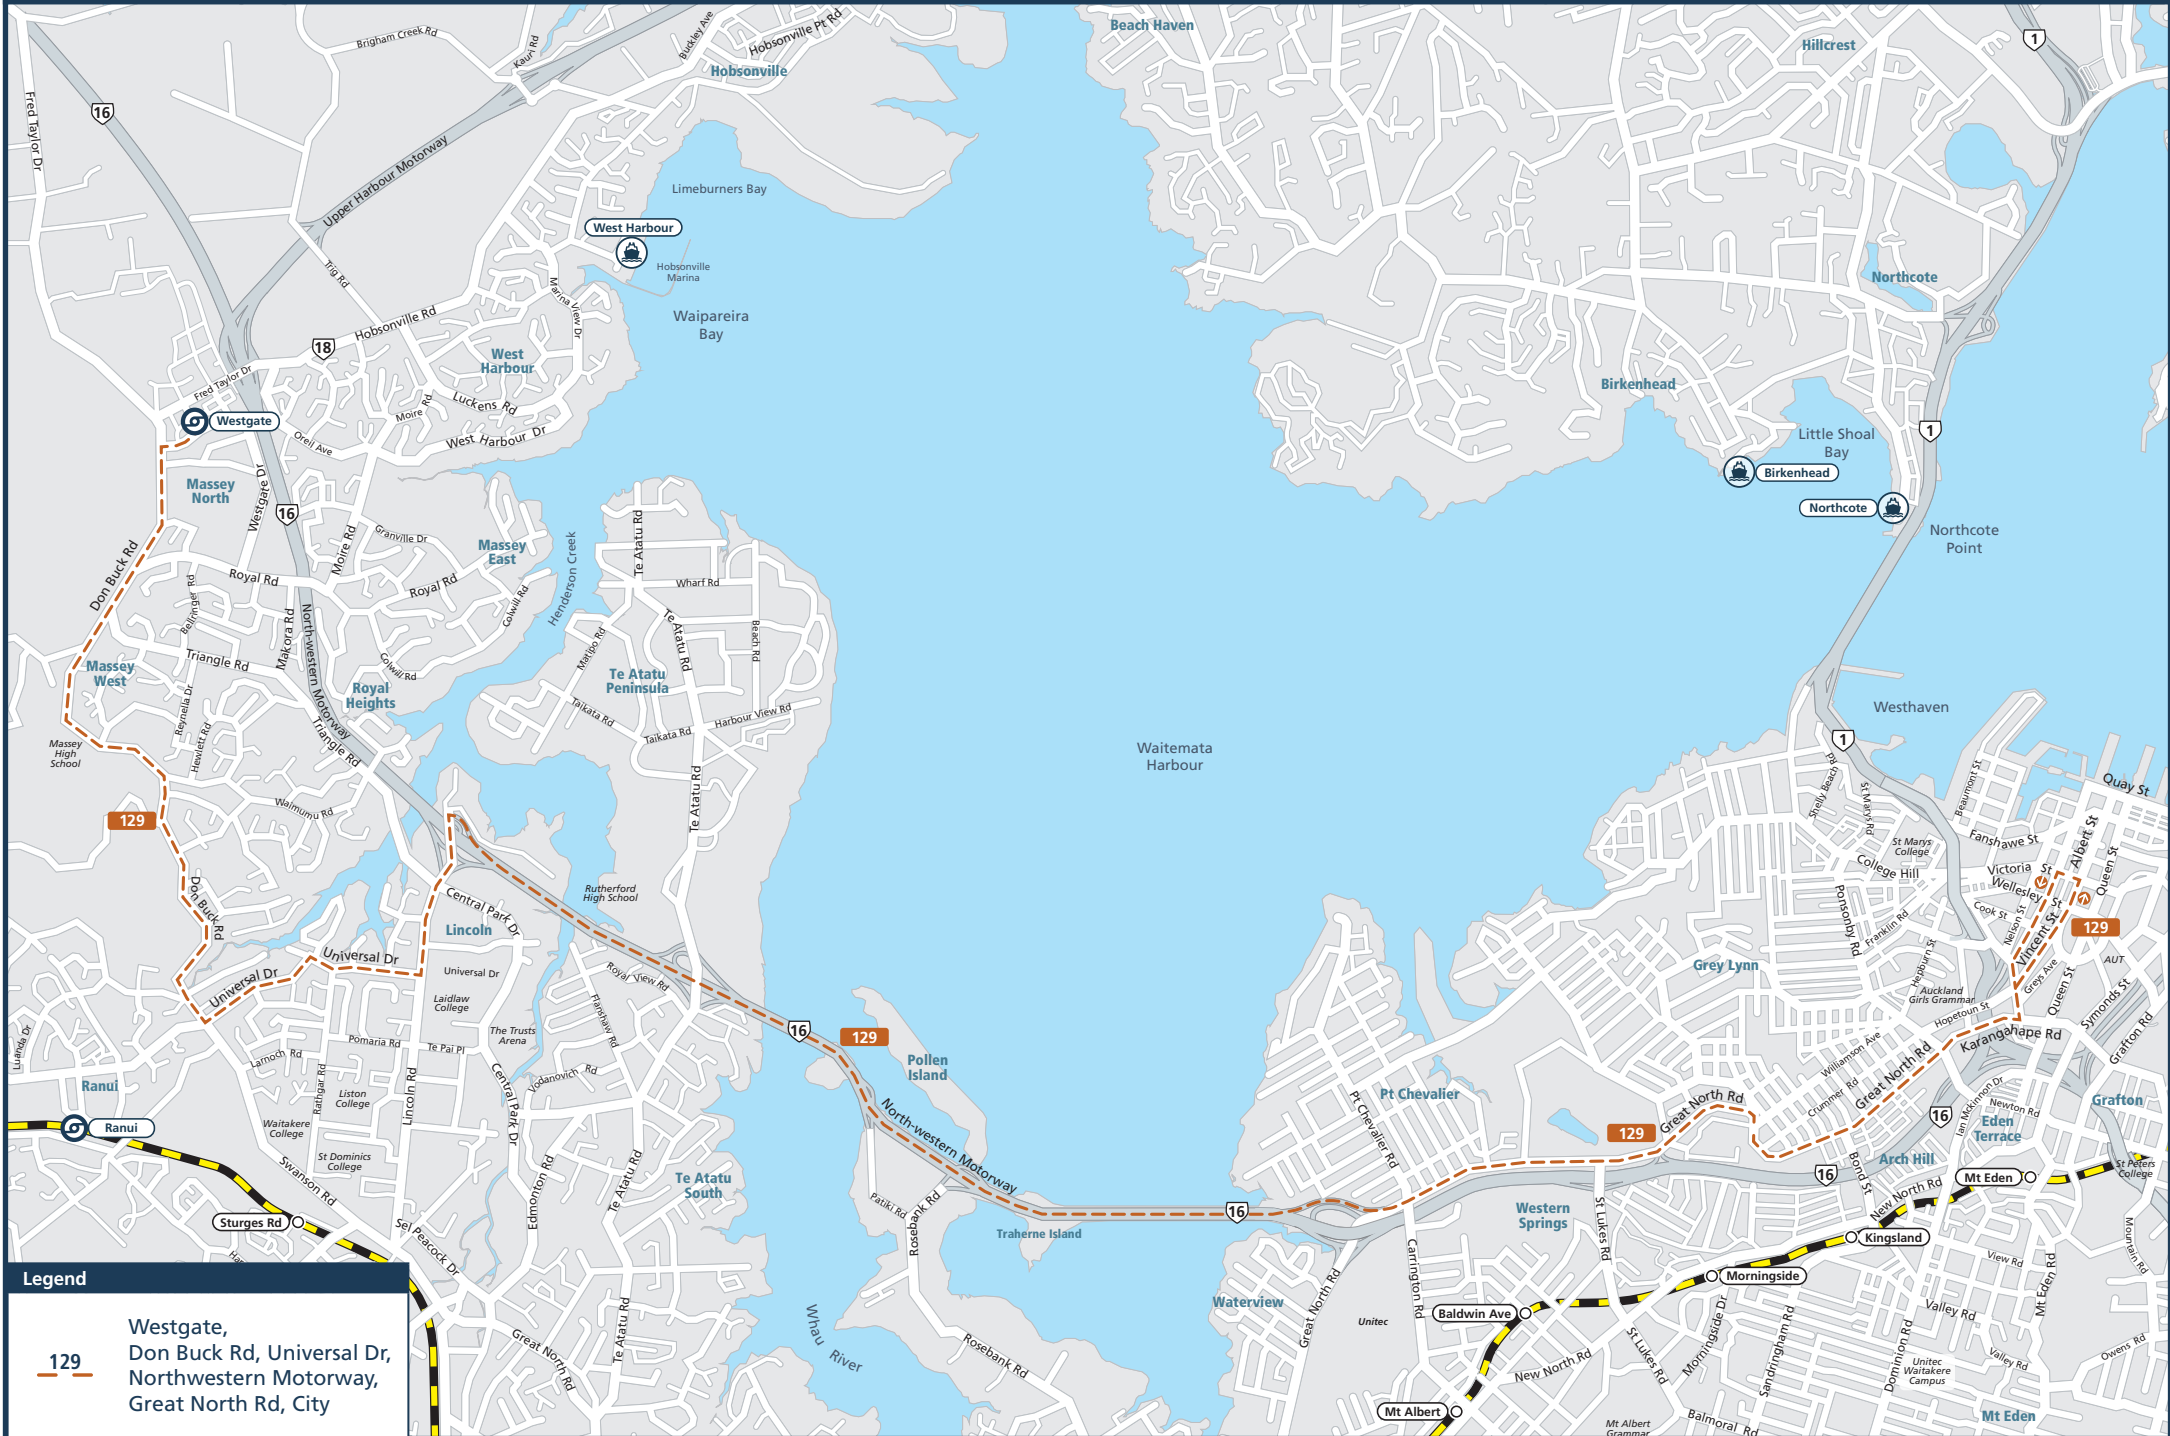

# ROUTE 129 - WESTGATE TO CITY CENTRE VIA DON BUCK RD

**Legend**

129 Westgate, Don Buck Rd, Universal Dr, North-western Motorway, Great North Rd, City