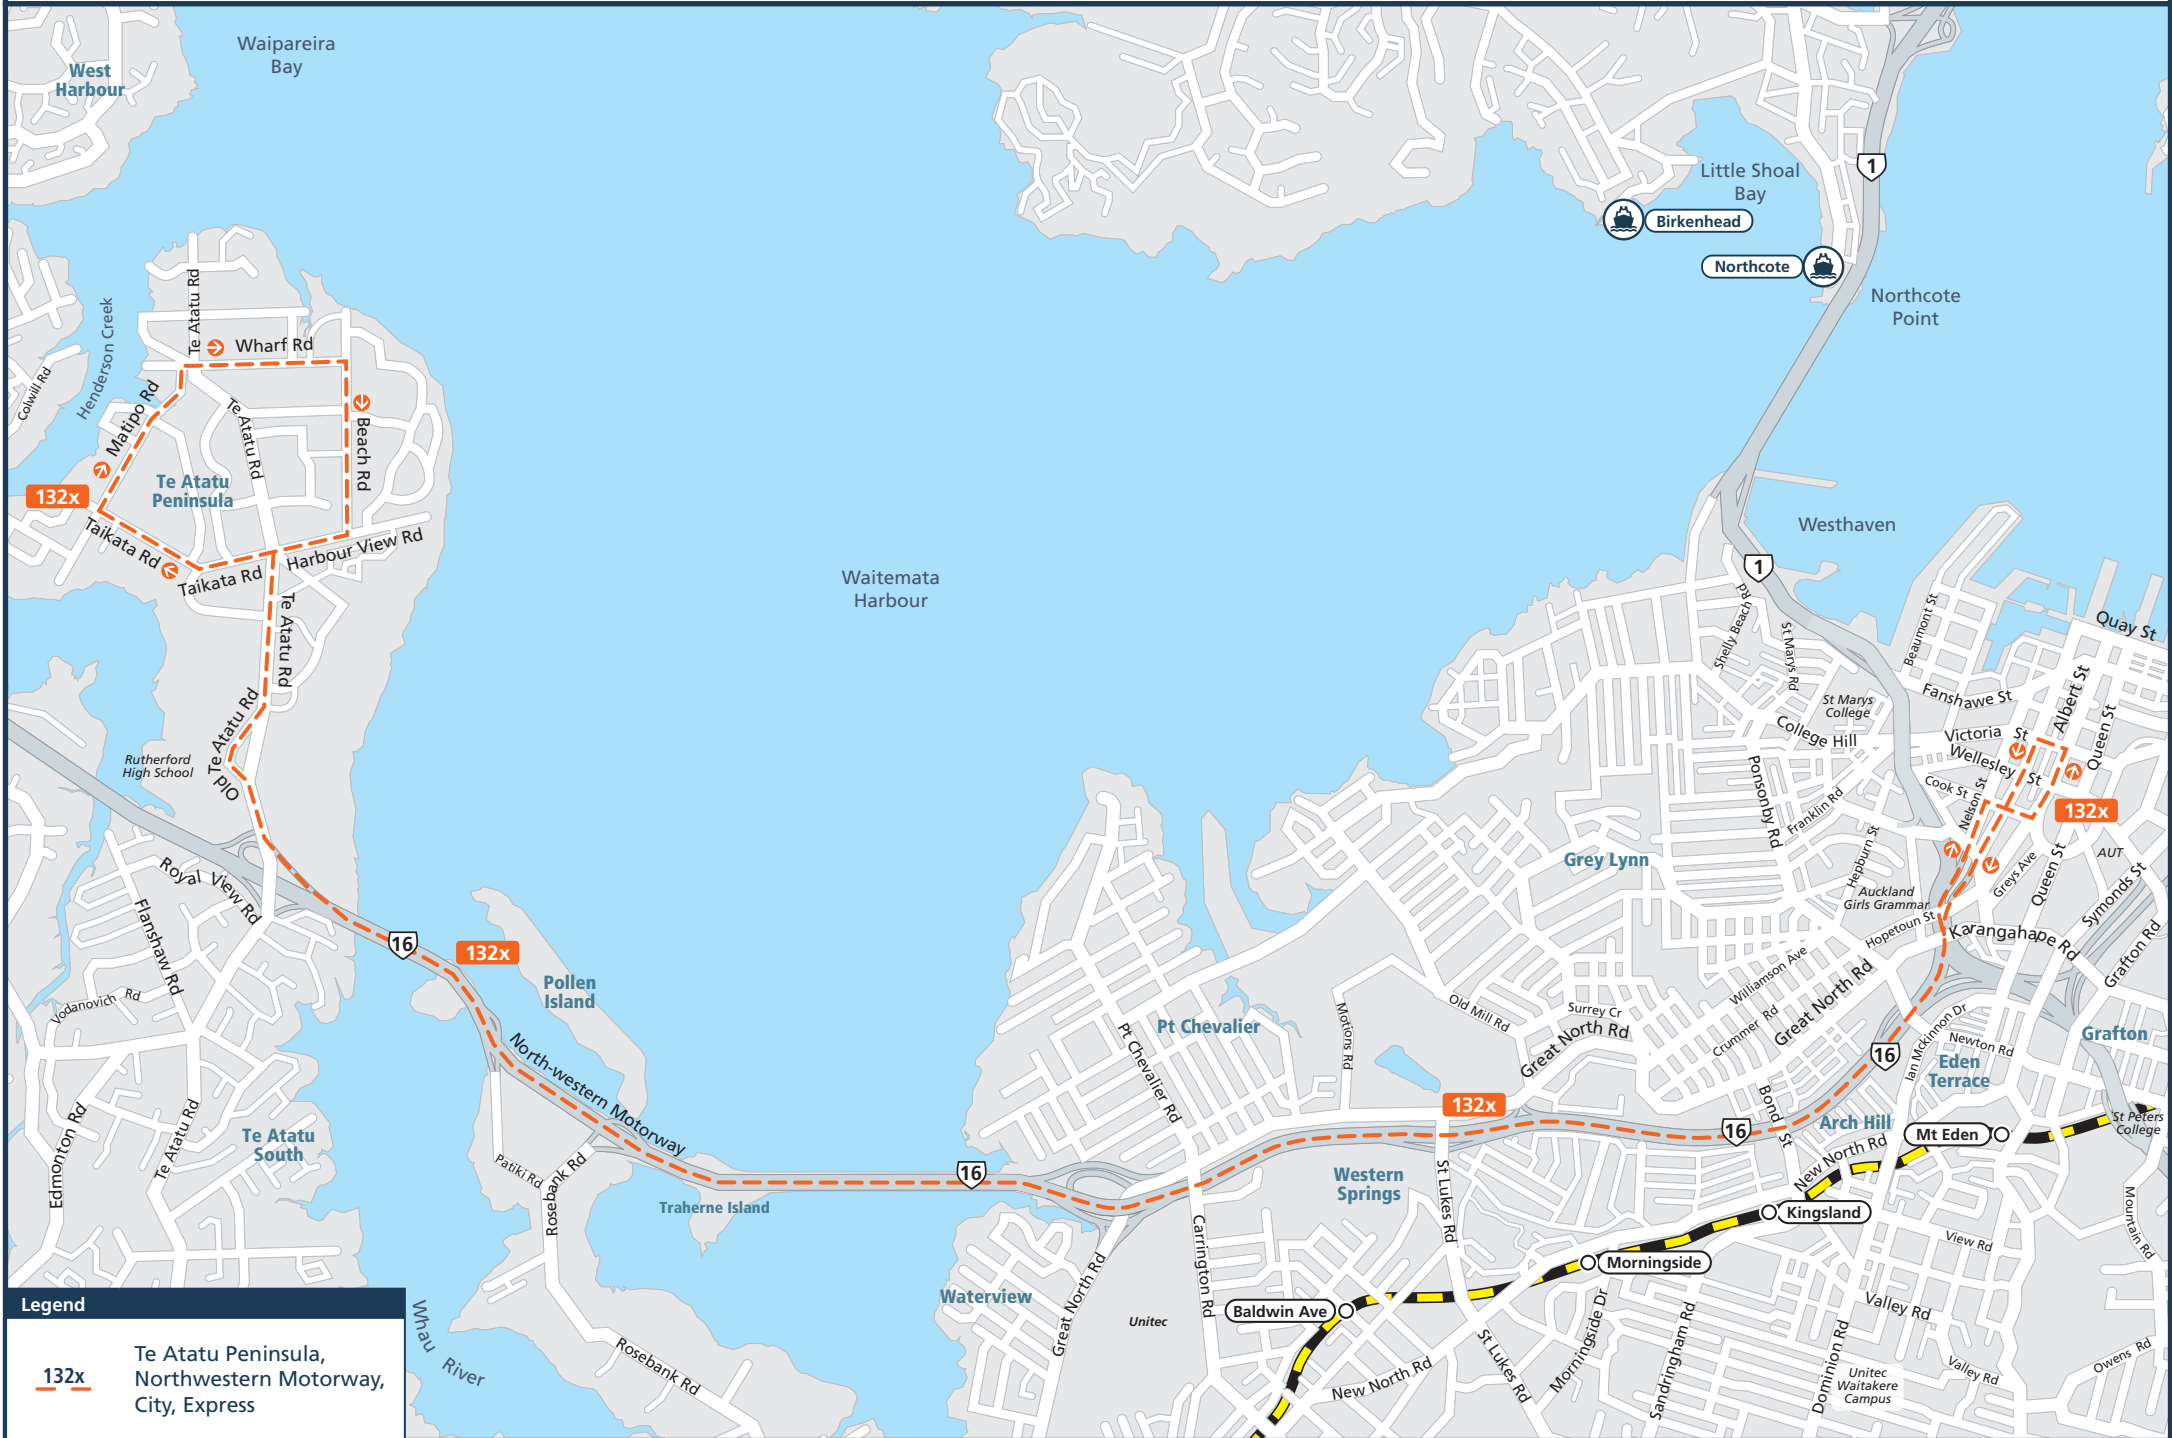

ROUTE 132x - TE ATATU PENINSULA TO CITY CENTRE EXPRESS

Legend

132x

Te Atatu Peninsula,
Northwestern Motorway,
City, Express