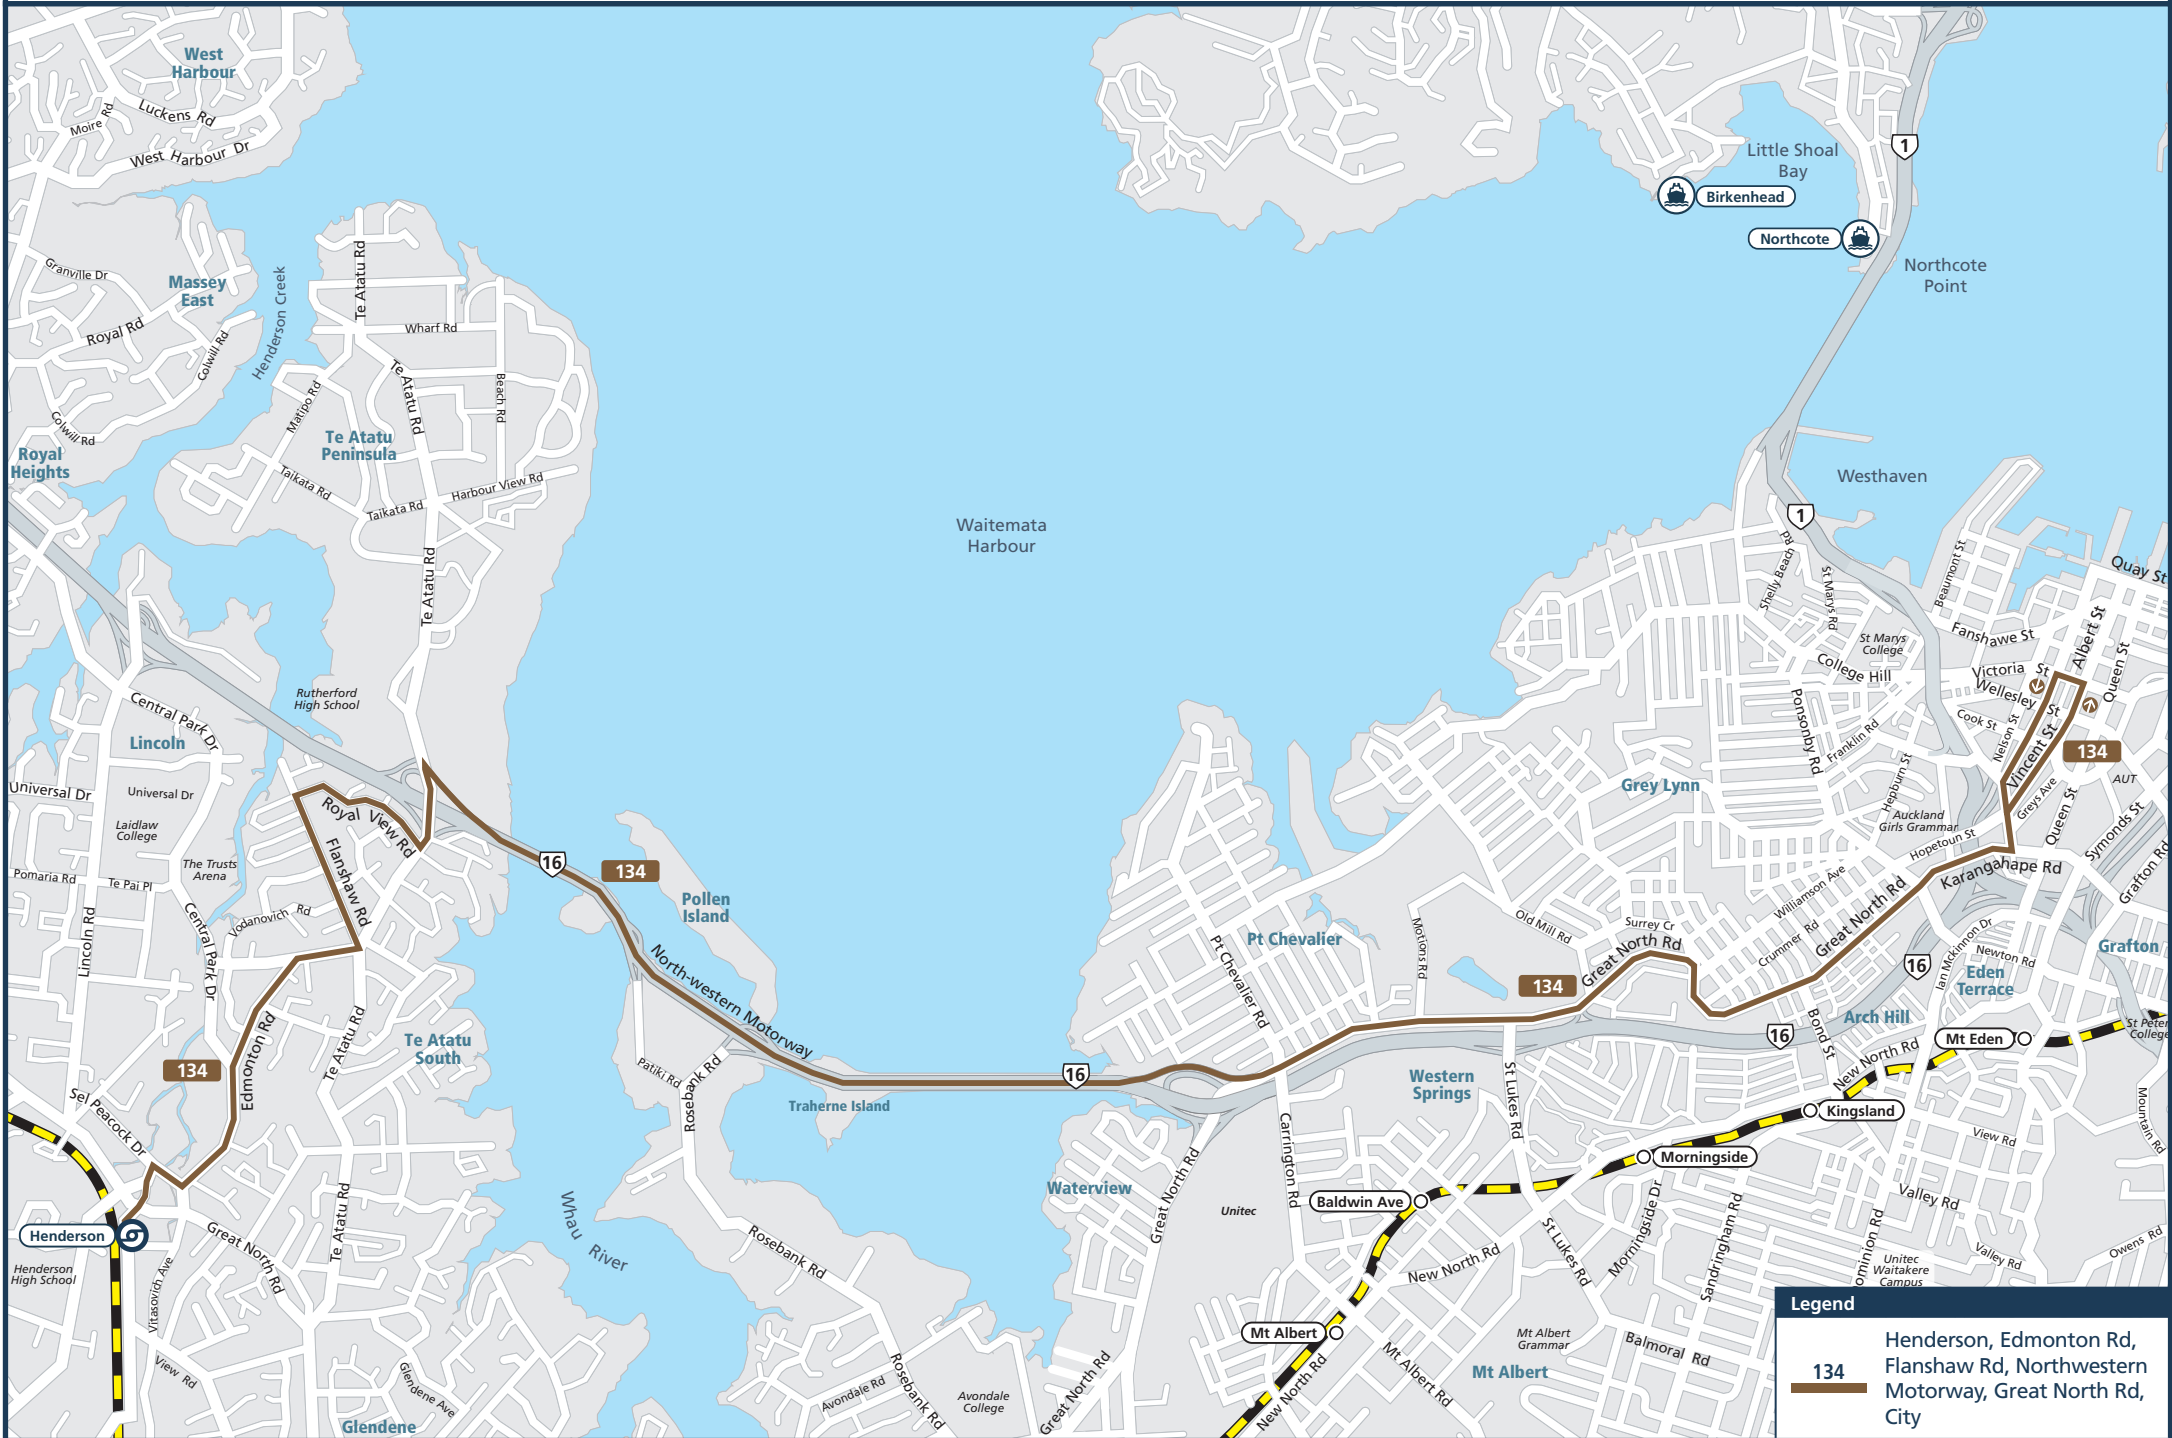

ROUTE 134 - HENDERSON TO CITY CENTRE VIA EDMONTON RD AND ROYAL VIEW RD

Legend

134 Henderson, Edmonton Rd, Flanshaw Rd, Northwestern Motorway, Great North Rd, City