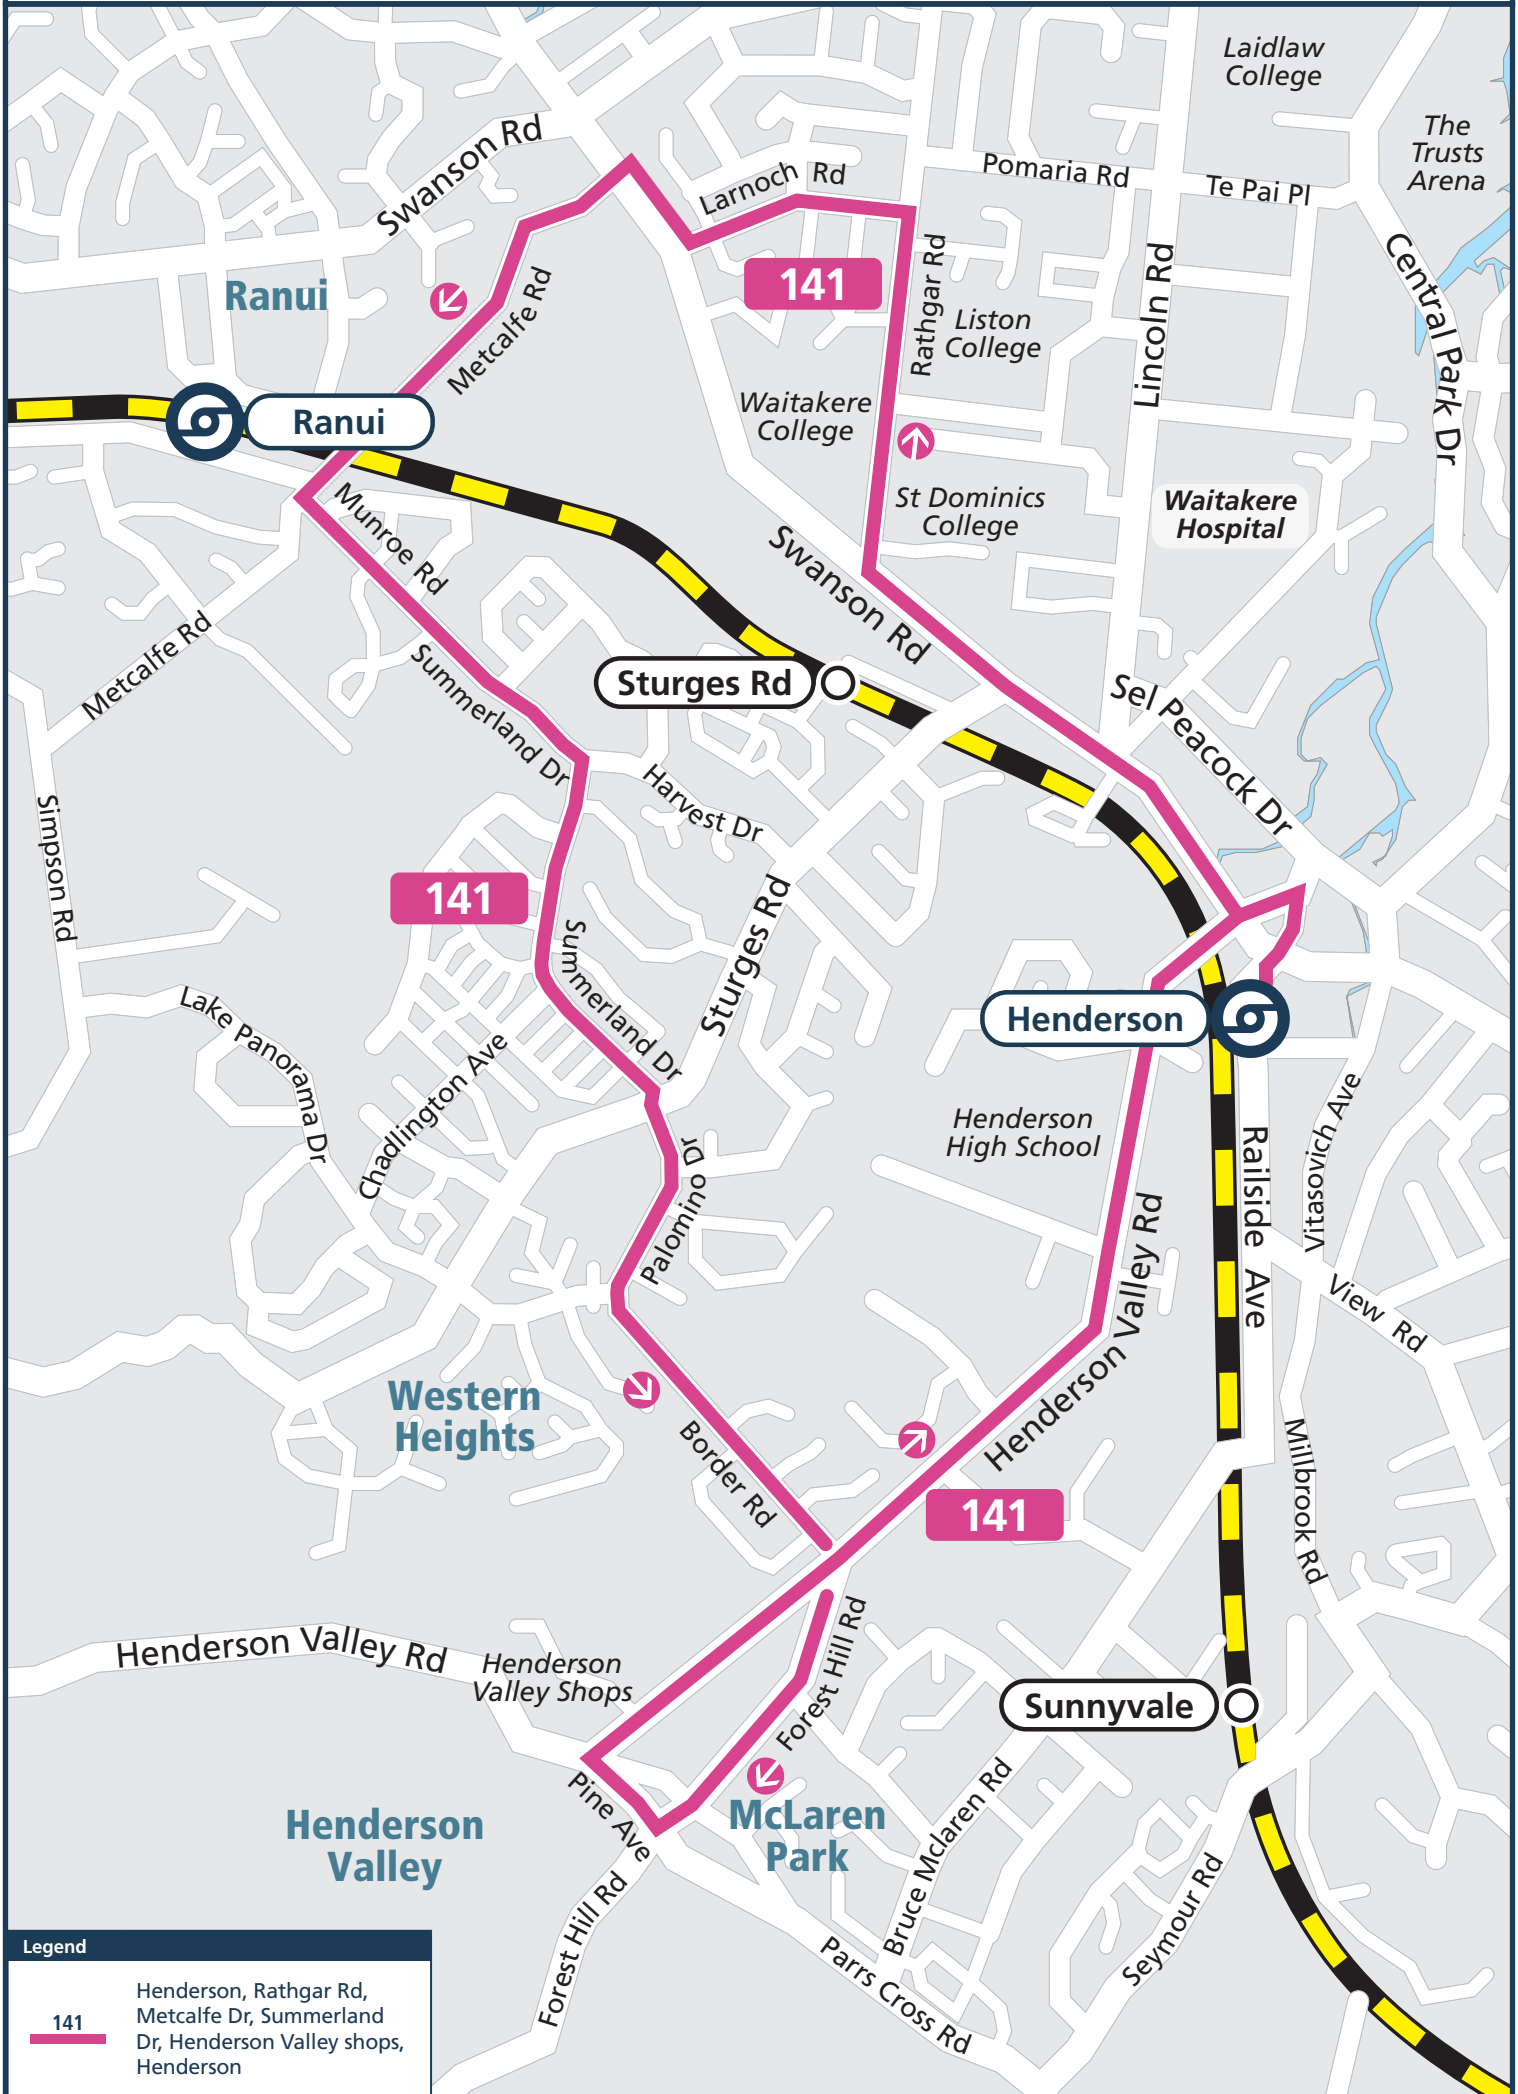

ROUTE 141 - HENDERSON WEST LOOP ANTICLOCKWISE

Legend

141

Henderson, Rathgar Rd, Metcalfe Dr, Summerland Dr, Henderson Valley shops, Henderson