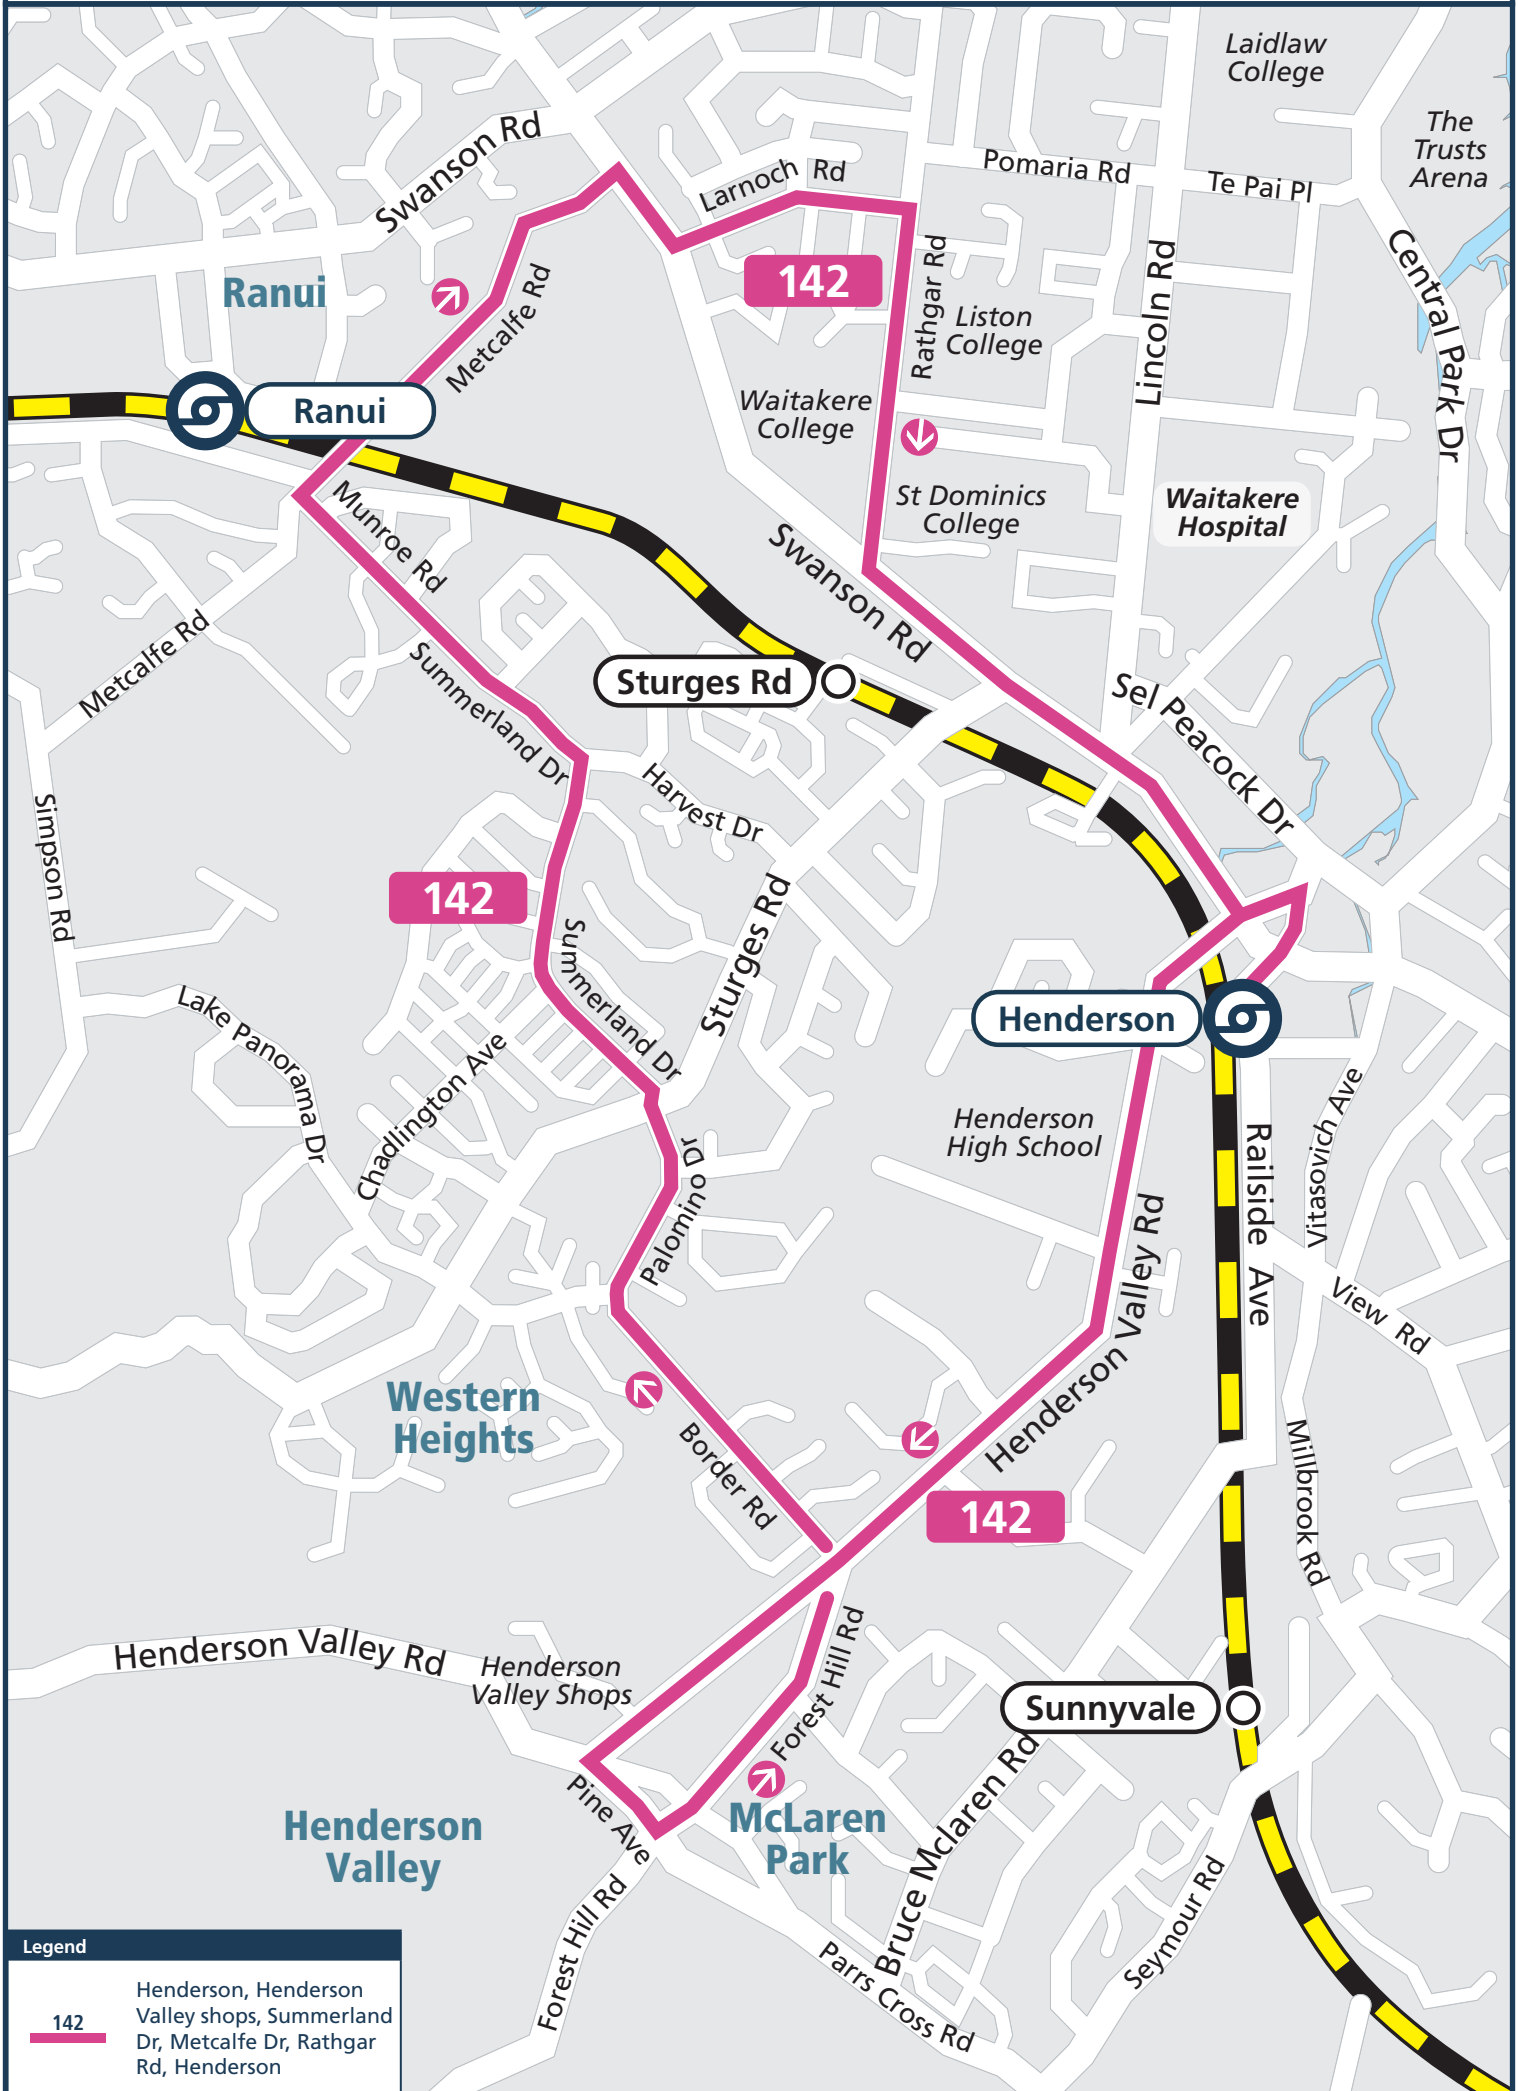

ROUTE 142 - HENDERSON WEST LOOP CLOCKWISE

Legend

142

Henderson, Henderson Valley shops, Summerland Dr, Metcalfe Dr, Rathgar Rd, Henderson