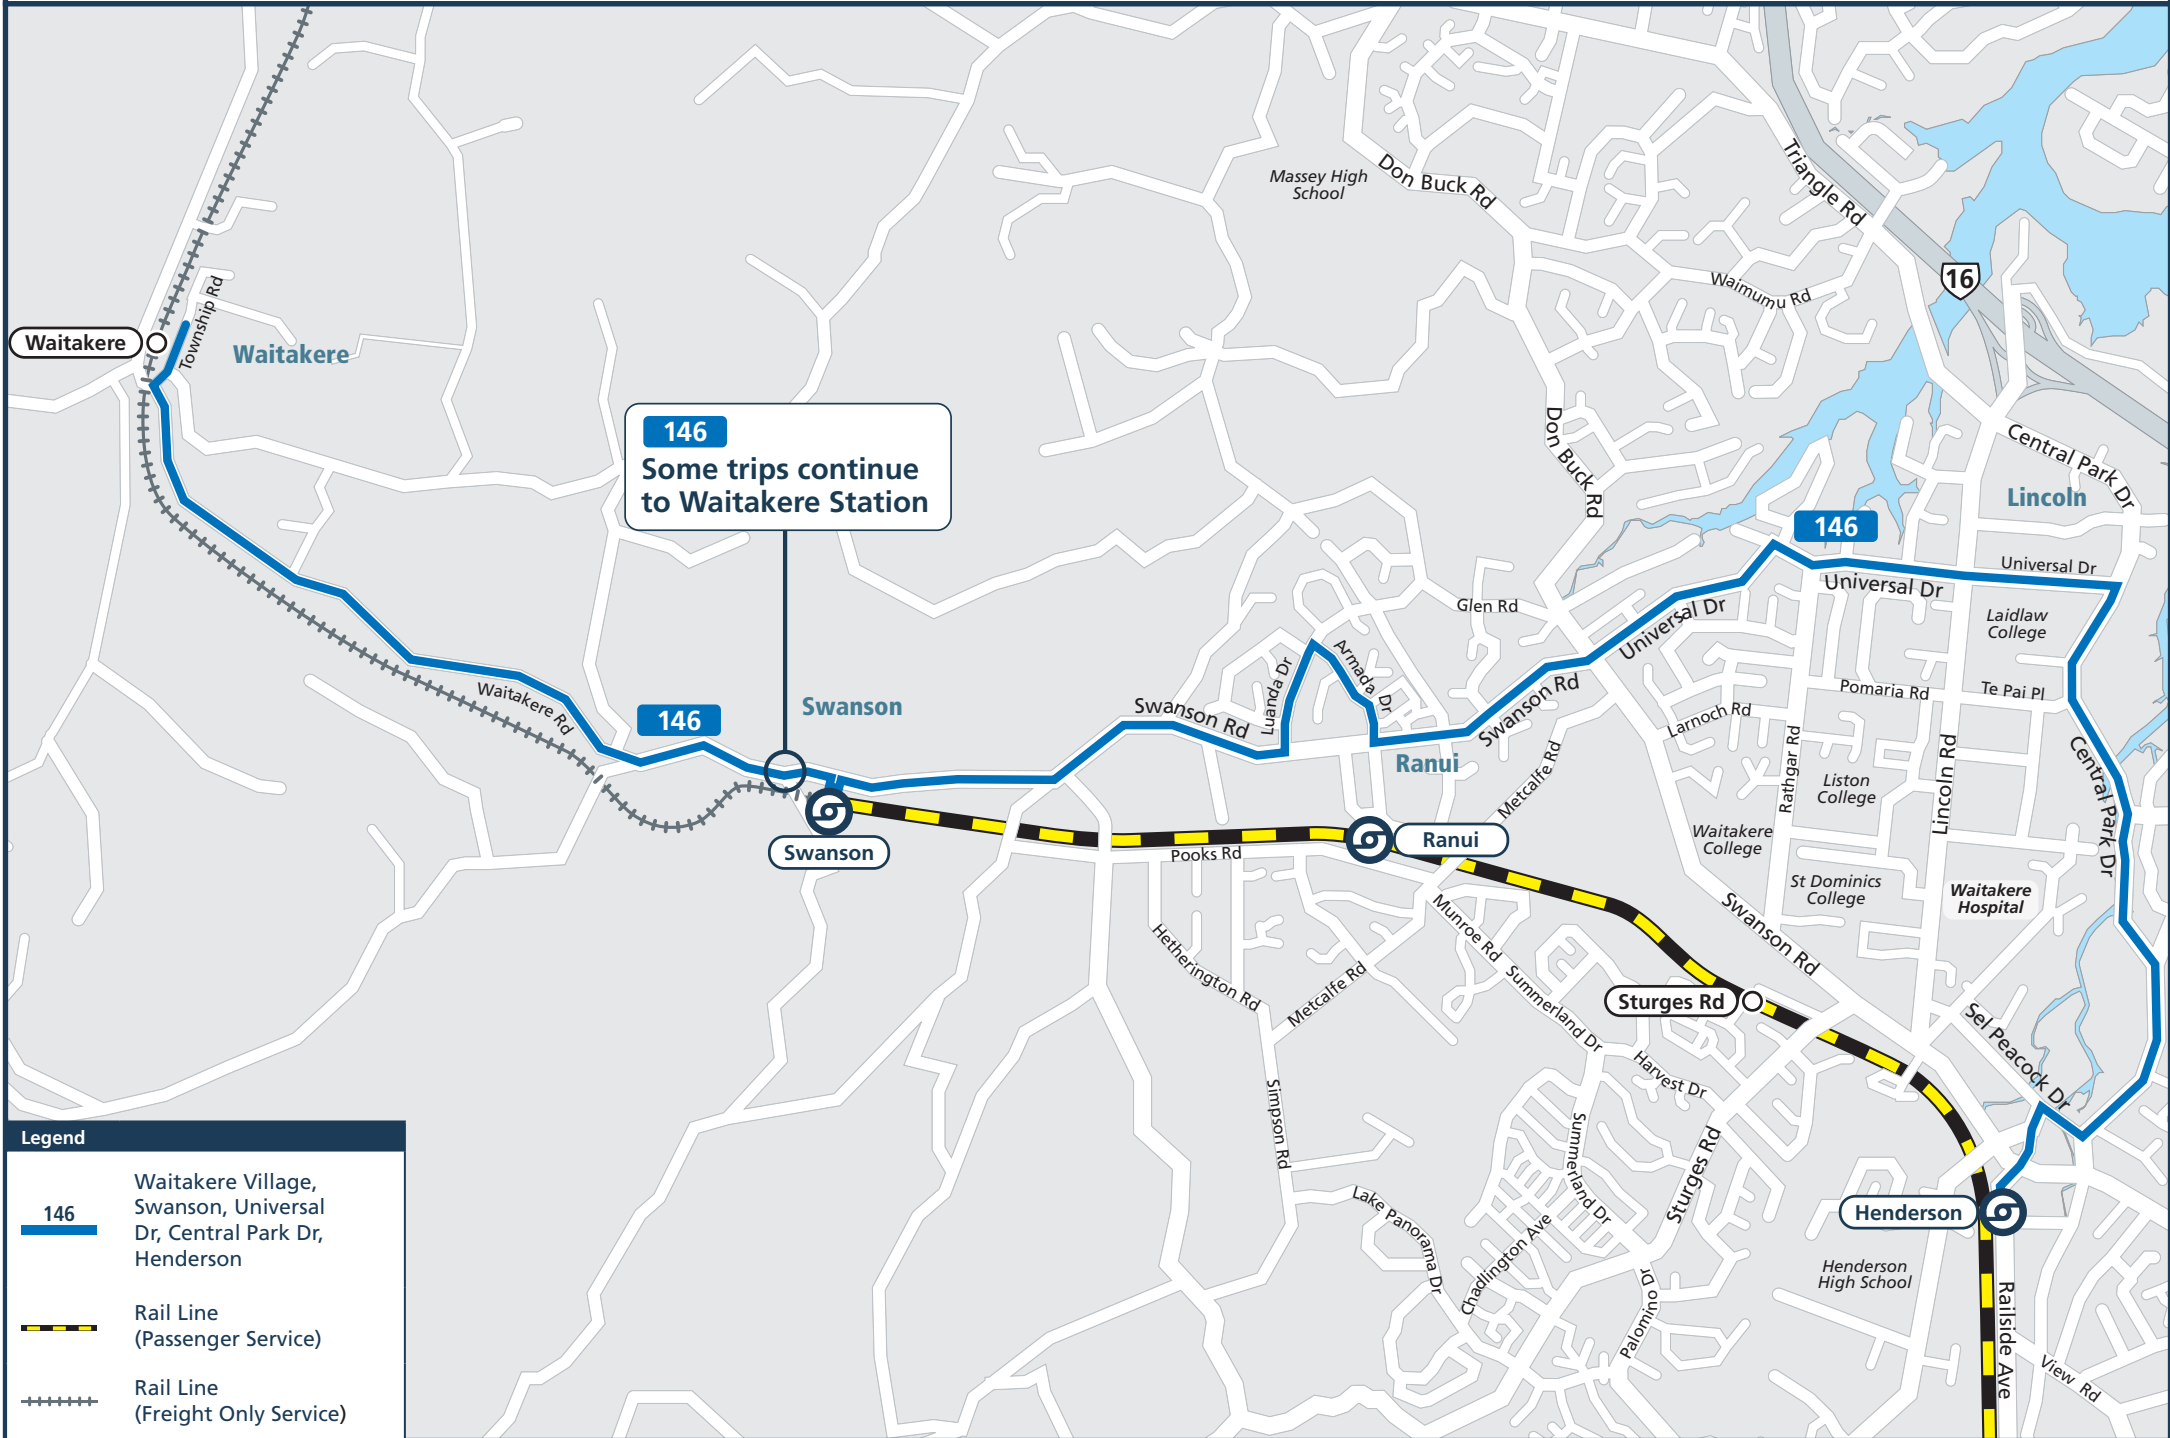

# ROUTE 146 - WAITAKERE VILLAGE TO HENDERSON VIA SWANSON STATION AND CENTRAL PARK DR

## Legend

- 146 Waitakere Village, Swanson, Universal Dr, Central Park Dr, Henderson
- Rail Line (Passenger Service)
- Rail Line (Freight Only Service)