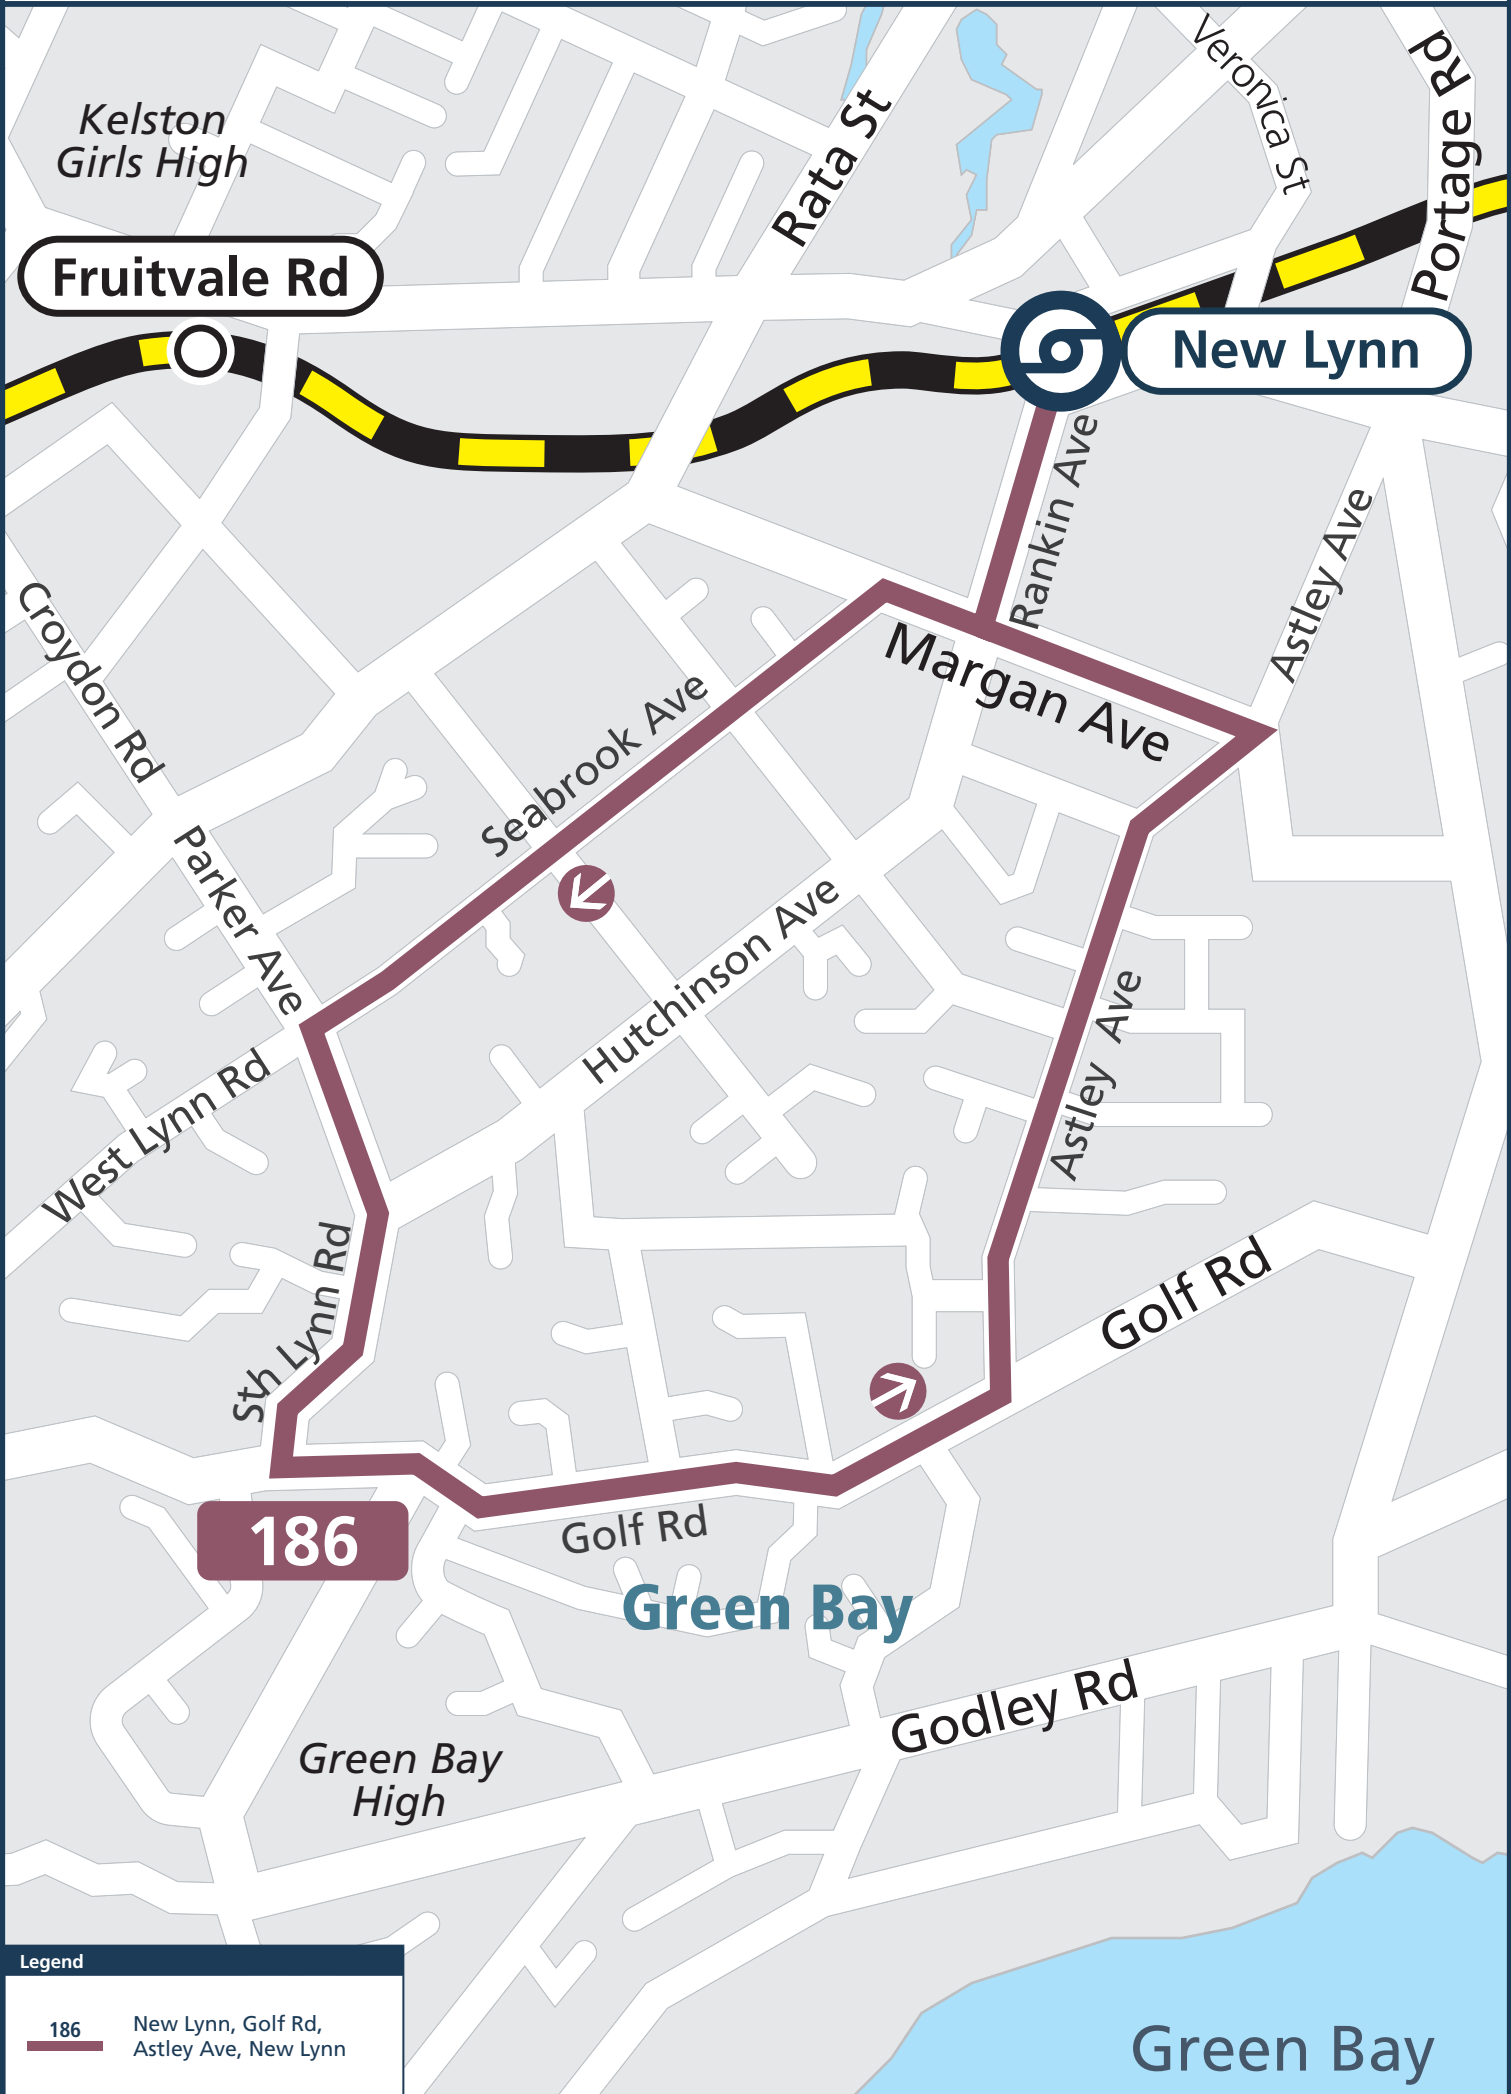

ROUTE 186 - SOUTH LYNN LOOP

Fruitvale Rd

New Lynn

186

Green Bay

Legend

186

New Lynn, Golf Rd,
Astley Ave, New Lynn

Green Bay