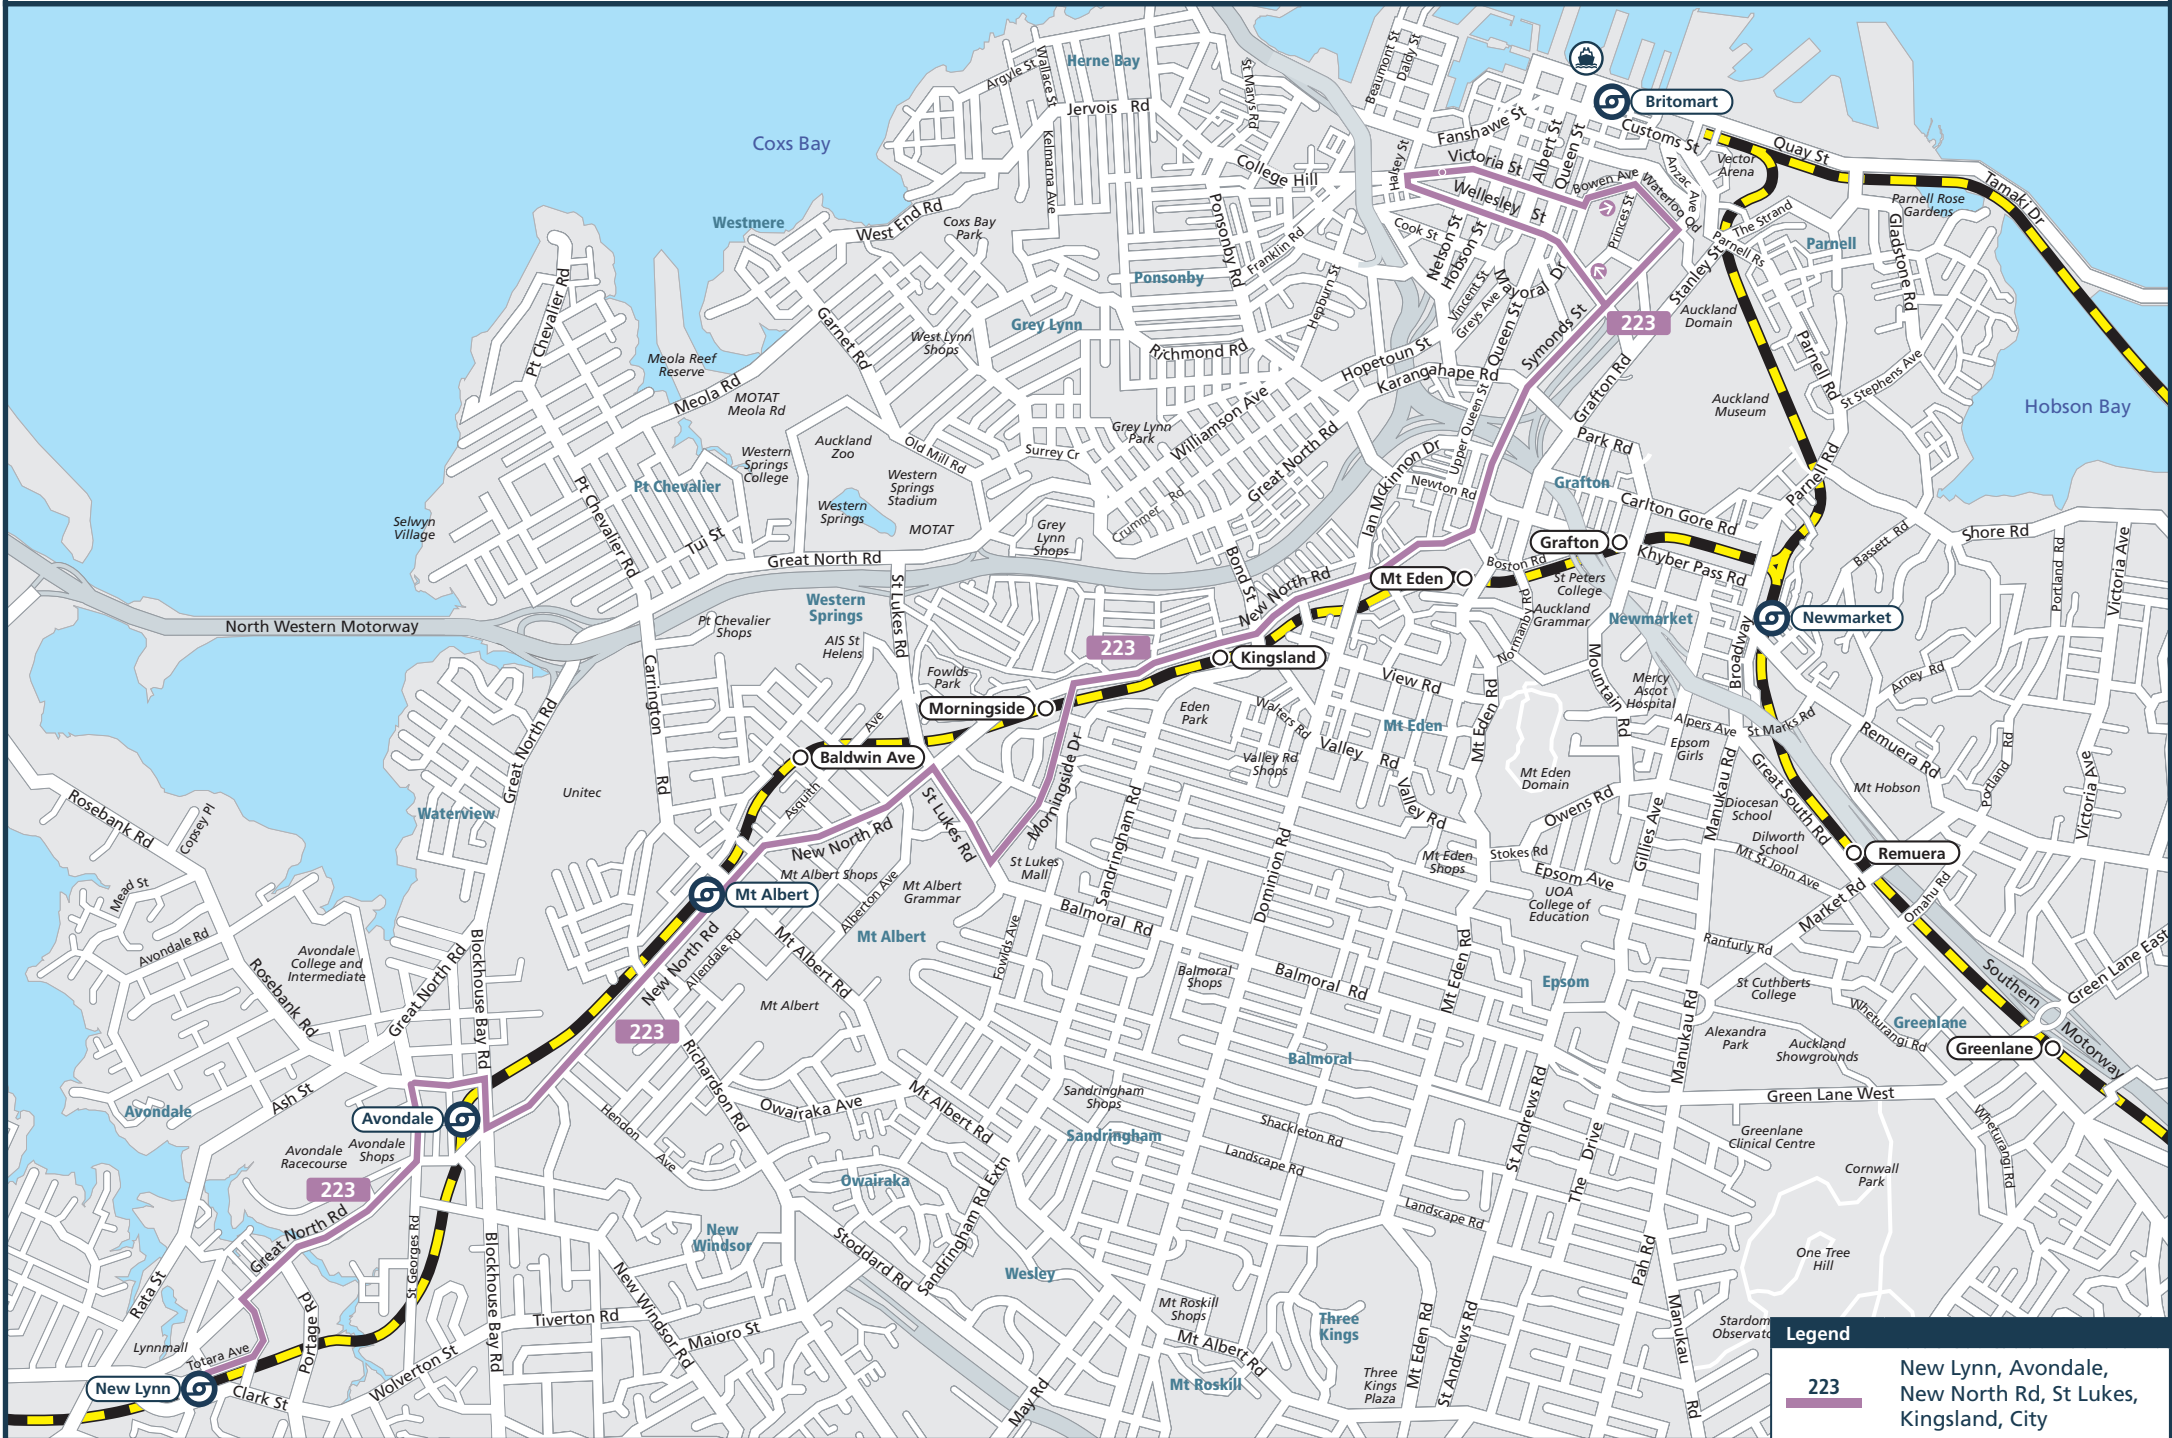

ROUTE 223 - NEW LYNN TO CITY CENTRE VIA NEW NORTH RD

Legend

223 New Lynn, Avondale, New North Rd, St Lukes, Kingsland, City