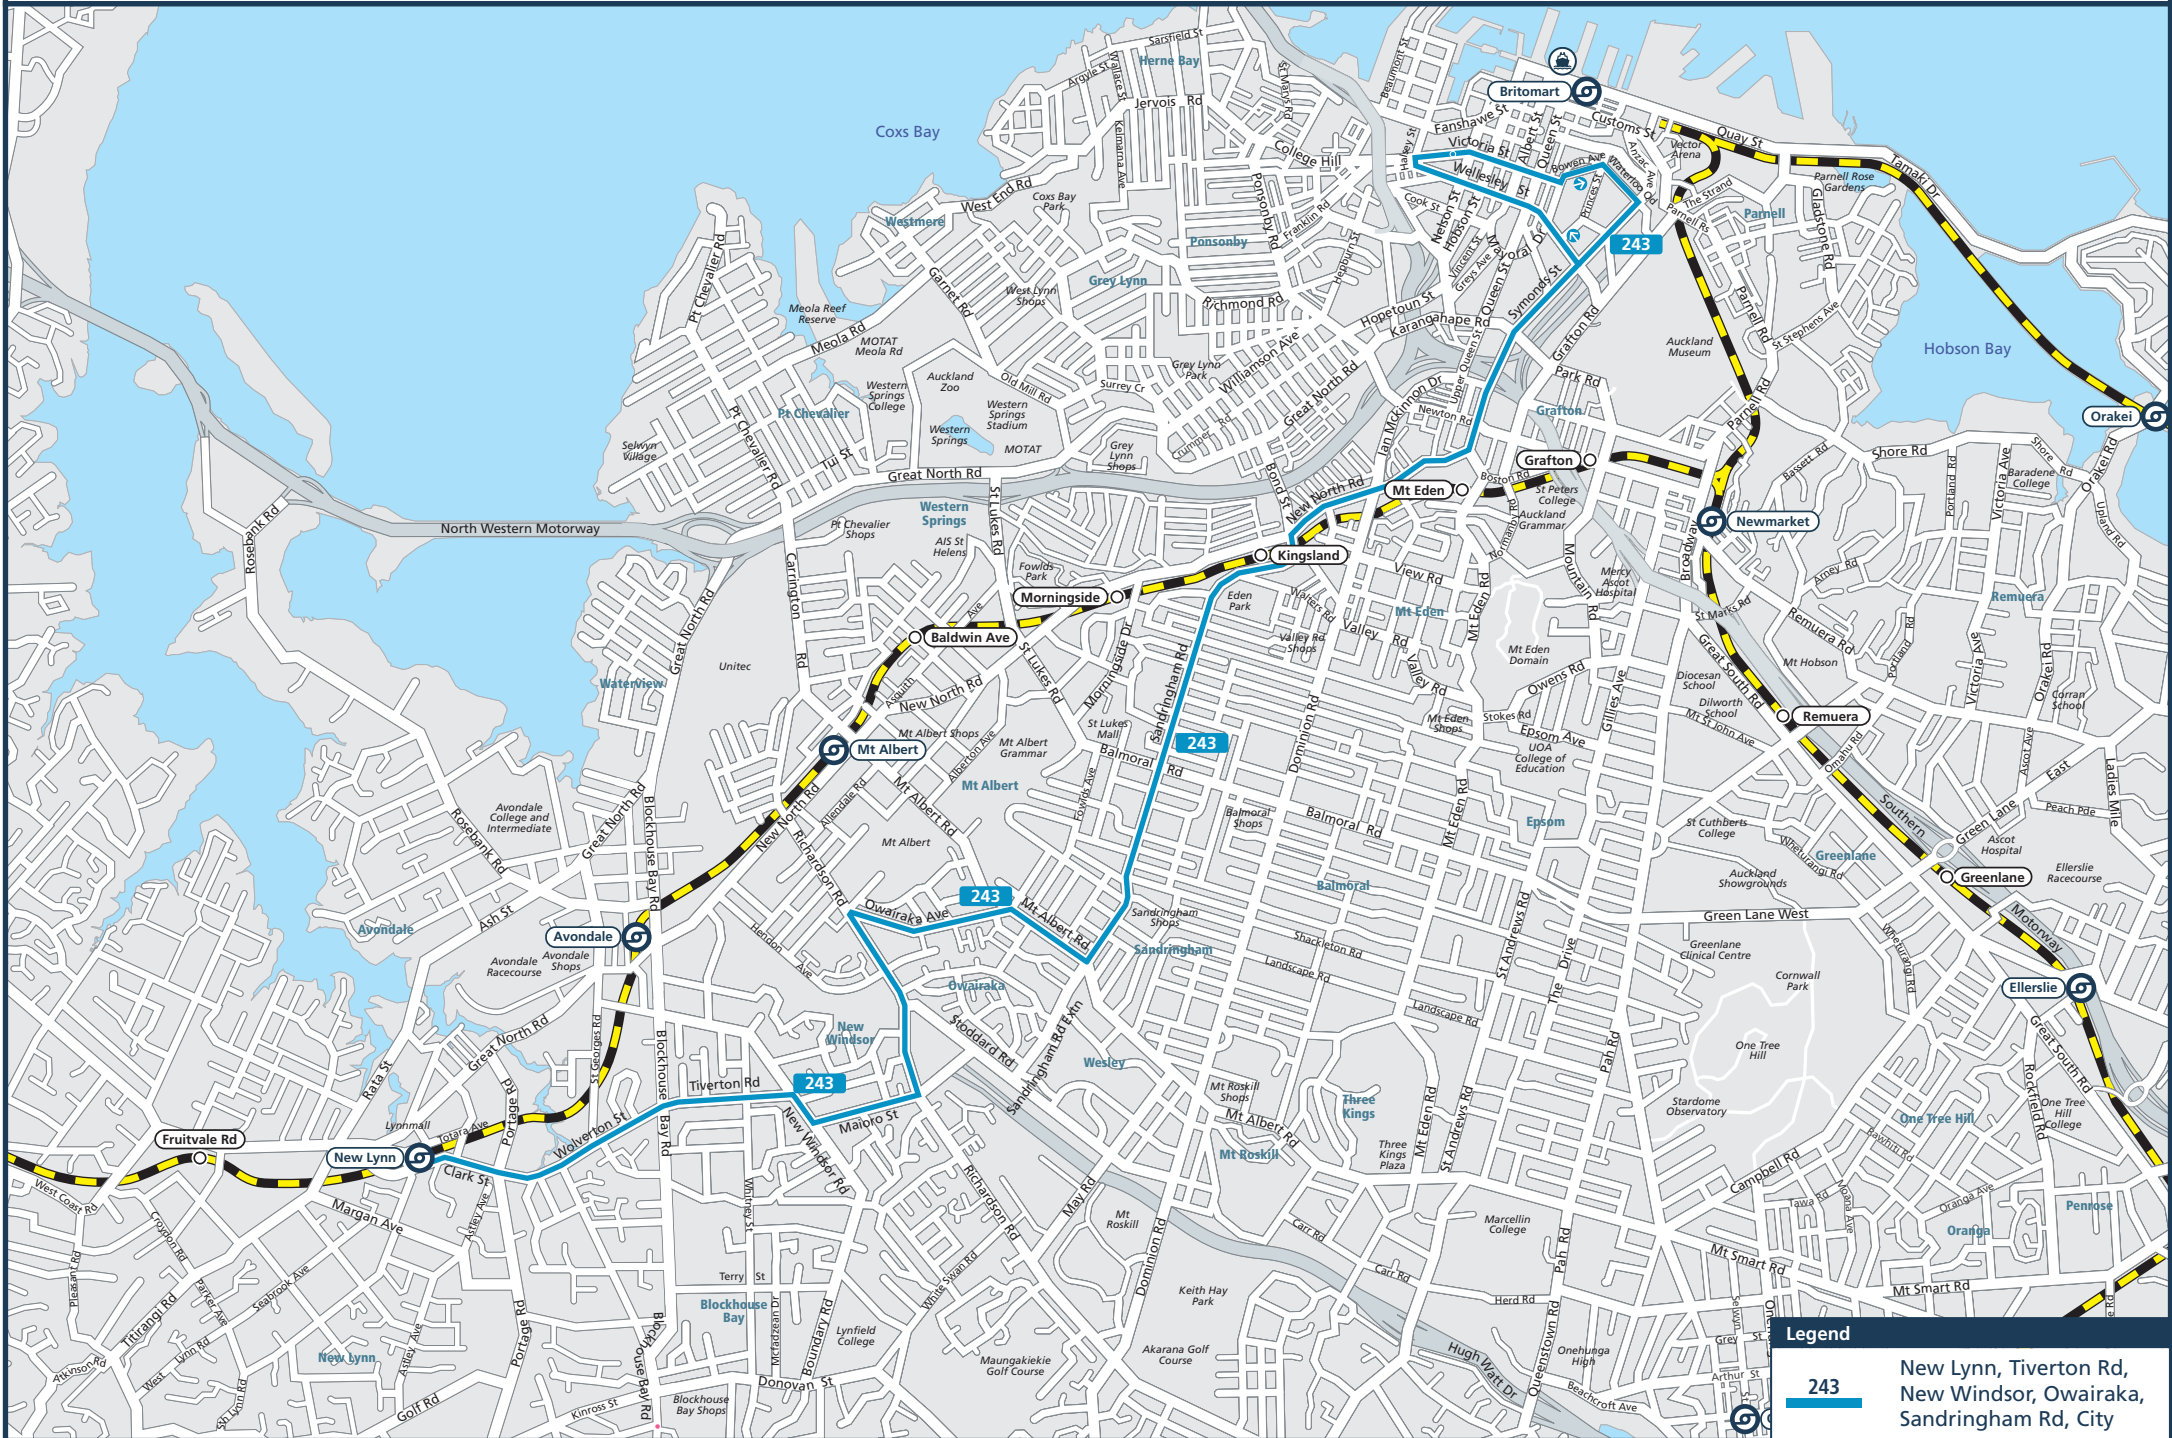

ROUTE 243 - NEW LYNN TO CITY CENTRE VIA SANDRINGHAM RD

Legend

243 New Lynn, Tiverton Rd, New Windsor, Owairaka, Sandringham Rd, City