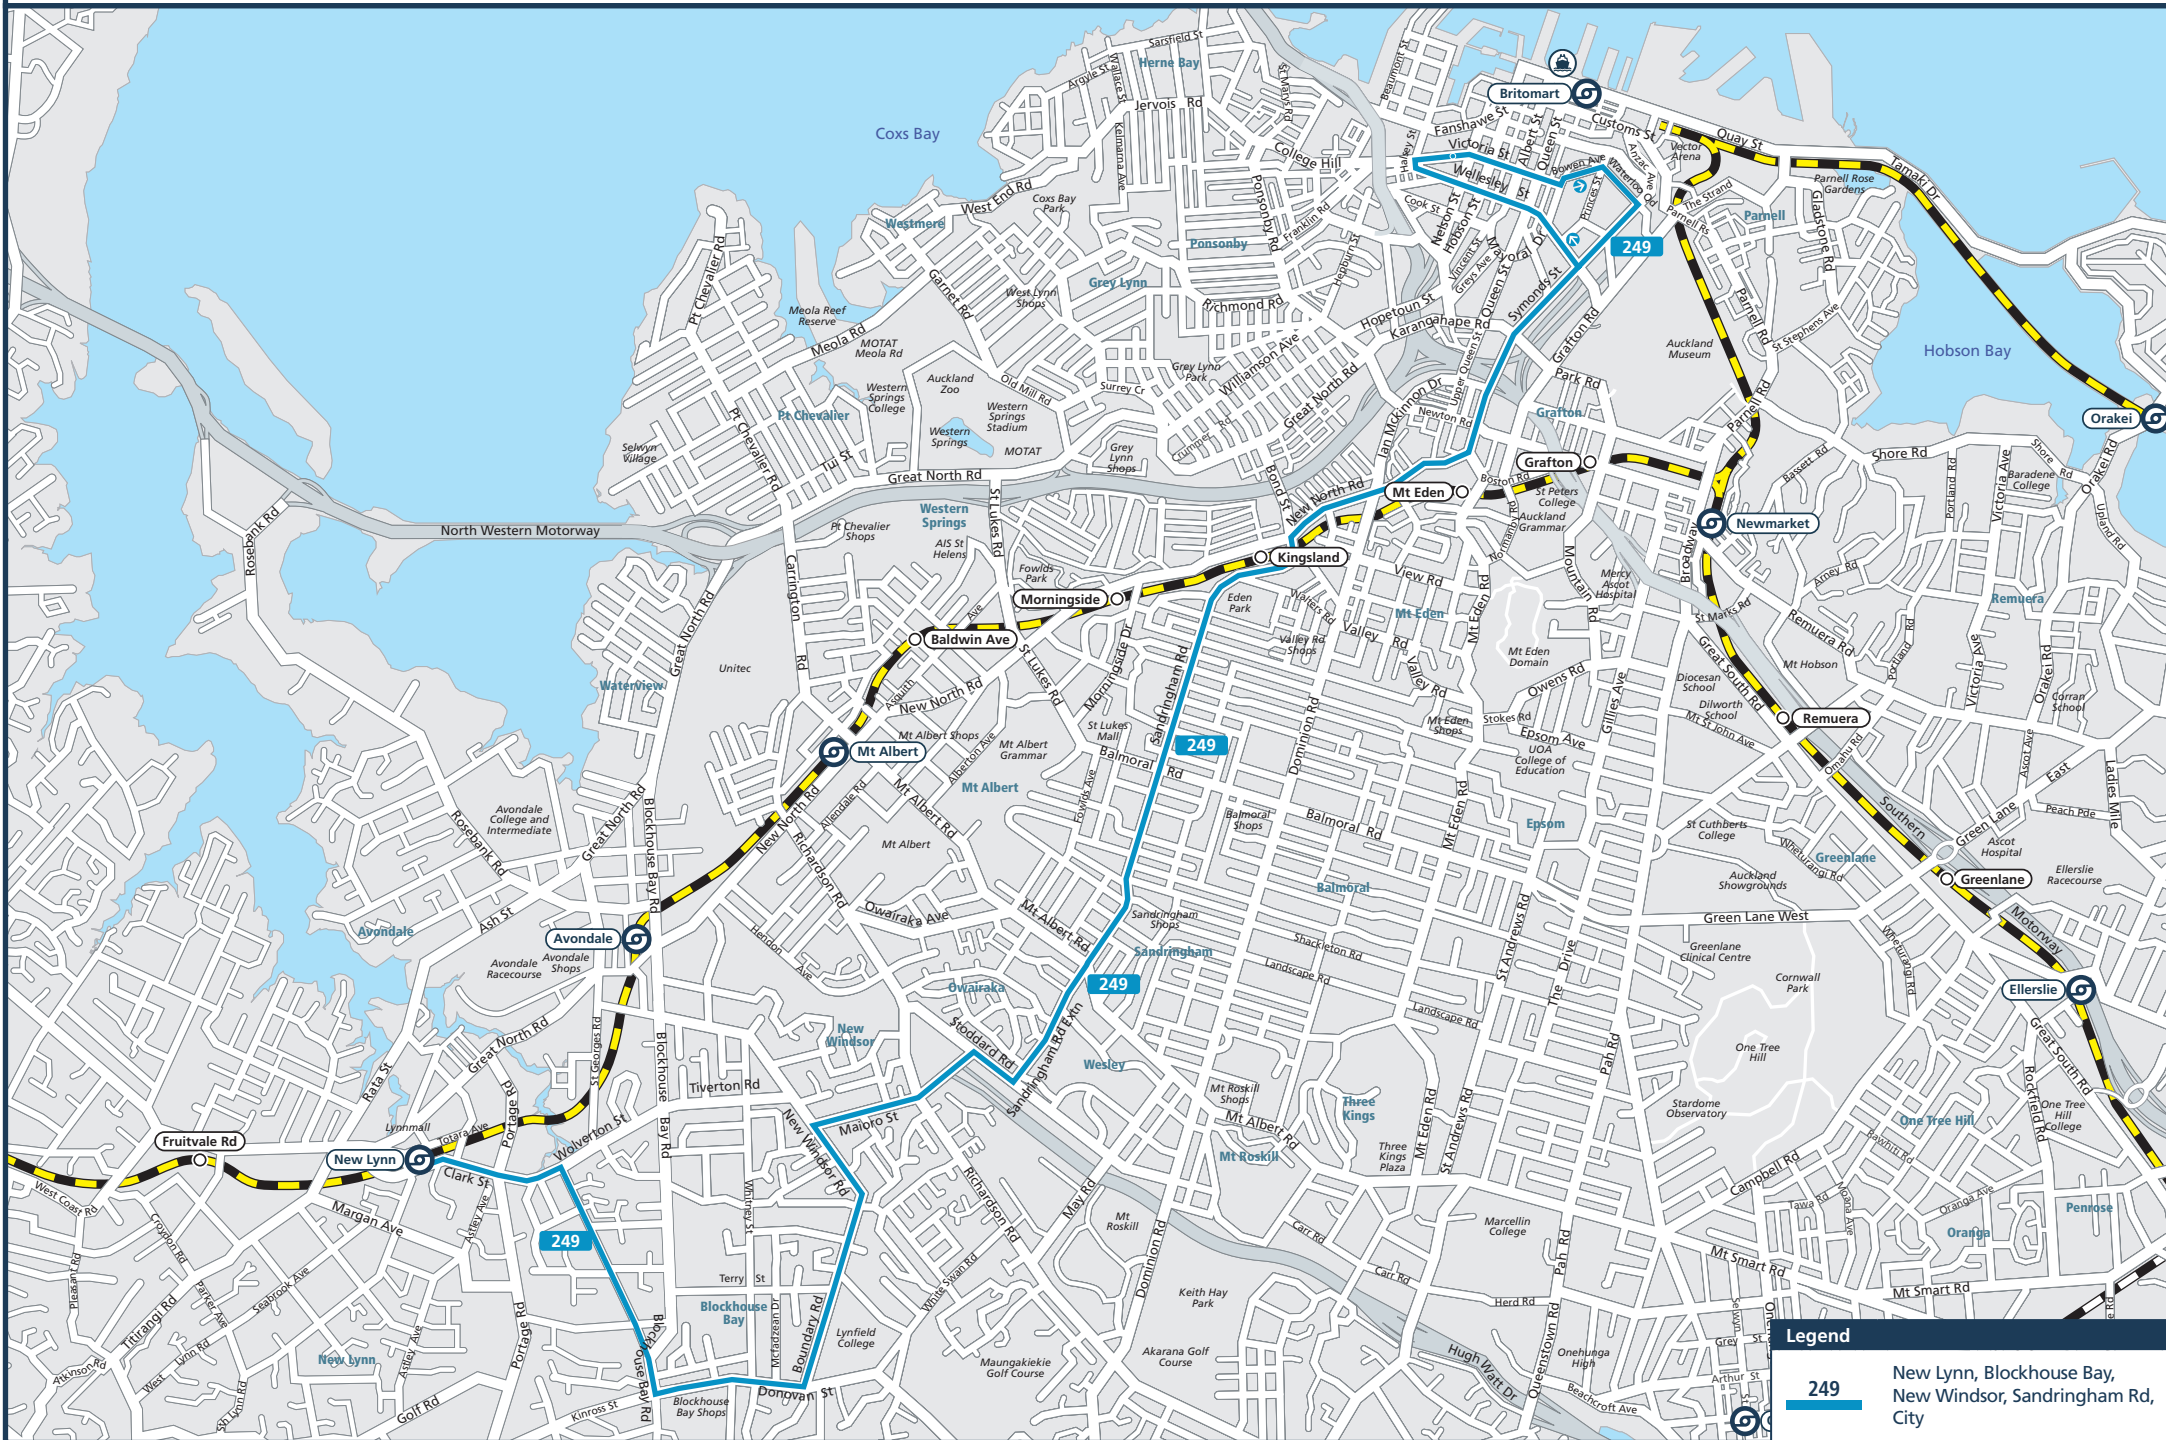

ROUTE 249 - NEW LYNN AND BLOCKHOUSE BAY TO CITY CENTRE VIA SANDRINGHAM RD

Legend

249 New Lynn, Blockhouse Bay, New Windsor, Sandringham Rd, City