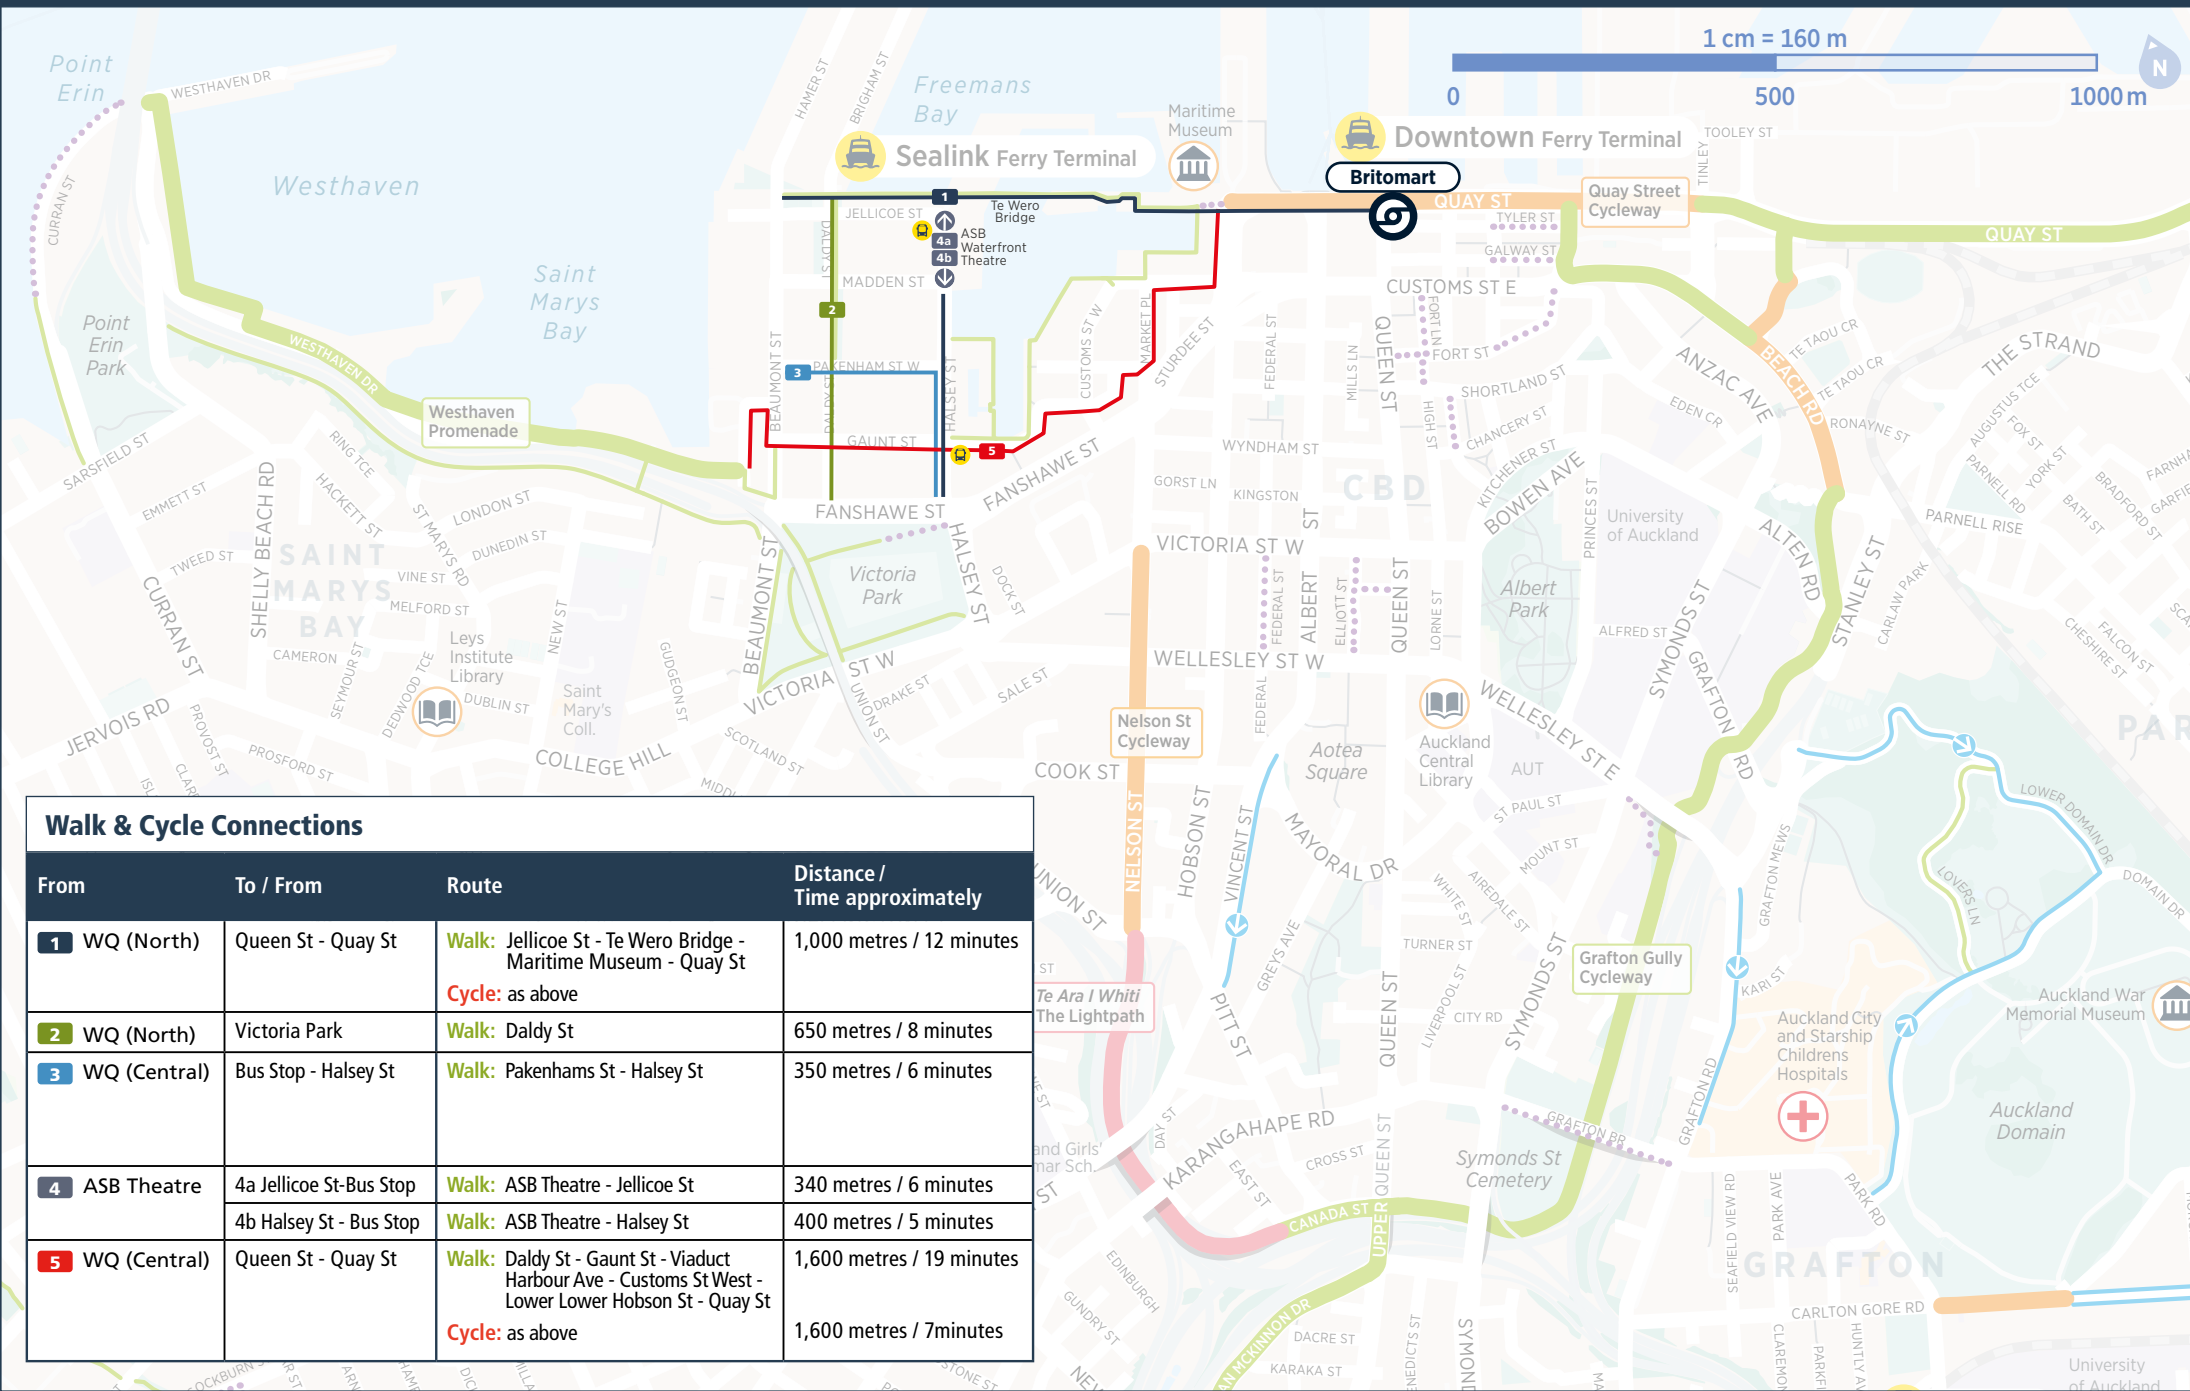

Wynyard Quarter Isthmus Bus Routes

Walking & Cycling

Walk & Cycle Connections			
From	To / From	Route	Distance / Time approximately
1 WQ (North)	Queen St - Quay St	Walk: Jellicoe St - Te Wero Bridge - Maritime Museum - Quay St Cycle: as above	1,000 metres / 12 minutes
2 WQ (North)	Victoria Park	Walk: Daldy St	650 metres / 8 minutes
3 WQ (Central)	Bus Stop - Halsey St	Walk: Pakenhams St - Halsey St	350 metres / 6 minutes
4 ASB Theatre	4a Jellicoe St - Bus Stop	Walk: ASB Theatre - Jellicoe St	340 metres / 6 minutes
	4b Halsey St - Bus Stop	Walk: ASB Theatre - Halsey St	400 metres / 5 minutes
5 WQ (Central)	Queen St - Quay St	Walk: Daldy St - Gaunt St - Viaduct Harbour Ave - Customs St West - Lower Lower Hobson St - Quay St	1,600 metres / 19 minutes
		Cycle: as above	1,600 metres / 7 minutes