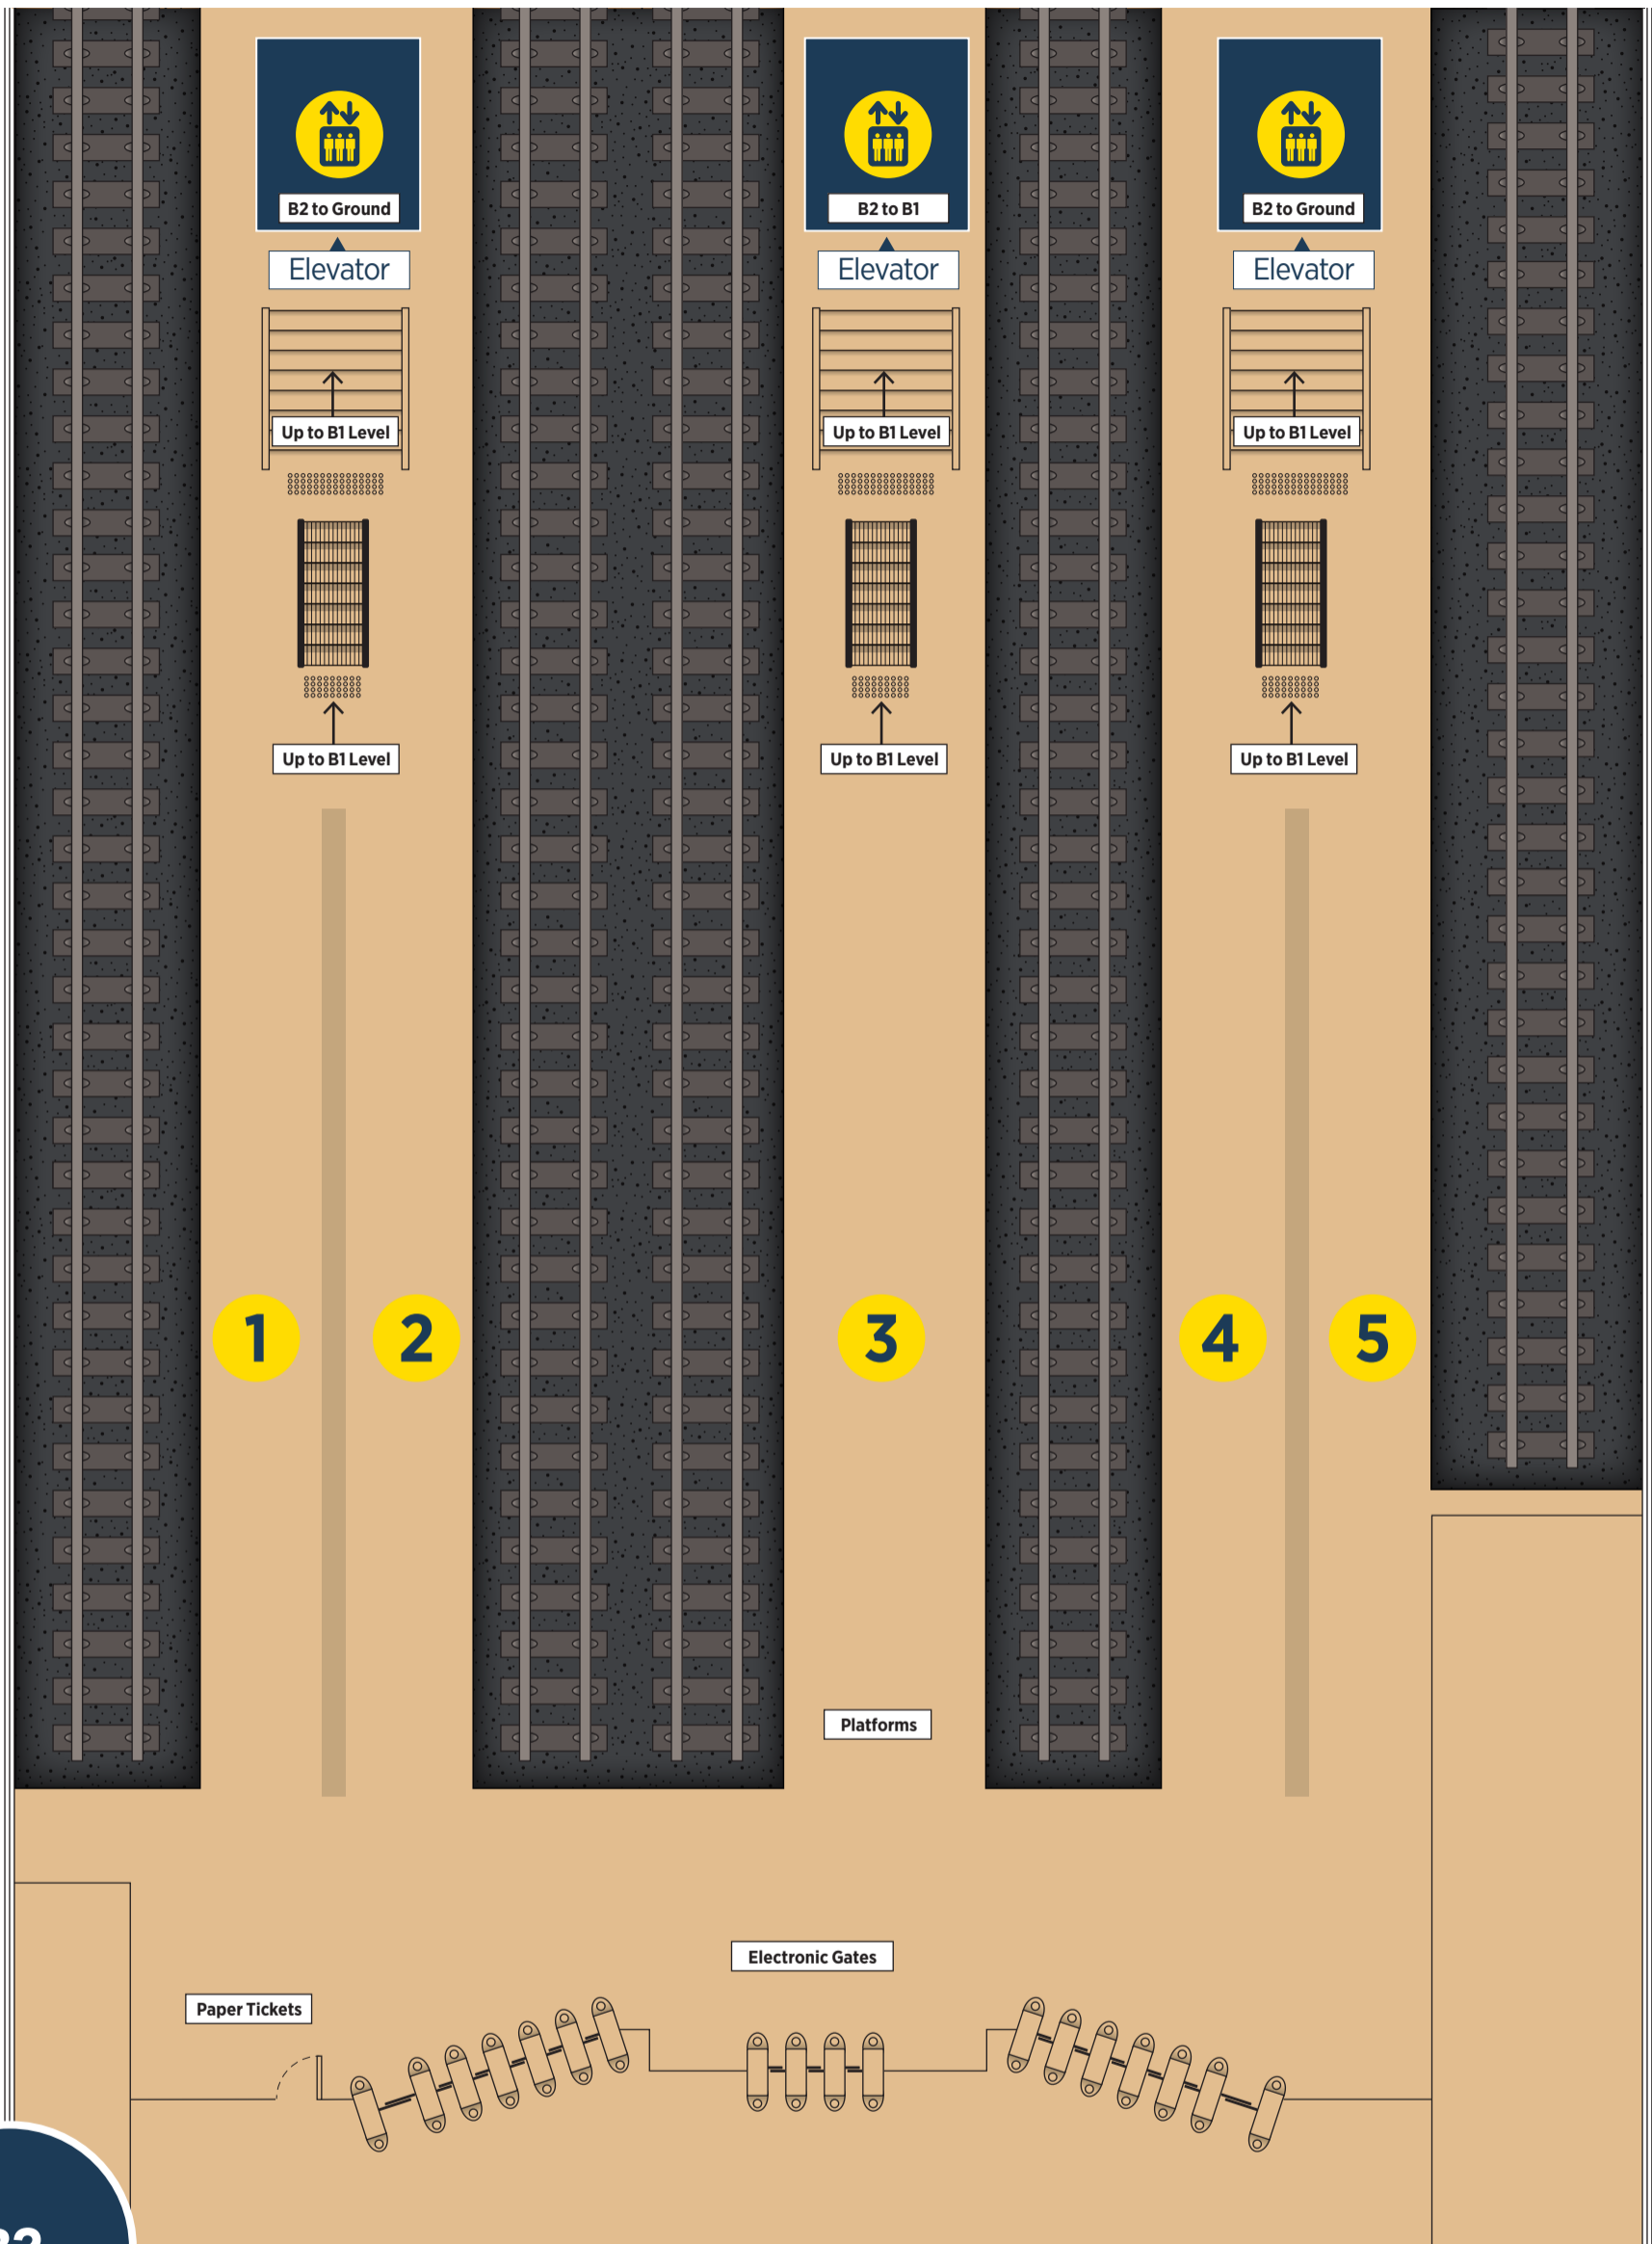

Takutai Sq Entrance

B1

to Takutai Sq

Use Takutai Sq exit for Vector Arena

to Britomart

B2