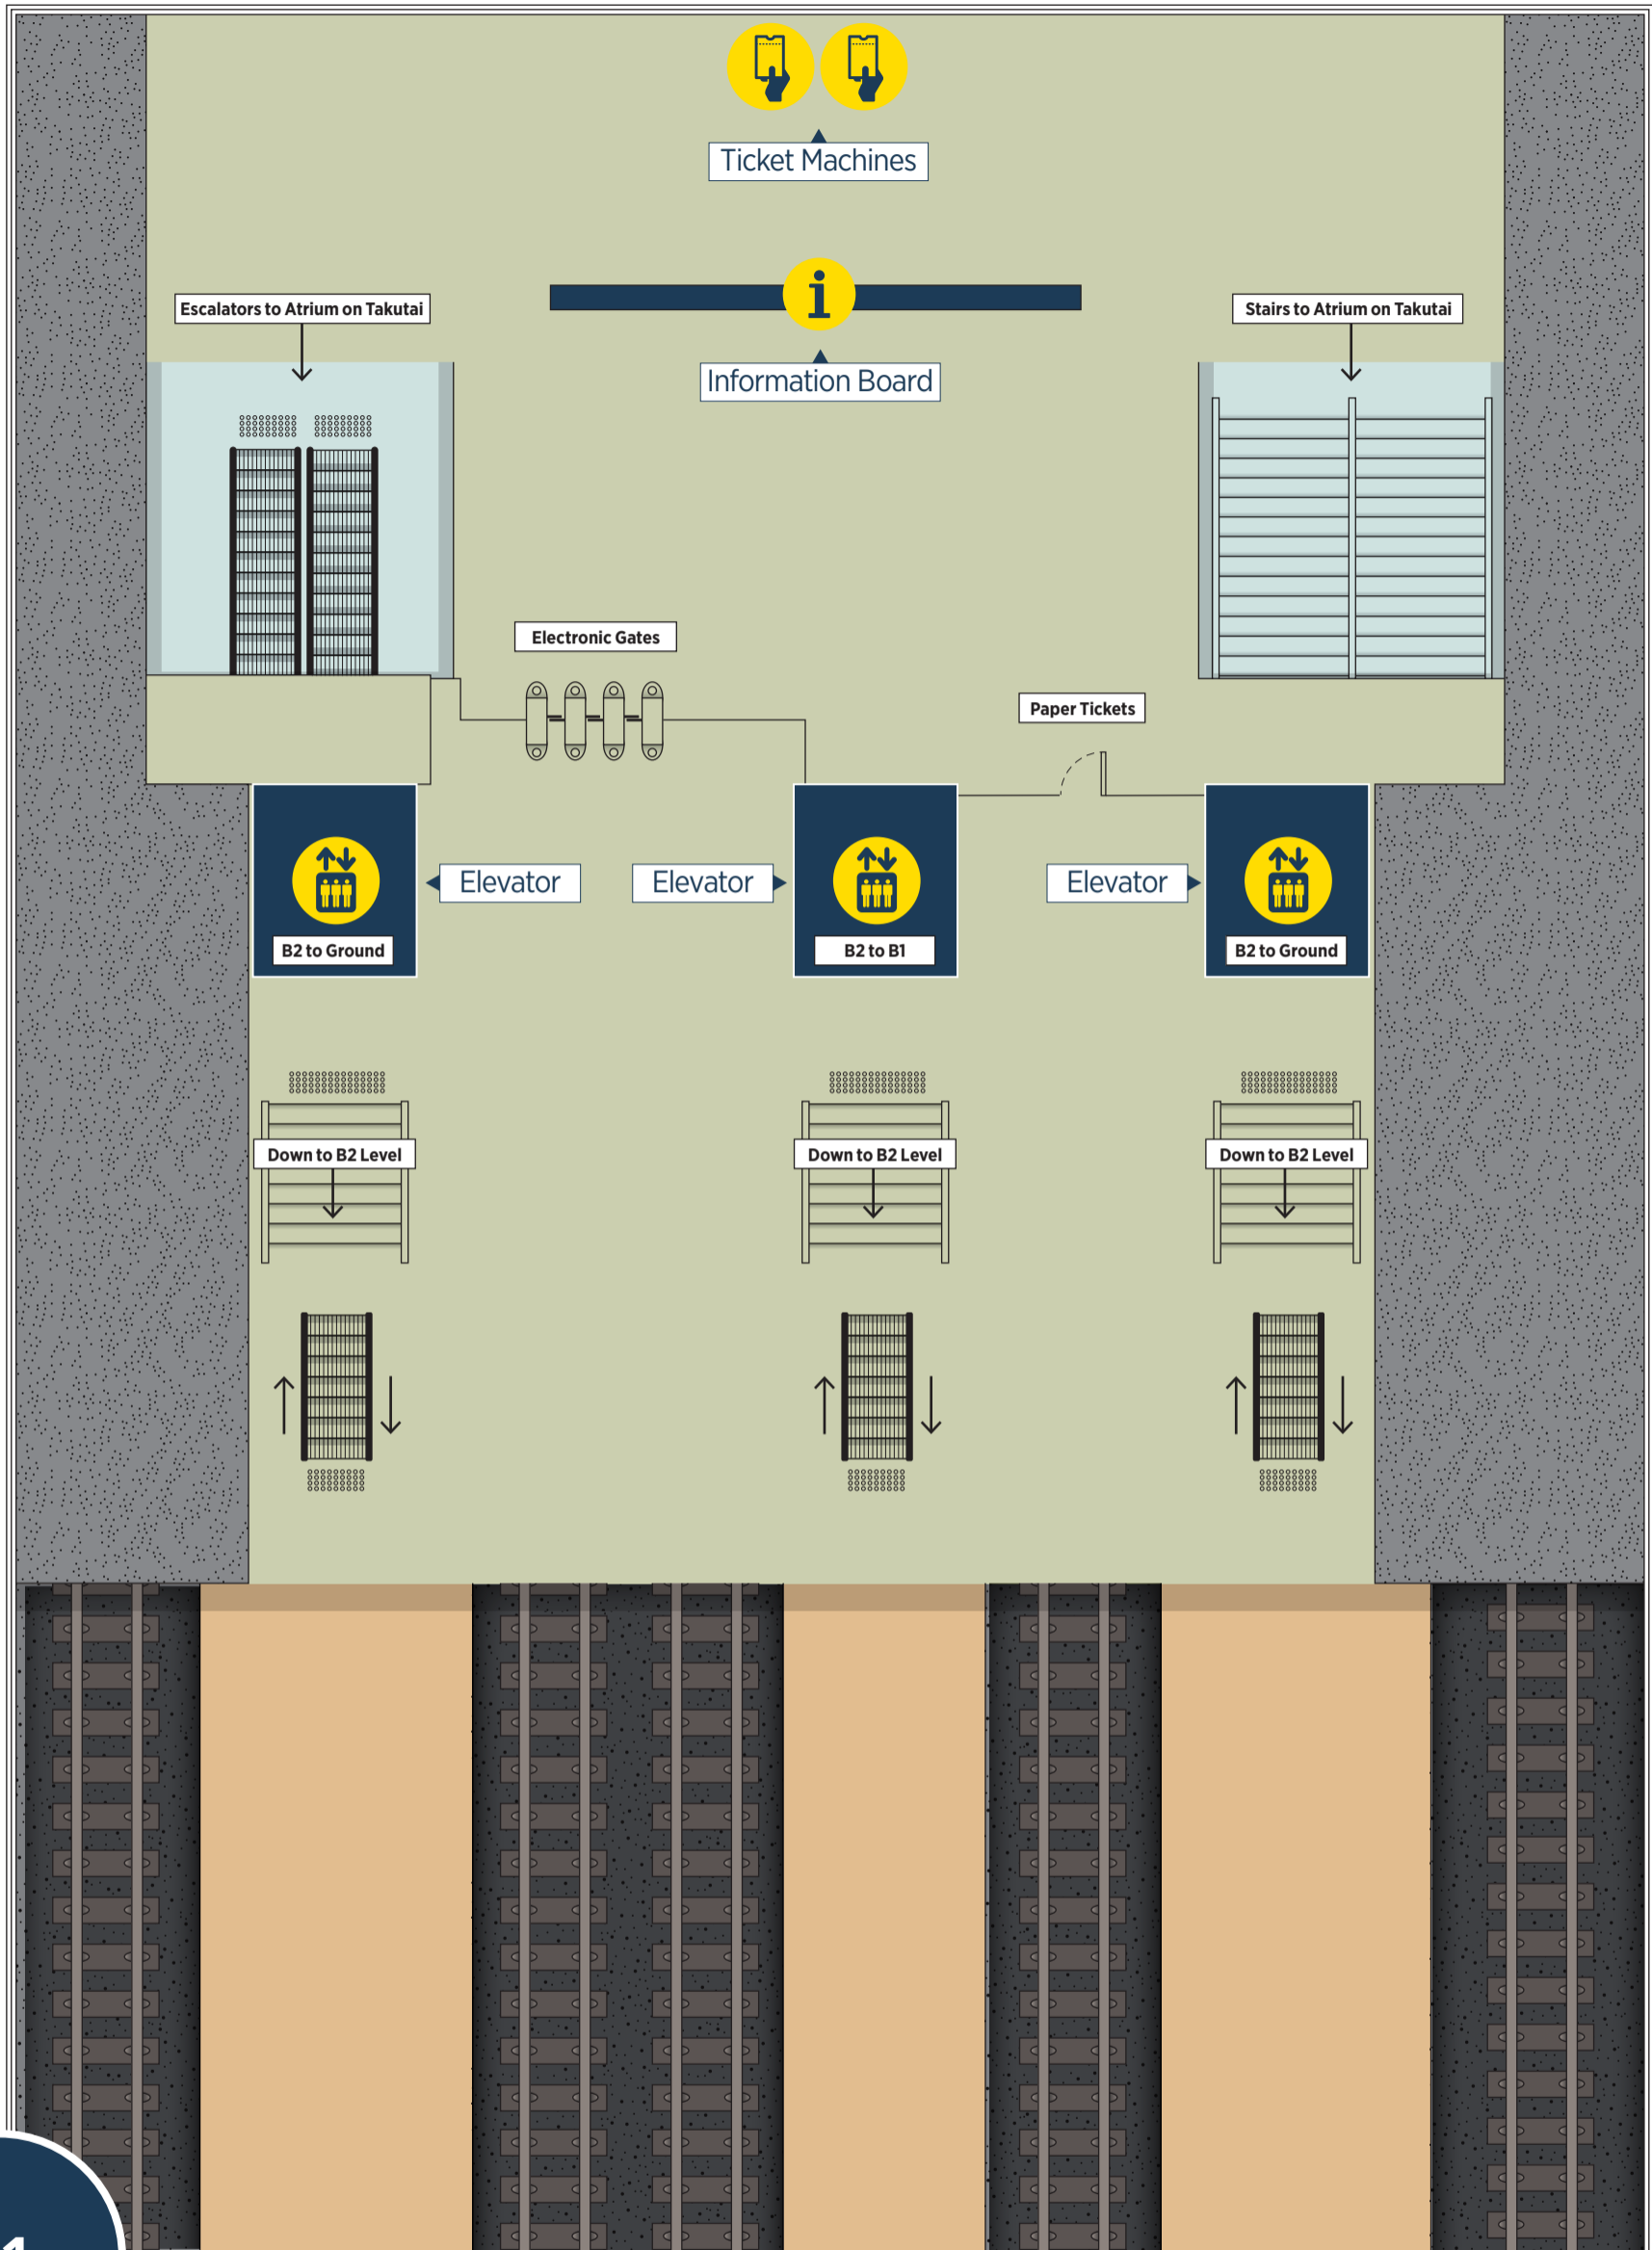

Takutai Sq Entrance

B1

to Takutai Sq

Use Takutai Sq exit for Vector Arena

to Britomart

B2