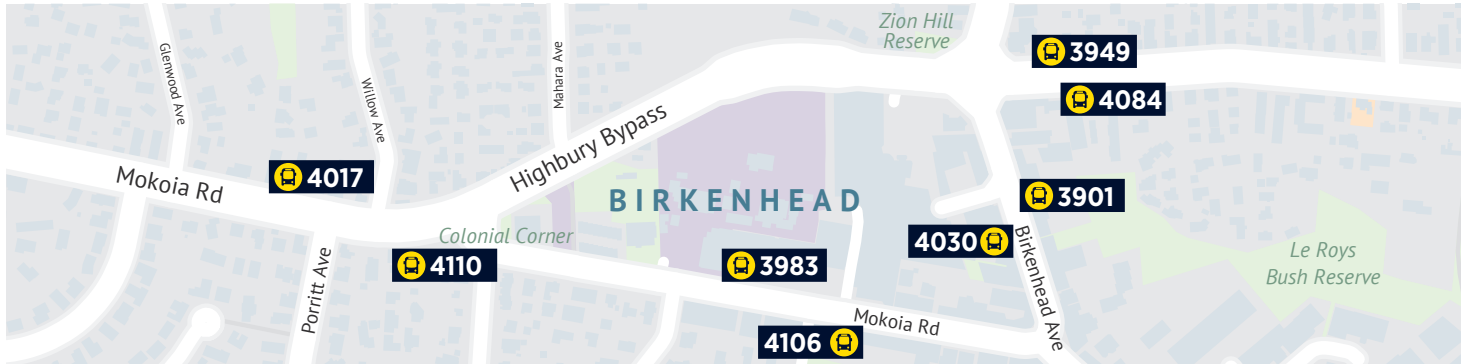

Bus it

Birkenhead Village is served by direct bus services to and from:

Akoranga Station	Albany	Auckland Hospital	Auckland University	Bayview
Beach Haven	Birkdale	Britomart	Chatswood	City Centre
Constellation Station	Glenfield	Karangahape Road	Massey University	Newmarket
Northcote	Northcote Point	Ponsonby	Rosedale	Smales Farm Station
Takapuna	Totara Vale			

Download the latest timetables at [AT.govt.nz/timetables](https://www.at.govt.nz/timetables)

Plan your journey at [AT.govt.nz/journeyplanner](https://www.at.govt.nz/journeyplanner)

J002971 Birkenhead give it a go_01.11.17

Carpool

When you have to use your car, fill those empty seats with carpooling buddies! Use the Smart Travel NZ app to find and contact people doing a similar journey to you. With over 1,000 users in Auckland, your perfect carpooling match could be just around the corner. Download the free Smart Travel NZ app from the Apple or Google Play stores.